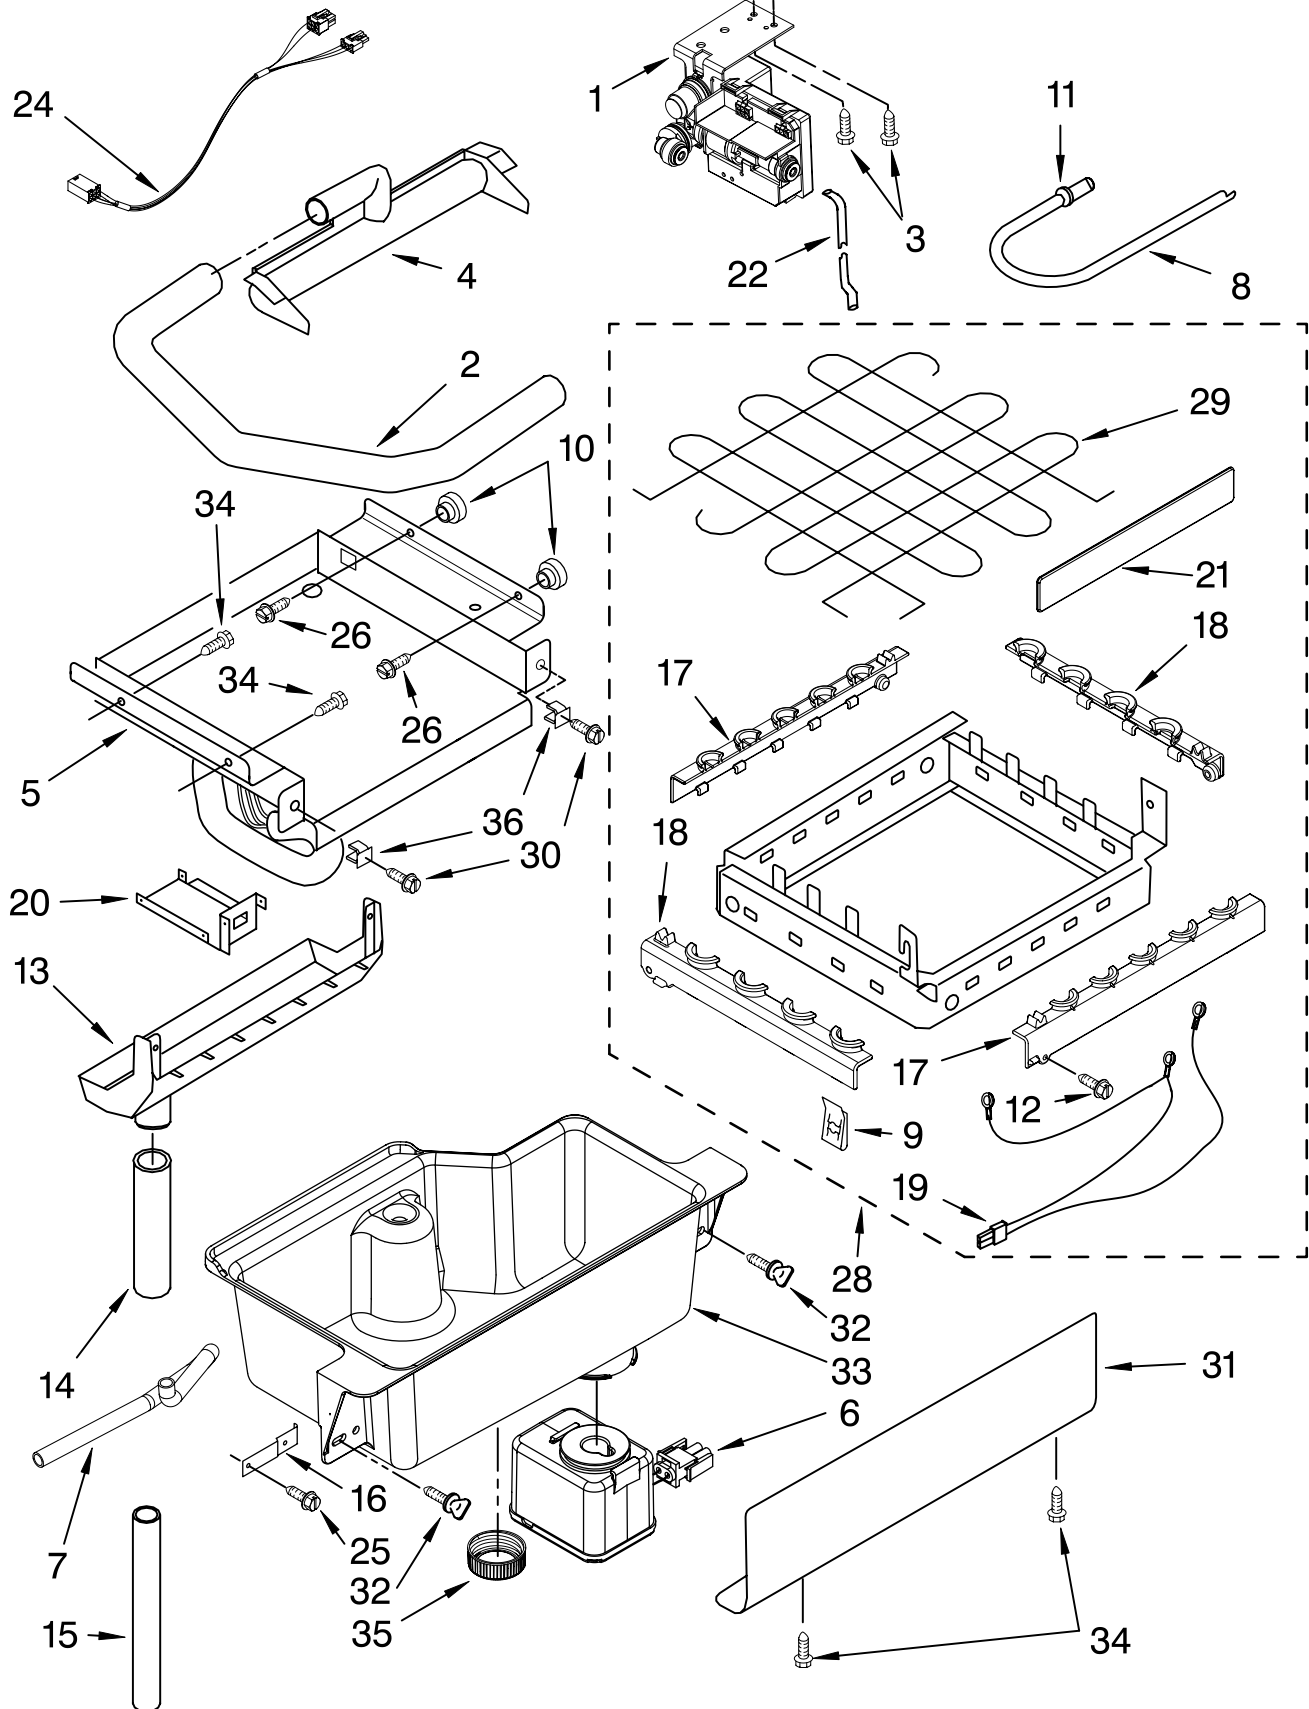

EVAPORATOR, ICE CUTTER GRID AND WATER PARTS

For Models: KUIS18PNTW1, KUIS18PNTB1

(White) (Black)

FOR ORDERING INFORMATION REFER TO PARTS PRICE LIST

EVAPORATOR, ICE CUTTER GRID AND WATER PARTS

For Models: KUIS18PNTW1, KUIS18PNTB1

(White) (Black)

Illus. No.	Part No.	DESCRIPTION
1	W10159841	Valve, Complete Water
2	2217286	Tube, Plastic
3	488208	Screw
4	2185523	Dispenser, Water
5	2217269	Evaporator
6	2313705	Pump, Drain
7	2313851	Tube, Reservoir Pump
8	2172593	Tube, Water Fill
9	488660	Nut, Speed
10	836667	Spacer
11	2208539	Fastener, Pushnut
12	489443	Screw
13	2185625	Reservoir, Water Slide
14	2185626	Tube
15	2313890	Hose, Overflow
16	2217378	Bracket-Reservoir
17	2313603	Bracket, Front and Rear
18	2313602	Bracket, Side Left and Right
19	2185681	Harness, Grid
20	2208427	Support, Bracket Evaporator/Grid
21	2313604	Guide, Ice Grid
22	W10136146	Tube
24	2310169	Wire Assembly (Valve)
25	8281193	Screw
26	3400886	Screw 8-18 x 1 1/4
28	2313637	Grid Assembly (Complete)
29	2174754	Wire, Grid Cutter
30	8281192	Screw
31	2208365	Cover, Grid
32	8281228	Thumbscrew
33	2324334	Reservoir, Water
34	3400884	Screw 8-18 x 5/8
35	2185696	Cap, Drain
36	3400909	Nut, Push-In

FOR ORDERING INFORMATION REFER TO PARTS PRICE LIST