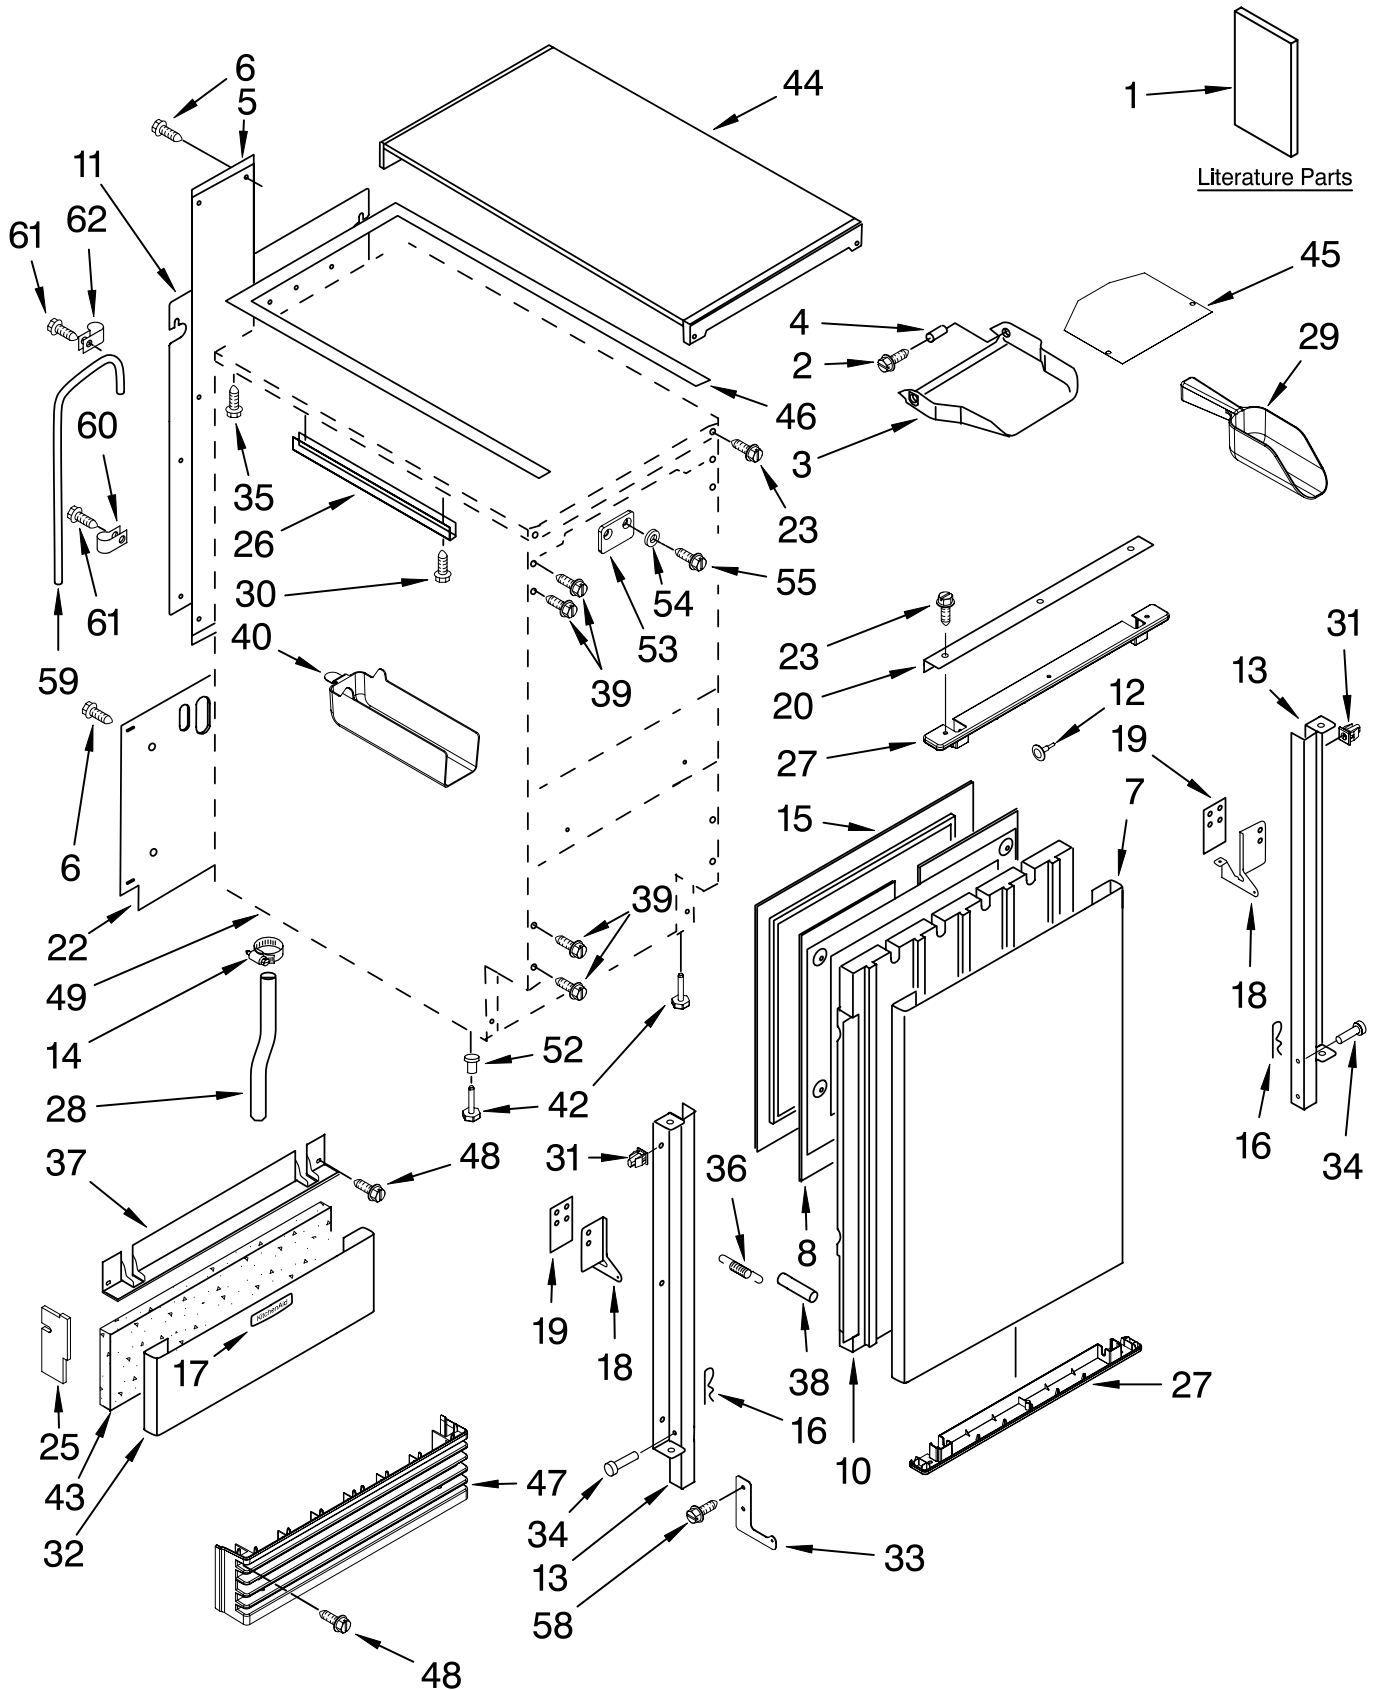

CABINET LINER AND DOOR PARTS

For Models: KUIS18PNTW1, KUIS18PNTB1

(White)

(Black)

ICE CUBE
MAKER

KitchenAid®

FOR ORDERING INFORMATION REFER TO PARTS PRICE LIST

CABINET LINER AND DOOR PARTS

For Models: KUIS18PNTW1, KUIS18PNTB1

(White) (Black)

Illus. No.	Part No.	DESCRIPTION	Illus. No.	Part No.	DESCRIPTION	Illus. No.	Part No.	DESCRIPTION
1		Literature Parts	18		Hinge	38	2208529	Dampener, Spring
	2313820	Use & Care Guide		2208425	(Left Side)	39	489423	Screw
	2324311	Service & Wiring Sheet		2208426	(Right Side)	40	2208449	Holder, Scoop
2	3400886	Screw 8-18 x 1 1/4	19	2208401	Shim, Hinge	42	3374849	Leg, Leveler (4)
3	2208354	Bin, Door	20		Handle, Icemaker	43	2208384	Insulation
4	2185678	Spacer		2208440W	White	44		Top
5	2217394	Cover, Wiring		2208440B	Black		2929701W	White
6	489442	Screw	22	W10136200	Assembly, Unit Cover		2929701B	Black
7		Panel, Exterior			Screw, Handle	45	2185690	Shield, Electrical
	2208352W	White	23			46	2217296	Gasket, Top Panel
	2208352B	Black		8281188	White	47		Grill, Front
8	2217298	Panel, Interior		8281186	Black		2217206W	White
10	2208377	Insulation	25	2217225	Pad, Foam		2217206B	Black
11	2217227	Ballast-Back, I.M.	26	2185691	Channel, Wiring	48	489474	Screw 8-18 x 1
12	941839	Hole Plug	27		Endcap, Door	49		Cabinet & Liner (NOT SERVICED)
13		Bracket, Door		2208350W	White	52	3400240	Nut,
	2217466	(Left Side)	28	2208459	Tube, Drain			Leg Leveler
	2217465	(Right Side)	29	2208386	Scoop	53	2208434	Strike, Magnet
14	489503	Clamp	30	3400884	Screw 8-18 x 5/8	54	3400916	Washer
15	2217295	Gasket, Door	31	692400	Nut, Push-In	55	8281191	Screw
16	2208535	Clip	32		Panel, Lower	58	488208	Screw
17		Nameplate		2208382W	White	59	2217467	Tube-Vent
	W10046670	White	33	2208487	Bracket, Spring	60	2208367	Clamp-Half
	W10046640	Black	34	2208417	Pin, Hinge	61	8281265	Screw
			35	489048	Screw, Ground	62	489505	Clamp
			36	2208480	Spring, Hinge			
			37		Endcap, Panel			
				2208383W	White			
				2208383B	Black			