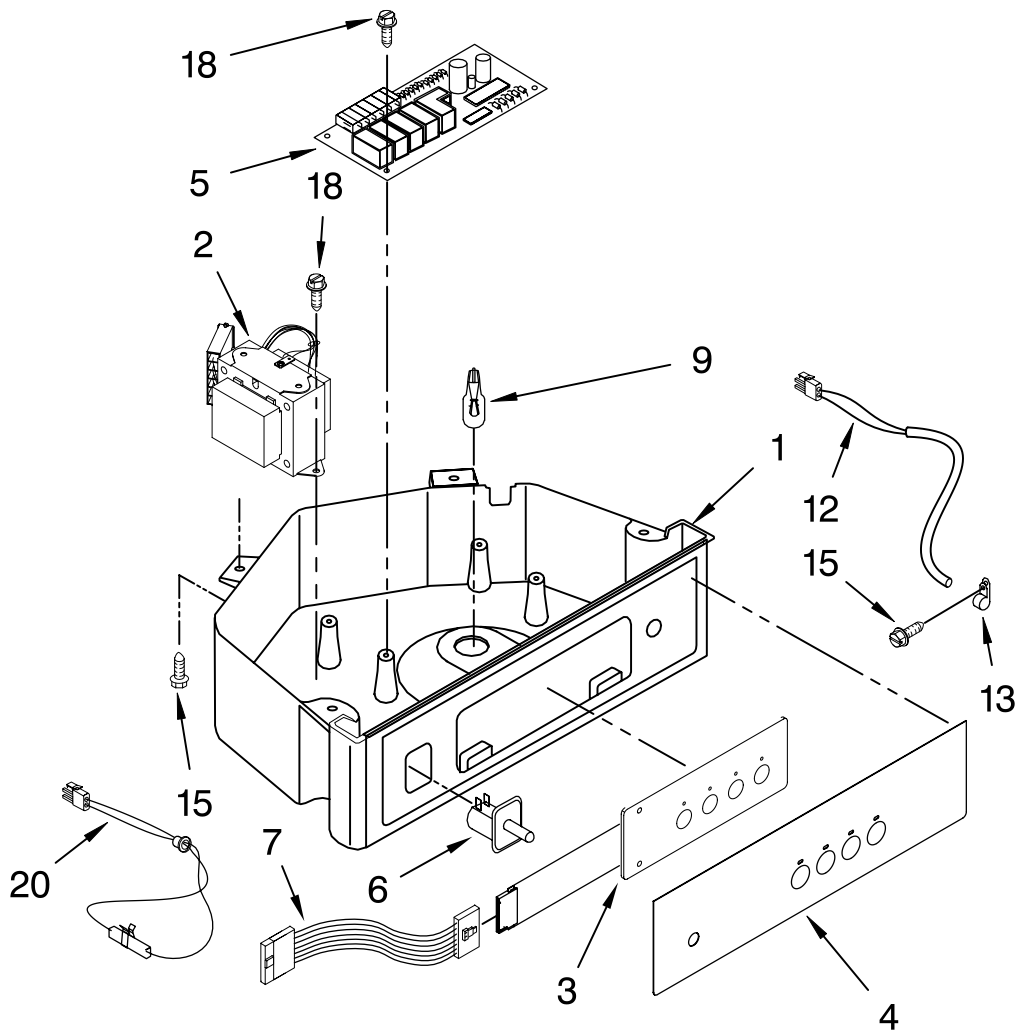

CONTROL PANEL PARTS

For Models: KUIS18PNTW1, KUIS18PNTB1

(White) (Black)

Illus. No.	Part No.	DESCRIPTION

1	W10139127	Box, Control
2	2310139	Transformer
3	2304122	Assembly, Switch (ALSO ORDER #4)
4	2313693	Overlay
5	W10122069	Control Board
6	2149705	Switch, Plunger Grid/ Light
7	2187585	Wire Assy-Active Overlay Jumper
9	745362	Bulb
12	2313633	Thermostat, Bin
13	2185825	Clamp
15	3400884	Screw 8-18 x 5/8
18	3400850	Screw 8-16 x 3/8
20	2313635	Thermister, Ice Control

FOR ORDERING INFORMATION REFER TO PARTS PRICE LIST