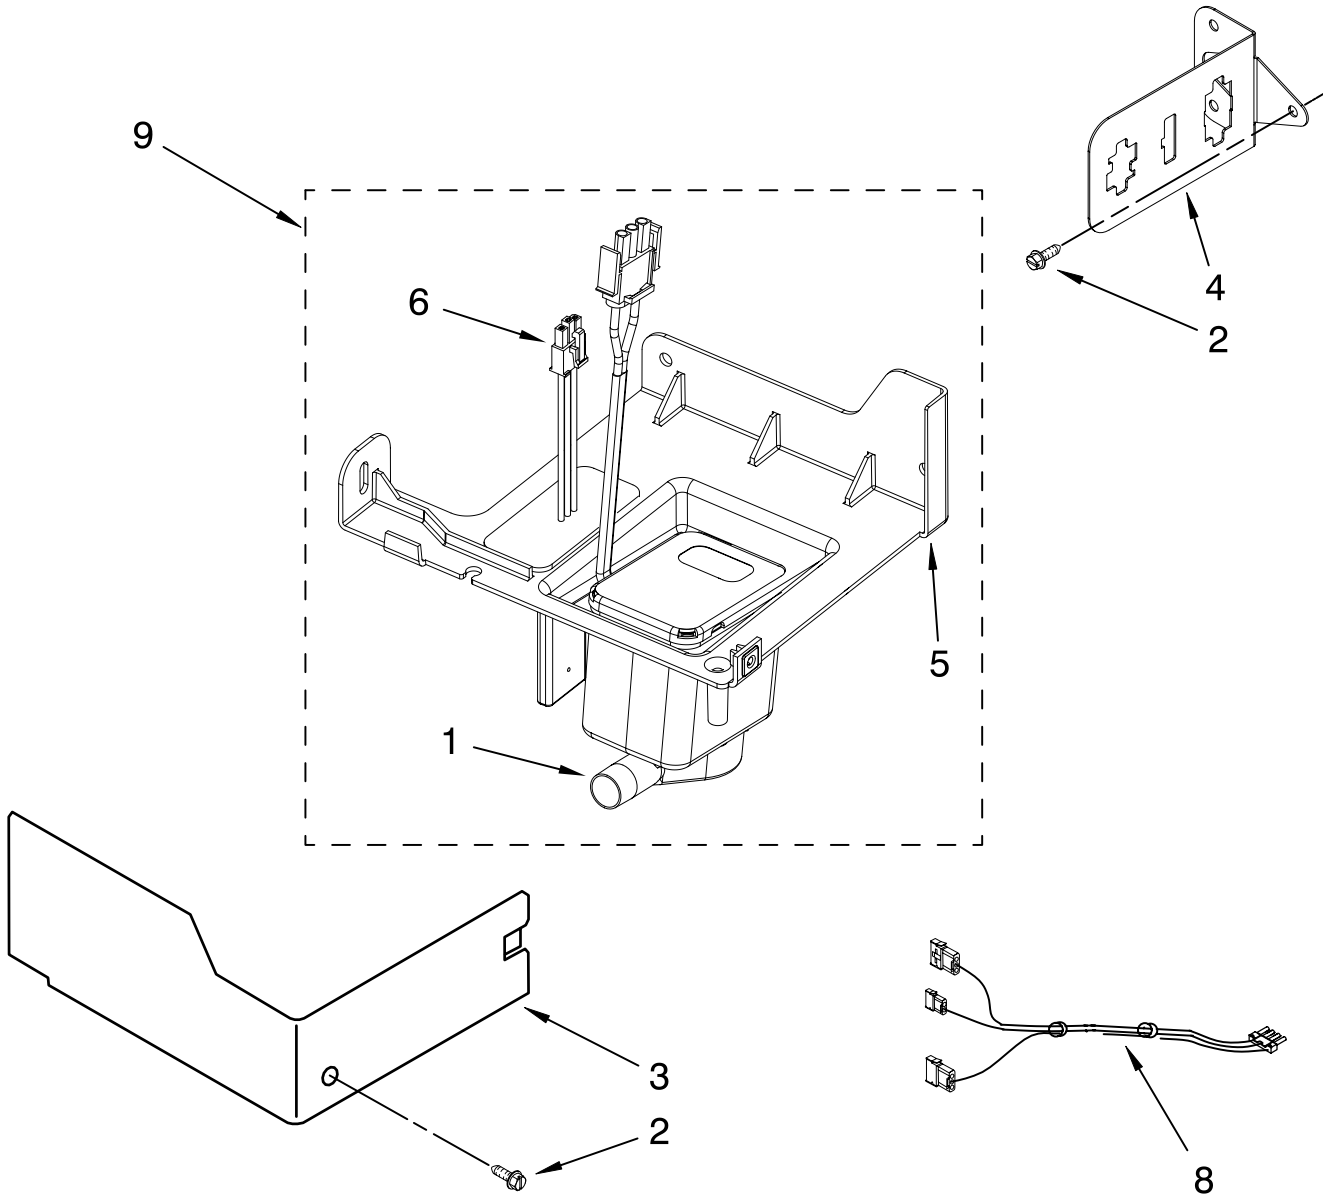

For Models: KUIS18PNTW1, KUIS18PNTB1

(White) (Black)

Illus. No.	Part No.	DESCRIPTION
1	W10159841	Valve, Complete Water
2	2217286	Tube, Plastic
3	488208	Screw
4	2185523	Dispenser, Water
5	2217269	Evaporator
6	2313705	Pump, Drain
7	2313851	Tube, Reservoir Pump
8	2172593	Tube, Water Fill
9	488660	Nut, Speed
10	836667	Spacer
11	2208539	Fastener, Pushnut
12	489443	Screw
13	2185625	Reservoir, Water Slide
14	2185626	Tube
15	2313890	Hose, Overflow
16	2217378	Bracket-Reservoir
17	2313603	Bracket, Front and Rear
18	2313602	Bracket, Side Left and Right
19	2185681	Harness, Grid
20	2208427	Support, Bracket Evaporator/Grid
21	2313604	Guide, Ice Grid
22	W10136146	Tube
24	2310169	Wire Assembly (Valve)
25	8281193	Screw
26	3400886	Screw 8-18 x 1 1/4
28	2313637	Grid Assembly (Complete)
29	2174754	Wire, Grid Cutter
30	8281192	Screw
31	2208365	Cover, Grid
32	8281228	Thumbscrew
33	2324334	Reservoir, Water
34	3400884	Screw 8-18 x 5/8
35	2185696	Cap, Drain
36	3400909	Nut, Push-In

FOR ORDERING INFORMATION REFER TO PARTS PRICE LIST

PUMP PARTS

For Models: KUIS18PNTW1, KUIS18PNTB1
(White) (Black)

Illus. No.	Part No.	DESCRIPTION
1	2313628	Pump-Recirculating
2	3400884	Screw 8-18 x 5/8
3	2185677	Cover, Pump
4	2313844	Bracket, Connector Assembly
5	2313627	Bracket-Pump
6	2313643	Sensor-Water Level
8	2310092	Wiring Harness Main To Pump
9	2313702	Pump Assembly