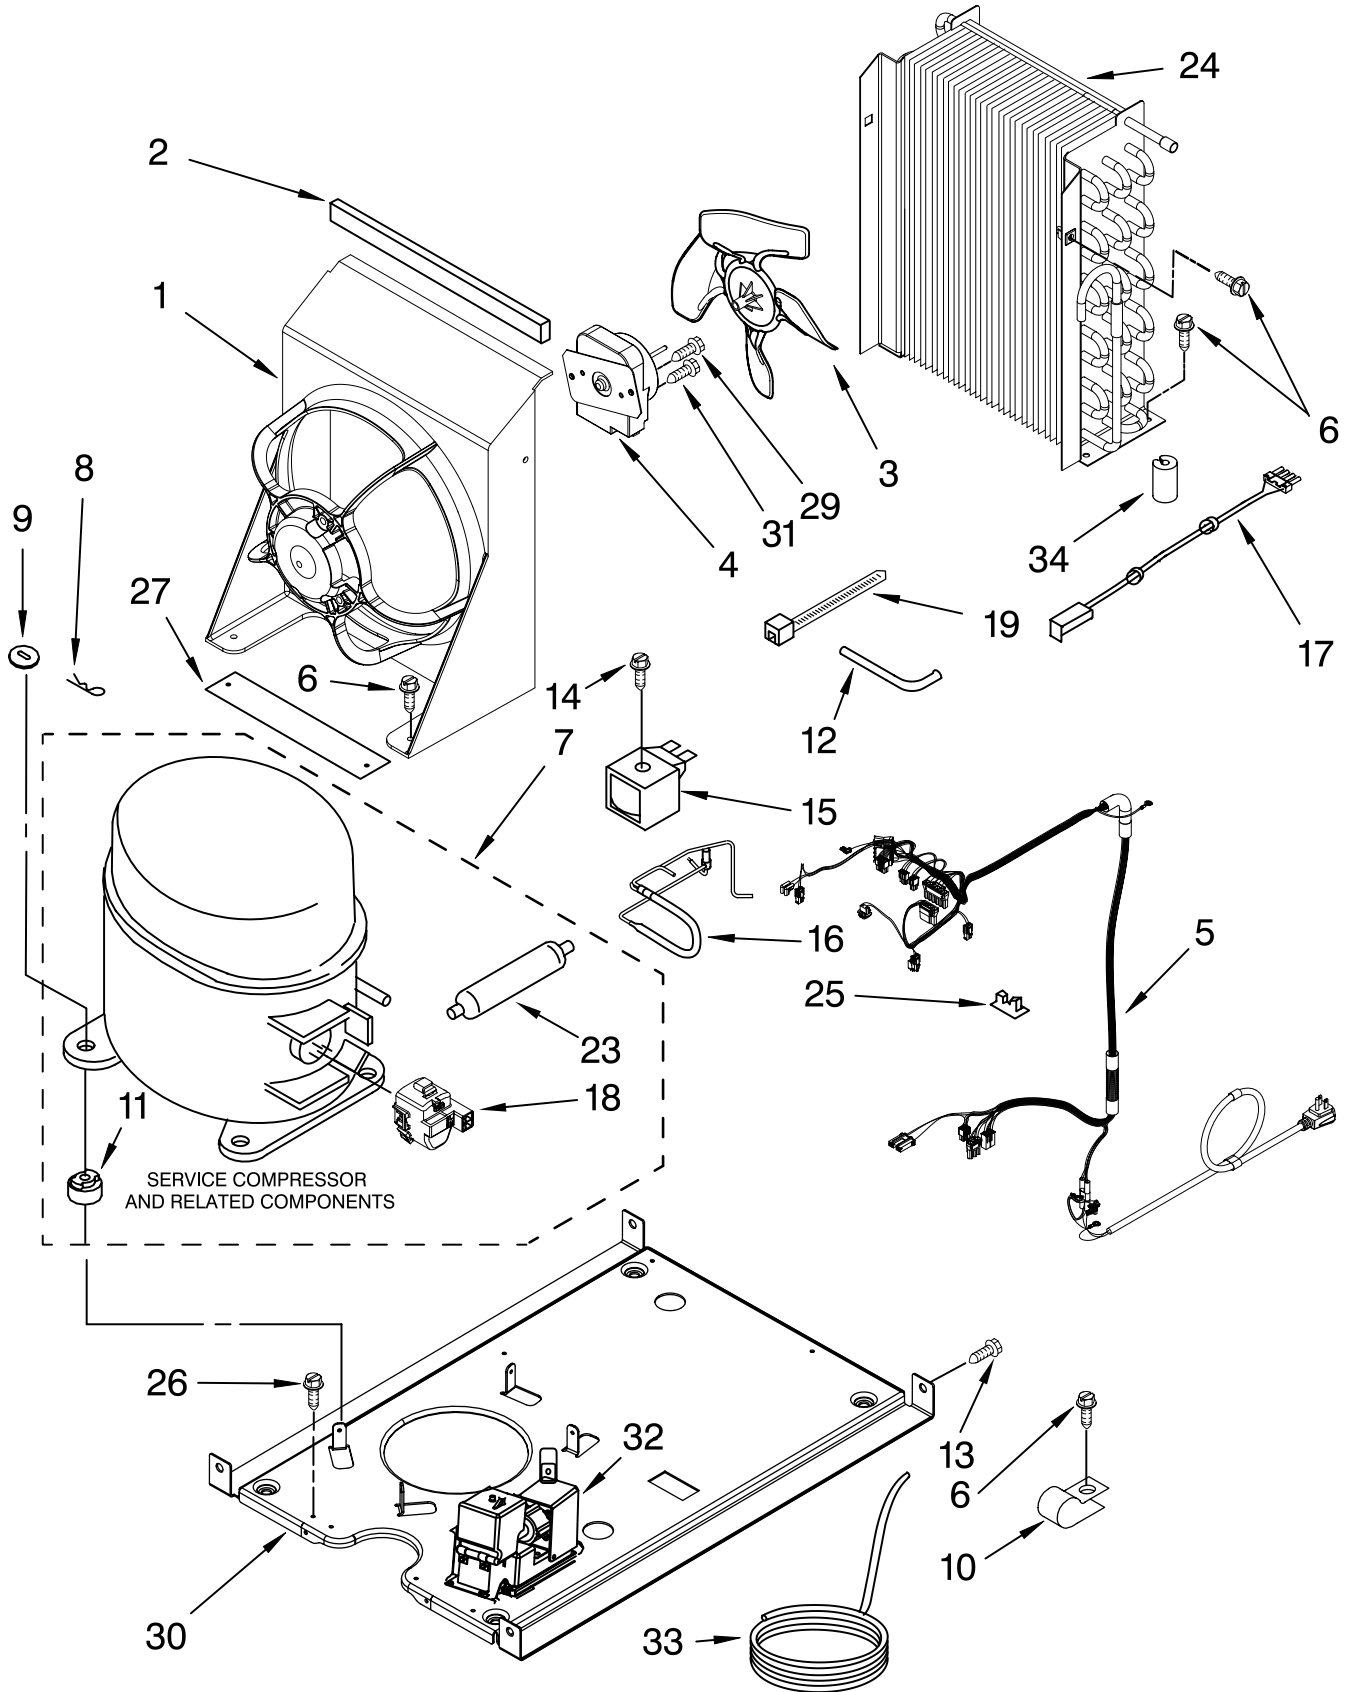

UNIT PARTS

For Models: KUIS18PNTW1, KUIS18PNTB1
(White) (Black)

FOR ORDERING INFORMATION REFER TO PARTS PRICE LIST

UNIT PARTS

For Models: KUIS18PNTW1, KUIS18PNTB1
(White) (Black)

Illus. No.	Part No.	DESCRIPTION
1	2185532	Bracket, Fan Mtg.
2	2185675	Pad, Foam
3	2188935	Blade, Fan
4	2315558	Motor & Mounting Plate Assembly
5	W10139121	Wiring Harness, Complete Unit (Includes Power Cord)
6	304392	Screw 8-18 x 1/2
7	W10136195	Compressor (Includes Illus. 11 & 23)
8	A201435	Clip, Mounting
9	A201441	Shim (4)
10	2185960	Clamp (Power Cord)
11		Grommet (4)
	2217318	Production
	4387558	Service
12	2208415	Tube, Process
13	489423	Screw
14	489472	Screw
15	759112	Coil, Solenoid
16	2313806	Hot Gas Valve
17	2187629	Wiring Harness, Condenser Fan
18	W10136197	Start Relay & Overload Combo Device
19	2155774	Strap
23		Drier
	2319826	Production
	4387019	Service
24	2313624	Condenser
25	1115375	Clip-Wiring
26	488500	Screw
27	2217397	Pad, Foam (2)
29	8281197	Screw
30	2217423	Base, Unit
31	8281196	Screw
32	2208534	Pump, Drain
33	2208432	Tube, Outlet
34	2319835	Grommet-Cond.(1)

REFRIGERANT CHARGE

6.5 OZ. (R134A)