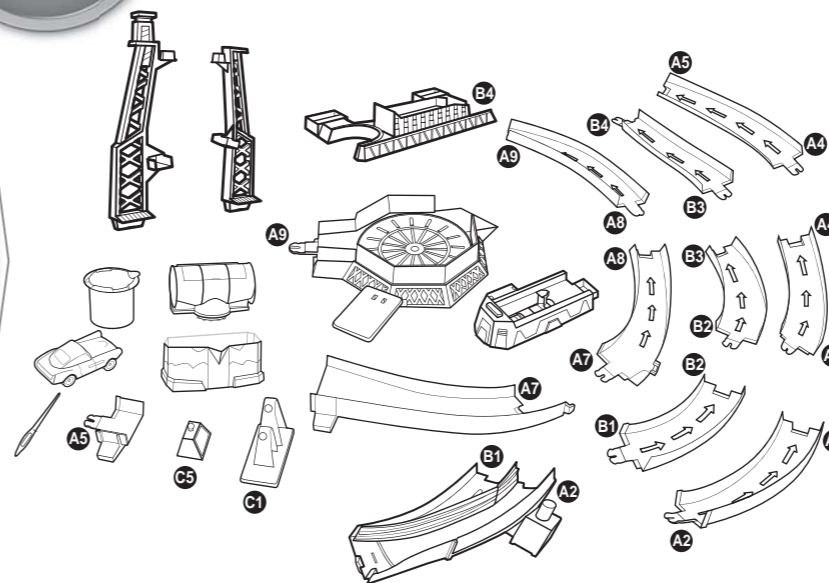

INSTRUCTIONS

Please keep these instructions for future reference as they contain important information.

CONTENTS

© 2011 Mattel, Inc. All Rights Reserved.
Mattel, Inc., 636 Girard Avenue, East Aurora, NY 14052, U.S.A. Consumer Relations 1-800-524-8697. Mattel U.K. Ltd., Vanwall Business Park, Maidenhead SL6 4UB. Helpline 01628 500303. Mattel Australia Pty., Ltd., Richmond, Victoria, 3121. Consumer Advisory Service - 1300 135 312. Mattel East Asia Ltd., Room 1106, South Tower, World Finance Centre, Harbour City, Tsimshatsui, HK, China. Diimport & Diedarkan Oleh: Mattel SEA Ptd Ltd. (993532-P) Lot 13.5, 13th Floor, Menara Lien Hoe, Persiaran Tropicana Golf Country Resort, 47410 PJ. Tel: 03-78803817, Fax: 03-78803867.

V6235-0920

© Disney/Pixar

service.mattel.com

INSTRUCTION SHEET SPECIFICATIONS

Toy: _____ Cars TruClr Change Trkst
Toy No.: V6235
Part No.: 0920
Lang. Code: DOM
Trim Size: A4
Folded Size: A5
Type of Fold: 2 panel
colors: One
Colors: Black
Paper Stock: White Offset
Paper Weight: 70 lb.
EDM No.: 00

2 PANEL Folding Dummy

2 Launch for waterfall and mid-air color change!

Warm Water