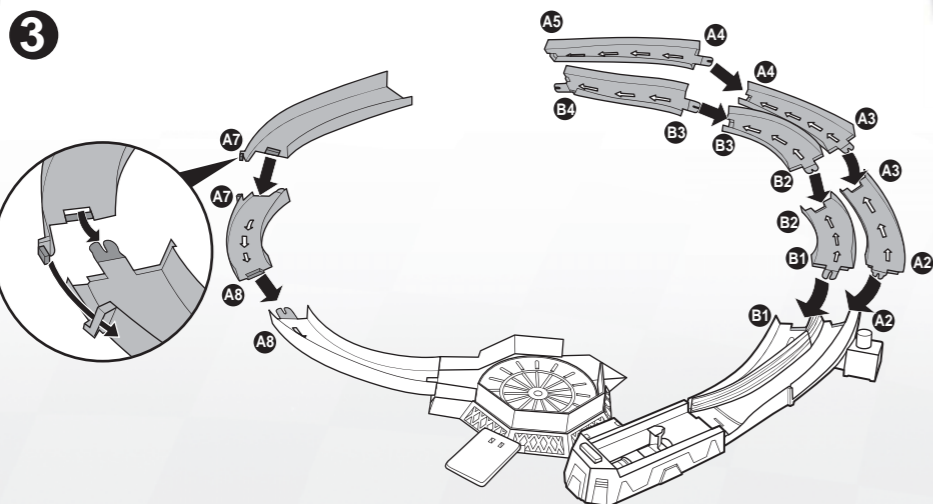

3 Launch for Customization Station!

Apply icy water to customize.

Press and hold to change lane.

Water toys sometimes get messy. Protect play surfaces before use. Drain, rinse, clean and dry all items thoroughly before storing. Color change will last longer if you do not expose this toy to intense heat or direct sunlight.

4 of 4 page

1 of 4 page

ASSEMBLY

2 Refer to molded letters on parts for easy assembly.

TO PLAY

1 Set up as shown.

Experiment with different launcher settings for best performance!

2 of 4 page