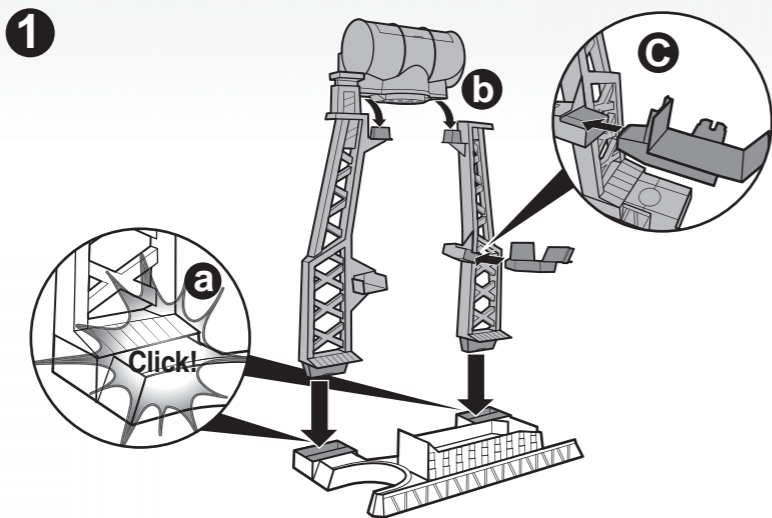

3 Launch for Customization Station!

Apply icy water to customize.

Press and hold to change lane.

Water toys sometimes get messy. Protect play surfaces before use. Drain, rinse, clean and dry all items thoroughly before storing. Color change will last longer if you do not expose this toy to intense heat or direct sunlight.

4 of 4 page

1 of 4 page

ASSEMBLY

2 Refer to molded letters on parts for easy assembly.

TO PLAY

1 Set up as shown.

Experiment with different launcher settings for best performance!

2 of 4 page