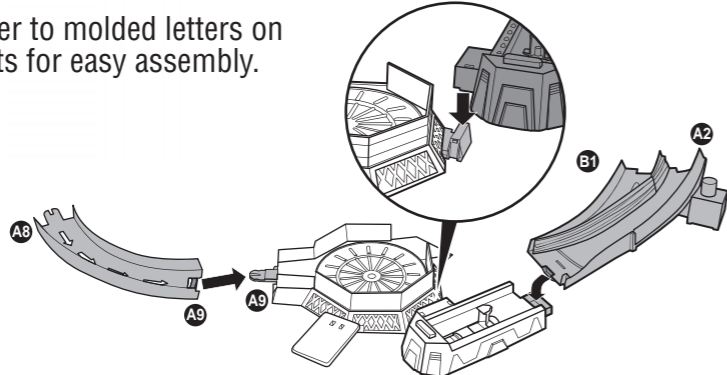

3 Launch for Customization Station!

Apply icy water to customize.

Press and hold to change lane.

Water toys sometimes get messy. Protect play surfaces before use. Drain, rinse, clean and dry all items thoroughly before storing. Color change will last longer if you do not expose this toy to intense heat or direct sunlight.

4 of 4 page

1 of 4 page

ASSEMBLY

2 Refer to molded letters on parts for easy assembly.

TO PLAY

1 Set up as shown.

Experiment with different launcher settings for best performance!

2 of 4 page