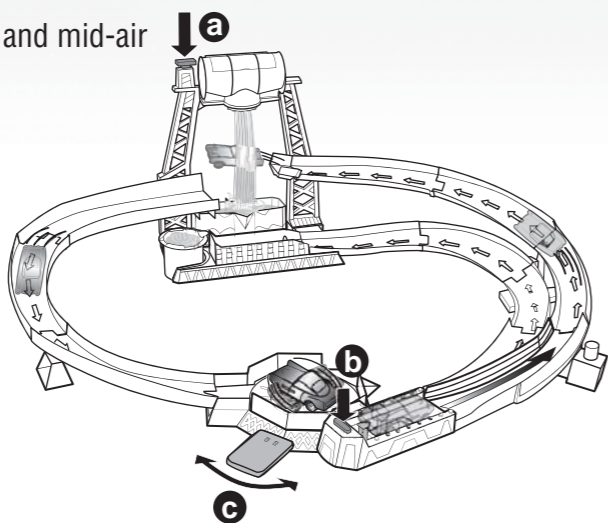

Dip car in warm water to change color back.

To avoid burns, do not use water that is too hot, above 120°F/49°C.

For best performance of color change feature, please use icy water under 50°F/10°C.