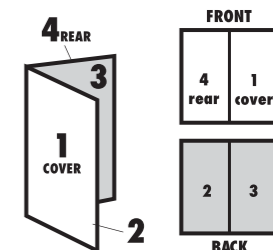

2 PANEL Folding Dummy