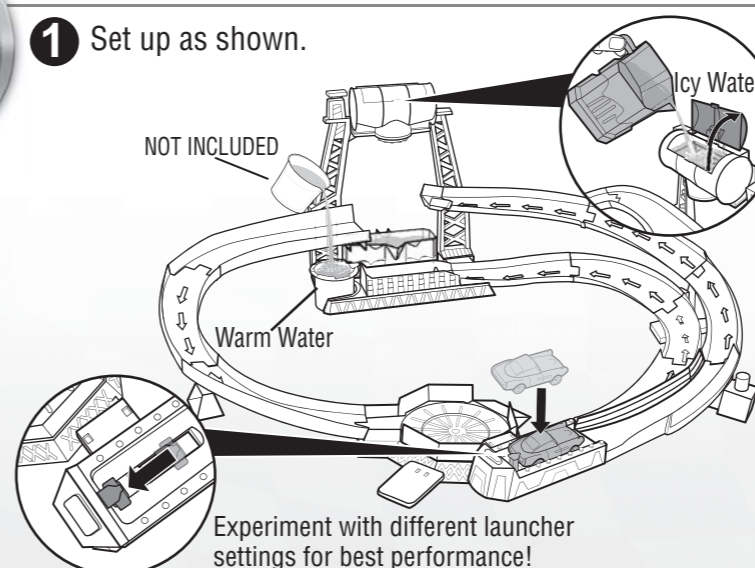

3 Launch for Customization Station!

Apply icy water to customize.

Press and hold to change lane.

Water toys sometimes get messy. Protect play surfaces before use. Drain, rinse, clean and dry all items thoroughly before storing. Color change will last longer if you do not expose this toy to intense heat or direct sunlight.

4 of 4 page

1 of 4 page

ASSEMBLY

2 Refer to molded letters on parts for easy assembly.

TO PLAY

1 Set up as shown.

Experiment with different launcher settings for best performance!

2 of 4 page