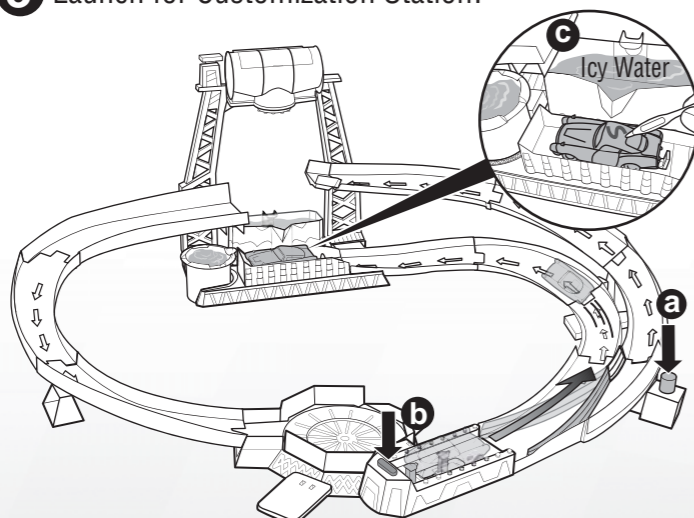

V6235-0920

© Disney/Pixar

service.mattel.com

INSTRUCTION SHEET SPECIFICATIONS

Toy: _____ Cars TruClr Change Trkst
 Toy No.: V6235
 Part No.: 0920
 Lang. Code: DOM
 Trim Size: A4
 Folded Size: A5
 Type of Fold: 2 panel
 # colors: One
 Colors: Black
 Paper Stock: White Offset
 Paper Weight: 70 lb.
 EDM No.: 00

3 Launch for Customization Station!

Apply icy water to customize.

Press and hold to change lane.

Water toys sometimes get messy. Protect play surfaces before use. Drain, rinse, clean and dry all items thoroughly before storing. Color change will last longer if you do not expose this toy to intense heat or direct sunlight.

4 of 4 page

1 of 4 page

ASSEMBLY

2 Refer to molded letters on parts for easy assembly.

TO PLAY

1 Set up as shown.

Experiment with different launcher settings for best performance!

2 of 4 page