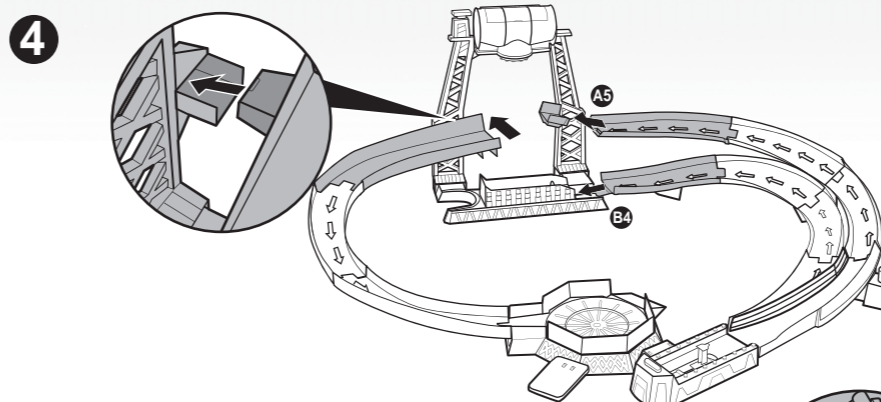

3 Launch for Customization Station!

Apply icy water to customize.

Press and hold to change lane.

Water toys sometimes get messy. Protect play surfaces before use. Drain, rinse, clean and dry all items thoroughly before storing. Color change will last longer if you do not expose this toy to intense heat or direct sunlight.

4 of 4 page

1 of 4 page

ASSEMBLY

2 Refer to molded letters on parts for easy assembly.

TO PLAY

1 Set up as shown.

Experiment with different launcher settings for best performance!

2 of 4 page