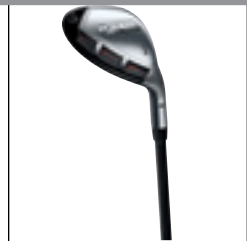

CALLAWAY, RAZR X TOUR HYBRID

Item code **RXH** Shopping Points / Reward Credits **21,000**

Callaway Golf RAZR X Tour hybrid with graphite shaft. Available in Right or Left hand, Men, Women and senior flex shafts. Multiple lofts.