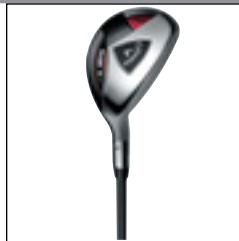

CALLAWAY, RAZR X HL STEEL /GRAPHITE COMBO 2 HYBRIDS 6 IRONS

Item code **HLSC** Shopping Points / Reward Credits **75,000**

Callaway Golf RAZR X HL Steel shaft set of 2 hybrids graphite and 6 irons steel shaft. Available in Right or Left hand, Men, Women and senior flex shafts.