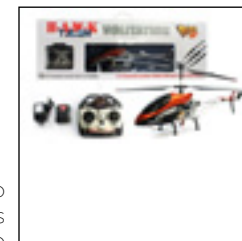

TEAM, LARGE 3 CH. RADIO CONTROLLED HELICOPTER WITH GYRO

Item code Shopping Points / Reward Credits
HG53 14,000

Large full function 3 channel remote controlled helicopter, radio controls left/right, forward/backward, hover and lands. Features digital proportional control and built in gyro for extra stability. Up to 200 ft. (60m) radio control range.