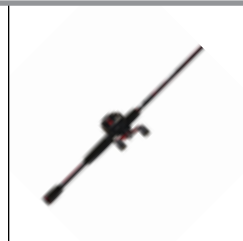

SPORTS AND RECREATION

ABU GARCIA, BLACK MAX BAITCAST COMBO

Item code Shopping Points / Reward Credits
1237086 13,000

24 ton graphite for a lightweight balanced design, stainless steel guides with Zirconium coated inserts, extreme exposure reel seat for increased rod contact and sensitivity, 4 stainless steel ball bearings + 1 roller bearing, Power Disk drag system for smooth drag performance.