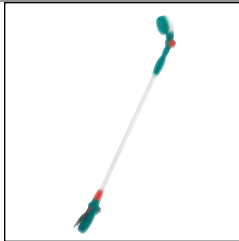

GILMOUR, TELESCOPING SHOWER SPRINKLER

Item code **317TSC** Shopping Points / Reward Credits **4,000**

Telescopes from 39 inches to 55.5 inches, Adjustable head angle for ease of use, Built-in flow control with comfort grip.