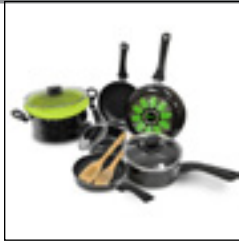

KITCHEN

ECOLUTION, 12 PIECE ECO FRIENDLY COOKWARE SET

Item code **EABK-1212** Shopping Points / Reward Credits **13,000**

Hydrolon water-based nonstick, Pure aluminum with grooved rings on the bottom of the pan, Soft silicone handle is easy to grip and stays cool, Includes: 8", 9.5", and 11" fry pans, 1 and 2 Qt. saucepan with lid, 5 Qt. dutch oven with lid, 2 bamboo kitchen utensils and collapsible steamer.