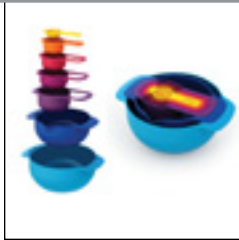

JOSEPH JOSEPH, NESTING FOOD PREP SET

Item code **40033** Shopping Points / Reward Credits **5,000**

Set includes 5 measuring cups, Small non-slip mixing bowl with measurements, Medium non-slip mixing bowl, Innovative design allows individual elements within the set to be stacked neatly together, Mixing bowls have large non-slip bases and wide carry handles, Pieces are dishwasher safe.