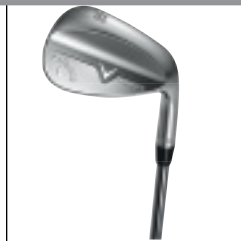

CALLAWAY, FORGED WEDGE

Item code Shopping Points / Reward Credits
WED 16,500

Callaway Golf Forged Wedge. Available in Right or Left hand. Multiple lofts.