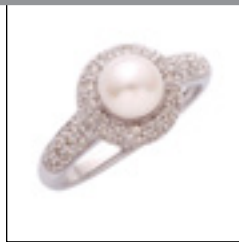

JILCO, DIAMOND AND PEARL RING

Item code Shopping Points / Reward Credits
JR550 75,500

The creative merging of diamonds and pearls say, "this lady has class." .25tw round brilliant cut diamond & pearl ring, 6mm cultured pearl, 14kt white gold, sizes 6 -9.