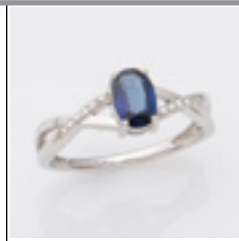

JILCO, SAPPHIRE AND DIAMOND RING

Item code Shopping Points / Reward Credits
JR519 55,000

Feel like a queen wearing this majestic ring. Featuring a 7x5 genuine blue sapphire and .10tw round diamonds. Set in 10k white or yellow gold. Size 6 - 9 including half sizes.