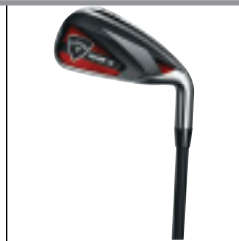

CALLAWAY, RAZR X HL 4 IRON STEEL

Item code **HLSE** Shopping Points / Reward Credits **10,000**

Callaway Golf RAZR X HL Steel shaft each. Available in Right or Left hand.