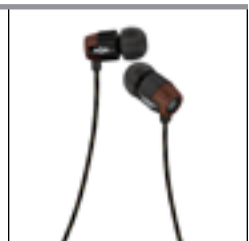

ELECTRONICS

HOUSE OF MARLEY, EARPHONES

Item code Shopping Points / Reward Credits
EM-FE003-MI 11,500

Microphone, 3 Button Controller, Carry Case, 5 Sizes of Ear Tips, 3.5 mm Gold-Plated Connector, 20 Hz to 20+kHz Frequency Response, 10 mm Driver, 16 ohms Impedance, Dynamic Micro Speaker, Neodymium Magnet, 52" Fabric Cord, Midnight Color.