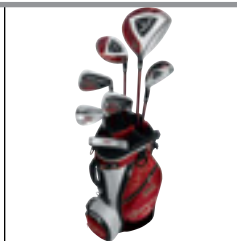

CALLAWAY, XJ SERIES BOYS CLUBS 9-12 YRS OLD SET OF 7 WITH BAG

Item code **XJB9** Shopping Points / Reward Credits **30,000**

Callaway Golf XJ Series Junior Clubs Boys 9-12 yrs. Available in Right or Left hand.