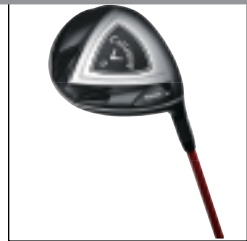

CALLAWAY, RAZR X BLACK FAIRWAY WOOD

Item code **RXF** Shopping Points / Reward Credits **21,000**

Callaway Golf RAZR X Black Fairway wood. Available in Right or Left hand, Men, Women and senior flex shafts. Multiple lofts.