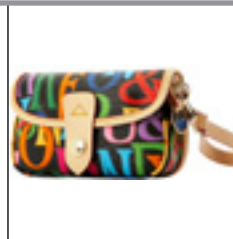

ACCESSORIES

DOONEY & BOURKE, FLORENTINE VACCHETTA CHECKBOOK ORGANIZER WALLET BLACK

Item code **9Y247-BB** Shopping Points / Reward Credits **21,500**

- Snap closure
- Outside zip pocket
- Lined
- Two inside pockets
- Two bill compartments
- Seven credit card slots
- License window
- L 7.5" W 1.25" H 4"

A gorgeous wallet made from luxuriously rich Italian leather with leather whip-stitch accents. Combines a cool, laid back sense of style with elements of classic sophistication, for an effortless look that is timeless and very chic.

DOONEY & BOURKE, FLORENTINE JACQUARD FRONT POCKET SACHEL BROWN

Item code **JQ756-BN** Shopping Points / Reward Credits **31,500**

- Zipper closure
- Lined
- Outside pocket
- Inside zip pocket
- Two inside pockets
- Cell phone pocket
- Inside key hook
- Strap drop: 8.5"
- L 11.5" W 6.75" H 9.5"

Dooney & Bourke's Signature Florentine Jacquard Collection is a fresh take on a classic favorite. Rich Florentine Vacchetta leather trim provides a chic backdrop for the beautiful jacquard fabric. The lightweight styles with cleverly placed pockets and compartments appeal to modern day multi-taskers.

DOONEY & BOURKE, RETRO MINI BARREL BLACK MULTI PURSE

Item code **RV517-BL** Shopping Points / Reward Credits **11,500**

- Zipper closure
- Lined
- Inside zip pocket
- One inside pocket
- Inside key hook
- Strap drop: 7.5"
- L 8.25" W 3.25" H 4.5"

Have fun with Dooney's bold, colorful DB Retro collection! In richly toned cotton, finished with subtly textured polyvinyl and vacchetta leather trim.

DOONEY & BOURKE, RETRO FLAP WRISTLET BLACK/ MULTI

Item code **4Z20-BL** Shopping Points / Reward Credits **8,500**

- Snap closure
- Detachable wristband
- L 6.25" W 1.5" H 4"