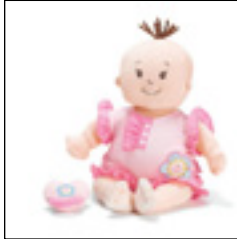

MANHATTAN TOYS, BABY STELLA SWEET SOUNDS DOLL WITH 3 TALKING FEATURES

Item code 147730 Shopping Points / Reward Credits 6,500

Baby Stella can Talk, Features 3 Sounds: Pacifier Sucking Noise, Giggling when Foot is Squeezed, "Mama" when Hand is Squeezed, Comes with Pink Ruffled Onesie with Velcro-Like Closures in Back and Magnetic Pacifier.