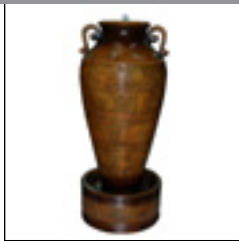

ALPINE, JAR FOUNTAIN

Item code Shopping Points / Reward Credits
GIL782 34,500

Elegant jar fountain with a subtle trickling sound. This classic design is perfect for home, office or outdoors in the garden. (Pump included).