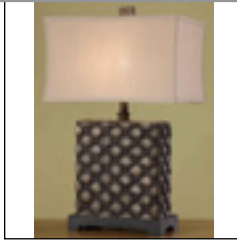

Bourbon crackle finished resin table lamp with oatmeal linen shade 29.25" H.

CRESTVIEW, ANATOLE TABLE LAMP

Item code **CVAER224** Shopping Points / Reward Credits **14,000**

Antique iron scrolwork design resin table lamp with cream shade 20" H.