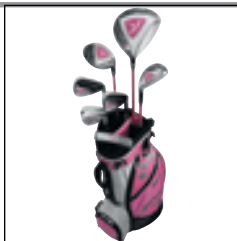

CALLAWAY, XJ SERIES GIRLS CLUBS 9-12 YRS OLD SET OF 7 WITH BAG

Item code **XJG9** Shopping Points / Reward Credits **30,000**

Callaway Golf XJ Series Junior Clubs Girls 9-12 yrs. Available in Right or Left hand.