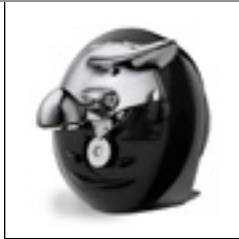

HAMILTON BEACH, WALK AND CUT CAN OPENER

Item code **76501G** Shopping Points / Reward Credits **5,000**

Hands-free operation, Opens any size can, Walks, cuts, and shuts itself off automatically, Plugs in for easy recharging, Opens 19 or more cans on a single charge, Cutting lever lifts off for easy cleaning, Compact size, Ergonomic shape to fit your hand.