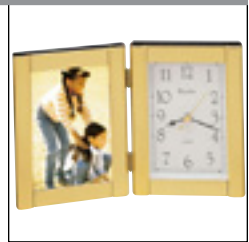

BULOVA, BRASS PICTURE FRAME AND CLOCK

Item code Shopping Points / Reward Credits
B1274 4,500

Polished brass finish hinged case, Protective glass lens, 3.5"x5" photograph opening.

BULOVA, PICTURE FRAME AND CLOCK