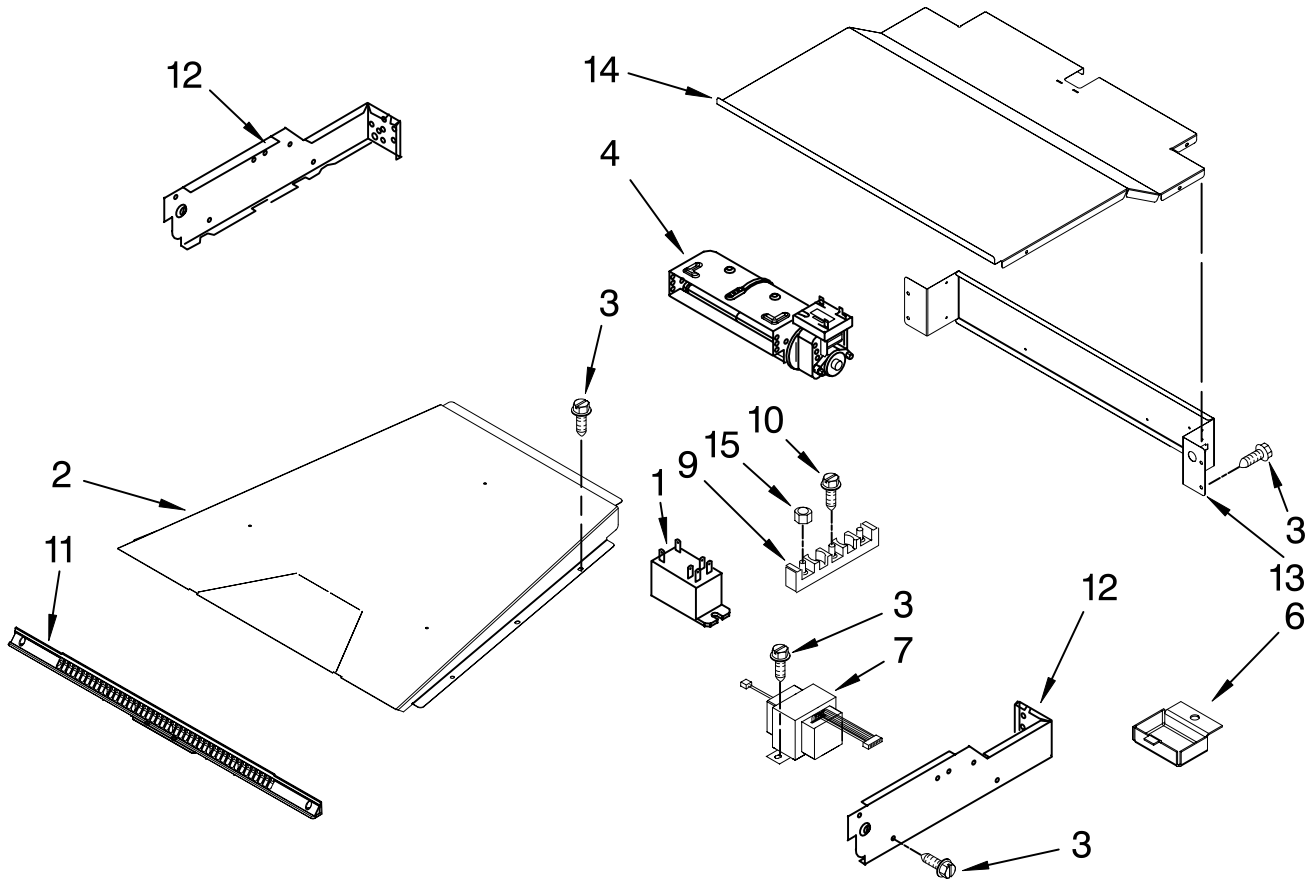

TOP VENTING PARTS

For Models: KEBK206SBL02, KEBK206SSS02

(Black)

(Stainless)

Illus. No.	Part No.	DESCRIPTION

1	9752759	Relay
2	8304643	Duct, Air Outlet
3	4449809	Screw
4	8303972	Blower, 60mm
6	8285593	Connector, Cover
7	W10111628	Transformer, Control
9	4449868	Block, Terminal
10	3400080	Screw
11	8303684	Vent, Control Panel
12		Side, Control Top
	8303518	Right
	8304255	Left
13	8303520	Back, Control
14	8304219	Cover, Top
15	7103P027-60	Nut, Terminal Block

FOR ORDERING INFORMATION REFER TO PARTS PRICE LIST