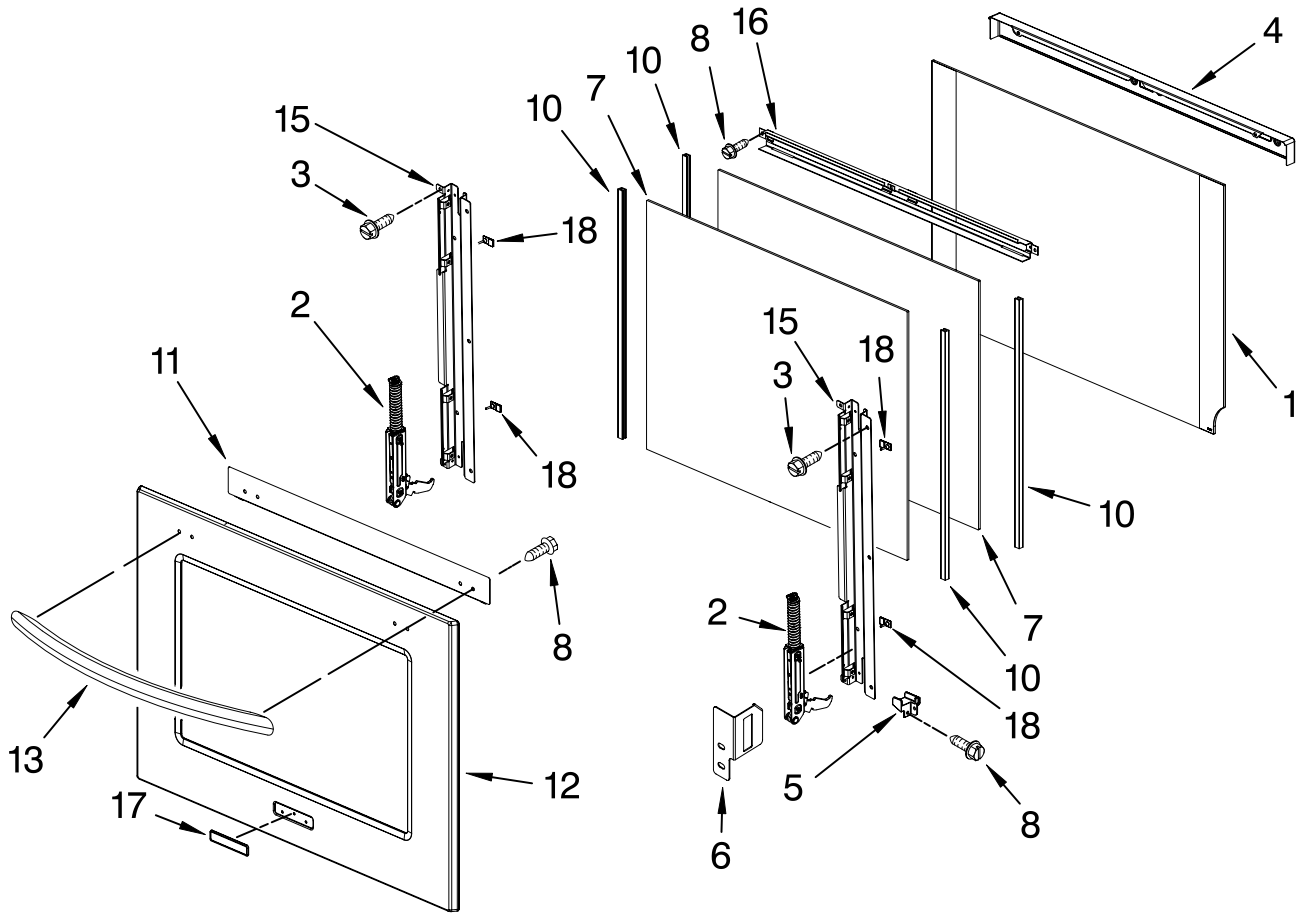

OVEN DOOR PARTS

For Models: KEBK206SBL02, KEBK206SSS02
(Black) (Stainless)

Illus. No.	Part No.	DESCRIPTION	Illus. No.	Part No.	DESCRIPTION	Illus. No.	Part No.	DESCRIPTION
1	8303737BL	Door Liner	7	8303731	Glass, Inner	13		Door Handle
2	W10174285	Hinge, Door	8	4449743	Screw		8303774BL	Black
3	3196183	Screw	10	8304523	Seal		8303774SS	Stainless
4	8304581BL	Vent, Door Top	11	8304360BL	Bracket, Handle	15	8303745BL	Frame, Door Side
5		Bracket, Door	12		Door Glass, Assy	16	8303746	Bracket, Top Door
	8304377	Right			Lower Includes #17	17		Nameplate
	8304378	Left		8303993	Black		8304603BL	Black
6		Cover, Hinge		8303991	Stainless		8304603SS	Stainless
	W10137044	Right			Door Glass, Assy	18	8304522	Bumper, Glass
	W10137043	Left		8303994	Black			
				8303992	Stainless			

FOR ORDERING INFORMATION REFER TO PARTS PRICE LIST