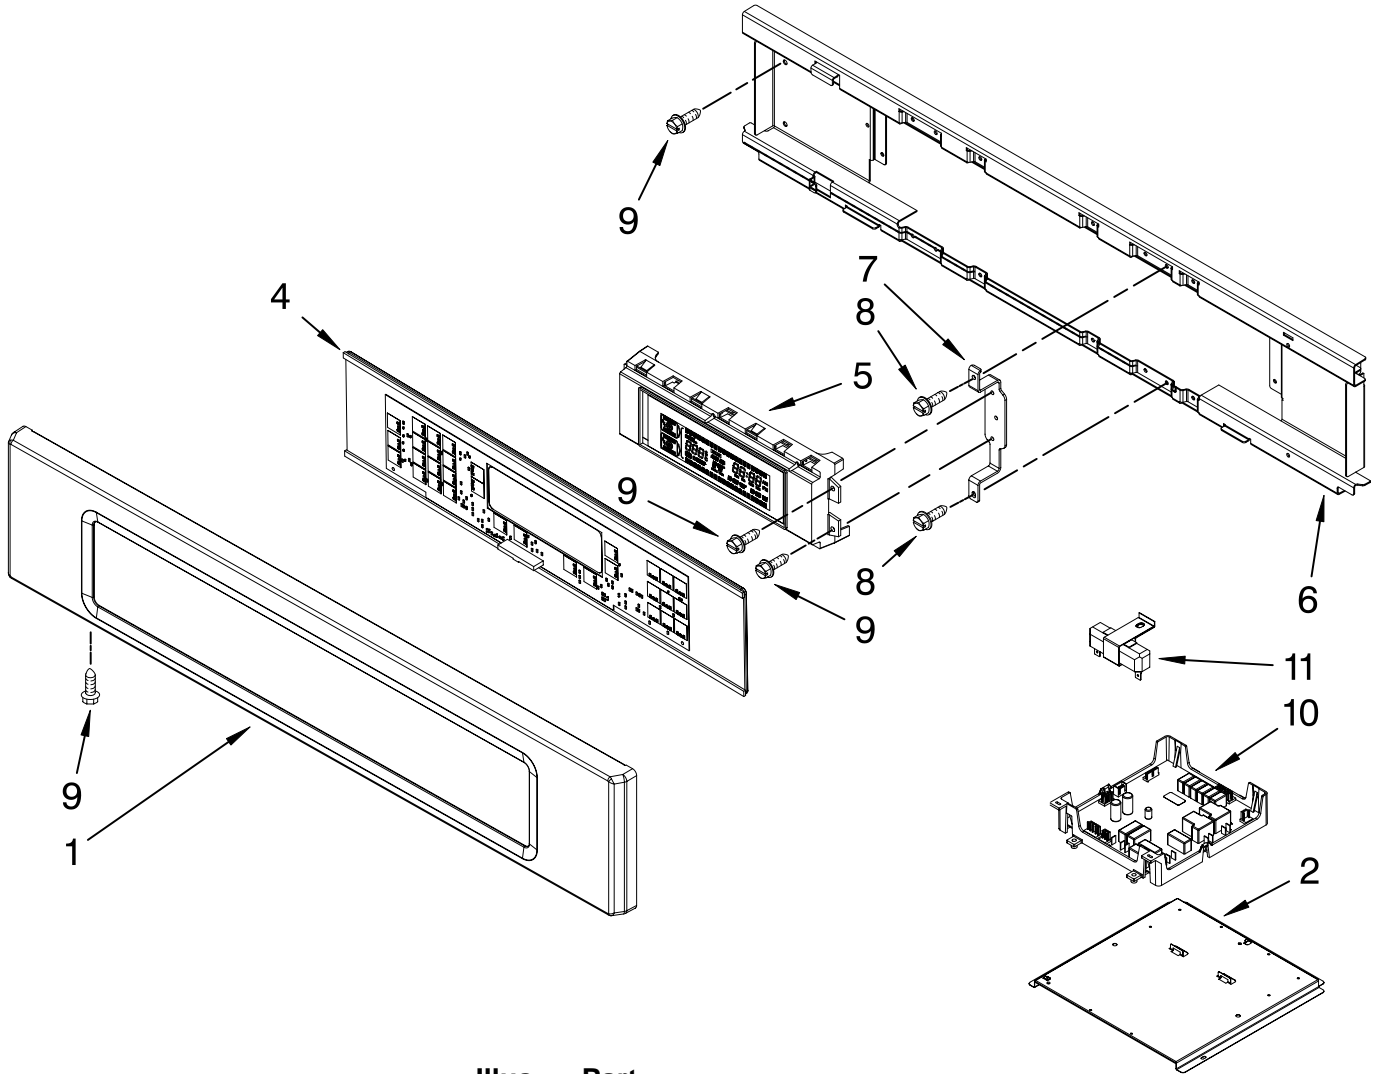

CONTROL PANEL PARTS

For Models:KEBK206SBL02, KEBK206SSS02

(Black)

(Stainless)

Illus. No.	Part No.	DESCRIPTION
1	8303716BL	Panel, Control Black
	W10165445	Stainless
2	8303687	Support, Appliance Manager
4	8304333	Control Panel, Glass Touch
5	W10172472	User Interface
6	8303719	Backer, Control
7	8303887	Bracket,Enclosure
8	4449154	Screw
9	3400832	Screw
10	W10119142	Appliance Manager
11	8304441	Resistor, Drop

FOR ORDERING INFORMATION REFER TO PARTS PRICE LIST