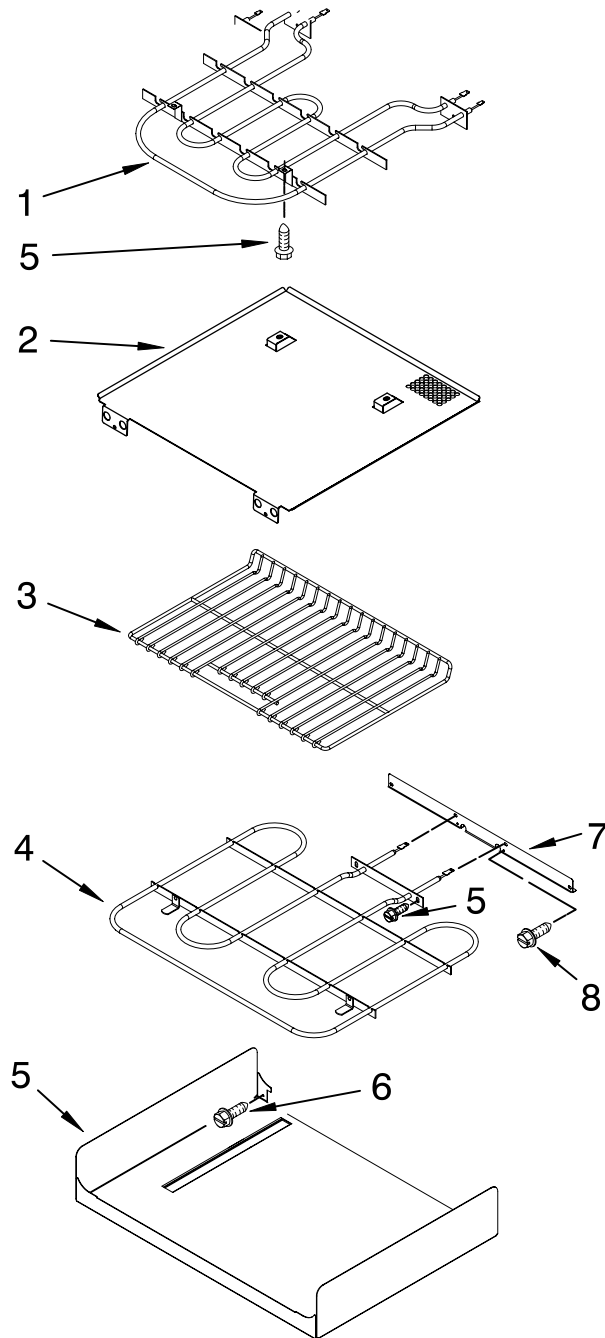

INTERNAL OVEN PARTS

For Models:KEBK206SBL02, KEBK206SSS02

(Black)

(Stainless)

Illus. No.	Part No.	DESCRIPTION
1	9760774	Element, Broil
2	8304602	Shield, Broil, Element
3	W10179152	Rack, Oven
4	9760768	Element, Bake
5	4455037	Tray, Bake
6	4449154	Screw
7	4450039	Cover, Bake Tray
8	4449809	Screw

FOR ORDERING INFORMATION REFER TO PARTS PRICE LIST