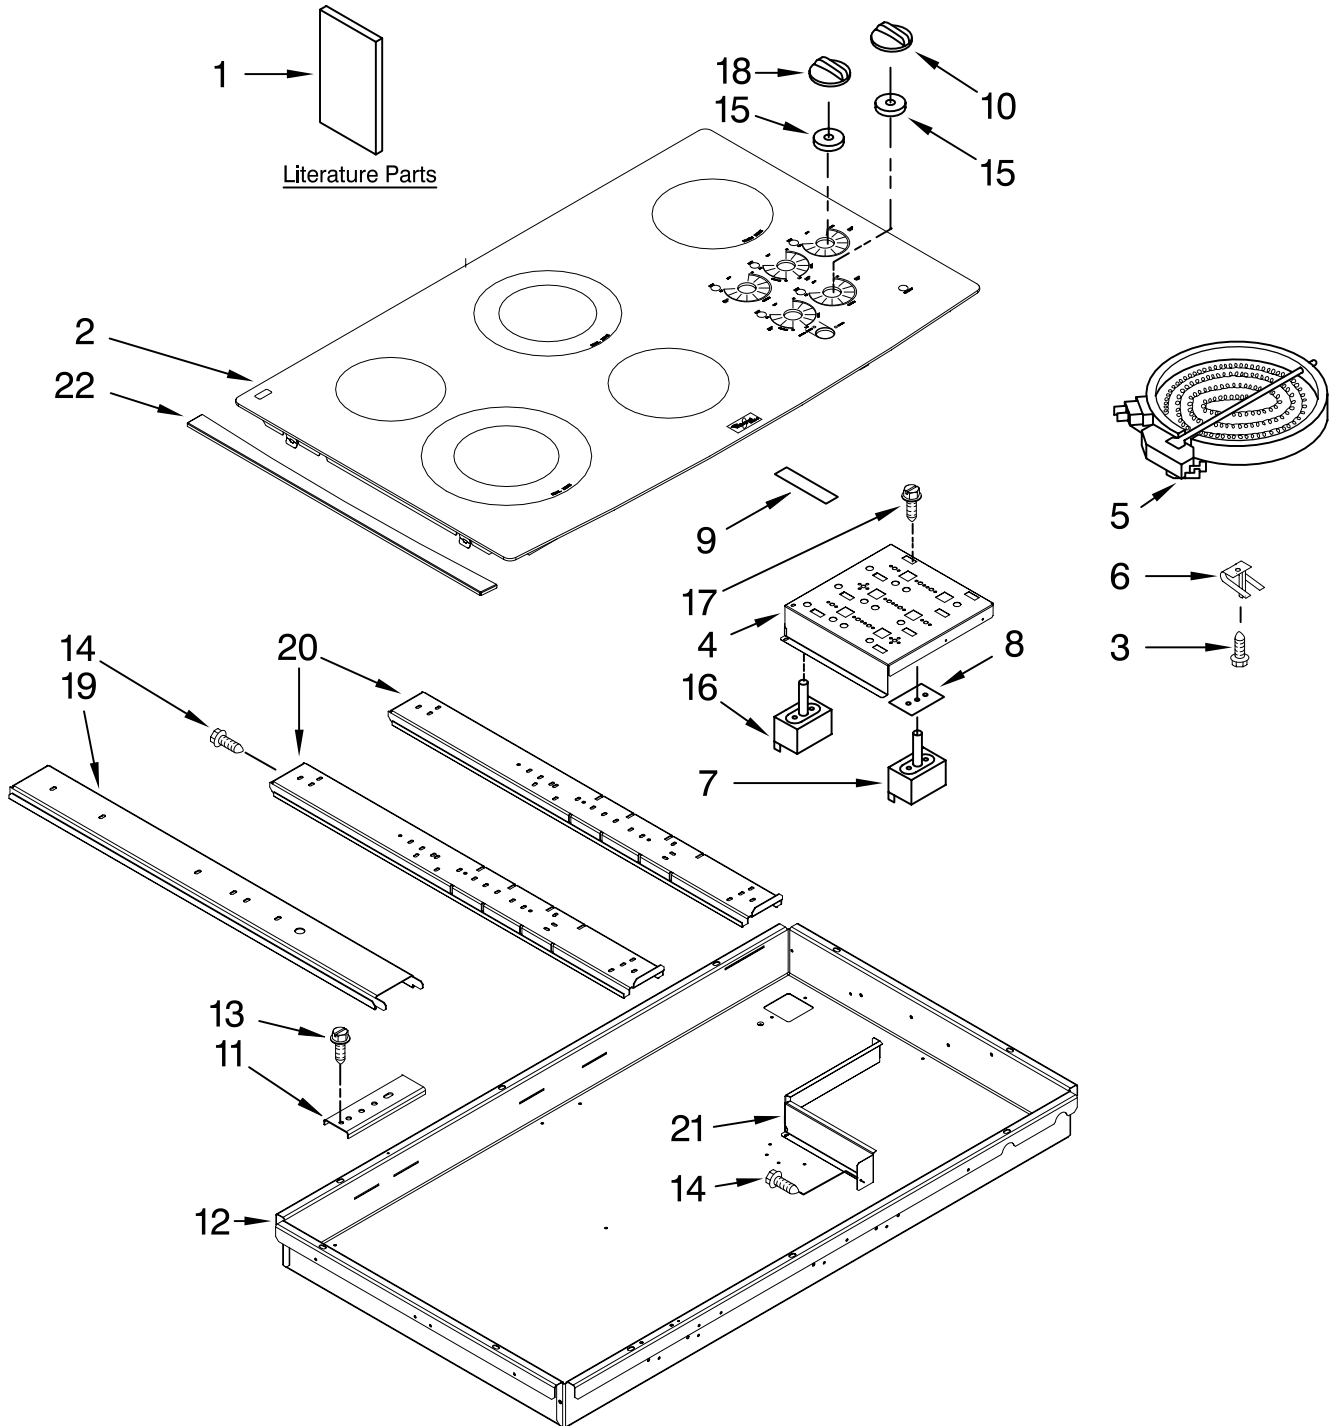

# COOKTOP PARTS

For Models: GJC3654RB02, GJC3654RP02, GJC3654RS02  
(Black) (Pure White) (Stainless)

36" ELECTRIC  
CERAN COOKTOP

FOR ORDERING INFORMATION REFER TO PARTS PRICE LIST

# COOKTOP PARTS

For Models: GJC3654RB02, GJC3654RP02, GJC3654RS02  
(Black) (Pure White) (Stainless)

Illus. No.	Part No.	DESCRIPTION	Illus. No.	Part No.	DESCRIPTION	Illus. No.	Part No.	DESCRIPTION
1		Literature Parts Installation Instructions	6	9759094	Spring, Locator (10)	19	8286345	Rail, Element
	8286066	Cooktop	7		Switch, Infinite	20	9763517	Rail, Element
	8304571	Built-In Oven		9759474	LF & CR Burner	21	8285950	Control, Heat Shield
	8286614	Use & Care Guide		3191049	RR & CF Burner	22		Trim, Cooktop (Stainless Only)
	8286340	Wiring Diagram		8286517	Warm Zone		8285991	Right
		Safer Cooking Tips	8	3183956	Seal, Switch Cover (6)		8285990	Left
	3191638	English	9	3192439	Seal, Limiter (5)	Following Parts Not Illustrated		
	9759133	French	10		Knob, Control (4)			
2		Cooktop & Bracket Assembly		8286043BL	Black		3172515	Mounting, Hardware Kit
	W10048570	Black	11	4455917	Bracket, Mounting		4455364	Bracket, Support (6)
	W10048580	White	12	8286556	Box, Burner		8286642	Tape, Foam
3	246119	Screw (8)	13	3400093	Screw			
4	8285929	Bracket, Switch Mounting	14	3196537	Screw			
5		Element, Surface	15	8285469	Seal, Infinite Switch (6)			
	8523698	1200W – RR	16	9762441	Switch, Rotary Accusimer			
	8523697	1500W – CF	17	311865	Screw			
	8285937	2000/1000W – CR	18		Knob, Accusimer			
	4453909	2500/1200W – LF		8286044BL	Black			
	8523700	100W (Warm Elem)		8286044WH	White			