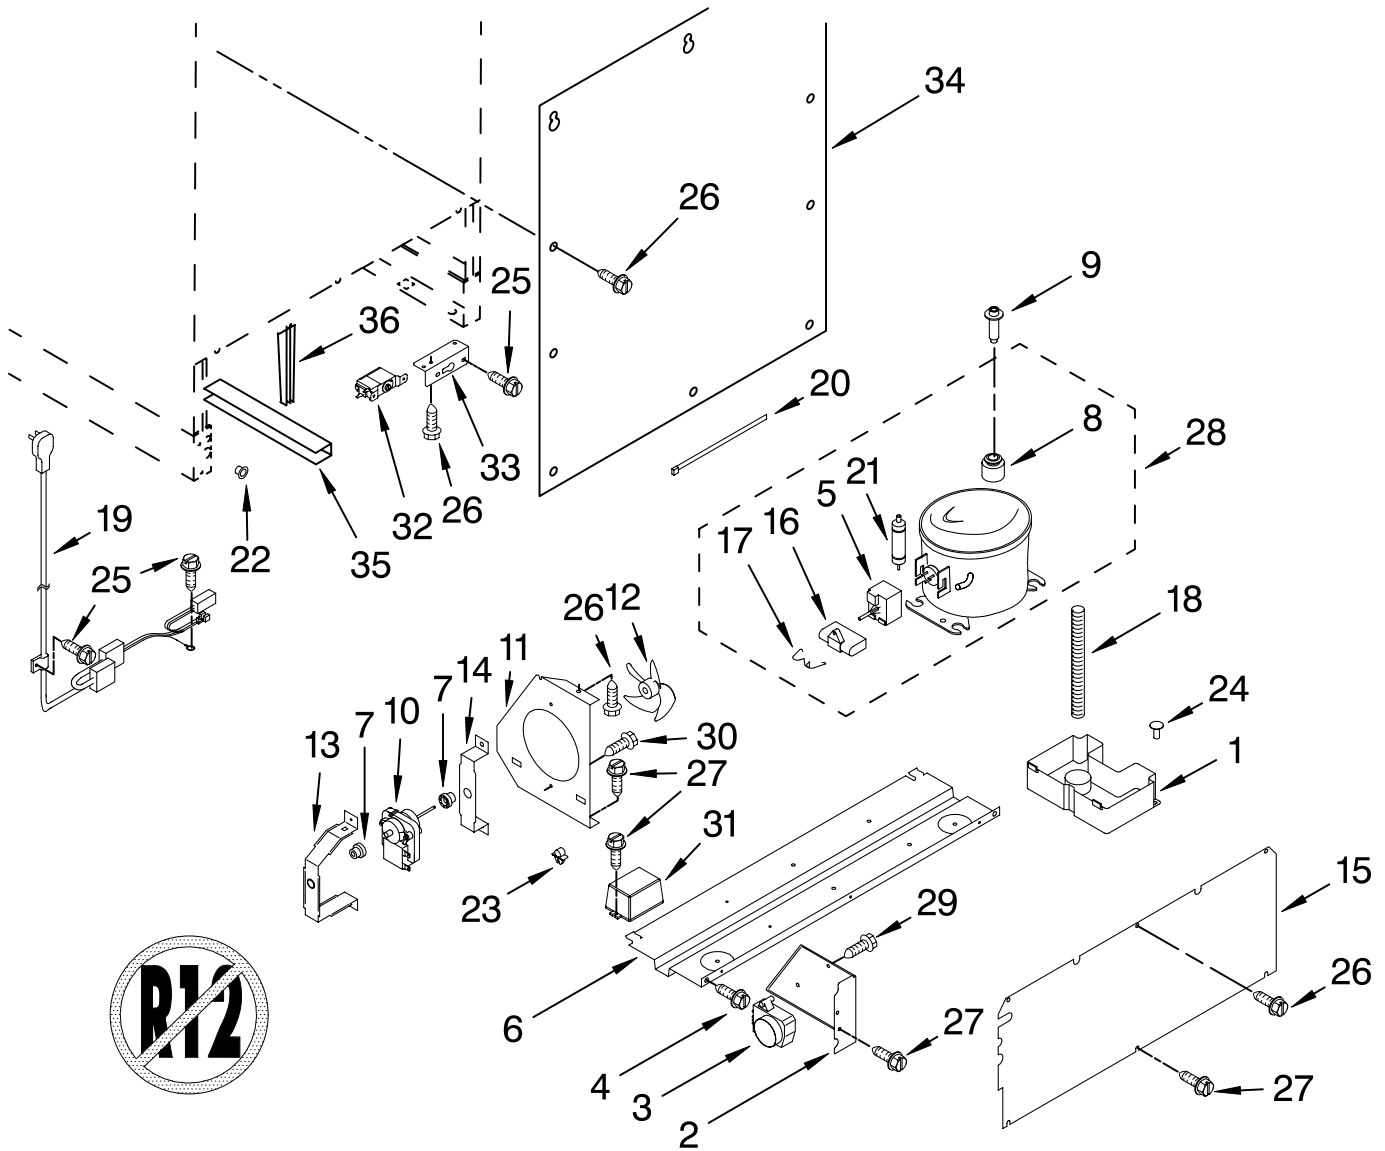

UNIT PARTS

For Models: KUWS24RSBS00, KUWS24RSS00
(Black Cabinet) (SS Cabinet)

Illus. No.	Part No.	DESCRIPTION
1	4344772	Drain Pan
2	4344773	Bracket, Defrost Timer
3	4344774	Defrost Timer
4	4344797	Screw
5	4344776	Start Device
6	4344777	Mounting Plate, Compressor
7	4344778	Grommet, Fan Motor
8	4344779	Grommet, Compressor
9	4344780	Bolt, Compressor
10	4344781	Fan Motor, Condenser
11	4344782	Baffle, Air
12	4344783	Fan Blade
13	4344784	Bracket, Motor

Illus. No.	Part No.	DESCRIPTION
14	4344785	Bracket, Motor
15	4344786	Cover, Rear
16	4344837	Capacitor
17	4344836	Clip
18	4344839	Tube, Drain
19	4344861	Power Cord
20	4344829	Cable Tie
21	4344828	Drier
22	4344838	Bushing
23	4344831	Clip, Bushing
24	4344835	Bushing
25	4344826	Screw
26	4344825	Screw
27	4344832	Screw
28	4344775	Compressor (Includes Items 5, 8, 16, 17 & 21)

Illus. No.	Part No.	DESCRIPTION
29	4344834	Screw
30	4344833	Screw
31	4344862	Transformer
32	4344863	Thermostat
33	4344864	Bracket, Thermostat
34	4344881	Ballast
35	4344907	Trim, Edge
36	4344908	Support, Drain

REFRIGERANT CHARGE

3.5 Ounces
(R-134A)

FOR ORDERING INFORMATION REFER TO PARTS PRICE LIST