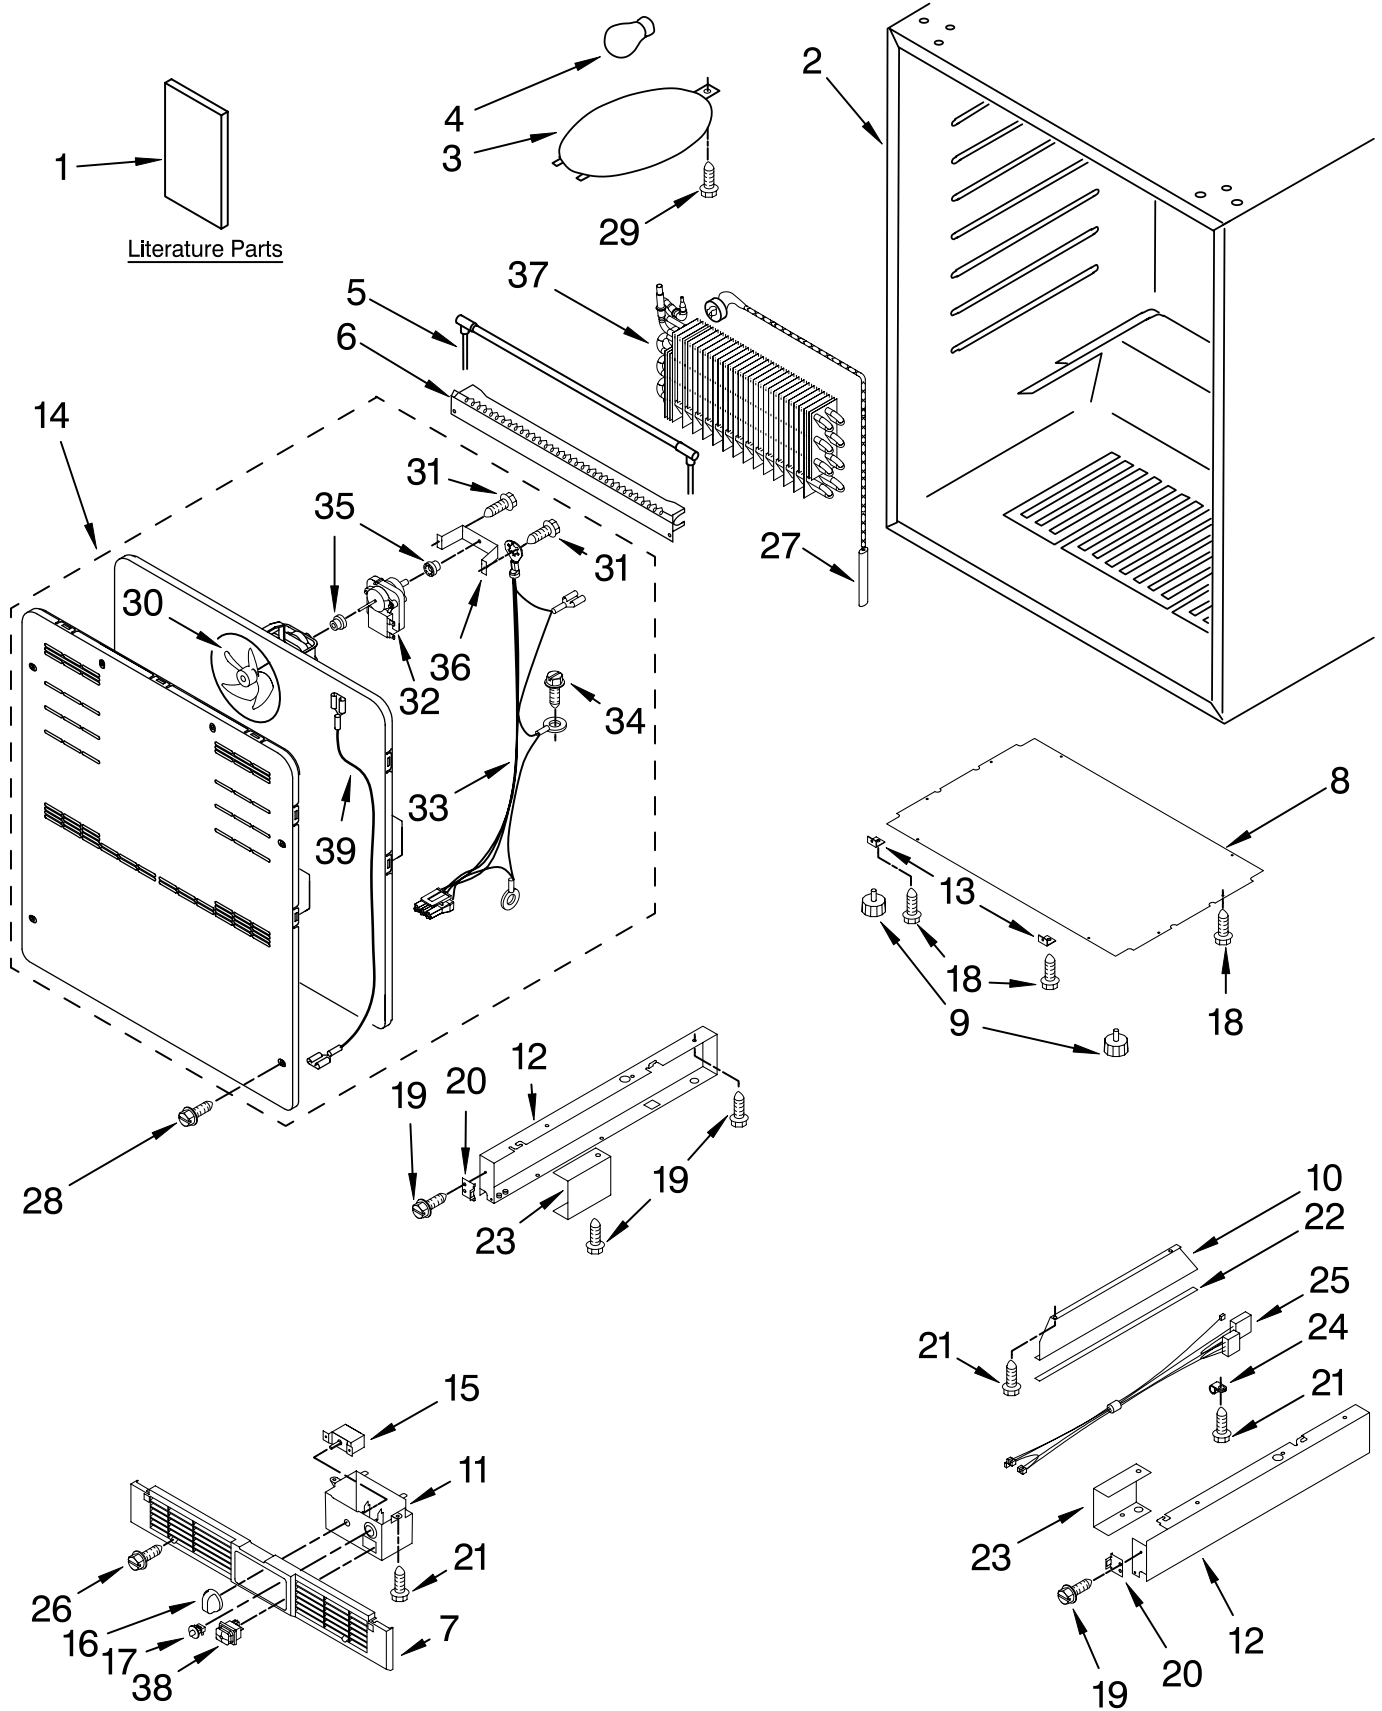

For Models: KUWS24RSBS00, KUWS24RSS00
(Black Cabinet) (SS Cabinet)

FOR ORDERING INFORMATION REFER TO PARTS PRICE LIST

CABINET PARTS

For Models: KUWS24RSBS00, KUWS24RSSH00
(Black Cabinet) (SS Cabinet)

Illus. No.	Part No.	DESCRIPTION	Illus. No.	Part No.	DESCRIPTION	Illus. No.	Part No.	DESCRIPTION
1		Literature Parts	13	4344771	Bracket, Grille	25	4344857	Harness, Wire
	2300272	Use & Care Guide	14	4344840	Evaporator Fan Assembly	26	4344827	Screw
	4344900	Wiring Diagram	15	4344859	Thermostat	27	4344792	Thermal Fuse
2		Cabinet (Not A Service Part)	16	4344768	Knob, Thermostat	28	4344793	Screw
3	4344739	Lens, Light	17	4344767	Switch, Plunger	29	4344791	Screw
4	4344740	Bulb, Light	18	4344826	Screw	30	4344783	Fan Blade
5	4344746	Heater, Defrost	19	4344797	Screw	31	4344878	Screw
6	4344747	Heat Shield	20	4344819	Clip, Grille	32	4344865	Evaporator Fan Motor
7	4344761	Grille	21	4344825	Screw	33	4344877	Harness, Wire
8	4344762	Plate, Bottom	22	4344823	Seal	34	4344832	Screw, Ground
9	4344763	Foot, Leveling	23		Frame, Support	35	4344778	Grommet, Fan Motor
10	4344764	Brace, Support		4344821	Right	36	4344899	Bracket, Motor
11	4344898	Control Box		4344820	Left	37		Evaporator (Not Serviced)
12		Frame, Side	24	4344824	Clip, Harness	38	4344858	Switch, Light
	4344769	Left Side				39	4344917	Transformer Cable
	4344770	Right Side						

Illus. No.	Part No.	DESCRIPTION
7	4344795	Washer
8	4344850	Stop, Lower Rack
9	4344851	Screw
10	4344882	Trim, Top And Middle Racks
11		Support
	4344866	Left
	4344867	Right
12	4344883	Trim, Lower Rack

Illus. No.	Part No.	DESCRIPTION
13		Support, Bumper
	4344885	Left
	4344886	Right
14		Screw
	4344914	Left
	4344915	Right
15	4344895	Transformer Cable
16	4344894	PCB Display Board