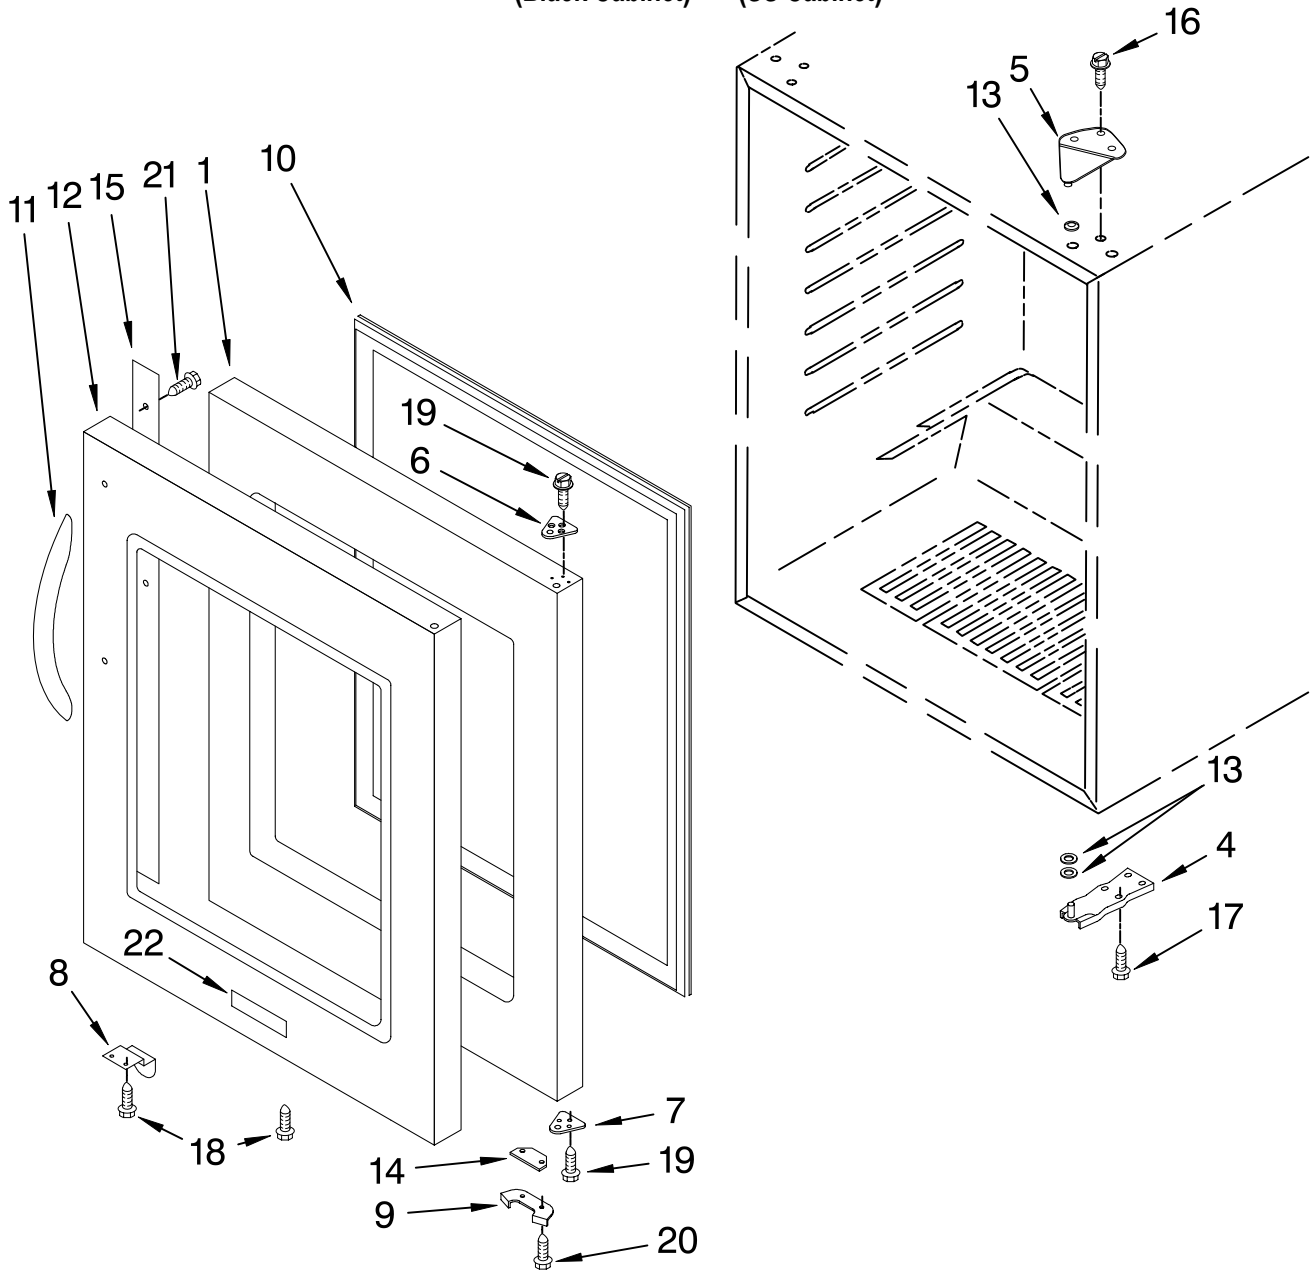

DOOR PARTS

For Models: KUWS24RSBS00, KUWS24RSSS00
(Black Cabinet) (SS Cabinet)

Illus. No.	Part No.	DESCRIPTION
1	4344853	Door Assembly (Includes Gasket)
4	4344753	Hinge, Bottom
5	4344754	Hinge, Top
6	4344755	Spacer, Top Hinge
7	4344756	Spacer, Bottom Hinge
8	4344757	Actuator, Switch
9	4344758	Door Stop
10	4344852	Door Gasket
11	4344810	Handle, Door

Illus. No.	Part No.	DESCRIPTION
12	4344855	Door Skin, Stainless Steel
13	4344760	Washer
14	4344788	Spacer, Door
15	4344904	Plate
16	4344796	Screw
17	4344906	Screw, Lower Hinge
	4344906	Quantity 1
	4344797	Quantity 3
18	4344827	Screw
19	4344799	Screw

Illus. No.	Part No.	DESCRIPTION
20	4344801	Screw
21	4344808	Screw
22	4344813	Nameplate
OPTIONAL PARTS NOT ILLUSTRATED		
	8171420	Cleaner, Stainless Steel (12 oz)

FOR ORDERING INFORMATION REFER TO PARTS PRICE LIST