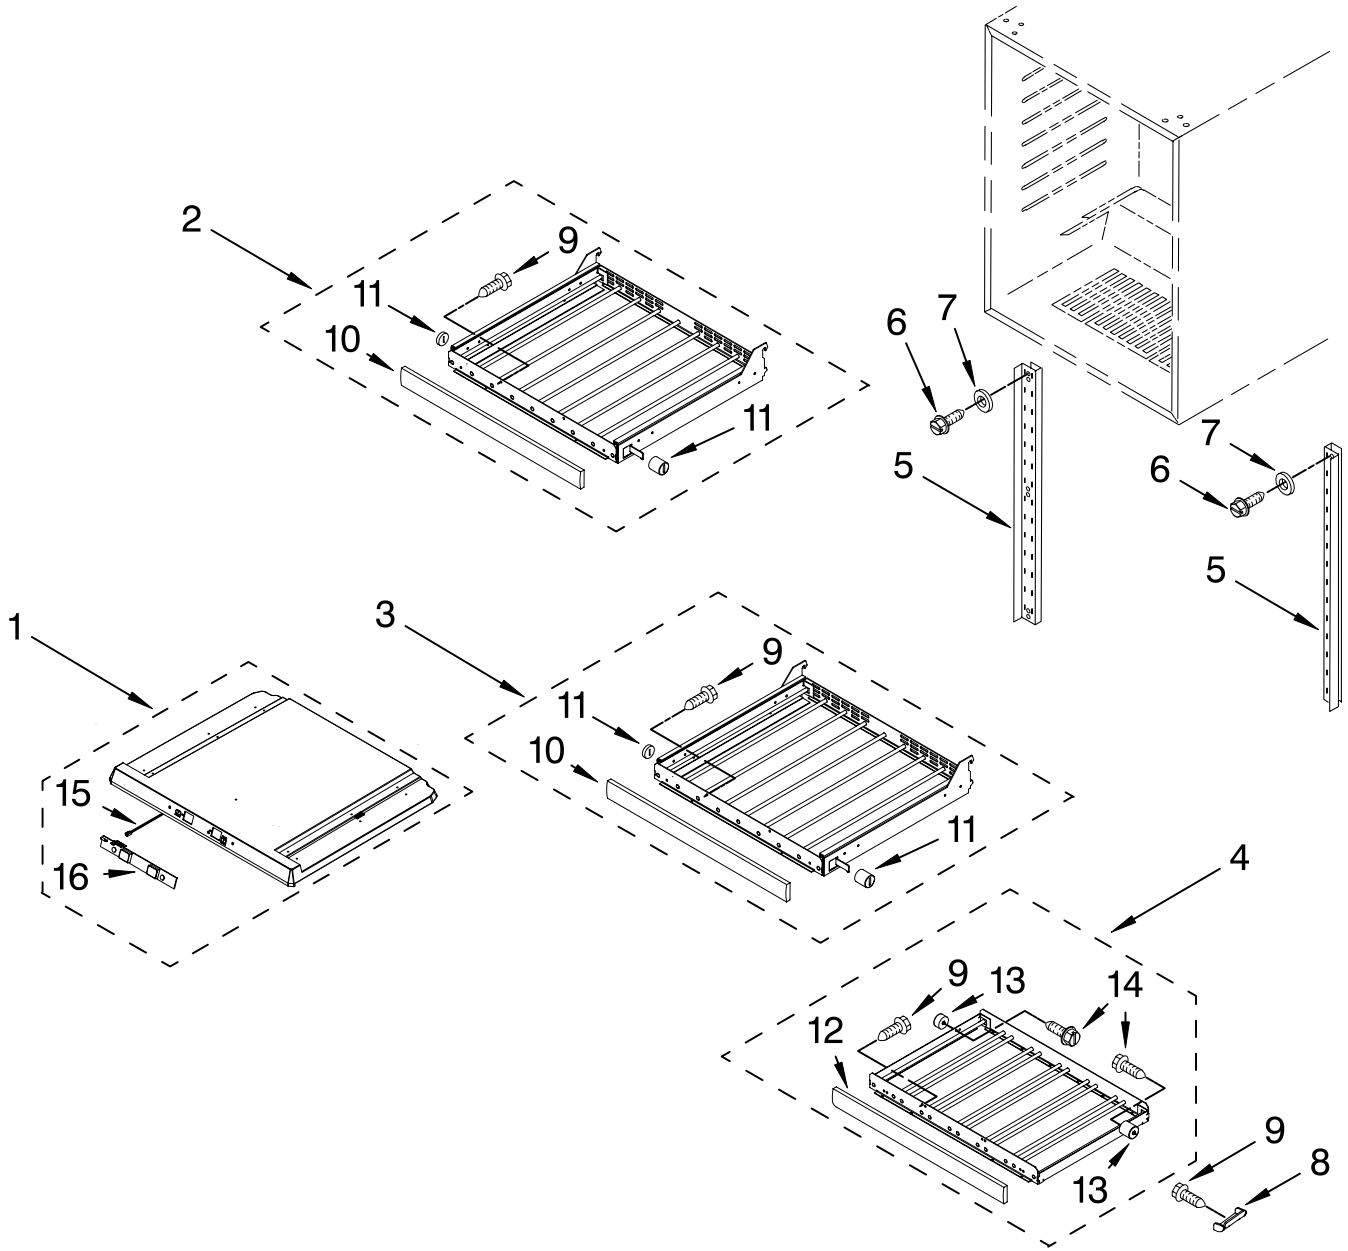

SHELF PARTS

For Models: KUWS24RSBS00, KUWS24RSSH00
(Black Cabinet) (SS Cabinet)

Illus. No.	Part No.	DESCRIPTION
1	4344879	Temperature Separator
2	4344844	Wine Rack, (4)
3	4344845	Wine Rack, (1)
4	4344848	Wine Rack, Lower
5		Ladder, Shelf
	4344842	Left Side
	4344843	Right Side
6	4344794	Screw

Illus. No.	Part No.	DESCRIPTION
7	4344795	Washer
8	4344850	Stop, Lower Rack
9	4344851	Screw
10	4344882	Trim, Top And Middle Racks
11		Support
	4344866	Left
	4344867	Right
12	4344883	Trim, Lower Rack

Illus. No.	Part No.	DESCRIPTION
13		Support, Bumper
	4344885	Left
	4344886	Right
14		Screw
	4344914	Left
	4344915	Right
15	4344895	Transformer Cable
16	4344894	PCB Display Board

FOR ORDERING INFORMATION REFER TO PARTS PRICE LIST