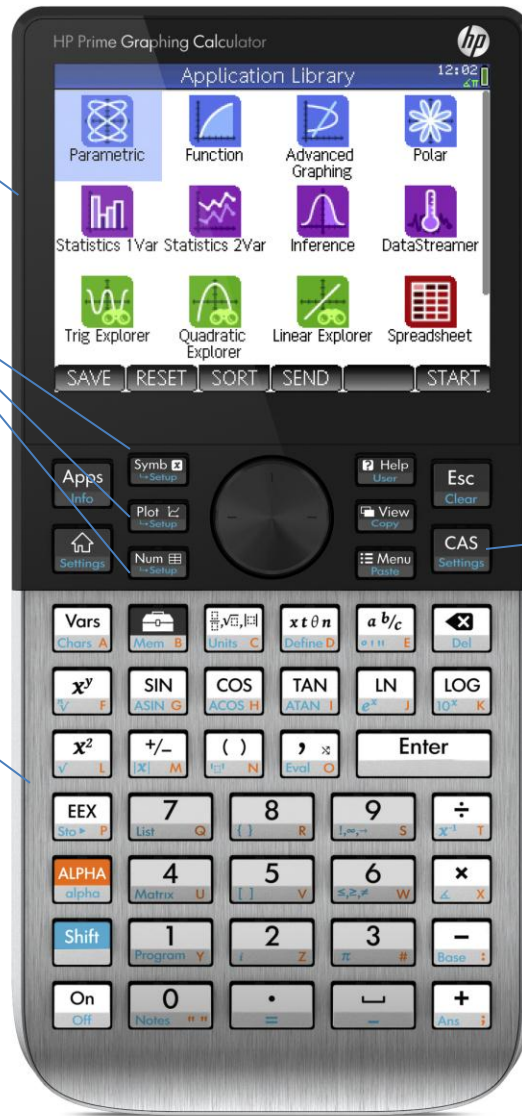

Enjoy a feature-rich calculating experience with familiar HP keypad and a large 3.5-inch diagonal, multi-touch display.

Powerful applications.

We don't stop at hardware. You also get an integrated tool suite. HP Solve apps are time-saving applications that allow you input values and solve for variables.

With the Advanced Graphing app, you can plot what other calculators cannot. Graph virtually anything in X and Y including inequalities and conic sections by simply entering the expression and pressing plot.

HP Prime Graphing Calculator

Optional Wireless Adapter¹

3.5 inch (8.9 cm) diagonal full-color, multi-touch display

Dedicated symbolic, graphical, and numeric view buttons

Iconic HP design with brushed-metal finish

Built-in Computer Algebra System (CAS)

Ultra-slim .6" (14mm) form factor

Lithium-ion rechargeable battery

1. Wireless connectivity kit sold separately. Requires wireless dongles connected to calculator and PC USB ports.