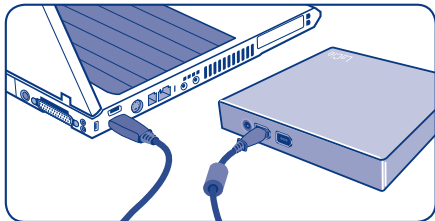

1. Power connection

2. Firewire 400 ports

Setup Steps

1. Connect the FireWire 400 cable to the drive.

2. Connect the FireWire 400 cable to your computer.

3. Install the included software.

For more information, please consult the User Manual on the LaCie DVD Utilities CD-ROM.

FR

- 1) Branchez le câble FireWire 400 sur le disque.
- 2) Branchez le câble FireWire 400 sur l'ordinateur.
- 3) Installez les logiciels fournis.

IT

- 1) Collegare il cavo FireWire 400 all'unità.
- 2) Collegare il cavo FireWire 400 al computer.
- 3) Installare il software fornito.