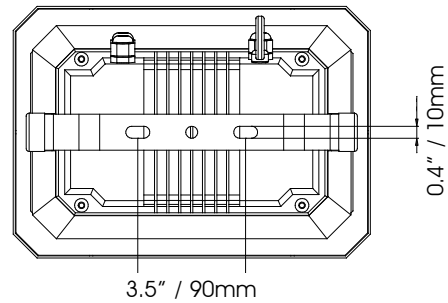

Optional wireless infrared remote available: ELAR WR

ELAR EXFLOOD Dimensions

The ELAR EXFLOOD by Elation Professional is a high output architectural outdoor LED wash fixture featuring RGB color mixing producing infinite colors using 216 x 10mm LEDs, 0-100% electronic dimming and produces a 40° beam angle. This unit is rated at IP65, ideal for indoor or outdoor applications and includes outdoor rated power and data cables along with a/c power 120v input PPG cable (a 240V model is available). The ELAR EXFLOOD is power/data linkable and is equipped with an internal power supply. The unit is safe in any working position and can be operated in two user modes: DMX-512 or stand alone. The ELAR EXFLOOD can be controlled via two DMX modes, a 3 channel mode and a 5 channel mode plus with the optional ELAR WR remote users can access internal programs and allow manual control of the unit as well as set DMX start channel address. Includes a single yoke bracket and safety hook for mounting.

## FEATURES

- High output LED RGB outdoor flood
- 216 x 10mm LEDs (36 red, 90 green & 90 blue)
- RGB Color Mixing (infinite colors)
- Standard 40° beam angle
- Optional 360° / 180° snoots available
- IP 65 rated
- Die-cast aluminum housing
- UV protected front plexi
- Internal power supply
- Power / Data linkable
- DMX-512 or stand alone
- Optional wireless infrared remote available: ELAR WR

## TECHNICAL SPECIFICATIONS

- **DMX Channels:** 5 DMX Channels with 2 DMX modes: 3 channel mode and 5 channel mode
- **Control:** USITT DMX-512, 3 pin XLR serial input/output
- **Dimmer:** 0-100% Electronic Dimming
- **Strobe:** Slow to fast
- **IP Rating:** IP 65
- **Power Supply:** 120V/60Hz or 240/50Hz
- **Power consumption:** 24W
- **Lamp:** 216 x 10mm L.E.D.s (36 red, 90 green & 90 blue)
- **Dimensions:** (LxWxH): 7" x 12" x 9.5" / 578 x 197 x 540 mm
- **Weight:** 10 lbs. / 4.5 kgs.
- **Rigging:** Single yoke bracket and safety hook for mounting