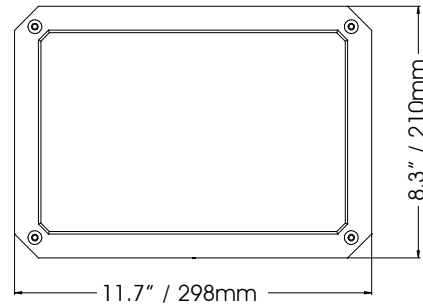

Optional wireless infrared remote available: ELAR WR

ELAR EXFLOOD Dimensions

The ELAR EXFLOOD by Elation Professional is a high output architectural outdoor LED wash fixture featuring RGB color mixing producing infinite colors using 216 x 10mm LEDs, 0-100% electronic dimming and produces a 40° beam angle. This unit is rated at IP65, ideal for indoor or outdoor applications and includes outdoor rated power and data cables along with a/c power 120v input PPG cable (a 240V model is available). The ELAR EXFLOOD is power/data linkable and is equipped with an internal power supply. The unit is safe in any working position and can be operated in two user modes: DMX-512 or stand alone. The ELAR EXFLOOD can be controlled via two DMX modes, a 3 channel mode and a 5 channel mode plus with the optional ELAR WR remote users can access internal programs and allow manual control of the unit as well as set DMX start channel address. Includes a single yoke bracket and safety hook for mounting.

## FEATURES

- High output LED RGB outdoor flood
- 216 x 10mm LEDs (36 red, 90 green & 90 blue)
- RGB Color Mixing (infinite colors)
- Standard 40° beam angle
- Optional 360° / 180° snoots available
- IP 65 rated
- Die-cast aluminum housing
- UV protected front plexi
- Internal power supply
- Power / Data linkable
- DMX-512 or stand alone
- Optional wireless infrared remote available: ELAR WR

## TECHNICAL SPECIFICATIONS

- **DMX Channels:** 5 DMX Channels with 2 DMX modes: 3 channel mode and 5 channel mode
- **Control:** USITT DMX-512, 3 pin XLR serial input/output
- **Dimmer:** 0-100% Electronic Dimming
- **Strobe:** Slow to fast
- **IP Rating:** IP 65
- **Power Supply:** 120V/60Hz or 240/50Hz
- **Power consumption:** 24W
- **Lamp:** 216 x 10mm L.E.D.s (36 red, 90 green & 90 blue)
- **Dimensions:** (LxWxH): 7" x 12" x 9.5" / 578 x 197 x 540 mm
- **Weight:** 10 lbs. / 4.5 kgs.
- **Rigging:** Single yoke bracket and safety hook for mounting