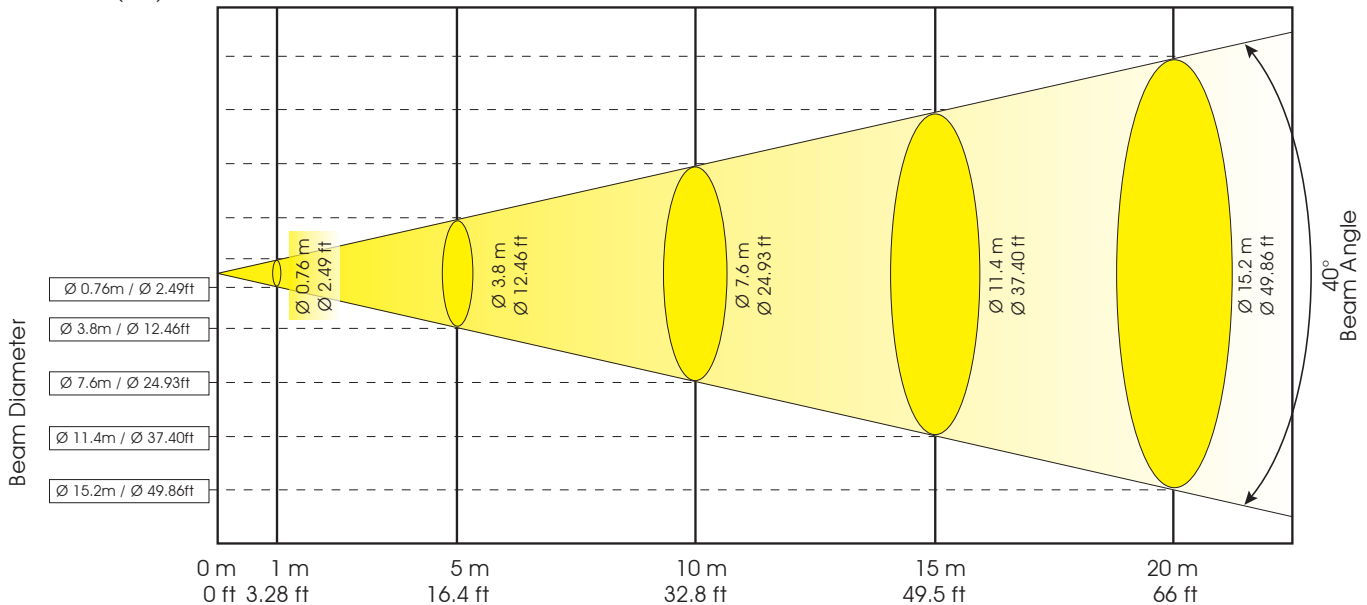

ELAR EXFLOOD

COLORS

- Total of 216 x 10mm LEDs (36 red, 90 green & 90 blue)
- RGB Color Mixing (infinite colors)

PHOTOMETRICS

ELAR EXFLOOD Photometric Beam Angle Data

Standard Beam Angle 40°

LUX x 0.0929 = FC

R (36)	60 FC / 643 LUX	4.5 FC / 48 LUX	1.3 FC / 14 LUX	0.8 FC / 9 LUX	0.4 FC / 4 LUX
G (90)	150 FC / 1607 LUX	8 FC / 90 LUX	3 FC / 32 LUX	2 FC / 22 LUX	1.3 FC / 14 LUX
B (90)	209 FC / 2250 LUX	12 FC / 128 LUX	4.3 FC / 46 LUX	3 FC / 33 LUX	1.8 FC / 20 LUX
RGB (216)	418 FC / 4500 LUX	25 FC / 266 LUX	8.5 FC / 92 LUX	6 FC / 64 LUX	3.5 FC / 38 LUX

DMX TRAITS

3 Channel Mode

Channel	Value	Function
1	0 - 255	Red (0% - 100%)
2	0 - 255	Green (0% - 100%)
3	0 - 255	Blue (0% - 100%)

5 Channel Mode

Channel	Value	Function
1	0 - 255	Red (0% - 100%)
2	0 - 255	Green (0% - 100%)
3	0 - 255	Blue (0% - 100%)
4	0 - 255	Dimming (0 - 100%)
5	0 - 10	Strobing: no function
	11 - 255	Strobing: slow to fast

Product Order Code	Description
ELAR EXFLOOD	High output LED RGB outdoor flood
Accessories Order Code	Description
ELAR WR	Wireless infrared remote
ELAR 3C-1M	3 PIN SIGNALAR EXT. CABLE 1 M
ELAR 3C-5M	3 PIN SIGNALAR EXT. CABLE 5 M
ELAR T-DMX-1	3 PIN DMX FIRST CABLE SIGNALAR EXT. CABLE 1M
ELAR T-DMX-5	3 PIN DMX FIRST CABLE SIGNALAR EXT. CABLE 5M