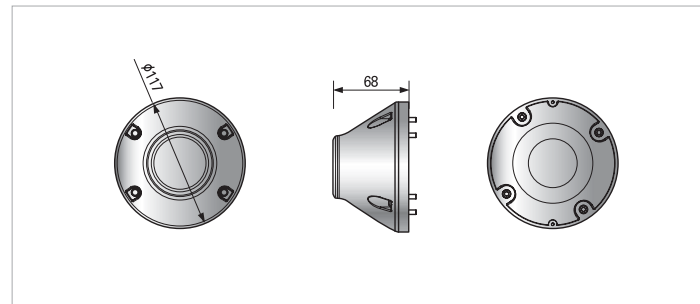

Hanging Mout Adaptor SADT-100HM **NEW**

Features

- Hanging mount adaptor
- Indoor use
- Solid structure
- Aluminum material
- Applicable camera : SCC-C6433/C6435

Specifications

Model	SADT-100HM
Materials	Aluminum
Dimensions	117(Ø) x 68(H)mm
Weight	259g
Operating Temperature	-10~+50°C

Dimensions (unit:mm)