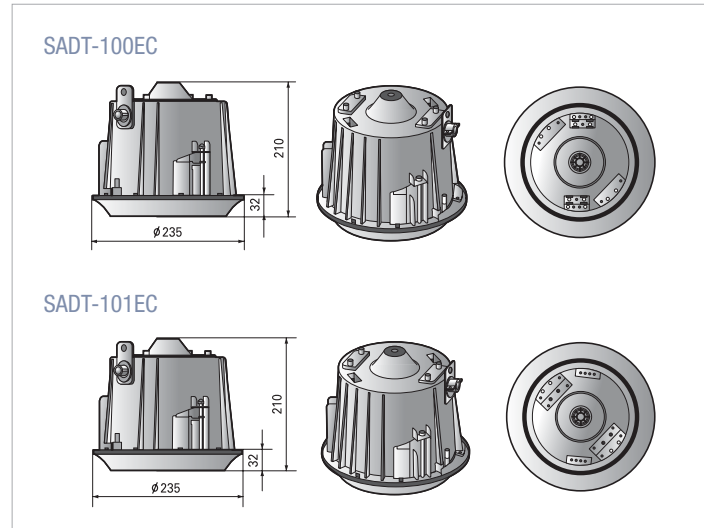

Dimensions (unit:mm)

* Conditions for Installation : The installation place should be able to bear up to 4 times of the total product weight (about 16Kg).
This product is to be used when the thickness of the ceiling board is less than 40mm.
This product requires a minimum of 180mm space above the ceiling board.

CAMERA

MONITOR

DVR

NETWORK

CONTROLLER

EZ VIEW