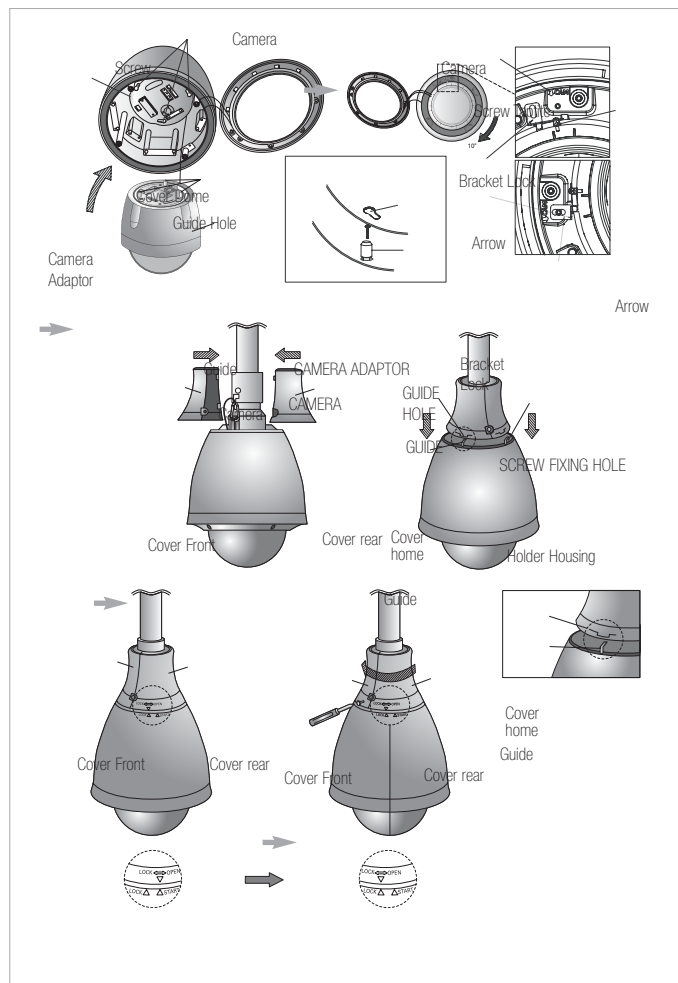

Installation