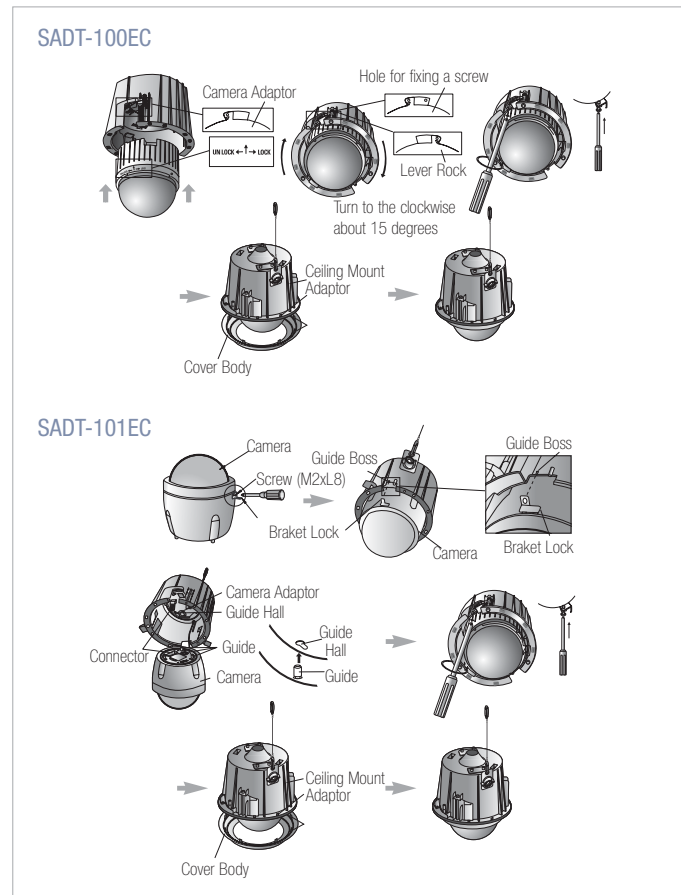

Installation