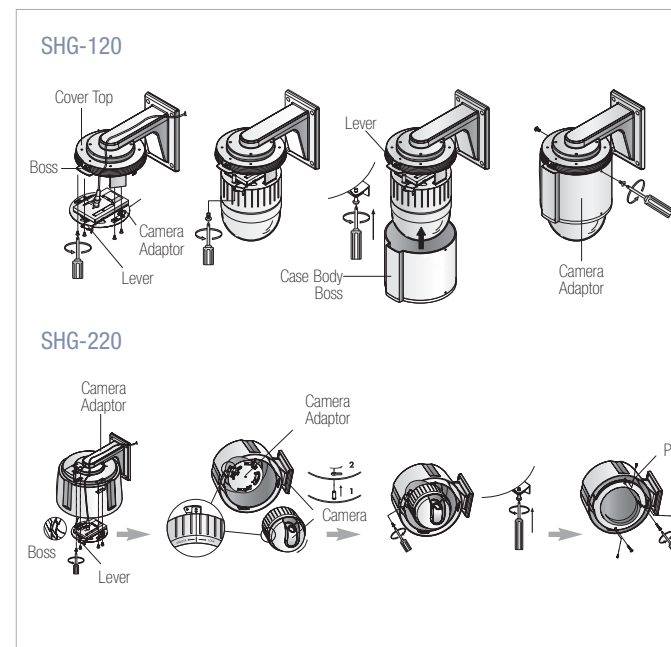

Installation