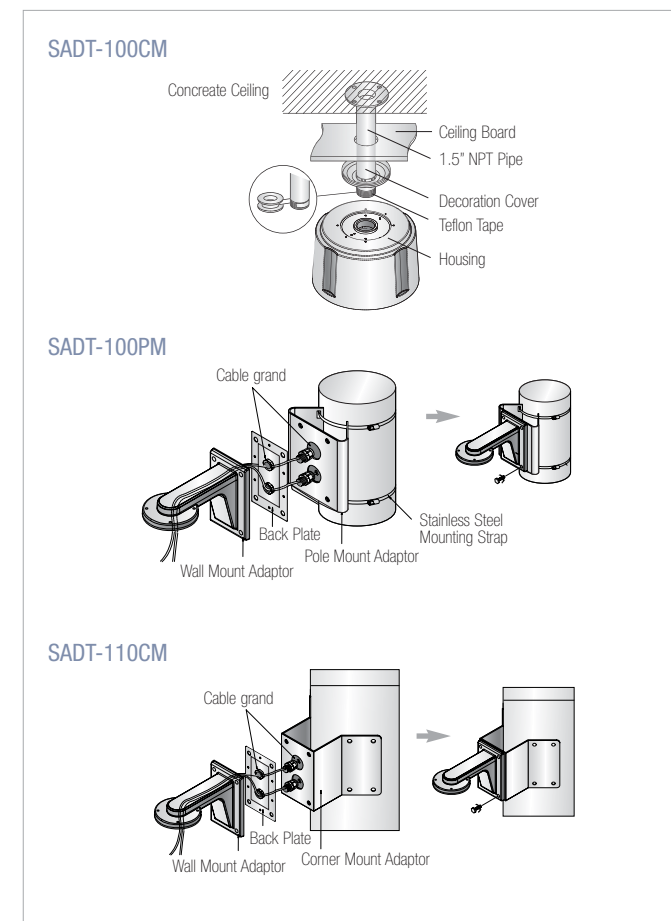

Installation

* Conditions for Installation : When installing outdoors, stainless steel must be used for the connecting materials (i.e. screws).