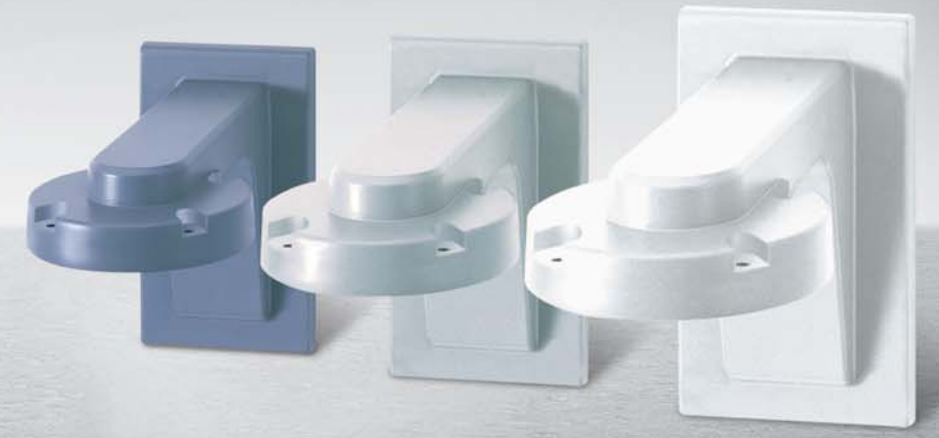

Wall Mount Adaptor SADT-100WM SADT-101WM SADT-102WM