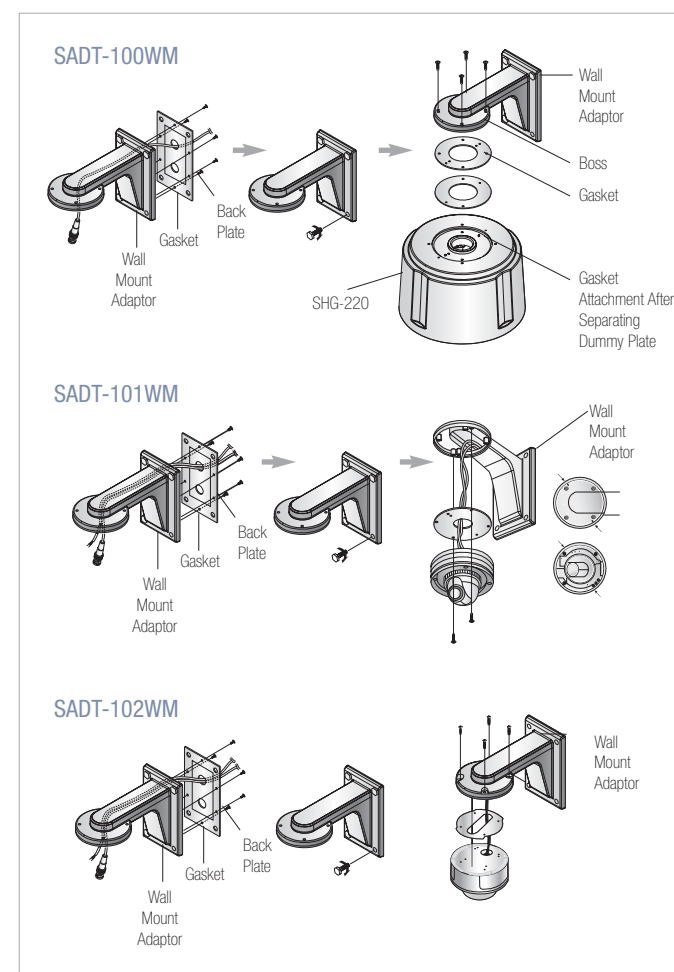

Installation