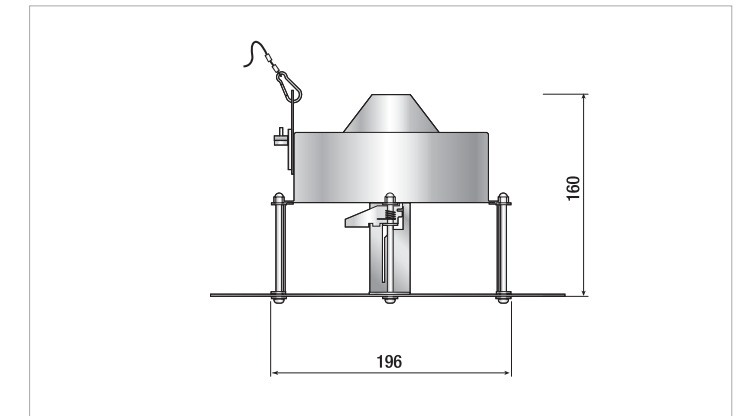

### Dimensions (unit:mm)

### Specifications

Model	SBR-100DCM
Dimensions	196x160mm
Weight	700g
Operating Temperature	-10 ~ +50°C
Accessory	Safety Wire 1EA, Safety Bracket 1EA Template A 1EA Template B 1EA, L-Shaped BNC Adaptor 1EA