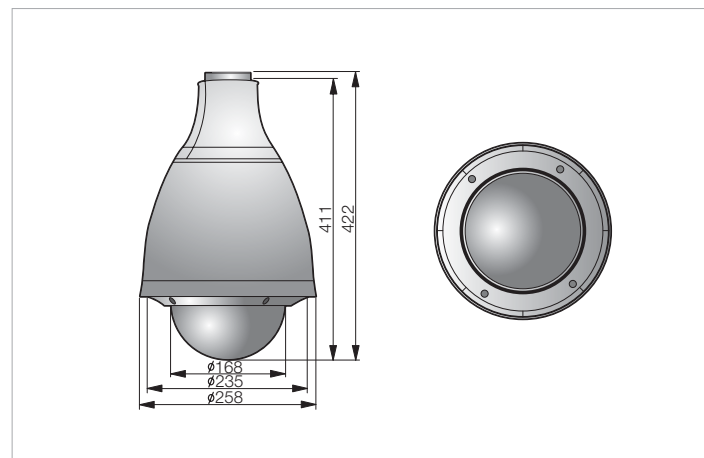

Dimensions (unit:mm)