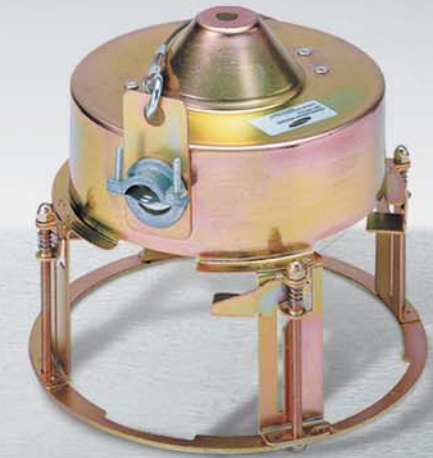

Ceiling-Mount Bracket SBR-100DCM