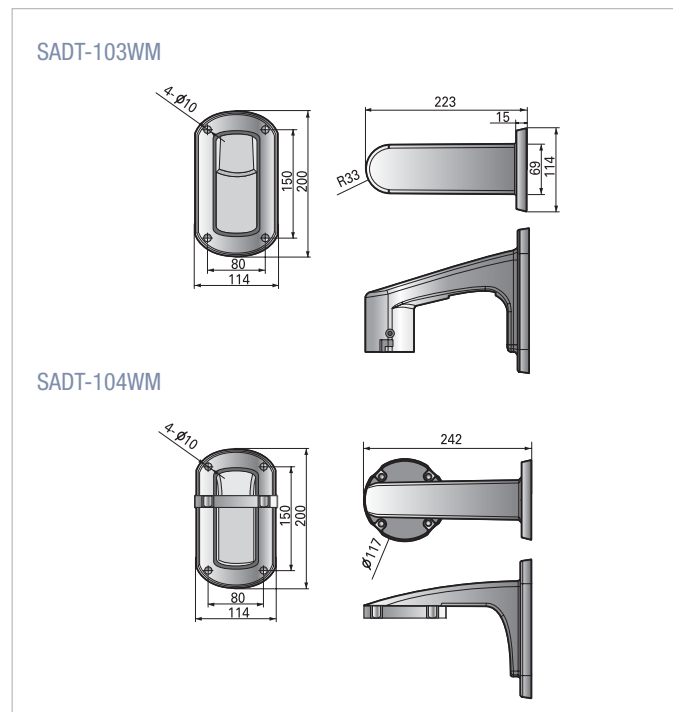

#### SADT-103WM

- Wall mount adaptor
- Indoor/outdoor use
- Solid structure
- Aluminum material
- Applicable camera : SCC-C7433/C7435
- Applicable housing : SHG-222

### Dimensions (unit:mm)