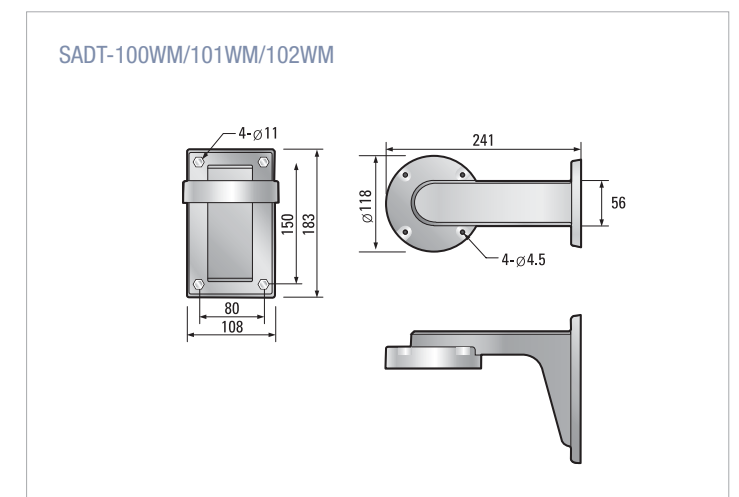

Dimensions (unit:mm)