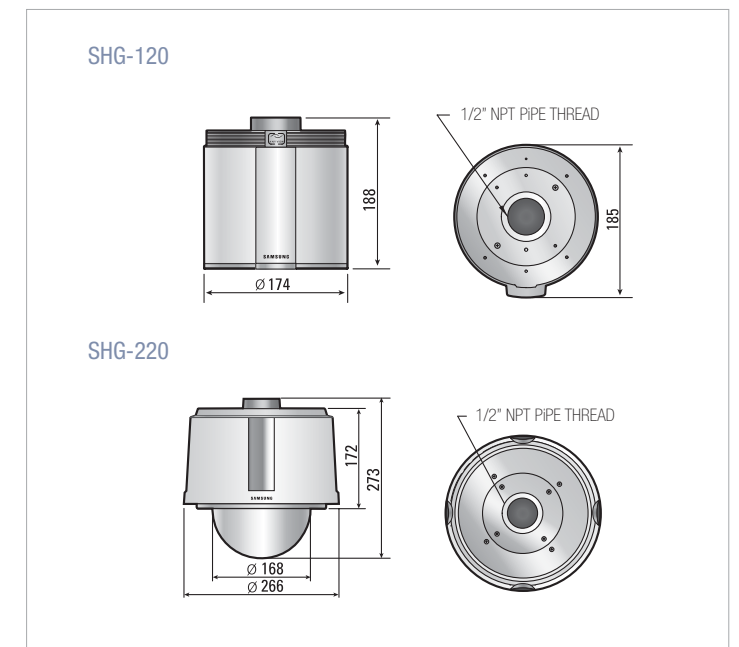

## Specifications

Model	SHG-120	SHG-220
<b>Dimensions</b>	174(Ø)x188(H)mm	266mm(Ø)x273(H)mm
<b>Weight</b>	1.2Kg	3.7Kg
<b>Operating Temperature</b>	-10~+50°C	-40~+50°C
<b>Operating Humidity</b>	0~90%	0~100%
<b>Fan Operating Temperature</b>	-	Always
<b>Heater Operating Temperature</b>	-	10°C or below
<b>Accessories</b>	Screw(BH M3xL8) 2EA	Screw(BH M3xL12) 3EA Pin 3EA Silicon Grease 5g Teflon Tape 1EA

## Dimensions (unit:mm)