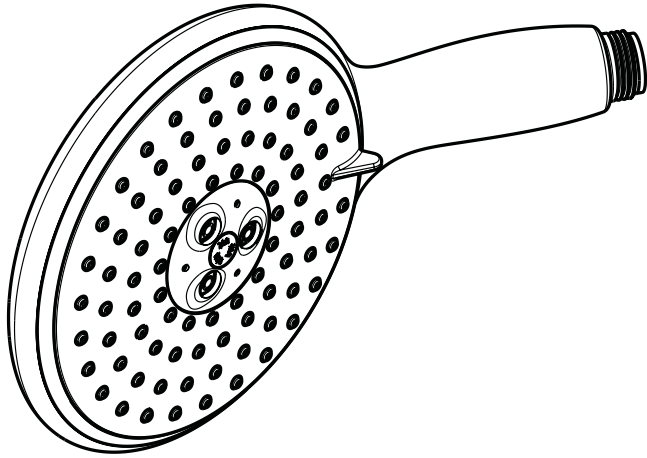

# Raindance E 150 AIR 3-Jet Handshower 28518XX1

Available in Chrome (00) and Brushed Nickel (82)

## Product Specification

Oversized spray face  
AIR injection  
3 spray modes – normal, whirl massage, combination  
Rubit™ cleaning system  
Flow rate 2.5 gpm

**hansgrohe**