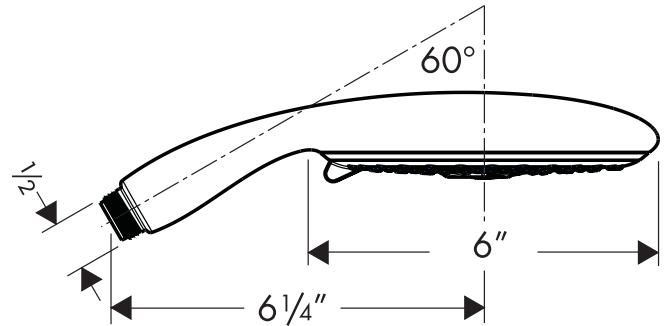

# Raindance E 150 AIR 3-Jet Handshower 28518XX1

Available in Chrome (00) and Brushed Nickel (82)

## Product Specification

Oversized spray face  
AIR injection  
3 spray modes – normal, whirl massage, combination  
Rubit™ cleaning system  
Flow rate 2.5 gpm

**hansgrohe**