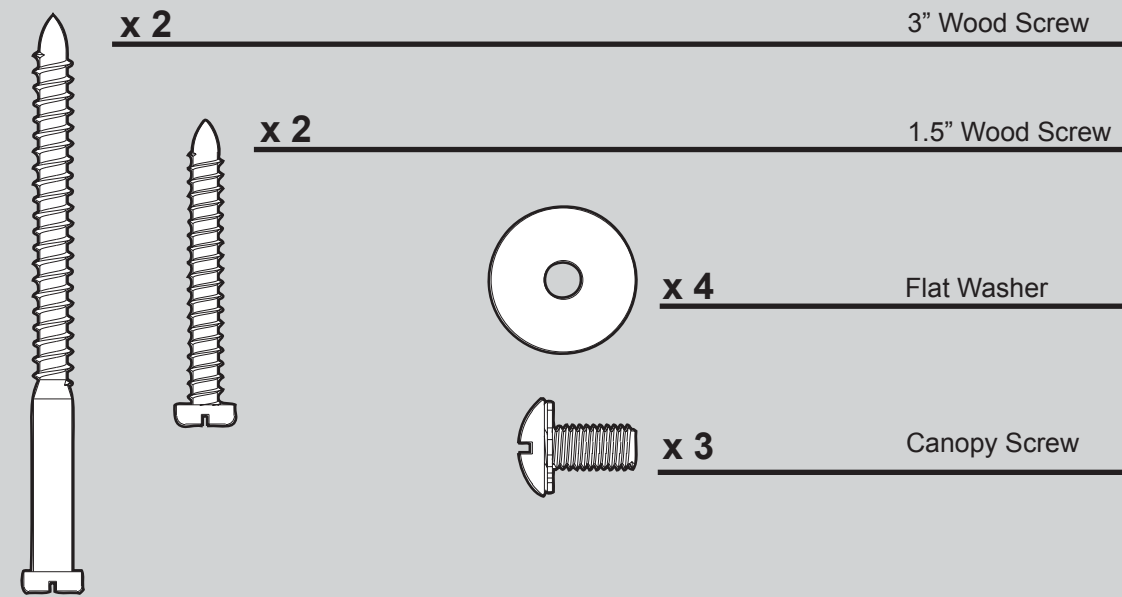

THIS PARTS GUIDE IS FOR REFERENCE ONLY.
REFER TO THE INSTALLATION MANUAL FOR FULL ASSEMBLY INSTRUCTIONS.

Parts List	Model #	21321	21328
	Asm. Dwg. #	98899-01	98899-02
	Finish	New Bronze	Brushed Nickel
Item Name	Qty	Part #	Part #
Ceiling Plate	1	98900-01	98900-02
Trim Ring	1	77047-01	77047-01
Motor Housing	1	98902-01	98902-01
Housing Cover Screw	3	74506-04	74506-04
Blade Iron Set	1	98832-05	98832-05
Blade Set	1	76697-29	76697-85
Screw, Blade Iron Armature	11	63755-05	63755-05
Switch Housing Assembly	1	99034-30	99034-09
Globe/Shade	1	88703-01	88703-02
Light bulb / Bulb	2	77646-04	77646-04
Bottom Cap	1	65932-01	65932-01
Finial	1	65397-01	65397-01
Hardware Kit	1	98899-00-860	98899-00-861
Blade Grommet			
Blade Assembly Screw			
Screw, Machine, 6-32			
Wire Connector			
Screw, Switch Housing Assembly			
Dummy Terminal, Male	1	08198-01	08198-01
Dummy Terminal, Female	2	08200-01	08200-01
Cap, Switch Housing	1	73853-01	73853-01
Plug Button	1	73854-01	73854-01
Balancing Kit	1	07570-01	07570-01

Hanger Bracket Assembly

Blade Assembly

Switch Housing Assembly

Materiales

(no dibujados a escala)

x 2

3" Tornillo, de madera

x 2