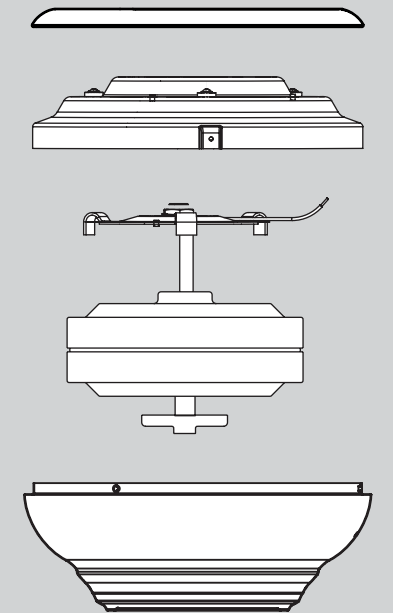

Hardware

(Drawn to Scale)

Fan Parts

(Not Drawn to Scale)

Hunter

Using this Parts Guide, make sure all parts are included in the box.
If parts are missing, DO NOT RETURN

THIS ITEM TO THE STORE, call 888-830-1326 for assistance.

THIS PARTS GUIDE IS FOR REFERENCE ONLY.
REFER TO THE INSTALLATION MANUAL FOR FULL ASSEMBLY INSTRUCTIONS.

Parts List	Model #	21321	21328
	Asm. Dwg. #	98899-01	98899-02
	Finish	New Bronze	Brushed Nickel
Item Name	Qty	Part #	Part #
Ceiling Plate	1	98900-01	98900-02
Trim Ring	1	77047-01	77047-01
Motor Housing	1	98902-01	98902-01
Housing Cover Screw	3	74506-04	74506-04
Blade Iron Set	1	98832-05	98832-05
Blade Set	1	76697-29	76697-85
Screw, Blade Iron Armature	11	63755-05	63755-05
Switch Housing Assembly	1	99034-30	99034-09
Globe/Shade	1	88703-01	88703-02
Light bulb / Bulb	2	77646-04	77646-04
Bottom Cap	1	65932-01	65932-01
Finial	1	65397-01	65397-01
Hardware Kit	1	98899-00-860	98899-00-861
Blade Grommet			
Blade Assembly Screw			
Screw, Machine, 6-32			
Wire Connector			
Screw, Switch Housing Assembly			
Dummy Terminal, Male	1	08198-01	08198-01
Dummy Terminal, Female	2	08200-01	08200-01
Cap, Switch Housing	1	73853-01	73853-01
Plug Button	1	73854-01	73854-01
Balancing Kit	1	07570-01	07570-01

Hanger Bracket Assembly

Blade Assembly

Switch Housing Assembly

Materiales

(no dibujados a escala)

x 2

3" Tornillo, de madera

x 2