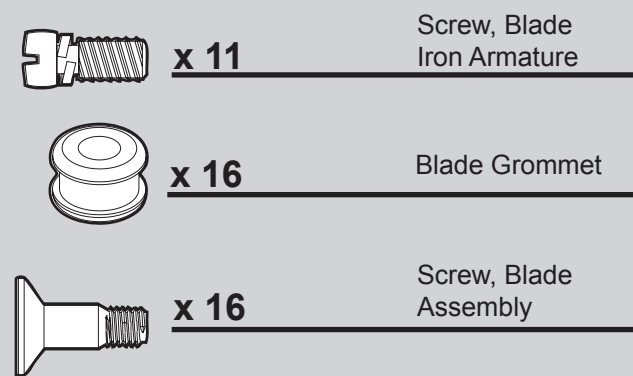

Hanger Bracket Assembly