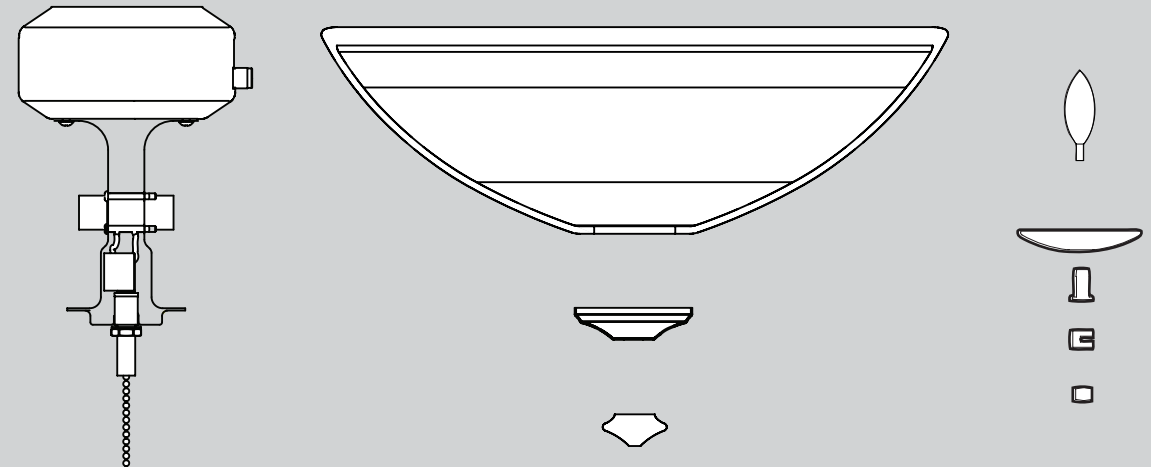

THIS PARTS GUIDE IS FOR REFERENCE ONLY.
REFER TO THE INSTALLATION MANUAL FOR FULL ASSEMBLY INSTRUCTIONS.

Parts List	Model #	21321	21328
	Asm. Dwg. #	98899-01	98899-02
	Finish	New Bronze	Brushed Nickel
Item Name	Qty	Part #	Part #
Ceiling Plate	1	98900-01	98900-02
Trim Ring	1	77047-01	77047-01
Motor Housing	1	98902-01	98902-01
Housing Cover Screw	3	74506-04	74506-04
Blade Iron Set	1	98832-05	98832-05
Blade Set	1	76697-29	76697-85
Screw, Blade Iron Armature	11	63755-05	63755-05
Switch Housing Assembly	1	99034-30	99034-09
Globe/Shade	1	88703-01	88703-02
Light bulb / Bulb	2	77646-04	77646-04
Bottom Cap	1	65932-01	65932-01
Finial	1	65397-01	65397-01
Hardware Kit	1	98899-00-860	98899-00-861
Blade Grommet			
Blade Assembly Screw			
Screw, Machine, 6-32			
Wire Connector			
Screw, Switch Housing Assembly			
Dummy Terminal, Male	1	08198-01	08198-01
Dummy Terminal, Female	2	08200-01	08200-01
Cap, Switch Housing	1	73853-01	73853-01
Plug Button	1	73854-01	73854-01
Balancing Kit	1	07570-01	07570-01

Hanger Bracket Assembly

Blade Assembly

Switch Housing Assembly

Materiales

(no dibujados a escala)

x 2

3" Tornillo, de madera

x 2