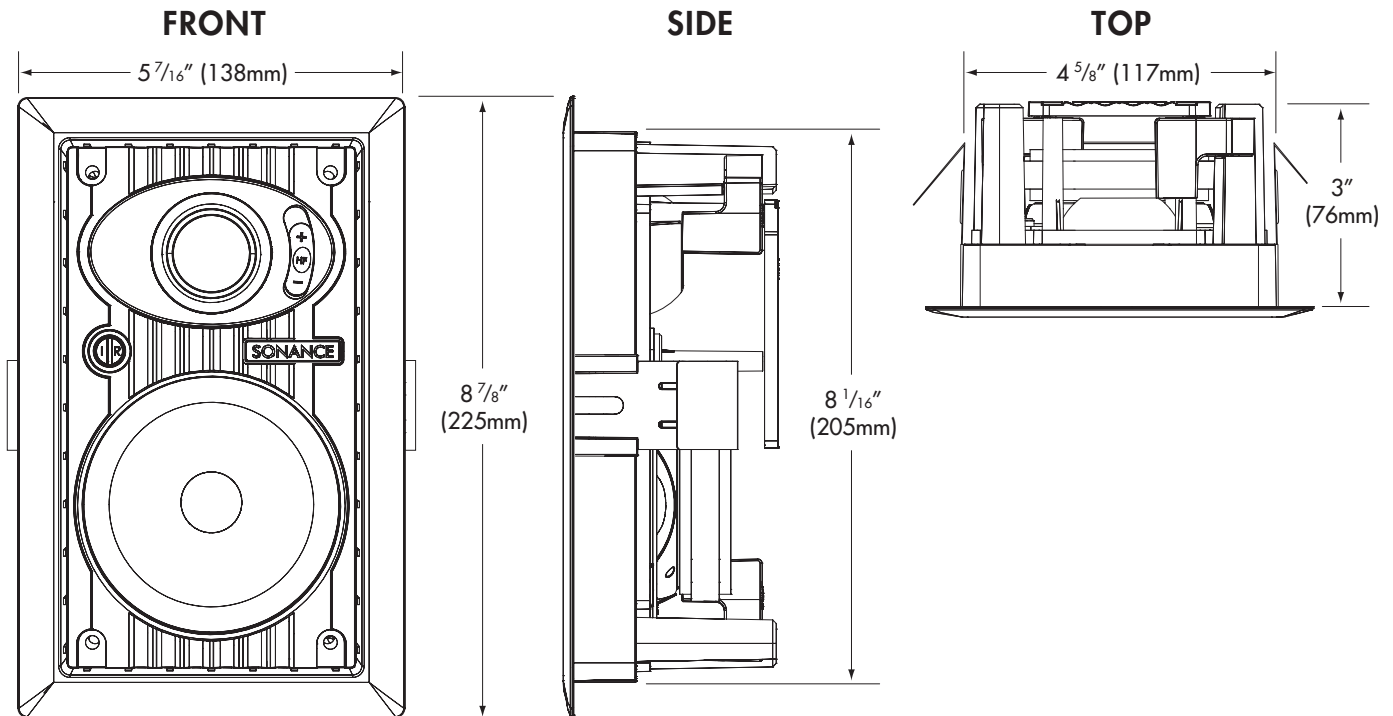

M-Series In-Wall Speakers

Dimensions:

(all Merlot M-Series Speakers)

SONANCE®

212 Avenida Fabricante

San Clemente, CA 92672-7531 USA

(800) 582-7777 or (949) 492-7777

FAX: (949) 361-5151

Technical Support: (800) 582-0772

WWW.SONANCE.COM

Limited Lifetime Warranty:

Sonance warrants to the original retail purchaser only that this Sonance product will be free from defects in materials and workmanship, provided the product was purchased from a Sonance Authorized Dealer. For full warranty information please see Instruction Manual.

©2006 Sonance, All Rights Reserved.

Sonance, Sonance Merlot, FastMount and RotoLock are trademarks or registered trademarks of Dana Innovations.

Due to continuous product improvement, all features and specifications are subject to change without notice.

For the latest Sonance product information go to:

www.sonance.com