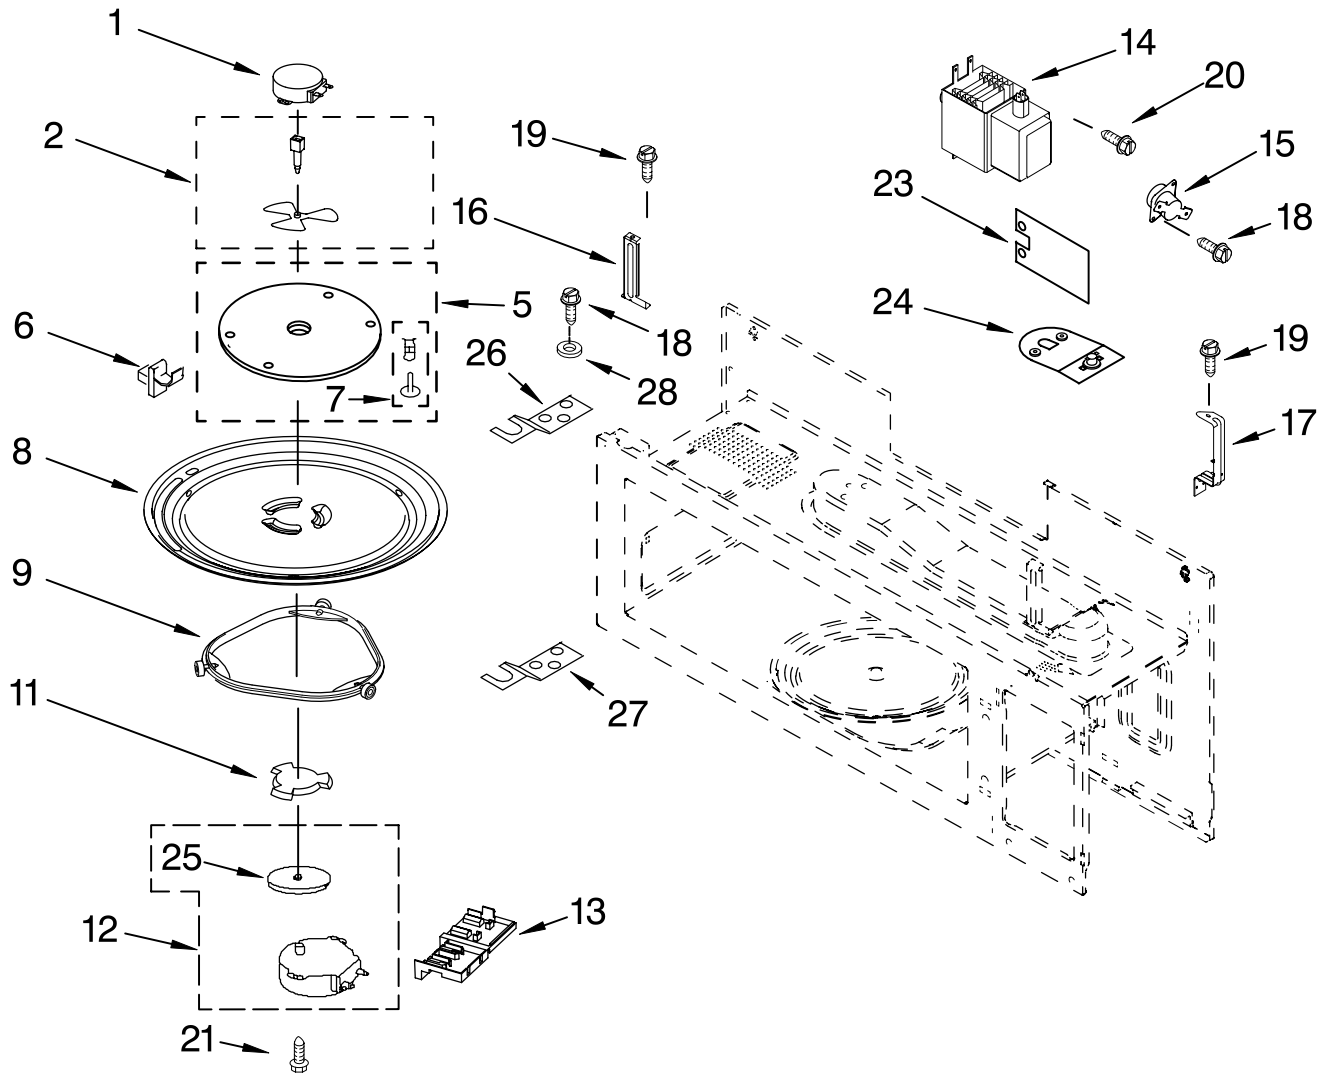

MAGNETRON AND TURNTABLE PARTS

For Models: GH4155XPQ1, GH4155XPB1, GH4155XPT1
(White) (Black) (Biscuit)

Illus. No.	Part No.	DESCRIPTION
1	8205044	Motor, Stirrer
2	8205315	Stirrer Shaft/Blade
5	8184476	Cover, Inlet
6	8204662	Hook, Rack (4)
7	8184549	Nails/Bushings (5 of Each)
8	4393799	Turntable
9	8205778	Ring, Turntable
11	8205779	Driver, Turntable

Illus. No.	Part No.	DESCRIPTION
12	8183953	Motor, Turntable
13	4393756	Cover, Terminal
14	8205791	Magnetron
15	8183698	Thermostat
16	8205792	Holder, Connector (L)
17	8169705	Holder, Connector (R)
18	4393838	Screw
19	8169474	Screw

Illus. No.	Part No.	DESCRIPTION
20	4393831	Screw
21	4393832	Screw
23	8184485	Shield
24	8184585	Thermostat And Bracket
25	8184109	Spacer
26	8183741	Hinge, Upper
27	8183742	Hinge, Lower
28	8204691	Washer

FOR ORDERING INFORMATION REFER TO PARTS PRICE LIST