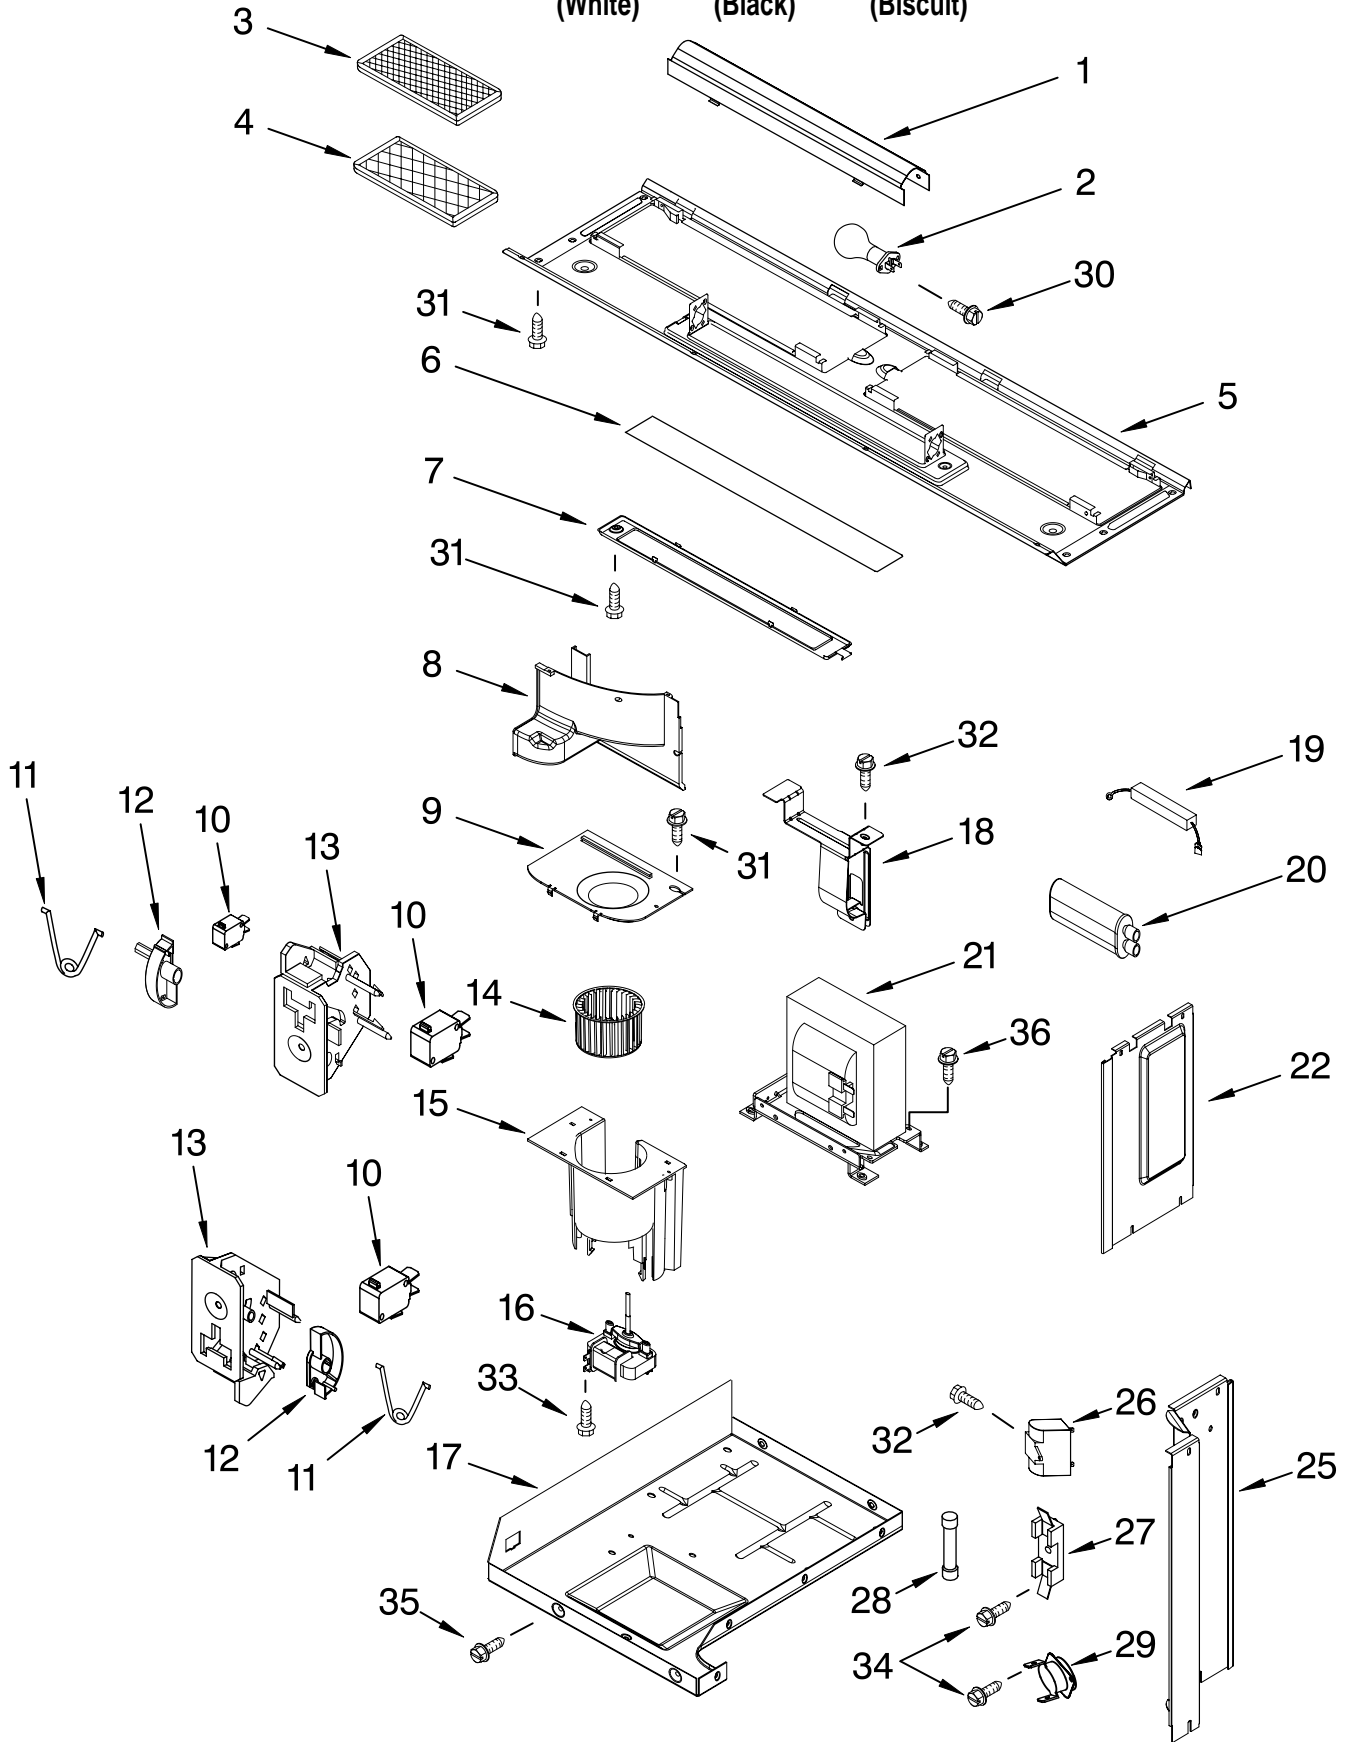

INTERIOR AND VENTILATION PARTS

For Models: GH4155XPQ1, GH4155XPB1, GH4155XPT1
(White) (Black) (Biscuit)

FOR ORDERING INFORMATION REFER TO PARTS PRICE LIST

INTERIOR AND VENTILATION PARTS

For Models: GH4155XPQ1, GH4155XPB1, GH4155XPT1
(White) (Black) (Biscuit)

Illus. No.	Part No.	DESCRIPTION
1	4393688	Reflector, Lamp
2	4393681	Lamp (2)
3	8169645	Filter, Charcoal
4	8169758	Filter, Grease
5	8185105	Plate, Bottom
6	8185210	Glass, Lamp
7	8184308	Holder, Glass
8	8205045	Guide, Air (Magnetron)
9	8183823	Cover, Fan
10	8204656	Switch, Micro (3)
11	8169438	Spring, Interlock (2)
12	8183824	Plate, Cam (2)
13	4393595	Support, Interlock (2)
14	8183825	Wheel, Fan
15	8184310	Housing, Fan
16	8185211	Motor, Fan
17	8185212	Chassis
18	8184311	Holder, Capacitor
19	8184664	Diode, H.V.
20	8169501	Capacitor, H.V.
21	8204844	Transformer, H.V.
22	8204657	Plate, Side (R)
25	8204658	Plate, Side (L)
26	8205553	Capacitor
27	8184312	Holder, Fuse
28	4393308	Fuse
29	8183703	Thermostat
30	8169474	Screw
31	4393835	Screw
32	4393472	Screw
33	4393833	Screw
34	8169478	Screw
35	8169479	Screw
36	4393839	Screw

FOR ORDERING INFORMATION REFER TO PARTS PRICE LIST