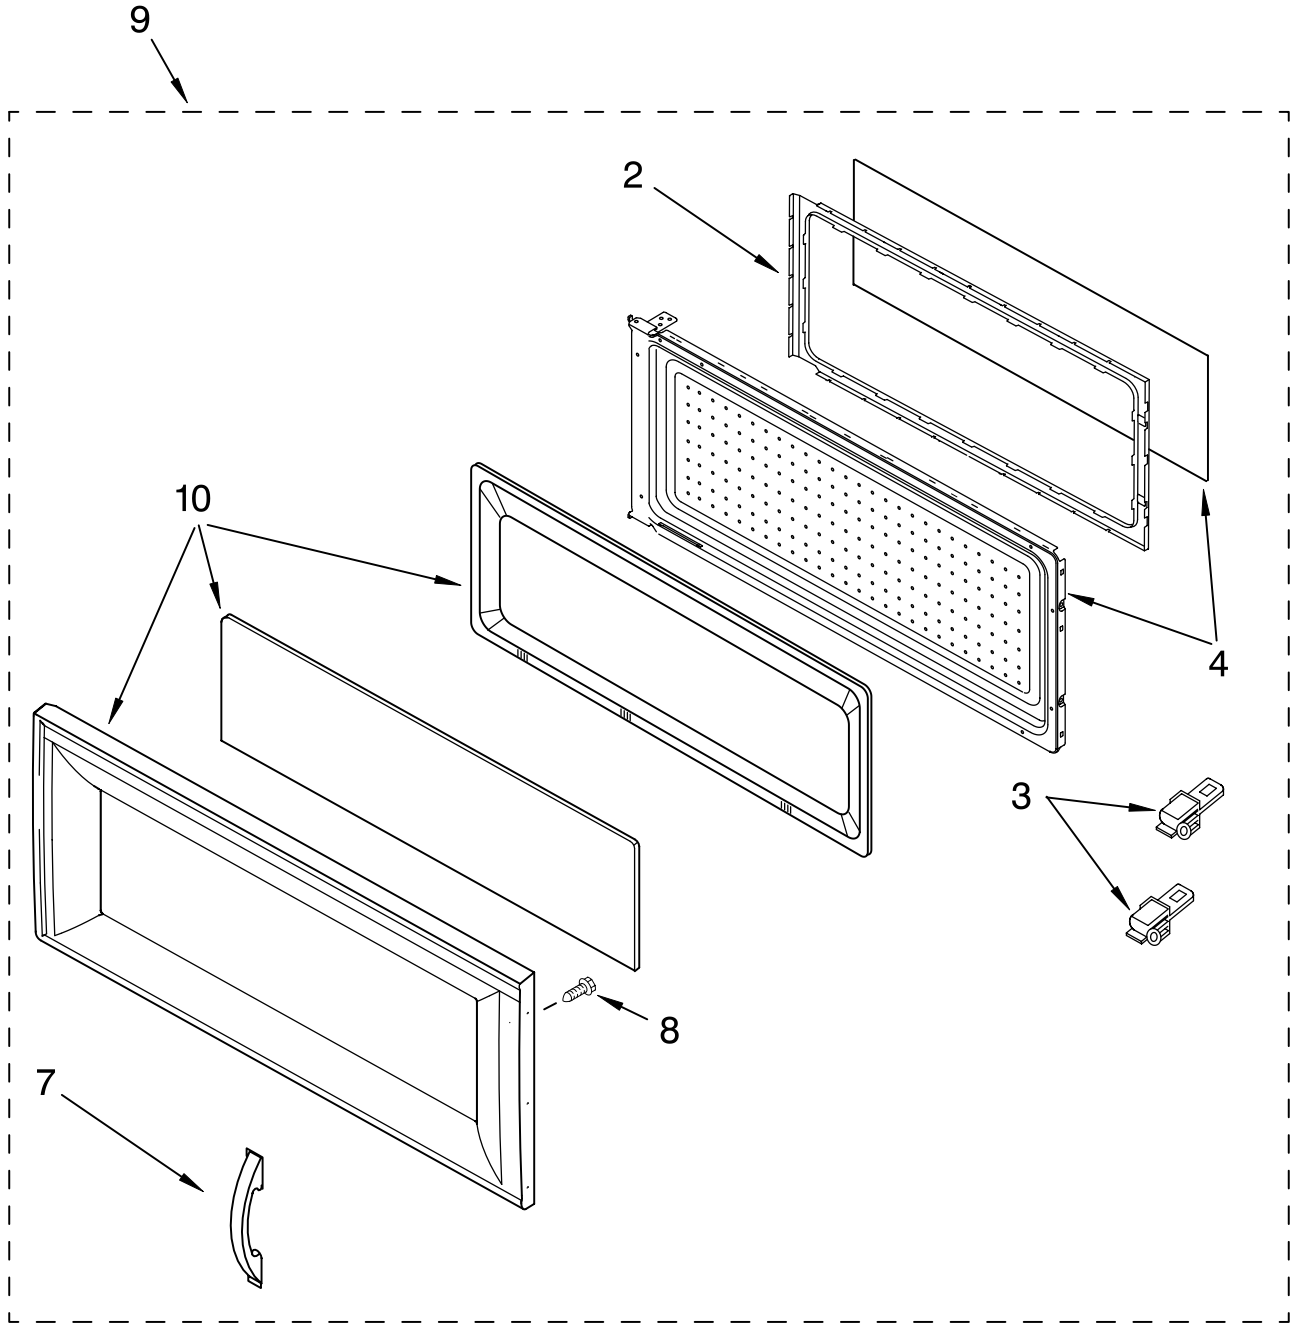

DOOR PARTS

For Models: GH4155XPQ1, GH4155XPB1, GH4155XPT1
(White) (Black) (Biscuit)

Illus. No.	Part No.	DESCRIPTION
2	8169545	Frame, Inner
3	4393913	Latch, Door
4		Body, Door
	8185107	White
	8185109	Black
	8185108	Biscuit

Illus. No.	Part No.	DESCRIPTION
7		Handle, Door
	4393777	White
	4393782	Black
	8169642	Biscuit
8	4393833	Screw

Illus. No.	Part No.	DESCRIPTION
9		Door, Complete
	8205327	White
	8205328	Black
	8205329	Biscuit
10		Frame, Outer
	8205324	White
	8205325	Black
	8205326	Biscuit

FOR ORDERING INFORMATION REFER TO PARTS PRICE LIST