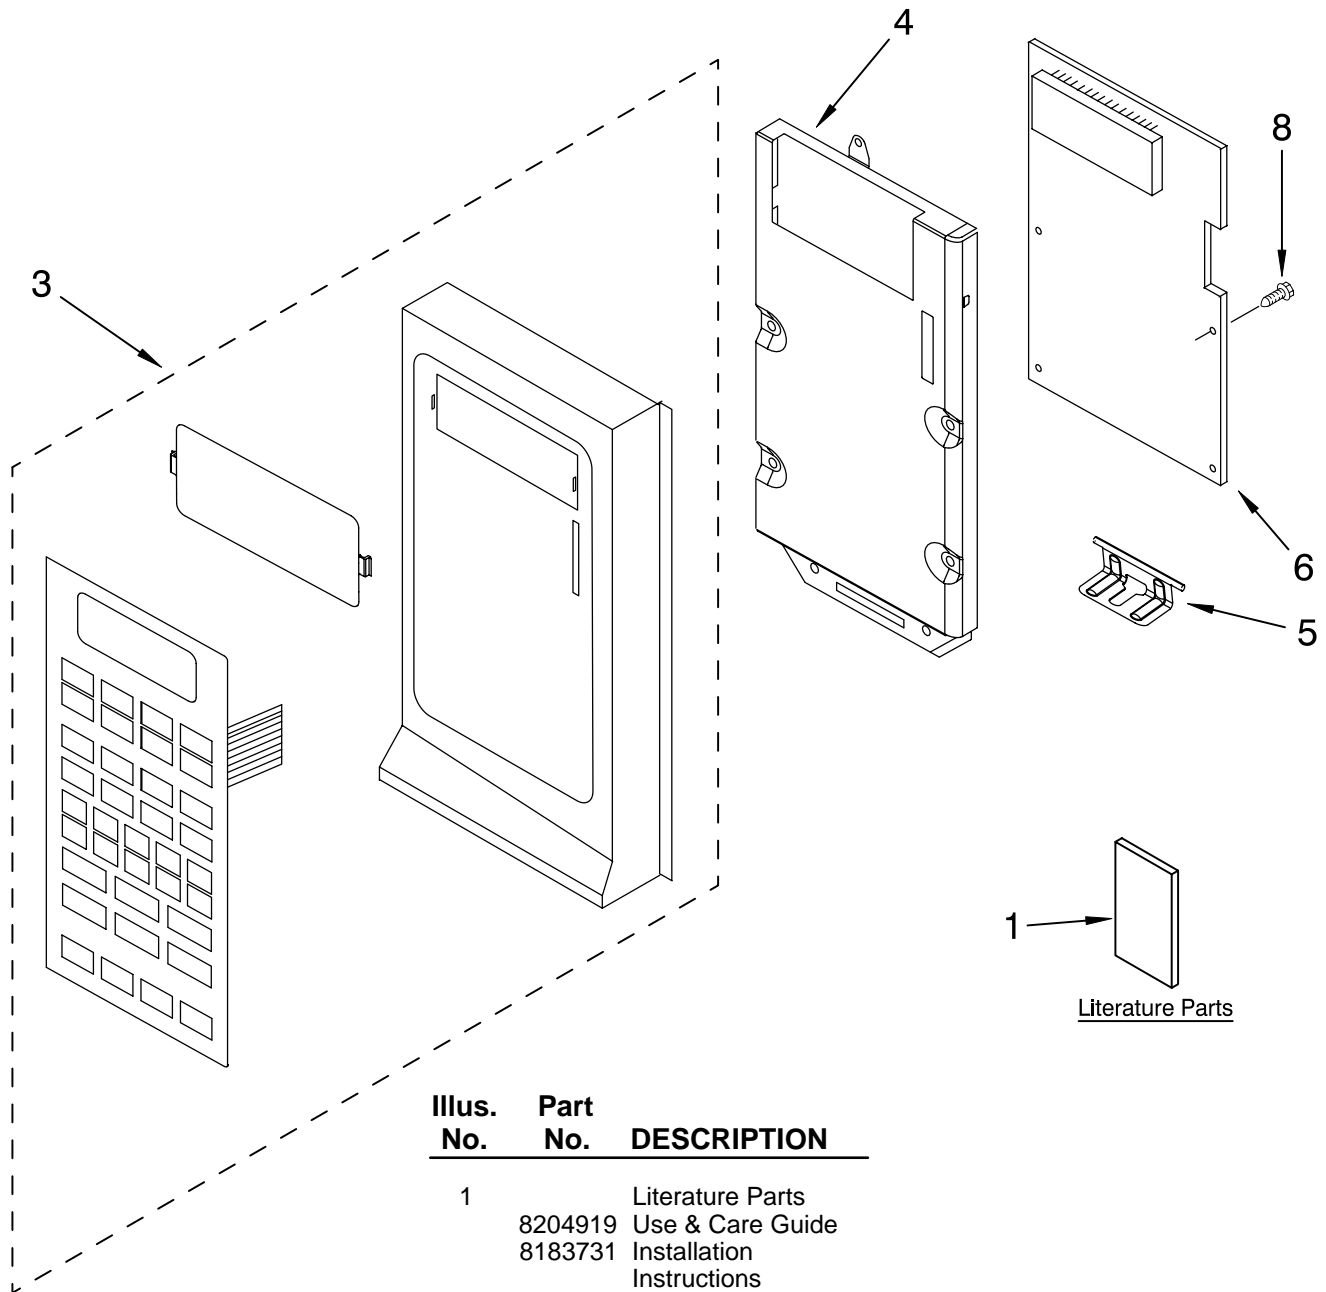

# CONTROL PANEL PARTS

For Models: GH4155XPQ1, GH4155XPB1, GH4155XPT1  
(White) (Black) (Biscuit)

MICROWAVE  
HOOD  
COMBINATION

Illus. No.	Part No.	DESCRIPTION
1		Literature Parts
	8204919	Use & Care Guide
	8183731	Installation Instructions
	8205611	Tech Sheet
	8204929	Guide, Cooking (Label)
3		Panel, Control
	8205330	White
	8205331	Black
	8205332	Biscuit
4	8183821	Bracket, Control
5	4393744	Plate, Hinge
6	8183726	Microcomputer
8	4393346	Screw