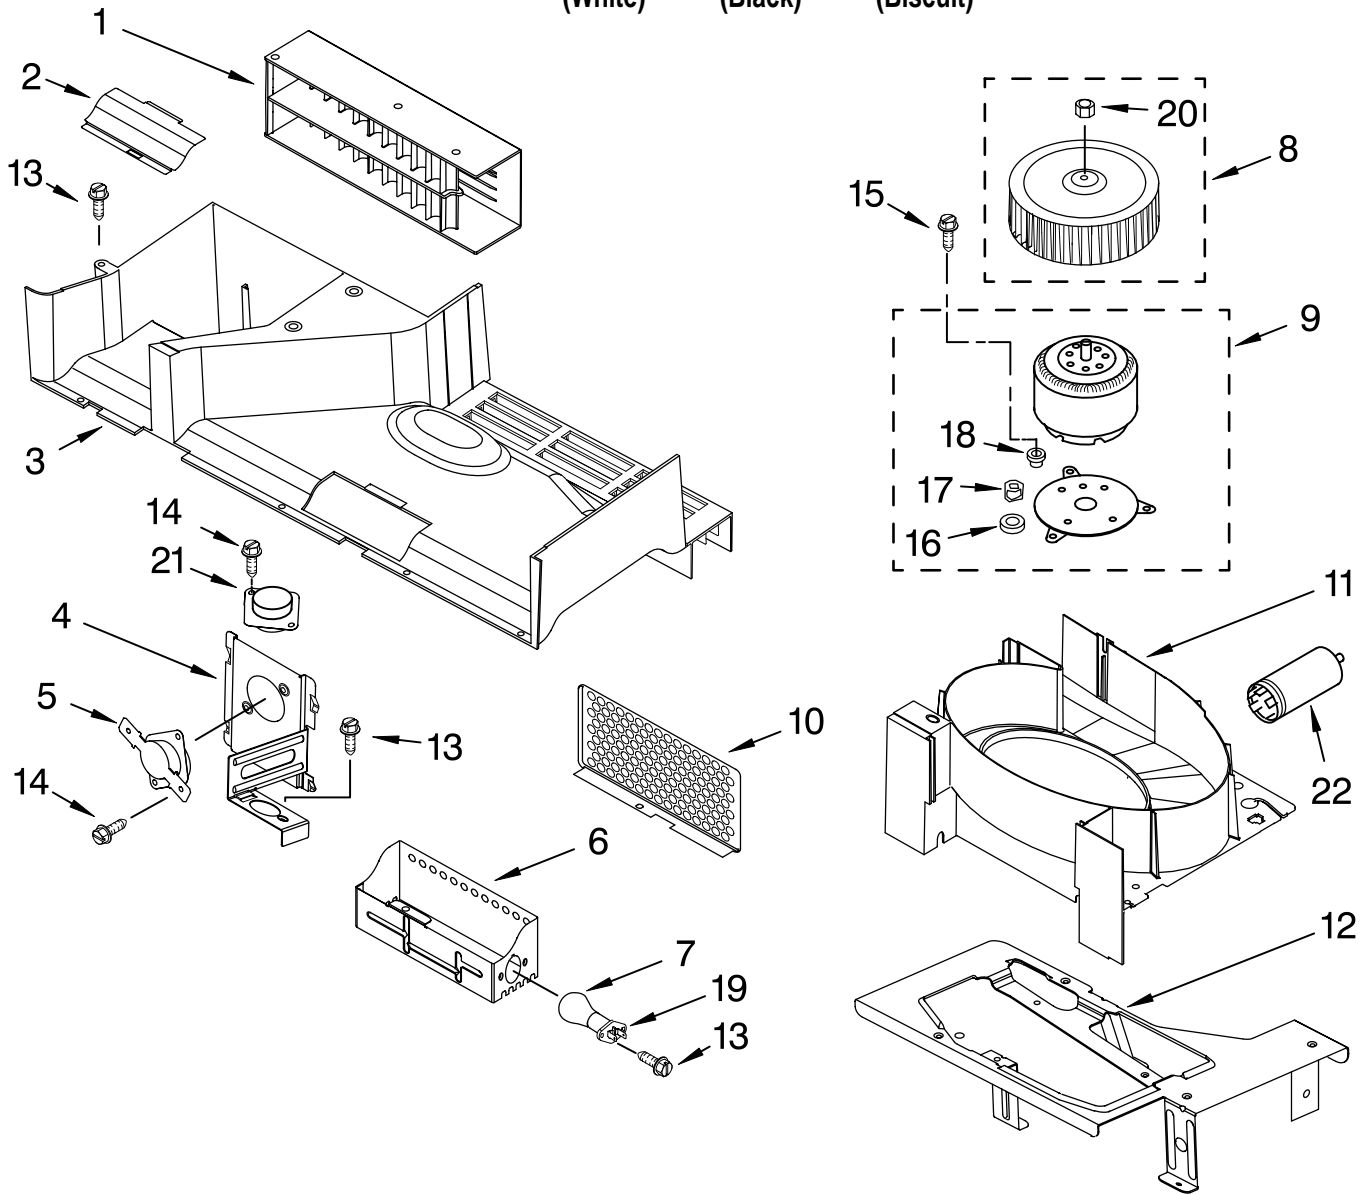

AIR FLOW PARTS

For Models: GH4155XPQ1, GH4155XPB1, GH4155XPT1
(White) (Black) (Biscuit)

Illus. No.	Part No.	DESCRIPTION
1	8184638	Deflector, Air
2	8169557	Reflector, Air
3	8185083	Duct, Air
4	8204653	Bracket, Thermostat
5	8183697	Thermostat
6	8184745	Housing, Lamp
7	4393681	Lamp
8	8204694	Wheel, Fan

Illus. No.	Part No.	DESCRIPTION
9	8204751	Motor, Fan
10	8204754	Shield
11	8184624	Housing, Fan
12		Bracket, Fan (Not Serviced)
13	8169474	Screw
14	8169478	Screw

Illus. No.	Part No.	DESCRIPTION
15	4393830	Screw
16	4393874	Plate, Damper
17	8184129	Spacer, Copper Pipe
18	8169635	Cushion, Mtr
19	8169539	Holder, Lamp
20	8184404	Nut
21	4393808	Sensor, Humidity
22	8169561	Filter

FOR ORDERING INFORMATION REFER TO PARTS PRICE LIST