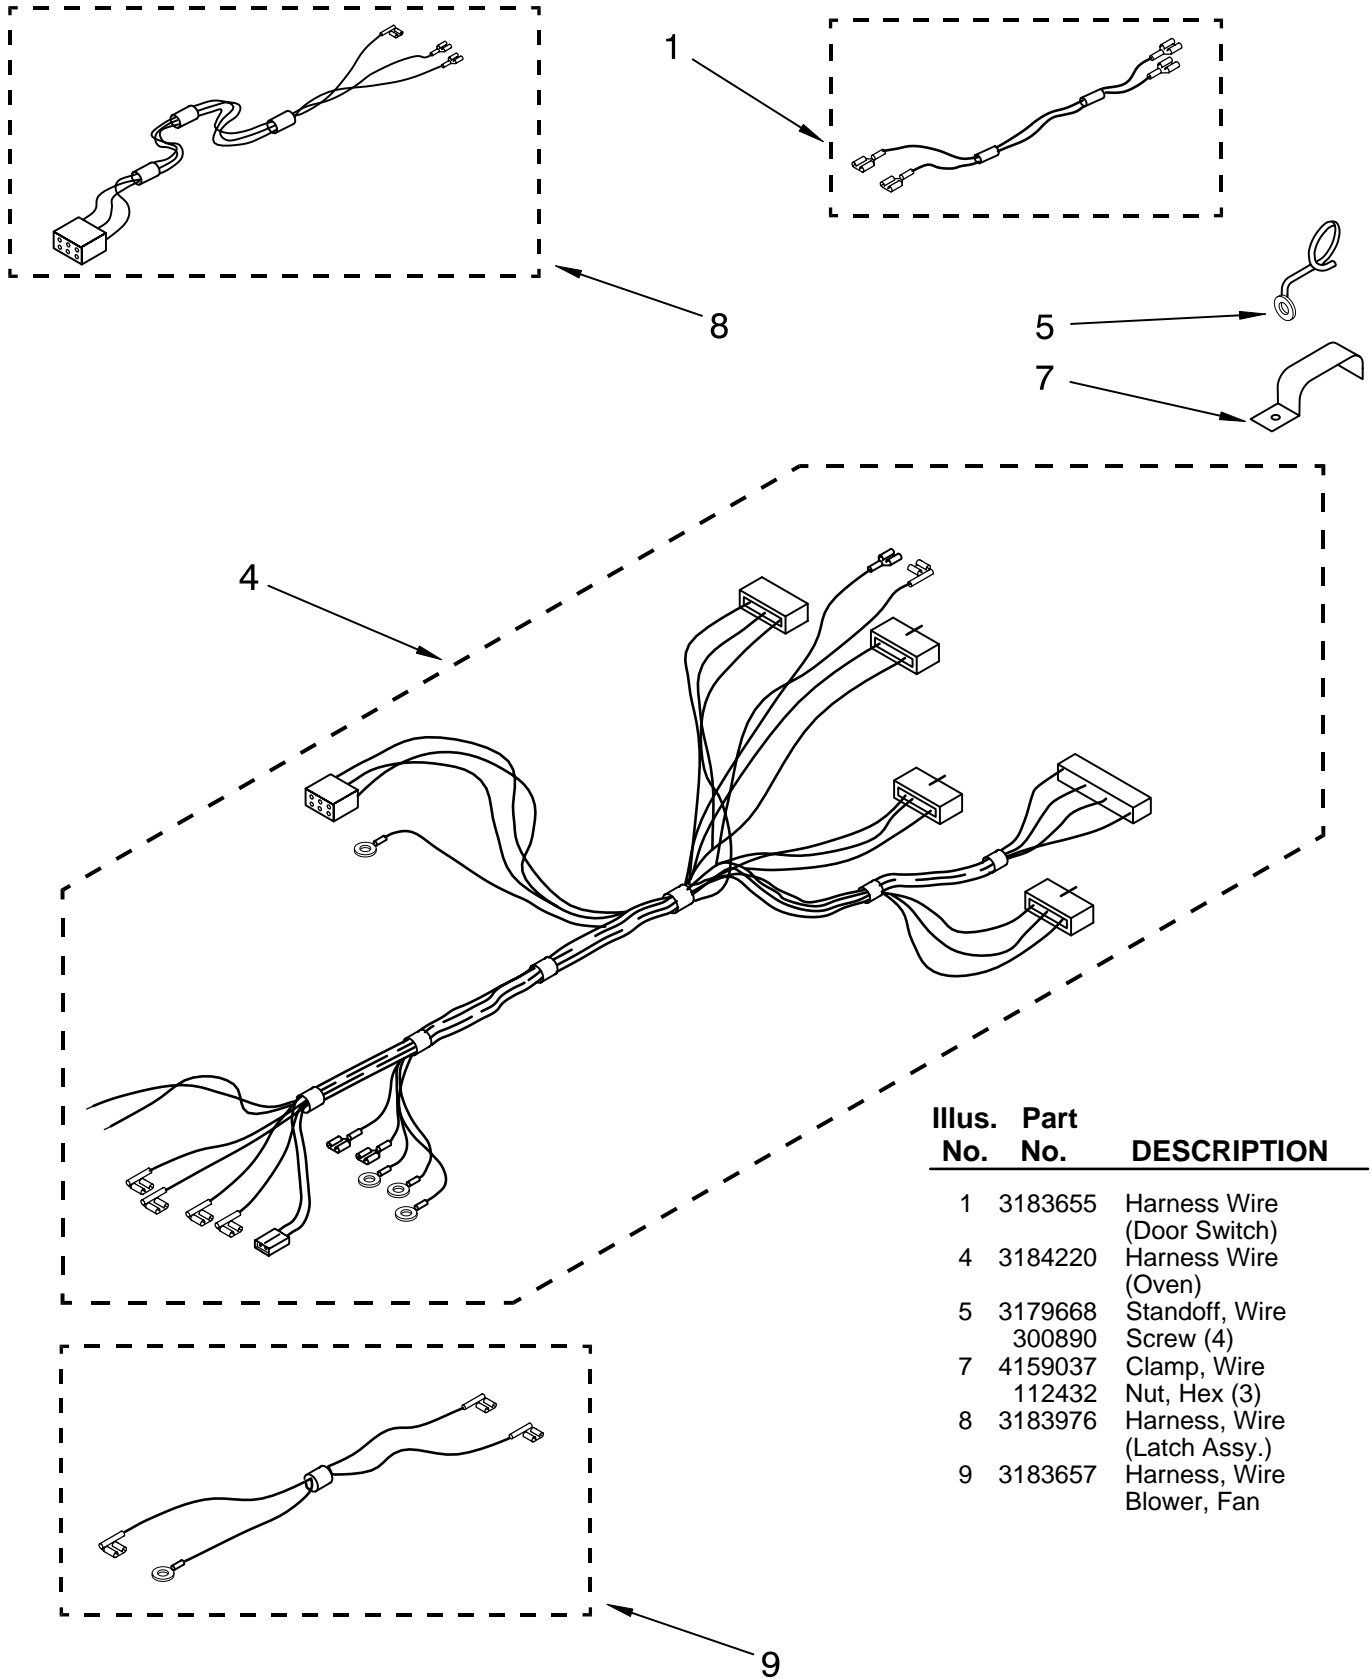

WIRING HARNESS PARTS

For Model: KEB1141YBL1

Illus. No.	Part No.	DESCRIPTION
1	3183655	Harness Wire (Door Switch)
4	3184220	Harness Wire (Oven)
5	3179668 300890	Standoff, Wire Screw (4)
7	4159037	Clamp, Wire
	112432	Nut, Hex (3)
8	3183976	Harness, Wire (Latch Assy.)
9	3183657	Harness, Wire Blower, Fan

FOR ORDERING INFORMATION REFER TO PARTS PRICE LIST