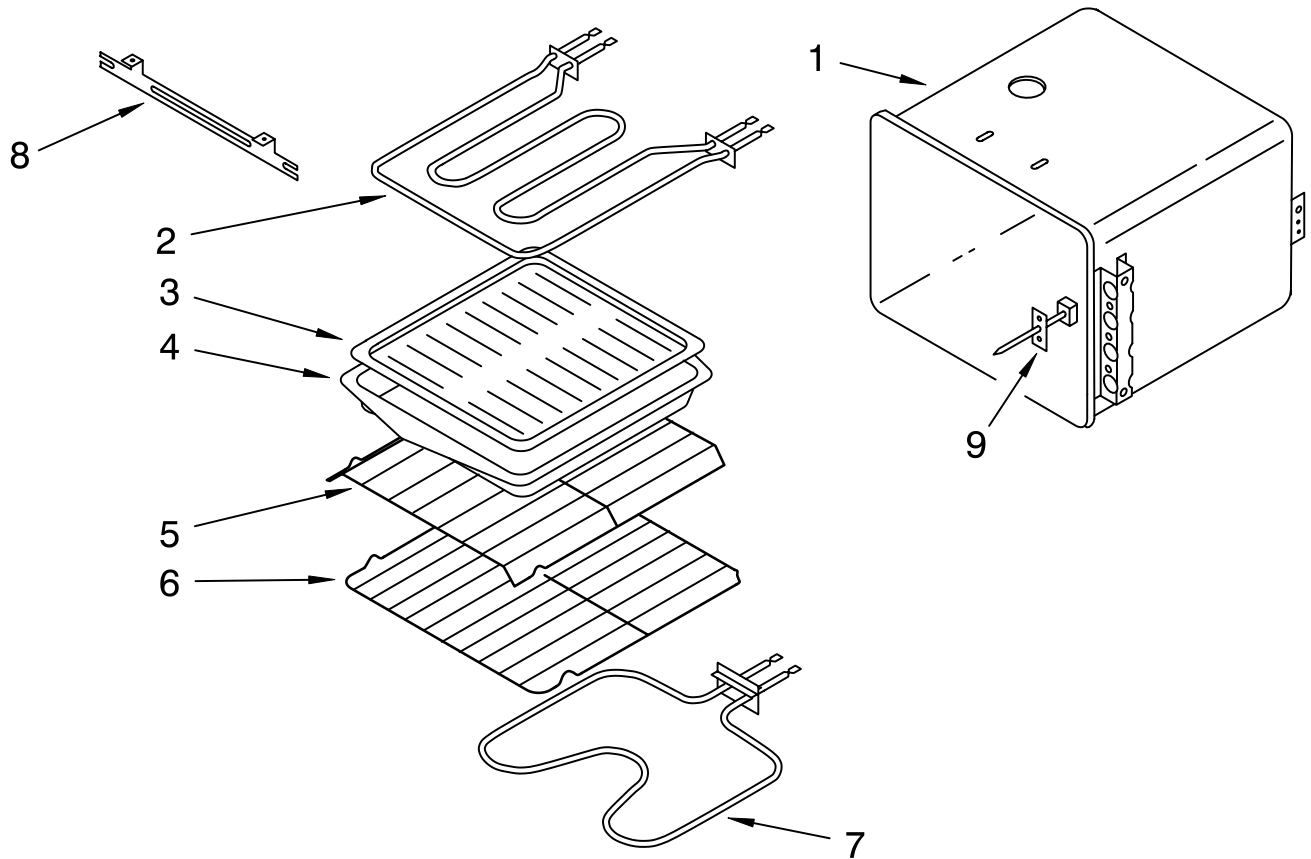

OVEN LINER PARTS

For Model: KEB141YBL1

Illus. No.	Part No.	DESCRIPTION

NOTE: The screws and nuts required to attach a part are listed immediately following that part.

1	3177470	Liner, Oven
2	661415	Element, Broil
	3185383	Screw (4)
3	3147563	Grill, Broil
4	3147845	Pan, Broiler
5	3185309	Rack, Offset
6	3185310	Rack, Oven
7	661416	Element, Bake
8	3180694	Bracket, Element
	3185383	Screw (4)
9	3148440	Sensor, Heat
	3185383	Screw (2)

FOR ORDERING INFORMATION REFER TO PARTS PRICE LIST