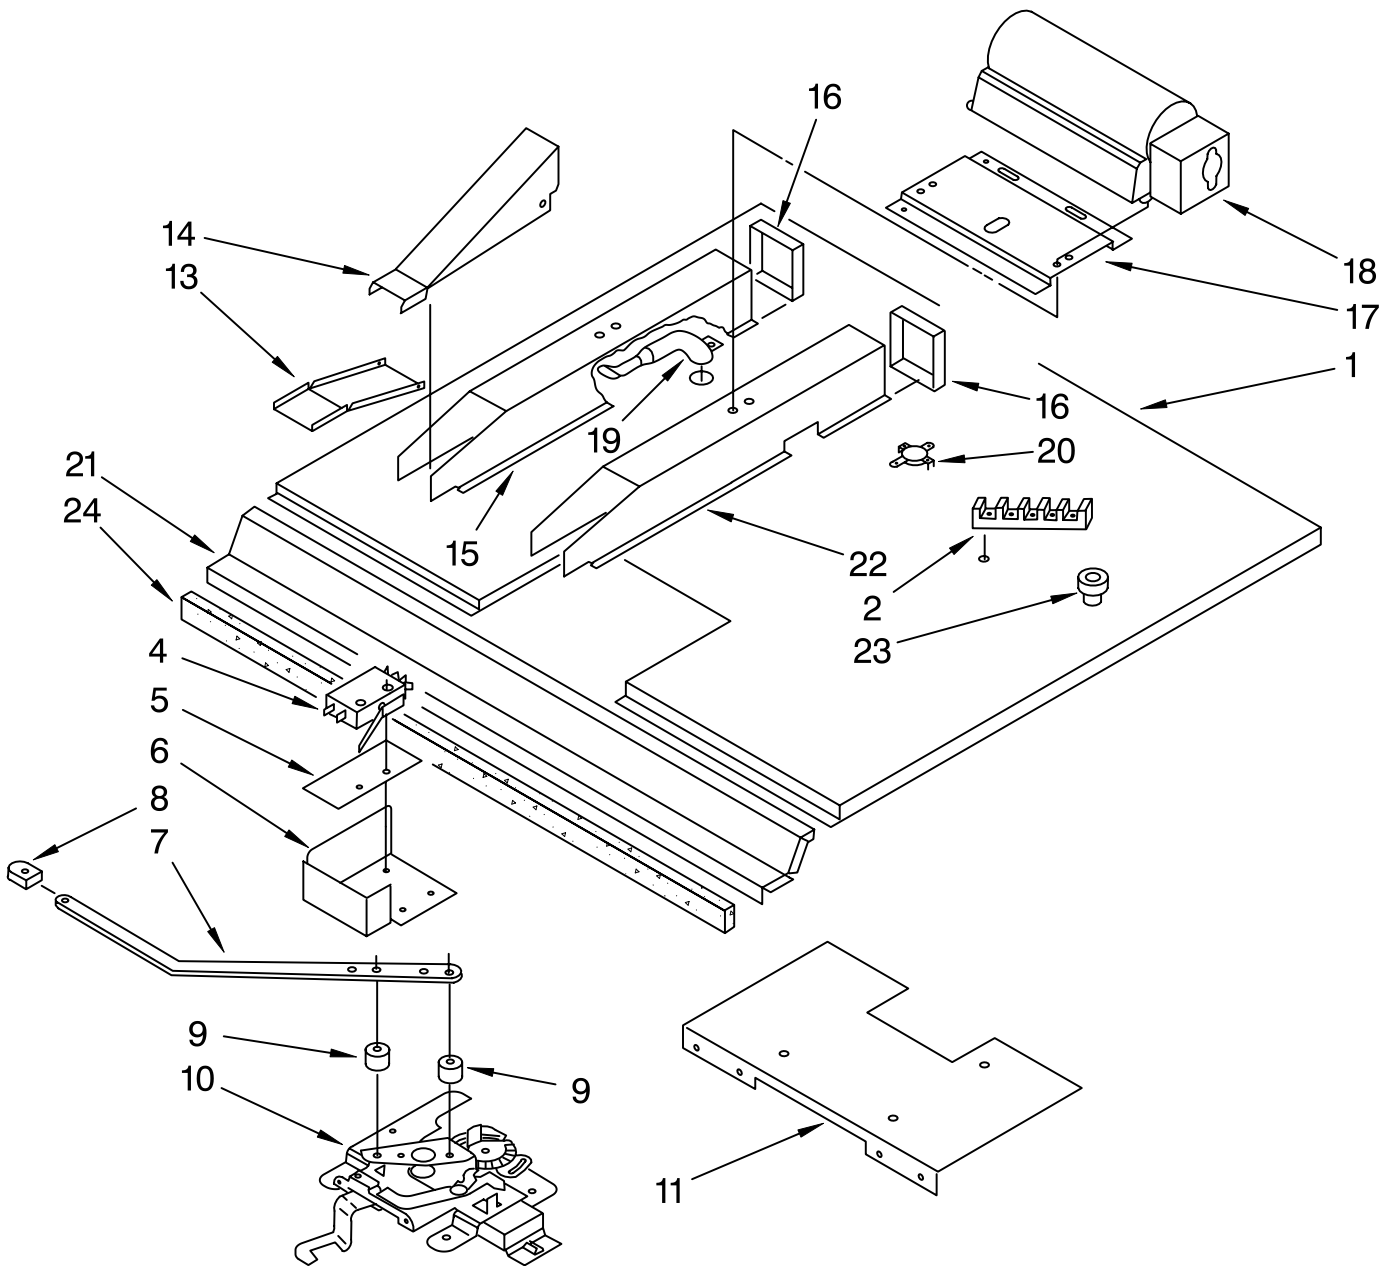

LATCH AND VENT PARTS

For Model: KEB1141YBL1

Illus. No.	Part No.	DESCRIPTION	Illus. No.	Part No.	DESCRIPTION	Illus. No.	Part No.	DESCRIPTION
NOTE: The screws and nuts required to attach a part are listed immediately following that part.			9	3184040	Spacer, Latch Handle	17	3183533	Bracket, Mounting
1	3183747	Module, Top		3184037	Screw (2)		3177991	Screw (4)
2	258076	Block, Terminal	10	3178410	Latch Mechanism	18	3183720	Blower, fan
3	308043	Screw (2)	11	3177496	Plate, Mounting		300890	Screw (5)
4	3183784	Switch, latch		3177991	Screw	19	3183791	Tube, Vent
5	3178185	Insulator, Switch	13	3183954	Nozzle, Vent Bottom		300890	Screw
6	3177662	Guard, Latch	14	3183955	Nozzle, Vent Top	20	3149650	SPST Thermostat
7	3177969	Handle, Latch		300890	Screw (6)		300890	Screw (2)
8	3184039	Knob, Latch Handle	15	3183999	Box, Vent	21	3183799	Shield, Heat
	3183294	Screw	16	3183964	End, Vent Box		3177991	Screw (2)
				300890	Screw (6)	22	3183953	Box, Vent
						23	4159035	Bushing
						24	313755	Seal, foam

FOR ORDERING INFORMATION REFER TO PARTS PRICE LIST