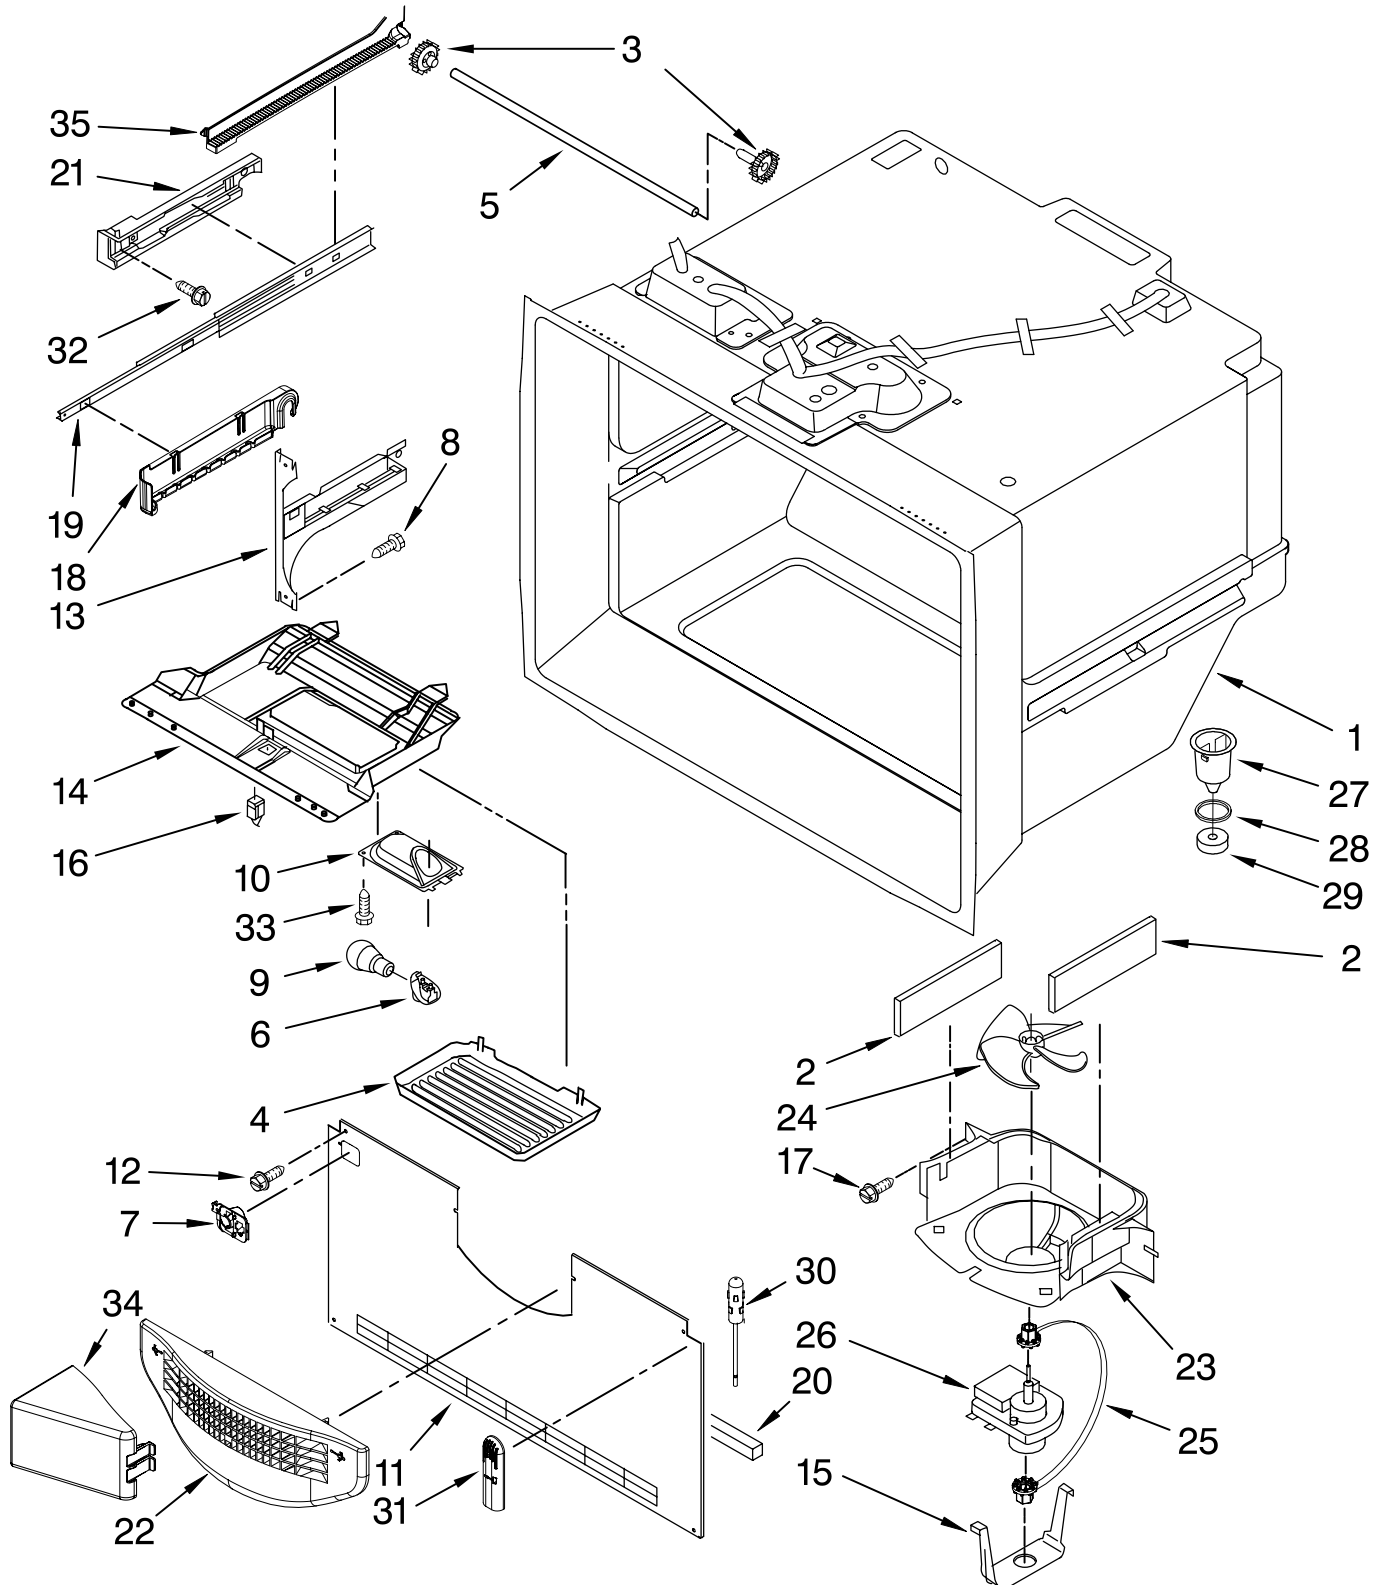

FREEZER LINER PARTS

For Models: MFD2562VEA10, MFD2562VEB10, MFD2562VEM10, MFD2562VEW10
(Monochromatic Satina) (Black) (Monochromatic Stainless) (White)

The model(s) number shown may be different than what is printed on the model/serial tag of your product. The number(s) shown combine the model number and the first two digits of the serial number from the product tag.

FOR ORDERING INFORMATION REFER TO PARTS PRICE LIST