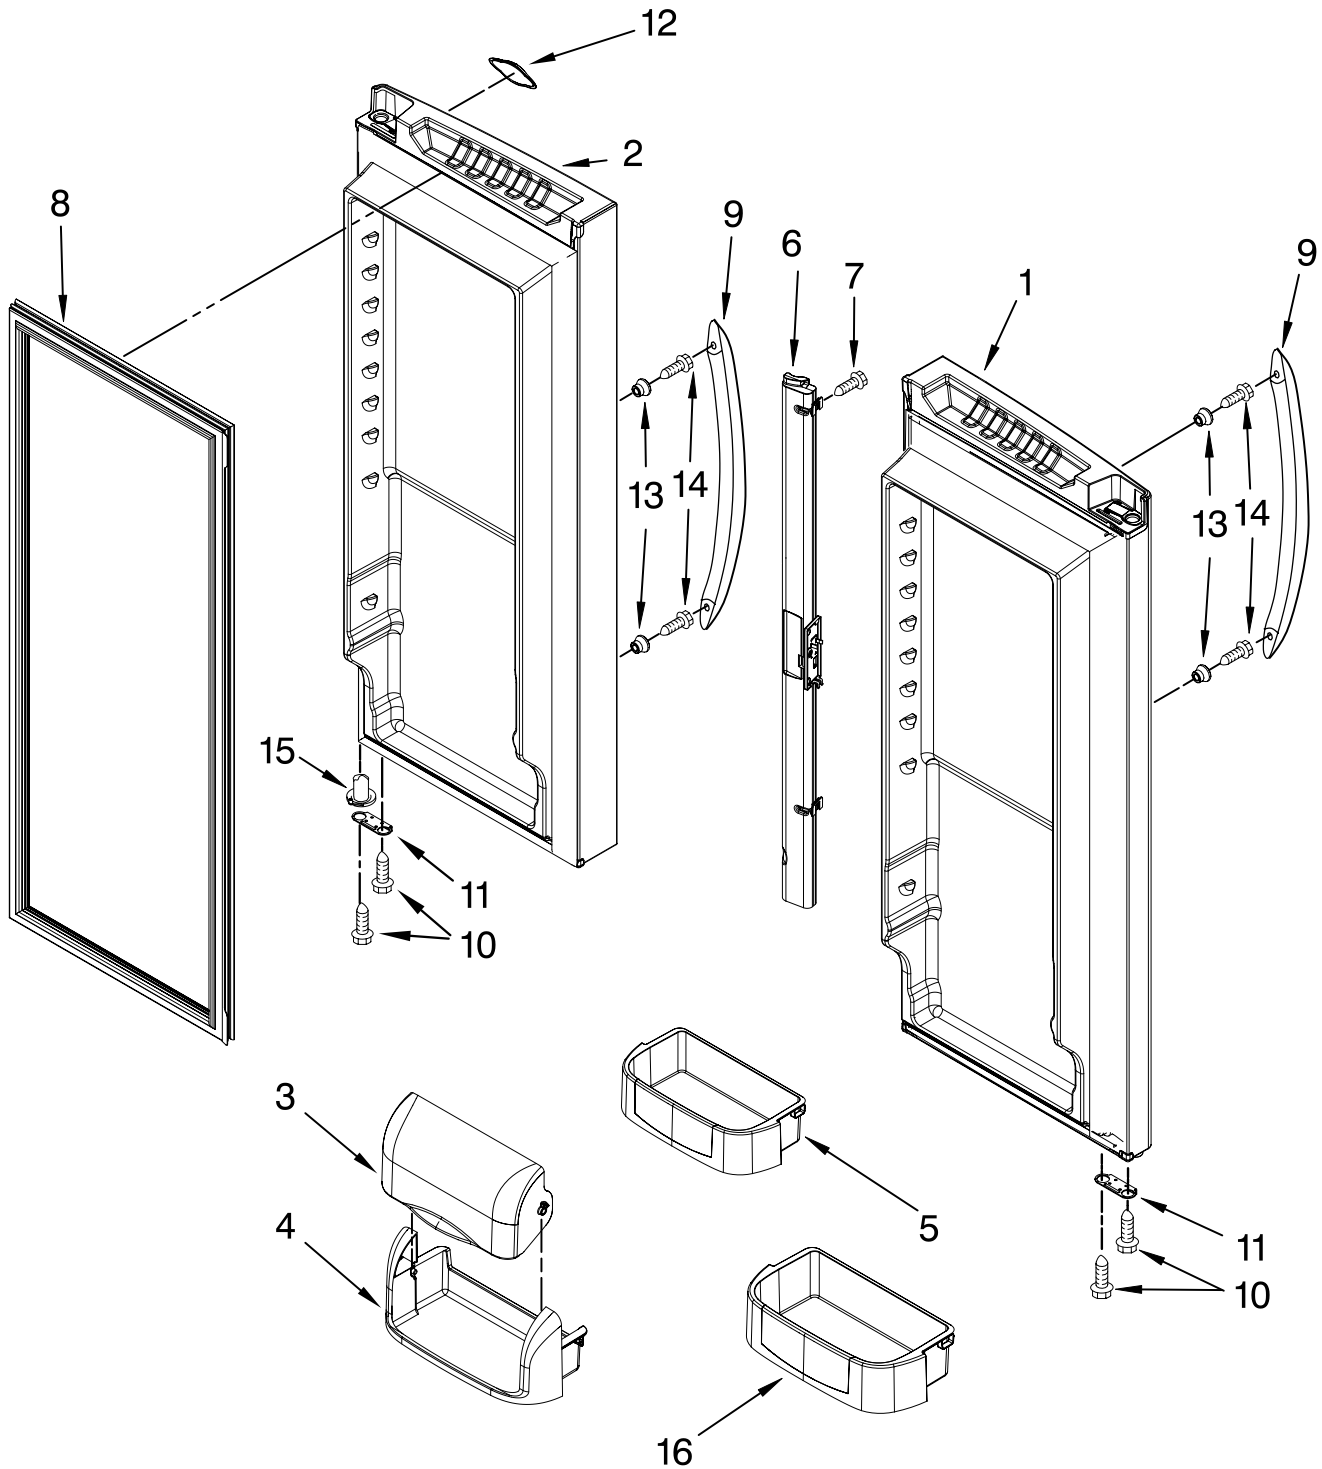

REFRIGERATOR DOOR PARTS

For Models: MFD2562VEA10, MFD2562VEB10, MFD2562VEM10, MFD2562VEW10
(Monochromatic Satina) (Black) (Monochromatic Stainless) (White)

The model(s) number shown may be different than what is printed on the model/serial tag of your product. The number(s) shown combine the model number and the first two digits of the serial number from the product tag.

FOR ORDERING INFORMATION REFER TO PARTS PRICE LIST