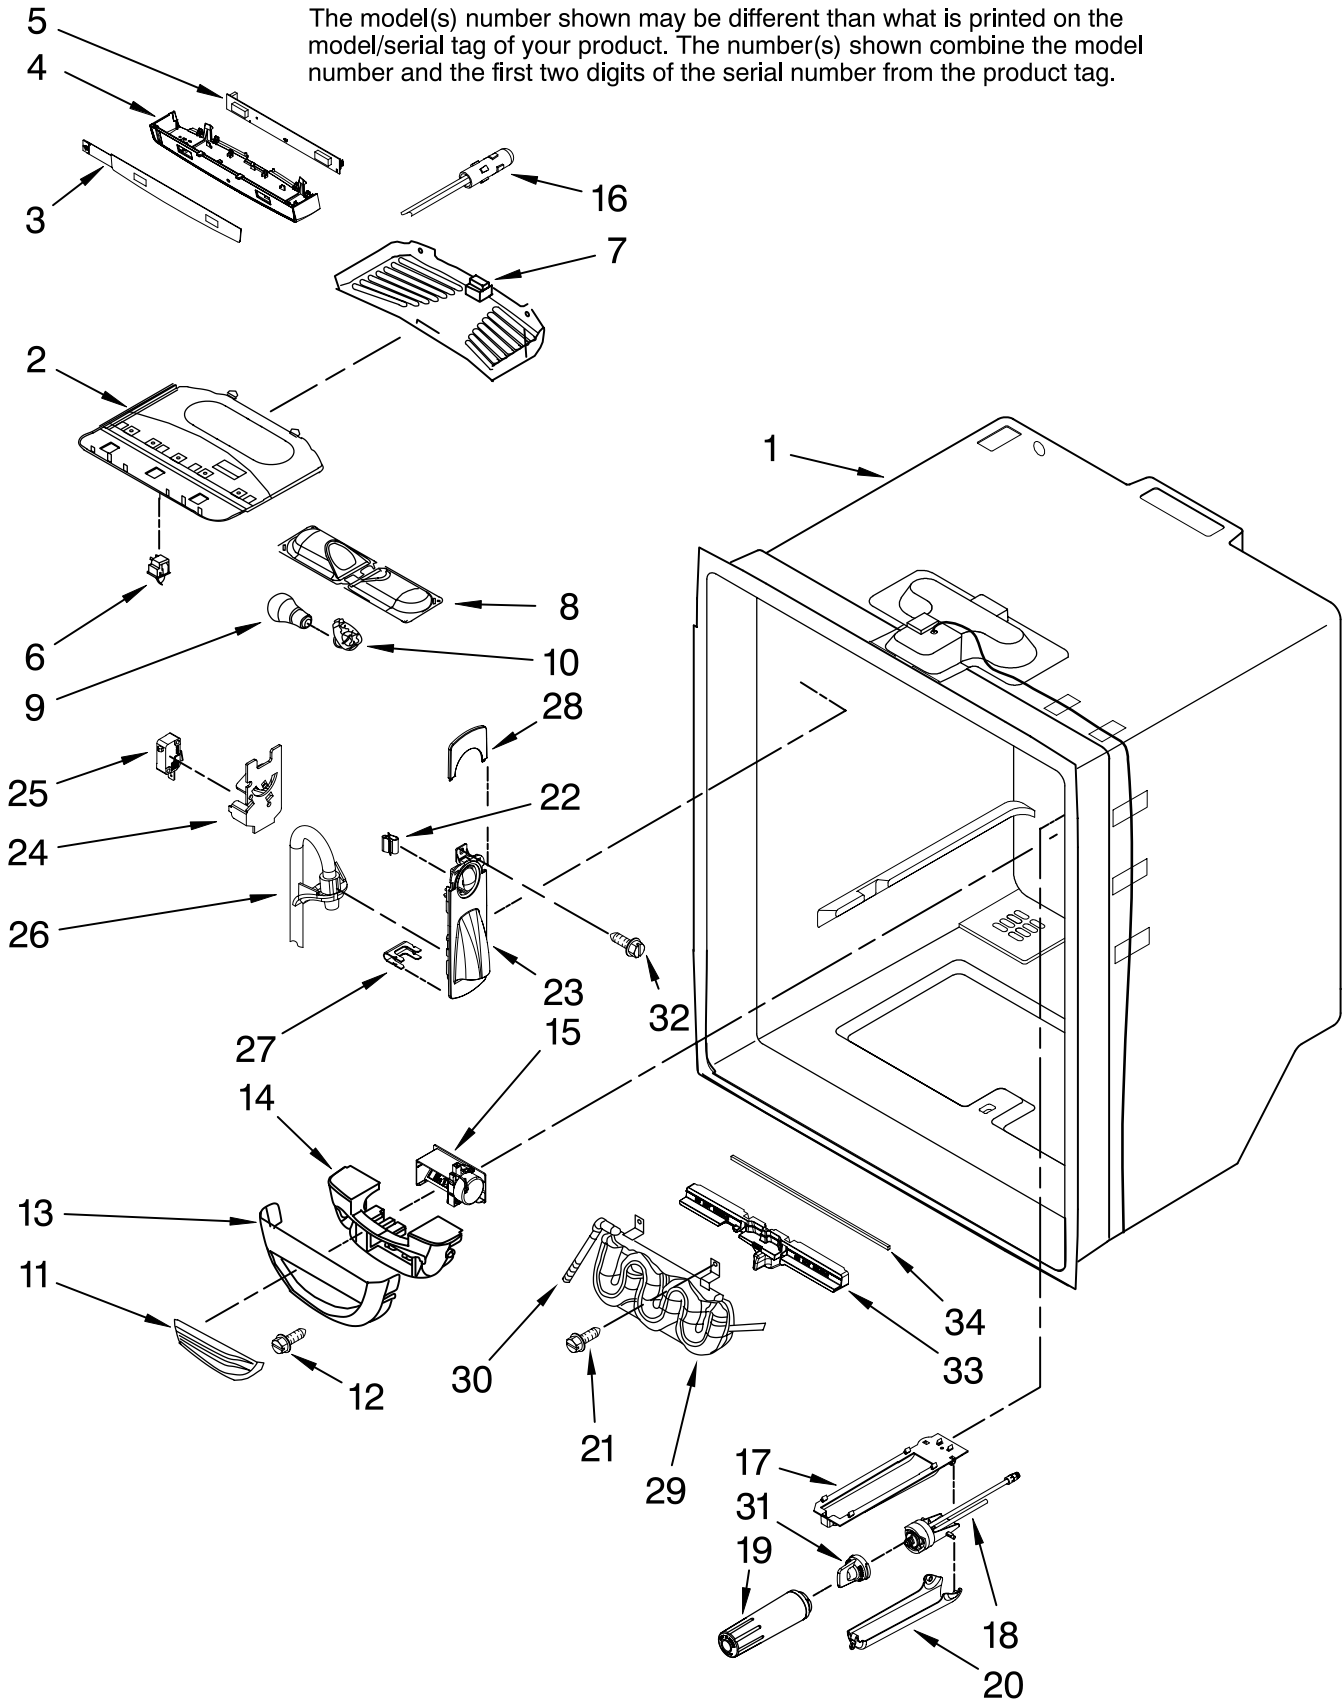

REFRIGERATOR LINER PARTS

For Models: MFD2562VEA10, MFD2562VEB10, MFD2562VEM10, MFD2562VEW10
(Monochromatic Satina) (Black) (Monochromatic Stainless) (White)

The model(s) number shown may be different than what is printed on the model/serial tag of your product. The number(s) shown combine the model number and the first two digits of the serial number from the product tag.

FOR ORDERING INFORMATION REFER TO PARTS PRICE LIST