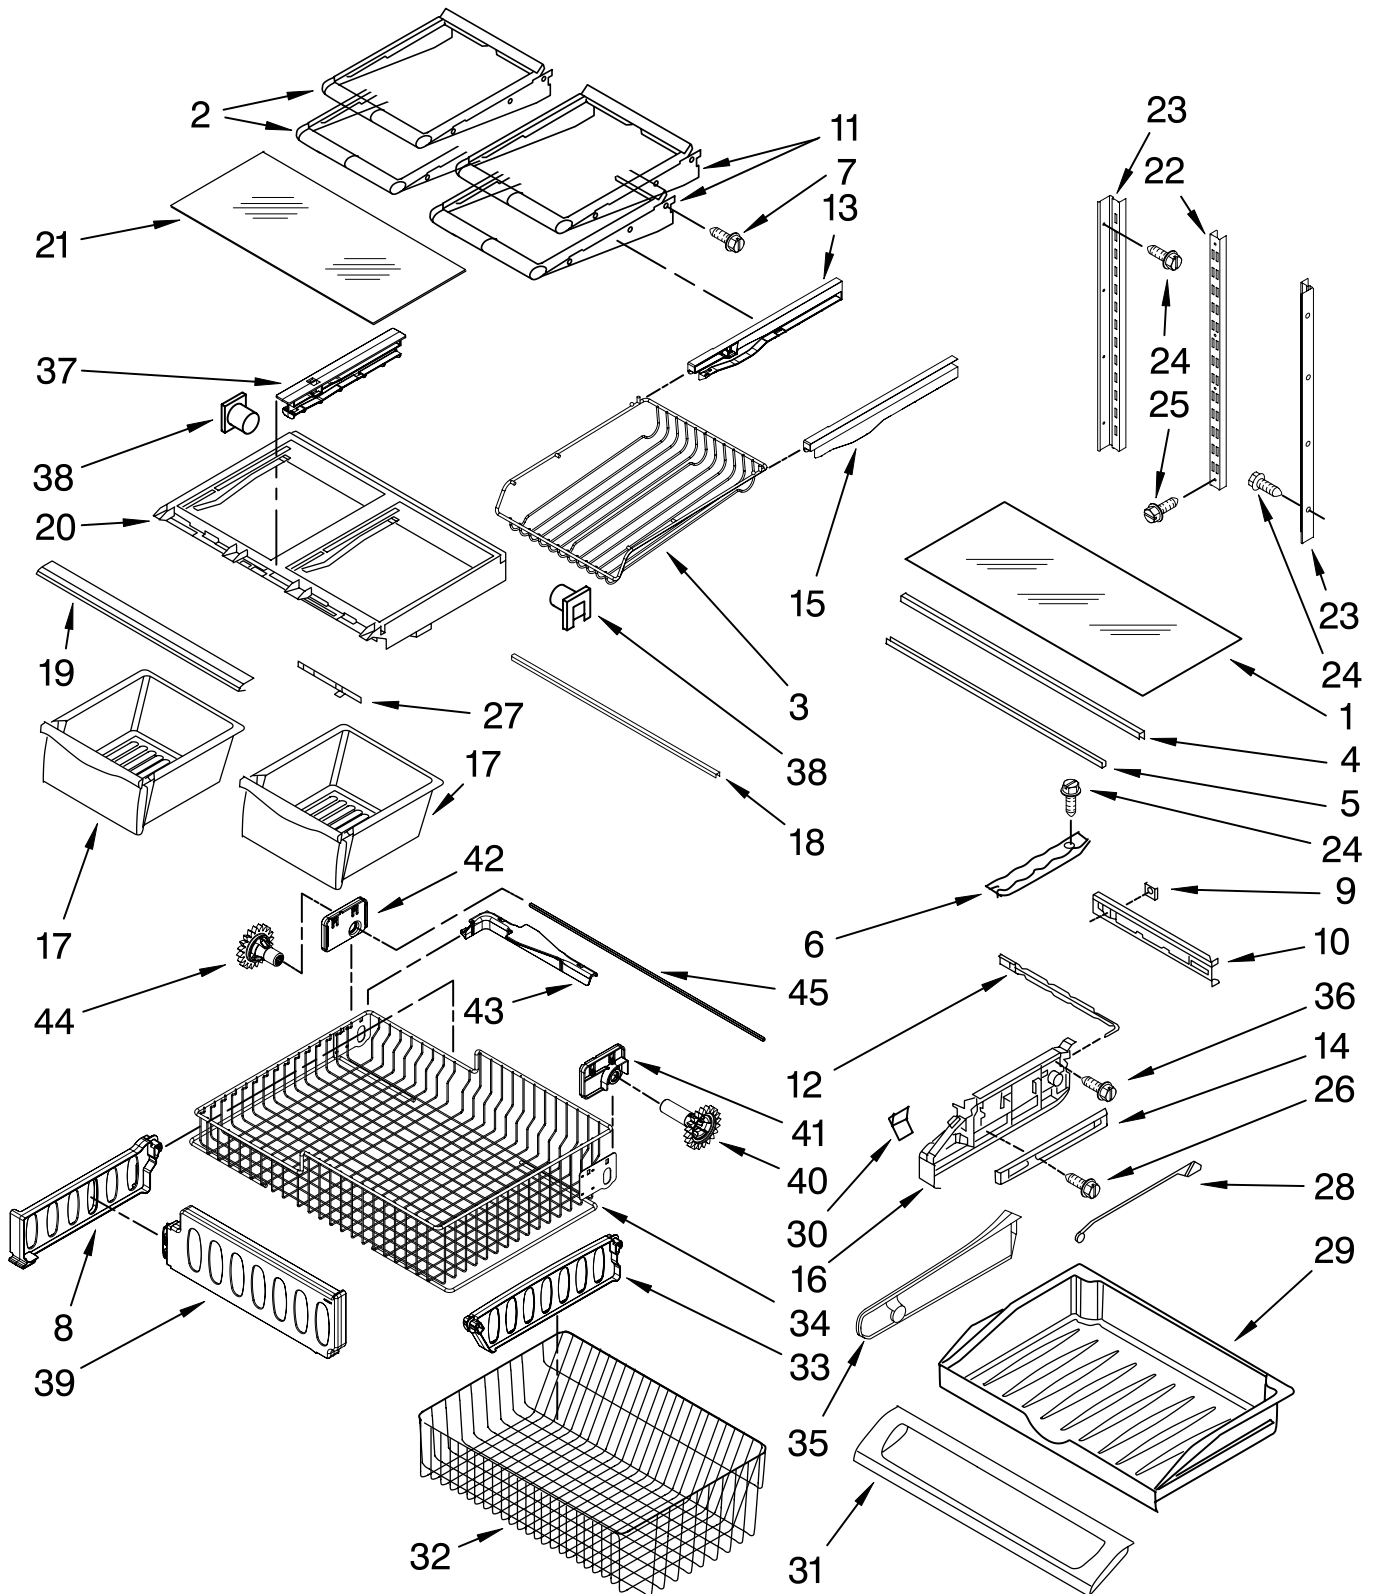

SHELF PARTS

For Models: MFD2562VEA10, MFD2562VEB10, MFD2562VEM10, MFD2562VEW10
(Monochromatic Satina) (Black) (Monochromatic Stainless) (White)

The model(s) number shown may be different than what is printed on the model/serial tag of your product. The number(s) shown combine the model number and the first two digits of the serial number from the product tag.

FOR ORDERING INFORMATION REFER TO PARTS PRICE LIST