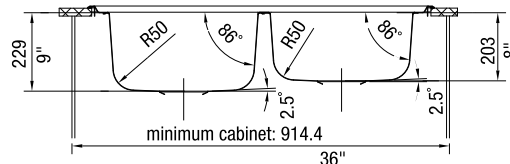

JOB INFORMATION

Job Name: _____

Contact: _____

Date Specified: _____

Specifier: _____

Contractor: _____

KNOCKOUT HOLE LOCATIONS

Pre-drilled for single-hole faucet.

BLANCO AMERICA
800.451.5782
www.blancoamerica.com