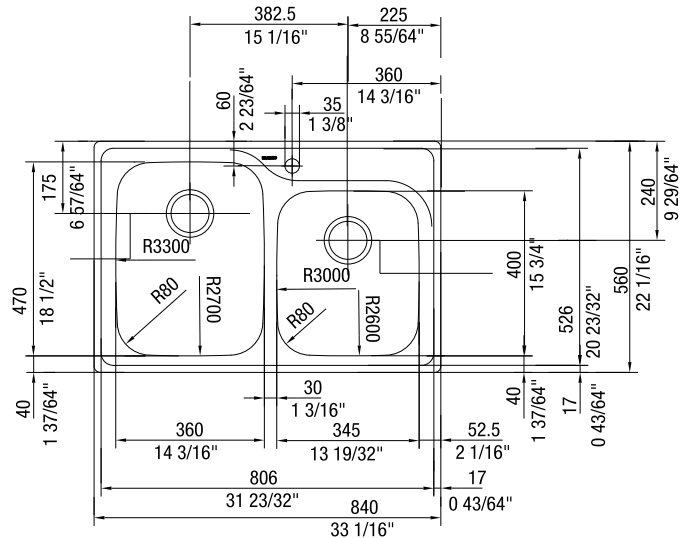

JOB INFORMATION

Job Name: _____

Contact: _____

Date Specified: _____

Specifier: _____

Contractor: _____

KNOCKOUT HOLE LOCATIONS

Pre-drilled for single-hole faucet.

BLANCO AMERICA
800.451.5782
www.blancoamerica.com