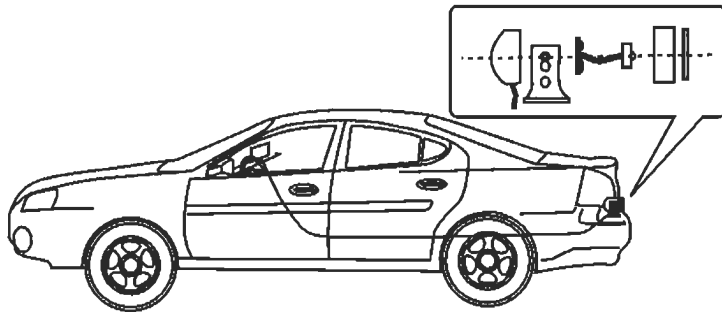

USER'S MANUAL

CAMERA

SPECIFICATION

TV System	PAL	NTSC
Image Sensor	OV 1/3" Color CMOS	
Total Pixels	628x582	
Resolution	420 TV Line	
Min Illumination	2.0 LUX	
Lens	6mm	
Video Output	1.0Vpp composite video at 75 ohm	
Operation Temp	-20°C~50°C	
Power Supply	DC 12V ≥200mA	
Dimensions	φ 25 x 54mm	