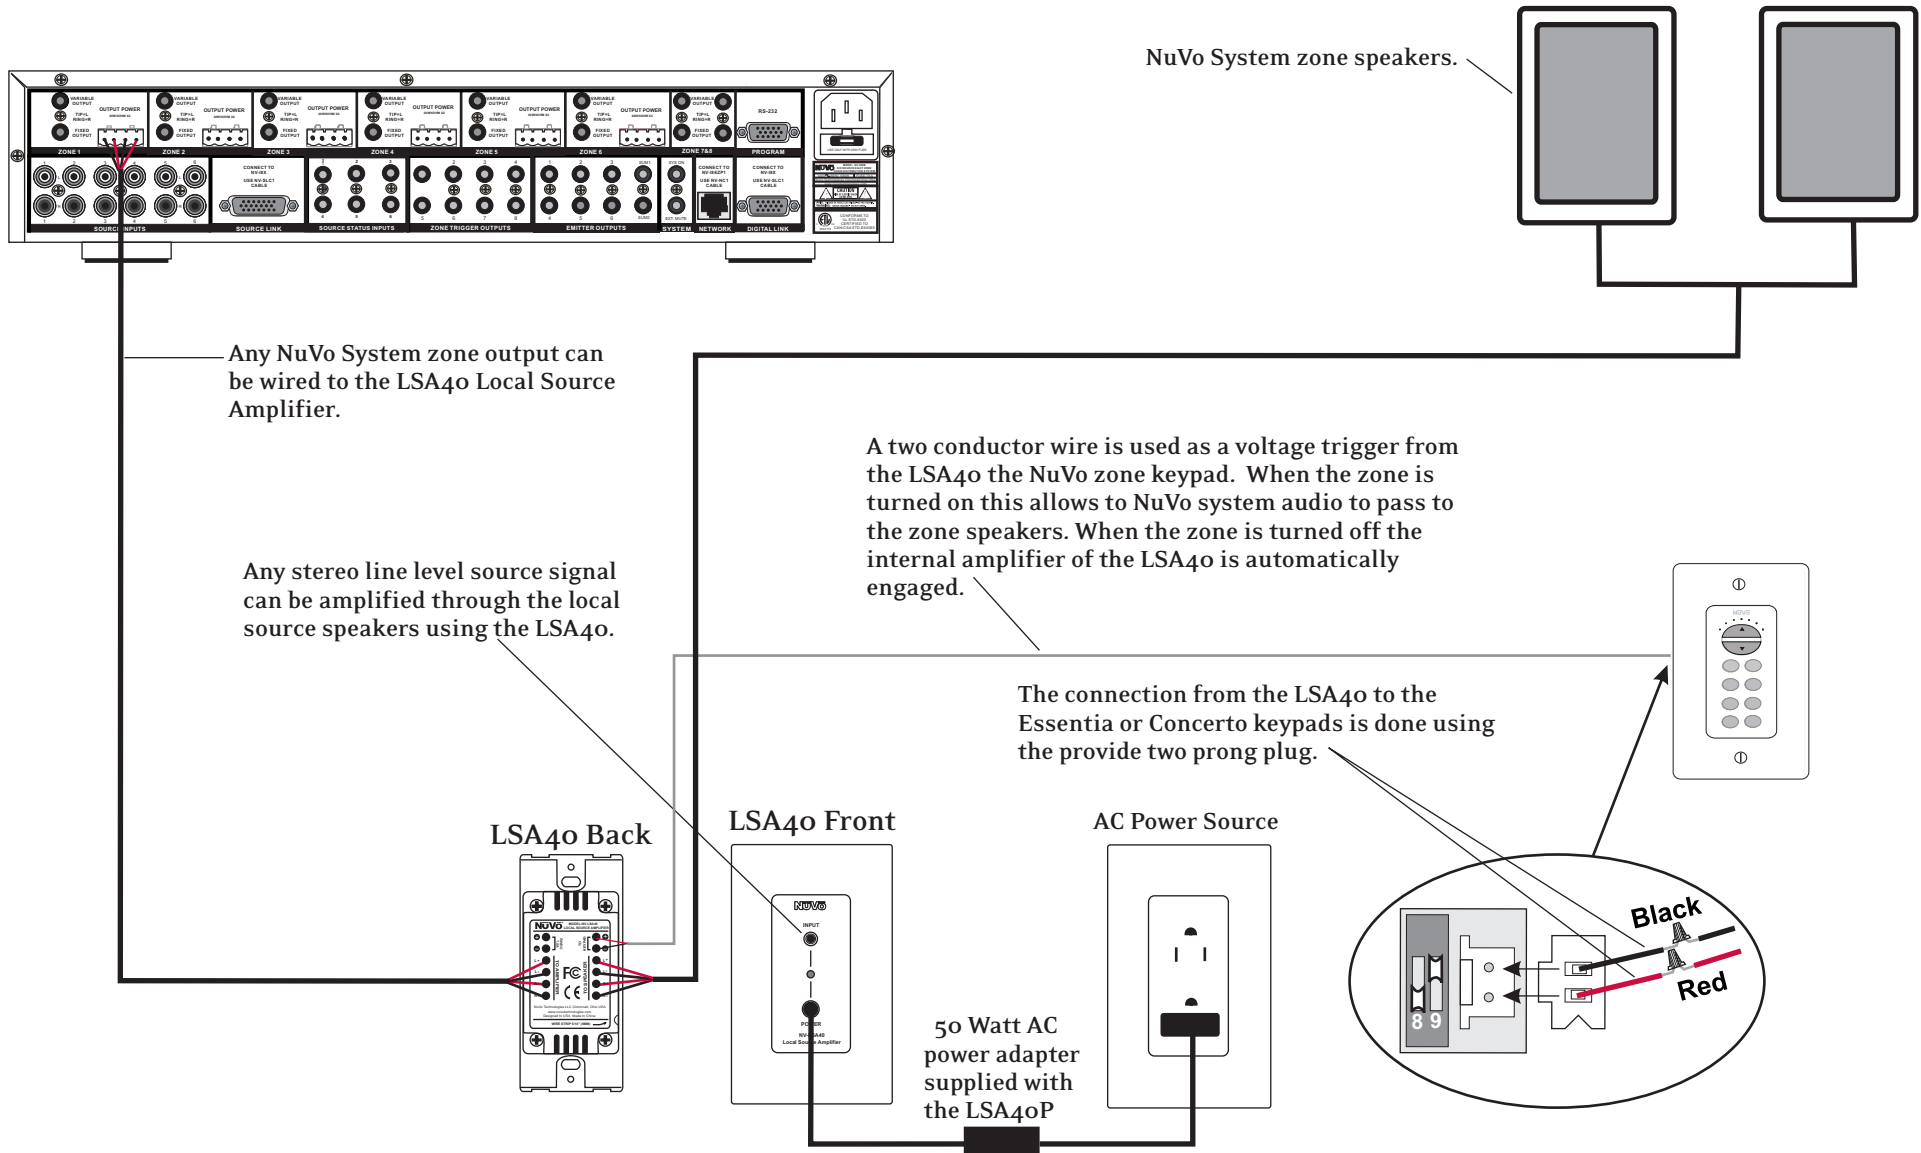

LSA40S Local Source Amplifier for Use with Essentia and Concerto

LSA40S Local Source Amplifier for Use with Generation D Simplese