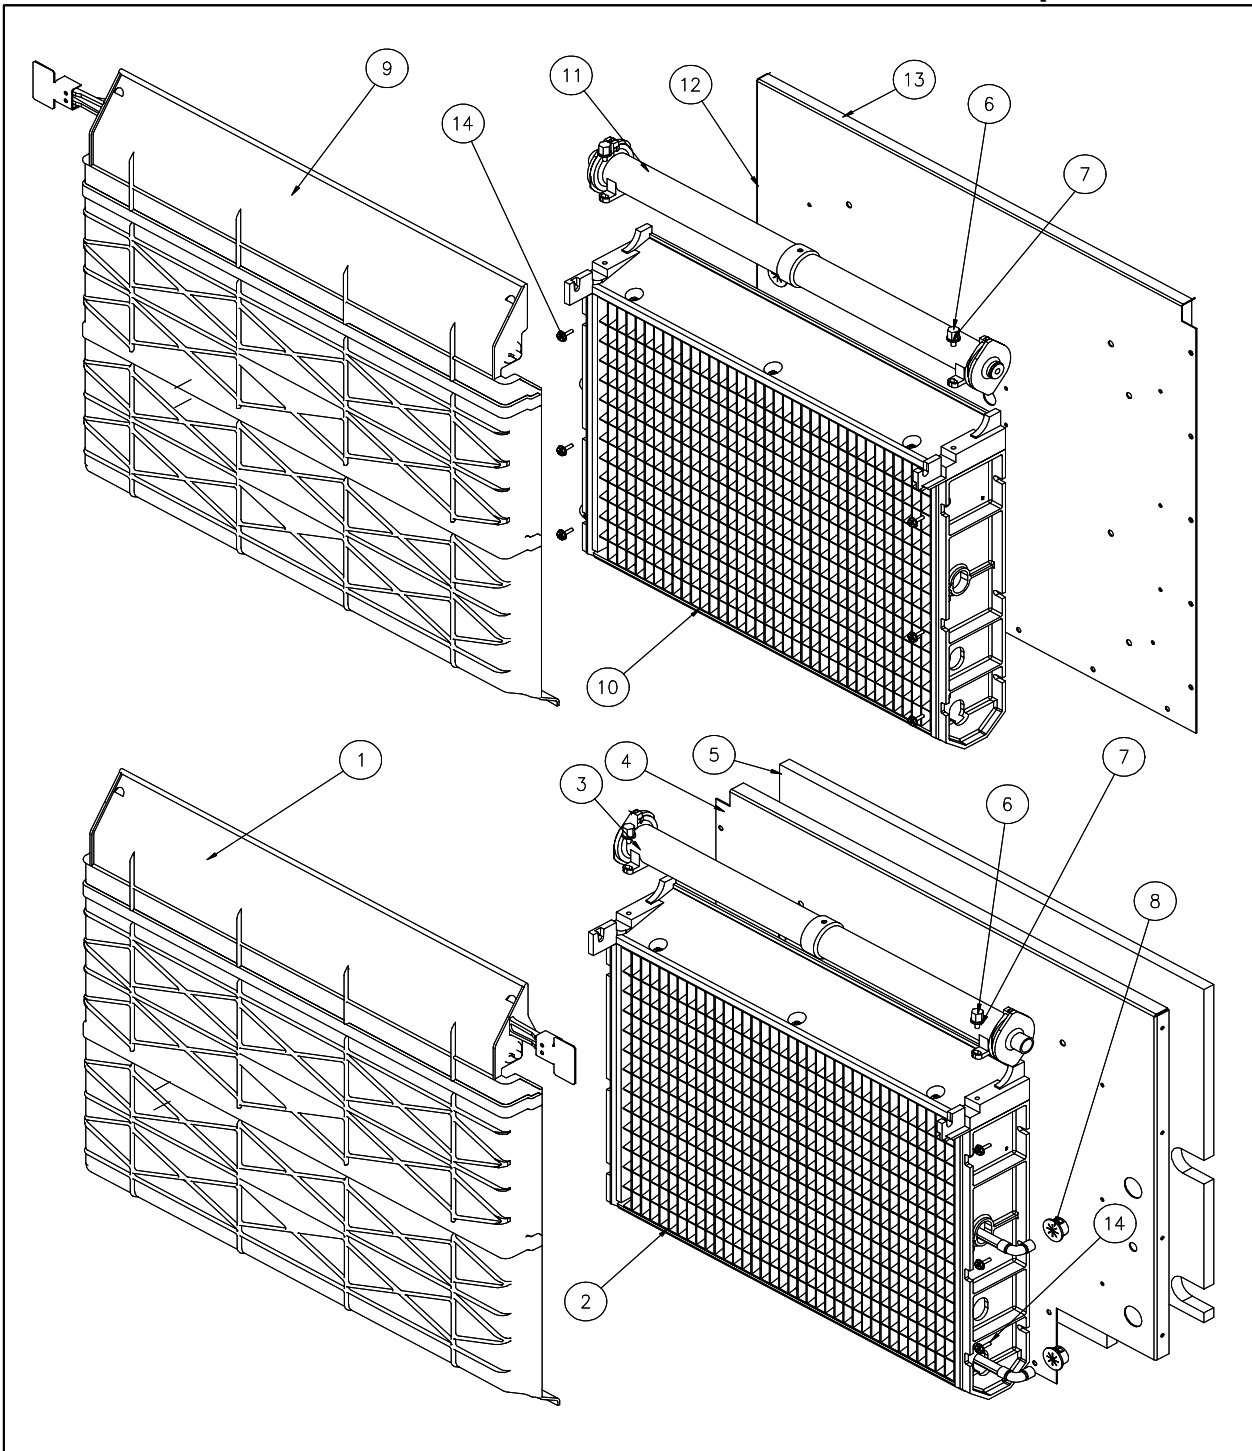

Check the model number on the data plate and refer to the correct listing for the specific component.

Check carefully that the correct part is identified and ordered.

Table of Contents	Page 1
Cabinet Exterior	Page 2
Cabinet Interior	Page 3
Refrigeration	Page 4
Evaporator and Components	Page 5
Control Box and Bin Switch Assembly	Page 6
Water Pump/Float Assembly	Page 7
Harvest Probe Assembly	Page 8
Remote Condenser	Page 9

Ice-O-Matic
11100 East 45th Ave.
Denver Co. 80239
800-423-3367

Item No.	Part Number	Description	Item No.	Part Number	Description
1	NLA	Front Panel S.S.	3	2101314-01	R.H Side Panel
1	NLA	Front Panel Plastic	4	2101314-02	L.H Side Panel
2	3021828-01	Top Cover	5	NLA	Back Panel

Item No.	Page Number	Description
4	Page No. 4	Cabinet Base
5	Page No. 5	Evaporator Assembly
6	Page No. 6	Control Box and Bin Switch Assembly
7	Page No. 7	Pump Assembly
8	Page No. 8	Harvest Assist

Item No.	Part Number	Description	Item No.	Part Number	Description
1	NLA	Front Frame panel	13	9151123-02	Liquid Line Solenoid
2	9031161-01	Plastic Wing Nut		9151123-04	Liq. Line Sol. Coil
3	3012958-01	Water Pan Cover	14	9151004-03	Drier
4	3012942-01	Water Pan Cover	15	9151110-01	Receiver
5	9021010-04	Hose Clamp	16	9151027-02	Mixing Valve 192
6	9051476-01	Water Pan	17	9181108-11	Compressor
7	3012924-01	Ice Deflector	18	NLA	Drain Fitting
8	NLA	Rear Frame RH	19	9091074-01	Drop Adapter
9	NLA	Rear Brace	20	9091083-02	Water Inlet Fitting
10	NLA	Rear Frame LH	21	9091001-12	1/2" Coupling
11	9151006-08	Expansion Valve	22	9091001-11	3/8" Coupling
12	9151123-01	Hot Gas Valve			
	9151123-04	Hot Gas Valve Coil			

ICE1606 Series Service Parts

Evaporator

Item No.	Part Number	Description
1	2101355-04	Splash Curtain LH
2	2051147-82	Evaporator Left Side
3	2041338-02	Water Distribution Tube
4	2021567-02	NLA
5	9131381-02	NLA
6	9031122-01	Thumb Screw
7	9031004-19	Rubber Washer