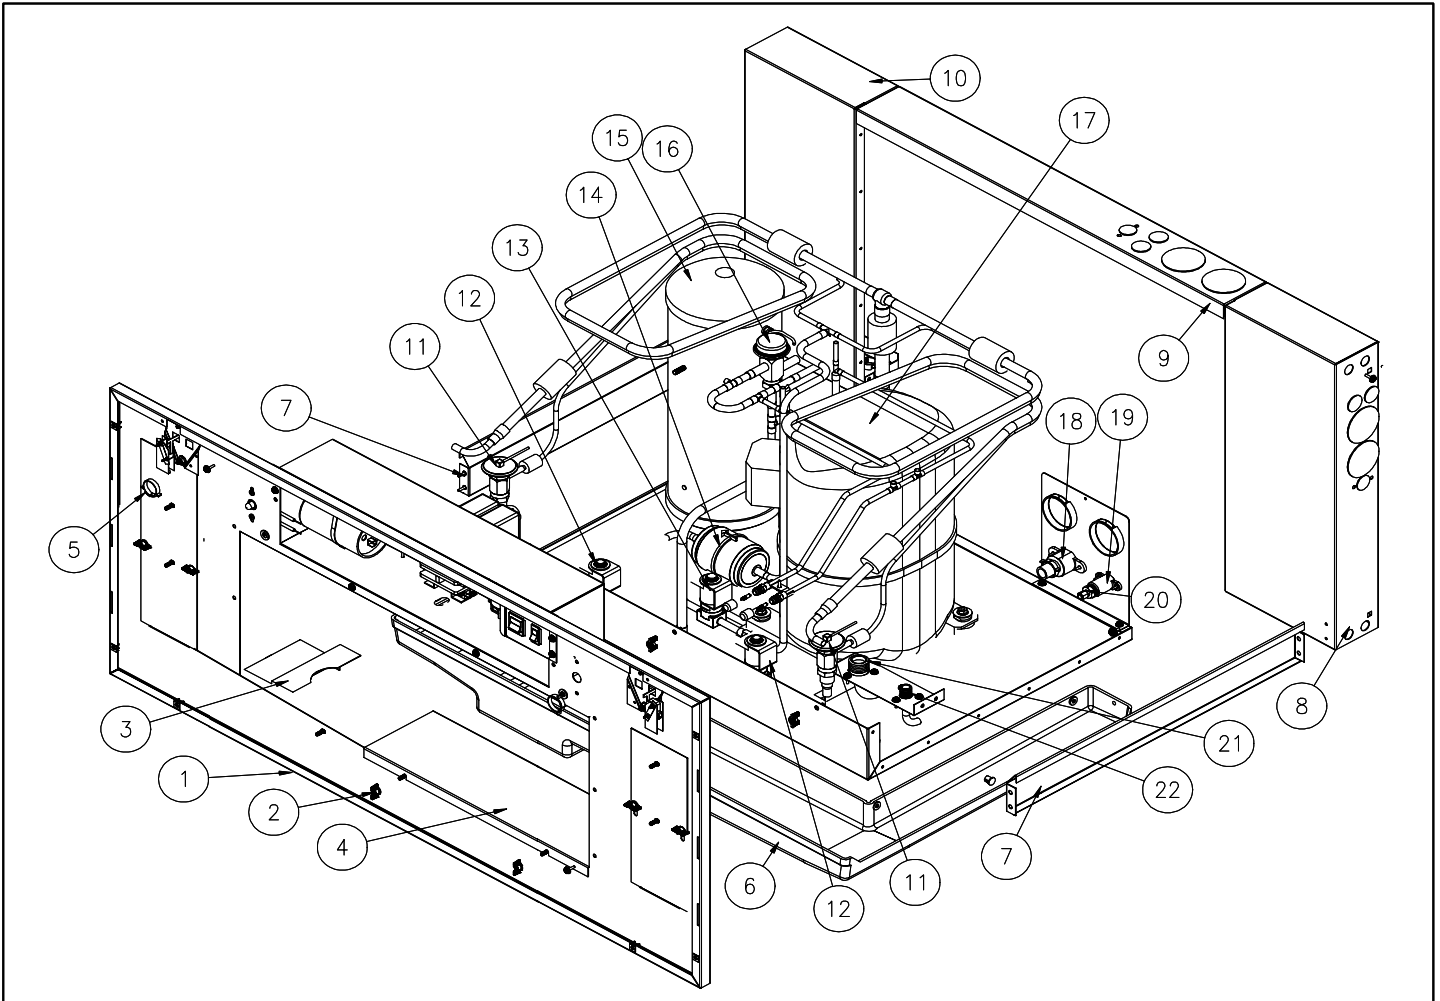

Item No.	Part Number	Description	Item No.	Part Number	Description
1	NLA	Front Frame panel	13	9151123-02	Liquid Line Solenoid
2	9031161-01	Plastic Wing Nut		9151123-04	Liq. Line Sol. Coil
3	3012958-01	Water Pan Cover	14	9151004-03	Drier
4	3012942-01	Water Pan Cover	15	9151110-01	Receiver
5	9021010-04	Hose Clamp	16	9151027-02	Mixing Valve 192
6	9051476-01	Water Pan	17	9181108-11	Compressor
7	3012924-01	Ice Deflector	18	NLA	Drain Fitting
8	NLA	Rear Frame RH	19	9091074-01	Drop Adapter
9	NLA	Rear Brace	20	9091083-02	Water Inlet Fitting
10	NLA	Rear Frame LH	21	9091001-12	1/2" Coupling
11	9151006-08	Expansion Valve	22	9091001-11	3/8" Coupling
12	9151123-01	Hot Gas Valve			
	9151123-04	Hot Gas Valve Coil