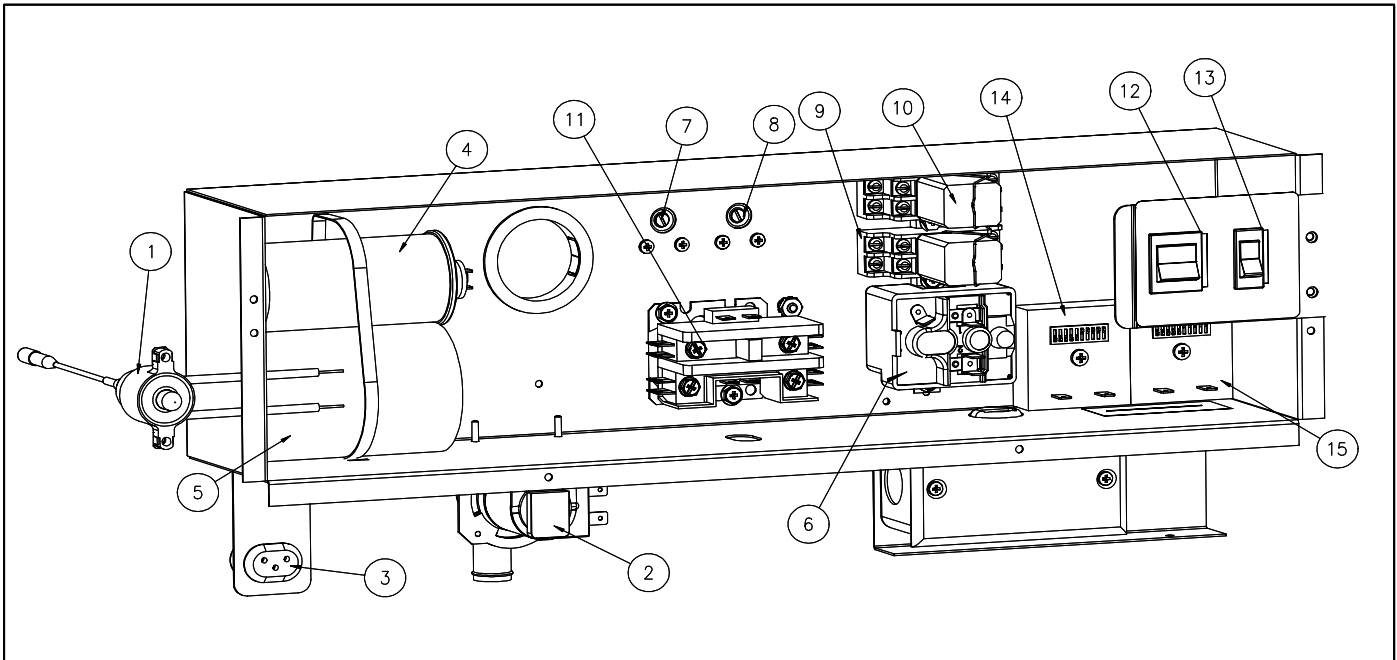

Item No.	Page Number	Description
4	Page No. 4	Cabinet Base
5	Page No. 5	Evaporator Assembly
6	Page No. 6	Control Box and Bin Switch Assembly
7	Page No. 7	Pump Assembly
8	Page No. 8	Harvest Assist

Item No.	Part Number	Description	Item No.	Part Number	Description
1	NLA	Front Frame panel	13	9151123-02	Liquid Line Solenoid
2	9031161-01	Plastic Wing Nut		9151123-04	Liq. Line Sol. Coil
3	3012958-01	Water Pan Cover	14	9151004-03	Drier
4	3012942-01	Water Pan Cover	15	9151110-01	Receiver
5	9021010-04	Hose Clamp	16	9151027-02	Mixing Valve 192
6	9051476-01	Water Pan	17	9181108-11	Compressor
7	3012924-01	Ice Deflector	18	NLA	Drain Fitting
8	NLA	Rear Frame RH	19	9091074-01	Drop Adapter
9	NLA	Rear Brace	20	9091083-02	Water Inlet Fitting
10	NLA	Rear Frame LH	21	9091001-12	1/2" Coupling
11	9151006-08	Expansion Valve	22	9091001-11	3/8" Coupling
12	9151123-01	Hot Gas Valve			
	9151123-04	Hot Gas Valve Coil			

ICE1606 Series Service Parts

Evaporator

Item No.	Part Number	Description
1	2101355-04	Splash Curtain LH
2	2051147-82	Evaporator Left Side
3	2041338-02	Water Distribution Tube
4	2021567-02	NLA
5	9131381-02	NLA
6	9031122-01	Thumb Screw
7	9031004-19	Rubber Washer

Item No.	Part Number	Description
1	9041051-04	High Pressure Control
2	9041086-05	Purge Valve
3	9101218-10	Pump Cord
4	9181009-20	Run Capacitor
5	9181003-21	Start Capacitor
6	9101010-10	Potential Relay
7	9041094-01	Timer Initiate Control
8	9041040-01	Pump Down Control