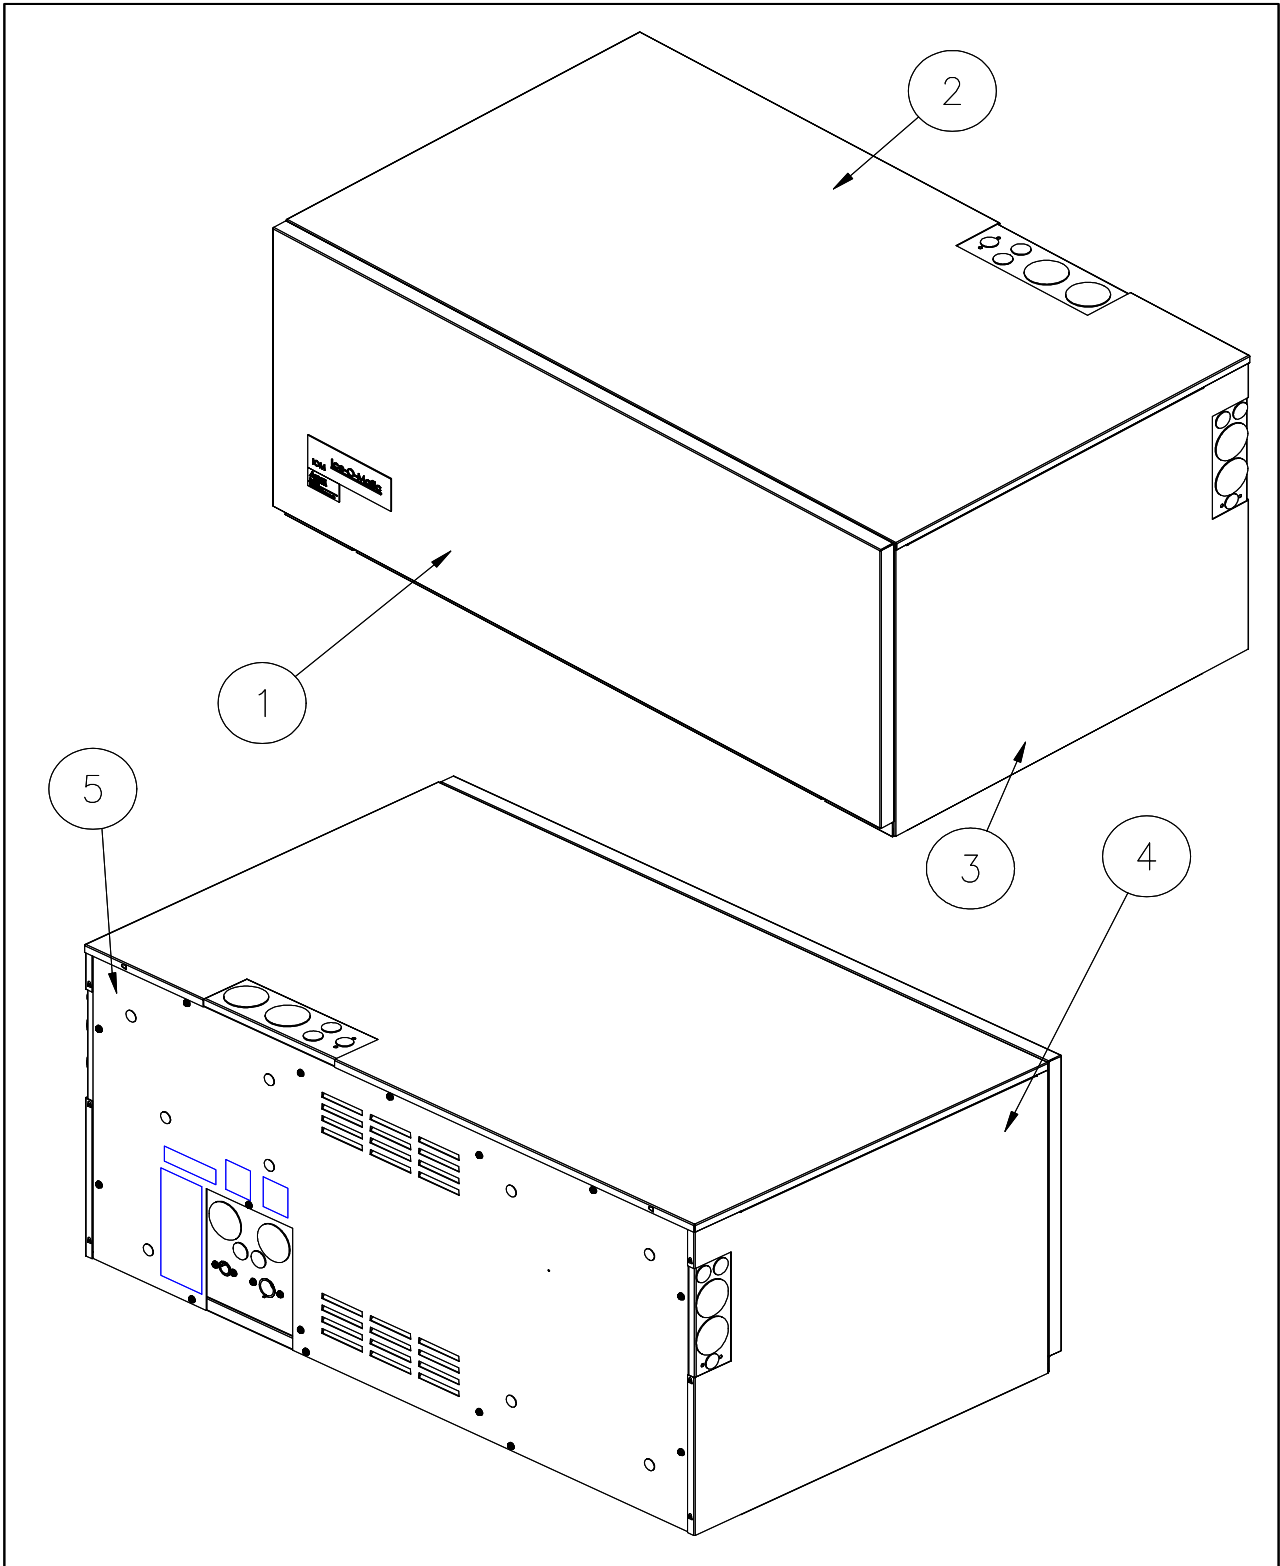

Ice-O-Matic[®]

SERVICE PARTS MANUAL ICE R SERIES CUBERS MODEL-ICE1606

Ice-O-Matic
11100 East 45th Ave
Denver, Colorado 80239
Part Number 9081296-01

Date 1/09

ICE1606 Service Parts

This parts list contains the service parts available for the ICE1606 icemakers.

Check the model number on the data plate and refer to the correct listing for the specific component.

Check carefully that the correct part is identified and ordered.

Table of Contents	Page 1
Cabinet Exterior	Page 2
Cabinet Interior	Page 3
Refrigeration	Page 4
Evaporator and Components	Page 5
Control Box and Bin Switch Assembly	Page 6
Water Pump/Float Assembly	Page 7
Harvest Probe Assembly	Page 8
Remote Condenser	Page 9

Ice-O-Matic
11100 East 45th Ave.
Denver Co. 80239
800-423-3367

Item No.	Part Number	Description	Item No.	Part Number	Description
1	NLA	Front Panel S.S.	3	2101314-01	R.H Side Panel
1	NLA	Front Panel Plastic	4	2101314-02	L.H Side Panel
2	3021828-01	Top Cover	5	NLA	Back Panel

ICE1606 Series Service Parts

Evaporator

Item No.	Part Number	Description
1	2101355-04	Splash Curtain LH
2	2051147-82	Evaporator Left Side
3	2041338-02	Water Distribution Tube
4	2021567-02	NLA
5	9131381-02	NLA
6	9031122-01	Thumb Screw
7	9031004-19	Rubber Washer