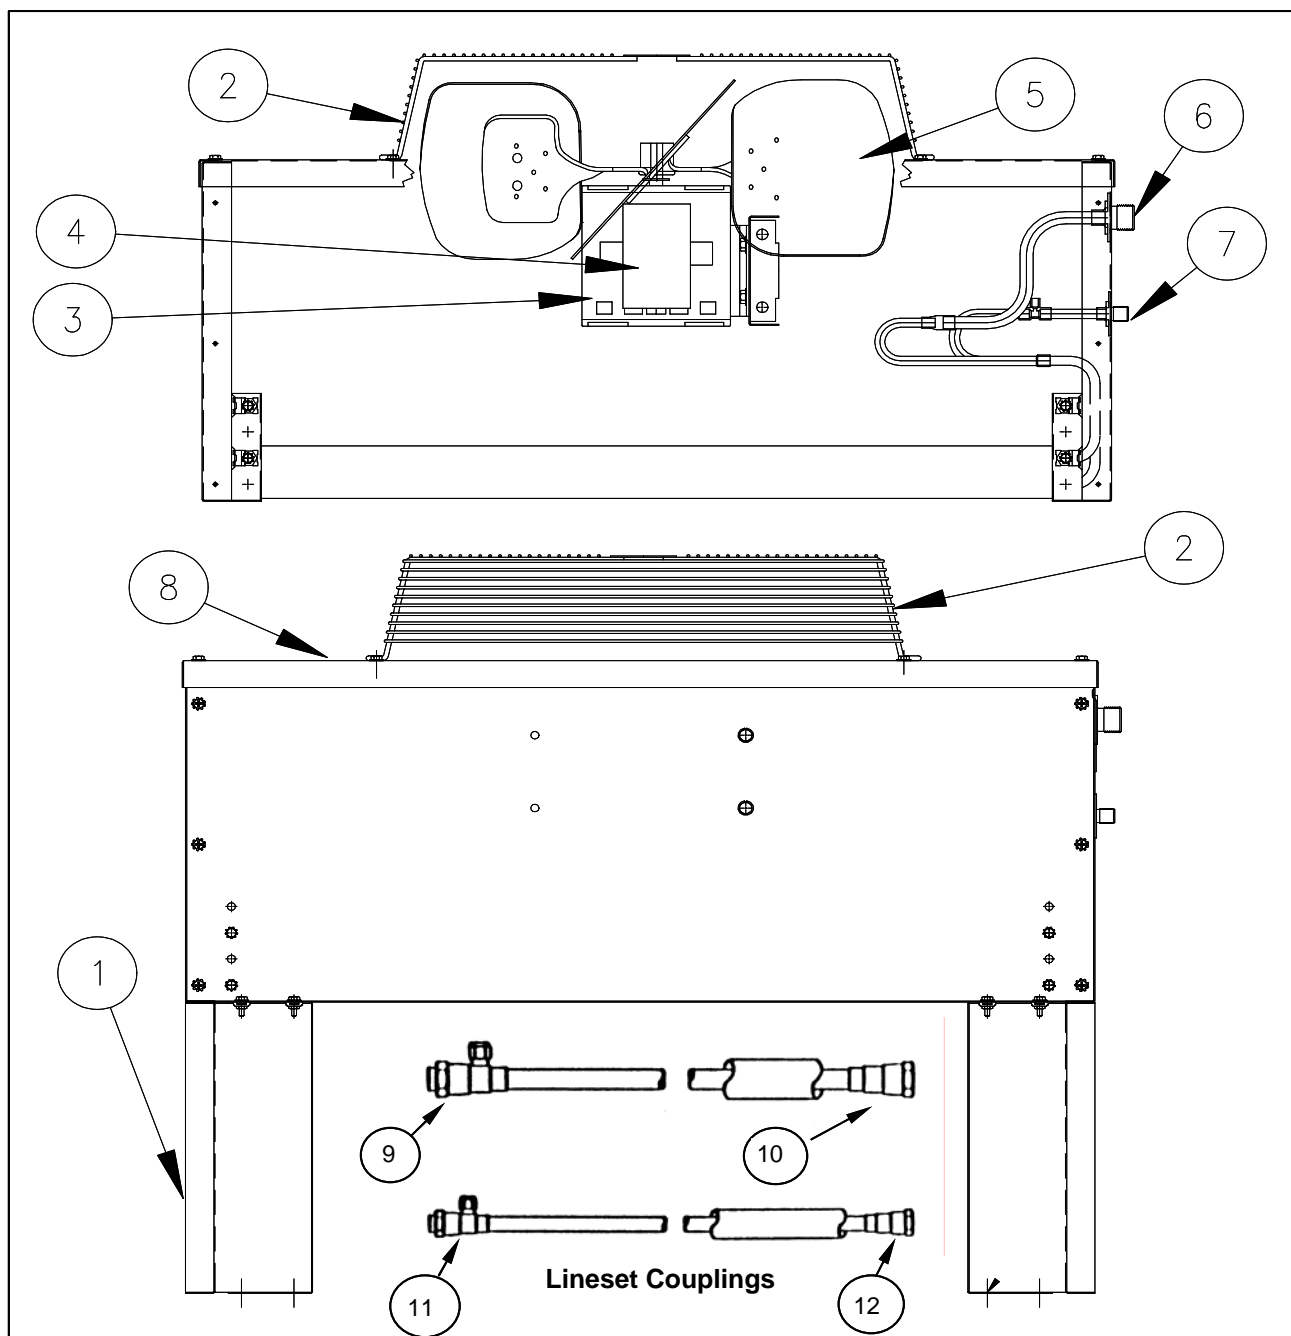

Item No.	Part Number	Description	Item No.	Part Number	Description
1	3012795-01	Mounting Leg	7	9091001-11	Coupling-Bulkhead-3/8"
2	9131356-01	Fan Guard	8	3012806-01	Top Panel
3	9161110-02	Fan Motor	9	9091001-10	Coupling Half 1/2" w/port
4	9161110-92	Capacitor	10	9091001-08	Coupling Half 1/2"
5	9131356-01	Fan Blade	11	9091001-04	Coupling Half 3/8" w/port
6	9091001-12	Coupling-Bulkhead-1/2"	12	9091001-02	Coupling Half 3/8"