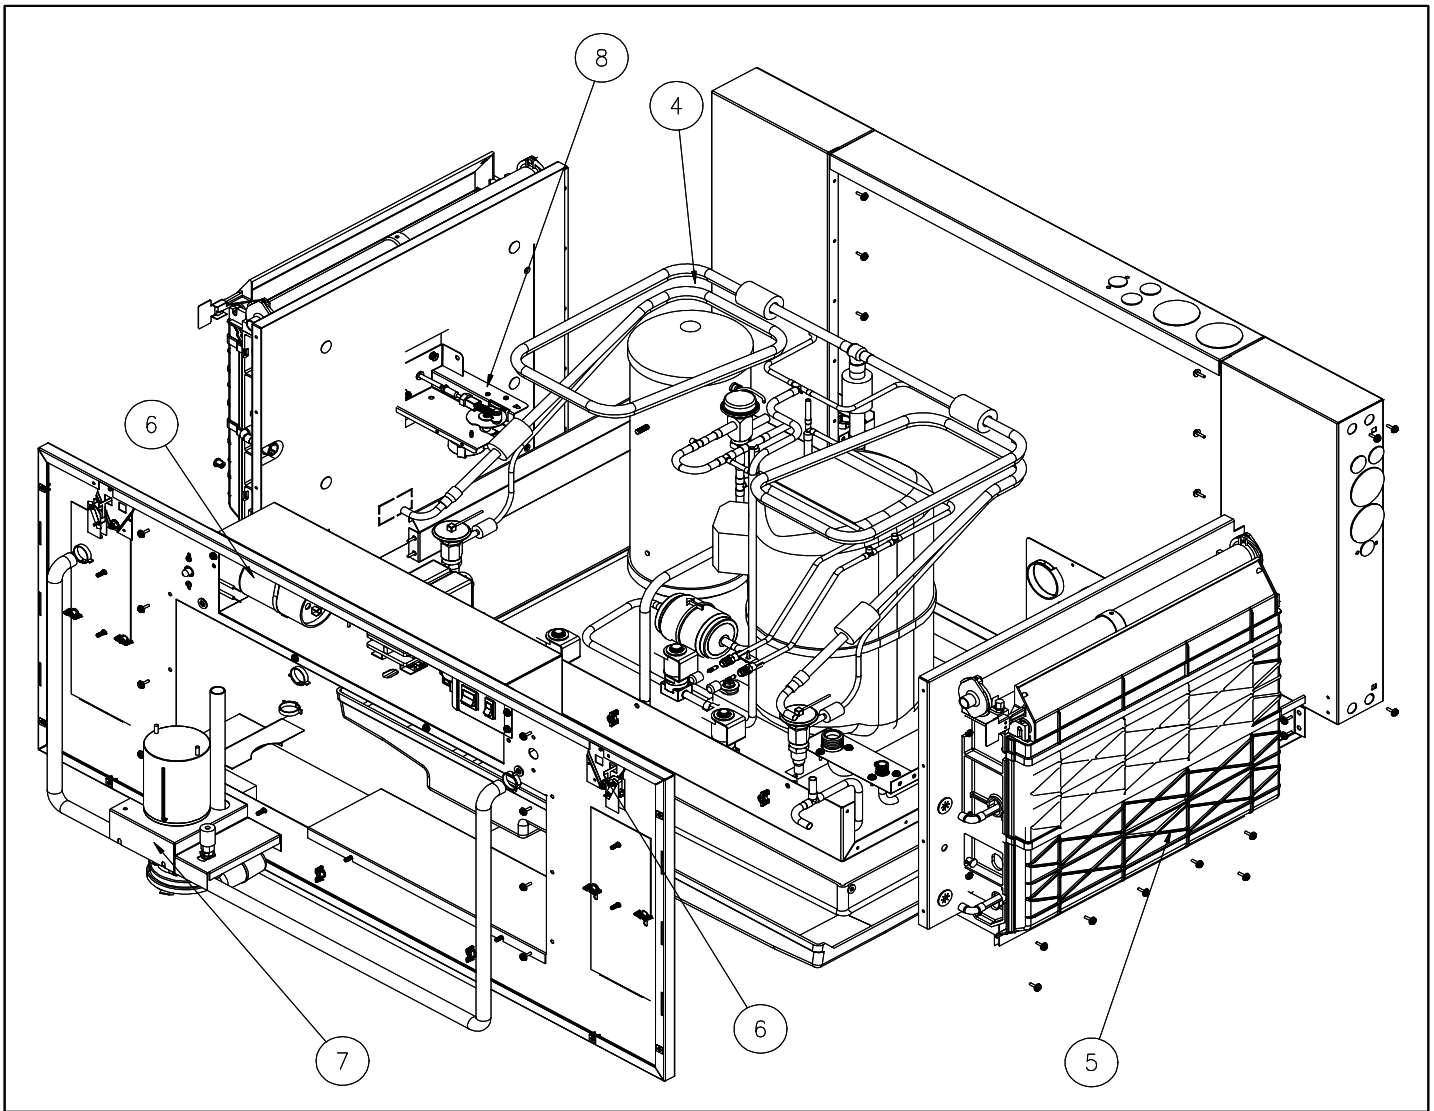

Ice-O-Matic[®]

SERVICE PARTS MANUAL ICE R SERIES CUBERS MODEL-ICE1606

Ice-O-Matic
11100 East 45th Ave
Denver, Colorado 80239
Part Number 9081296-01

Date 1/09

ICE1606 Service Parts

This parts list contains the service parts available for the ICE1606 icemakers.

Check the model number on the data plate and refer to the correct listing for the specific component.

Check carefully that the correct part is identified and ordered.

Table of Contents	Page 1
Cabinet Exterior	Page 2
Cabinet Interior	Page 3
Refrigeration	Page 4
Evaporator and Components	Page 5
Control Box and Bin Switch Assembly	Page 6
Water Pump/Float Assembly	Page 7
Harvest Probe Assembly	Page 8
Remote Condenser	Page 9

Ice-O-Matic
11100 East 45th Ave.
Denver Co. 80239
800-423-3367

Item No.	Part Number	Description	Item No.	Part Number	Description
1	NLA	Front Panel S.S.	3	2101314-01	R.H Side Panel
1	NLA	Front Panel Plastic	4	2101314-02	L.H Side Panel
2	3021828-01	Top Cover	5	NLA	Back Panel

ICE1606 Series Service Parts

Evaporator

Item No.	Part Number	Description
1	2101355-04	Splash Curtain LH
2	2051147-82	Evaporator Left Side
3	2041338-02	Water Distribution Tube
4	2021567-02	NLA
5	9131381-02	NLA
6	9031122-01	Thumb Screw
7	9031004-19	Rubber Washer