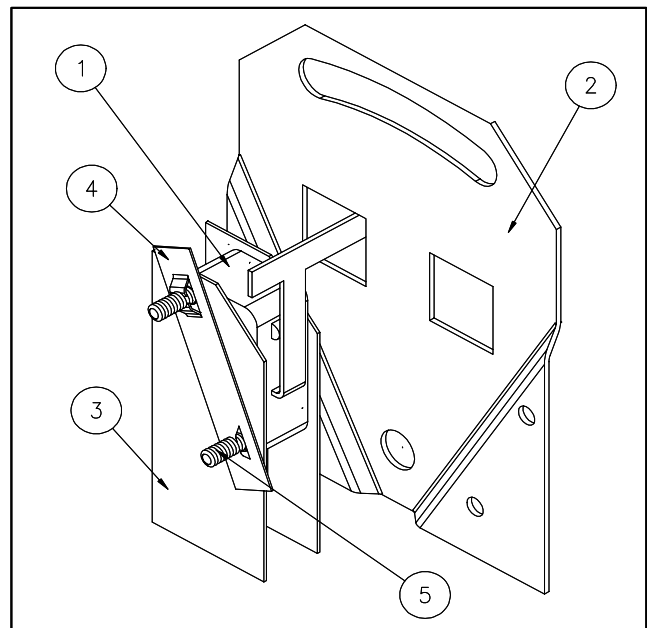

Components are common to the Left Hand and Right Hand Bin Switch Assemblies

Left Hand Assembly Shown →