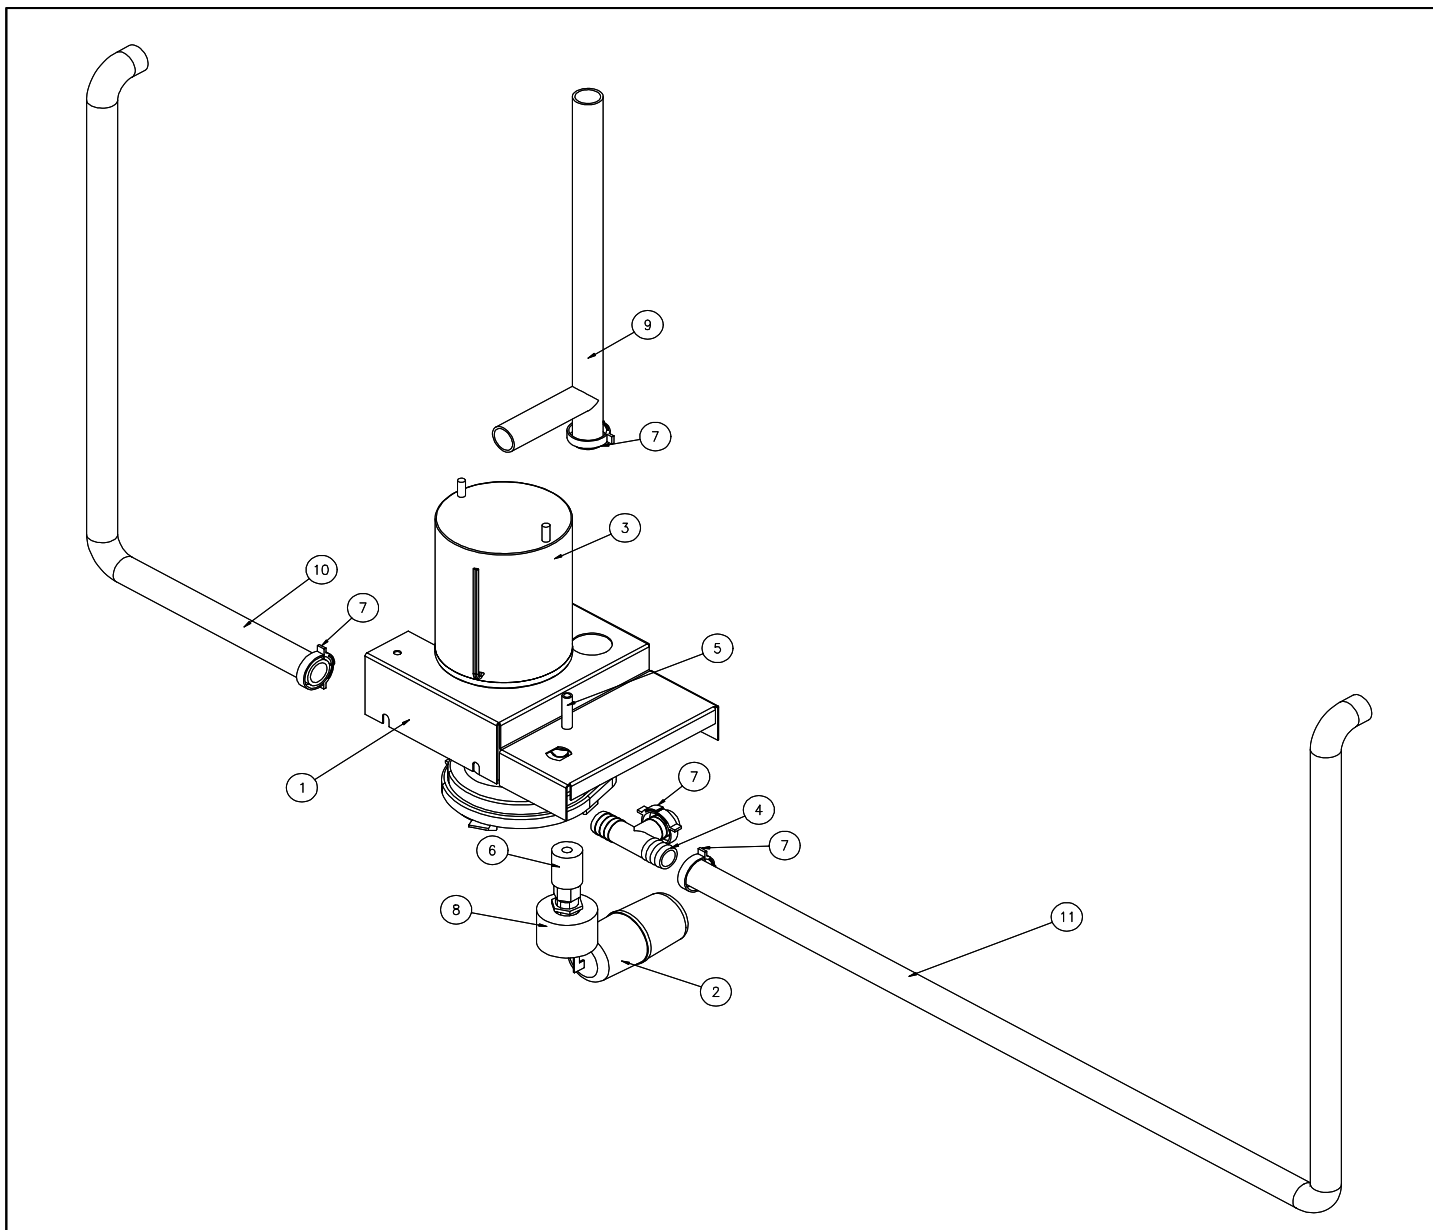

Item No.	Part Number	Description
1	3012957-01	Water Pump Bracket
2	9131111-01	Float Assembly
3	9161079-06	Water Pump
4	9091024-01	Barbed Tee
5	3032898-40	1/4 " ID Plastic Tubing- 40 Inches Long
6	3051210-40	1/4 " x 40" Long Insulation
7	9021010-04	Hose Clamp
8	9131026-02	Cap Plug
9	9051509-02	Purge/Pump Tube
10	9051507-02	Water Tube Evap Left
11	9051508-02	Water Tube Evap Right