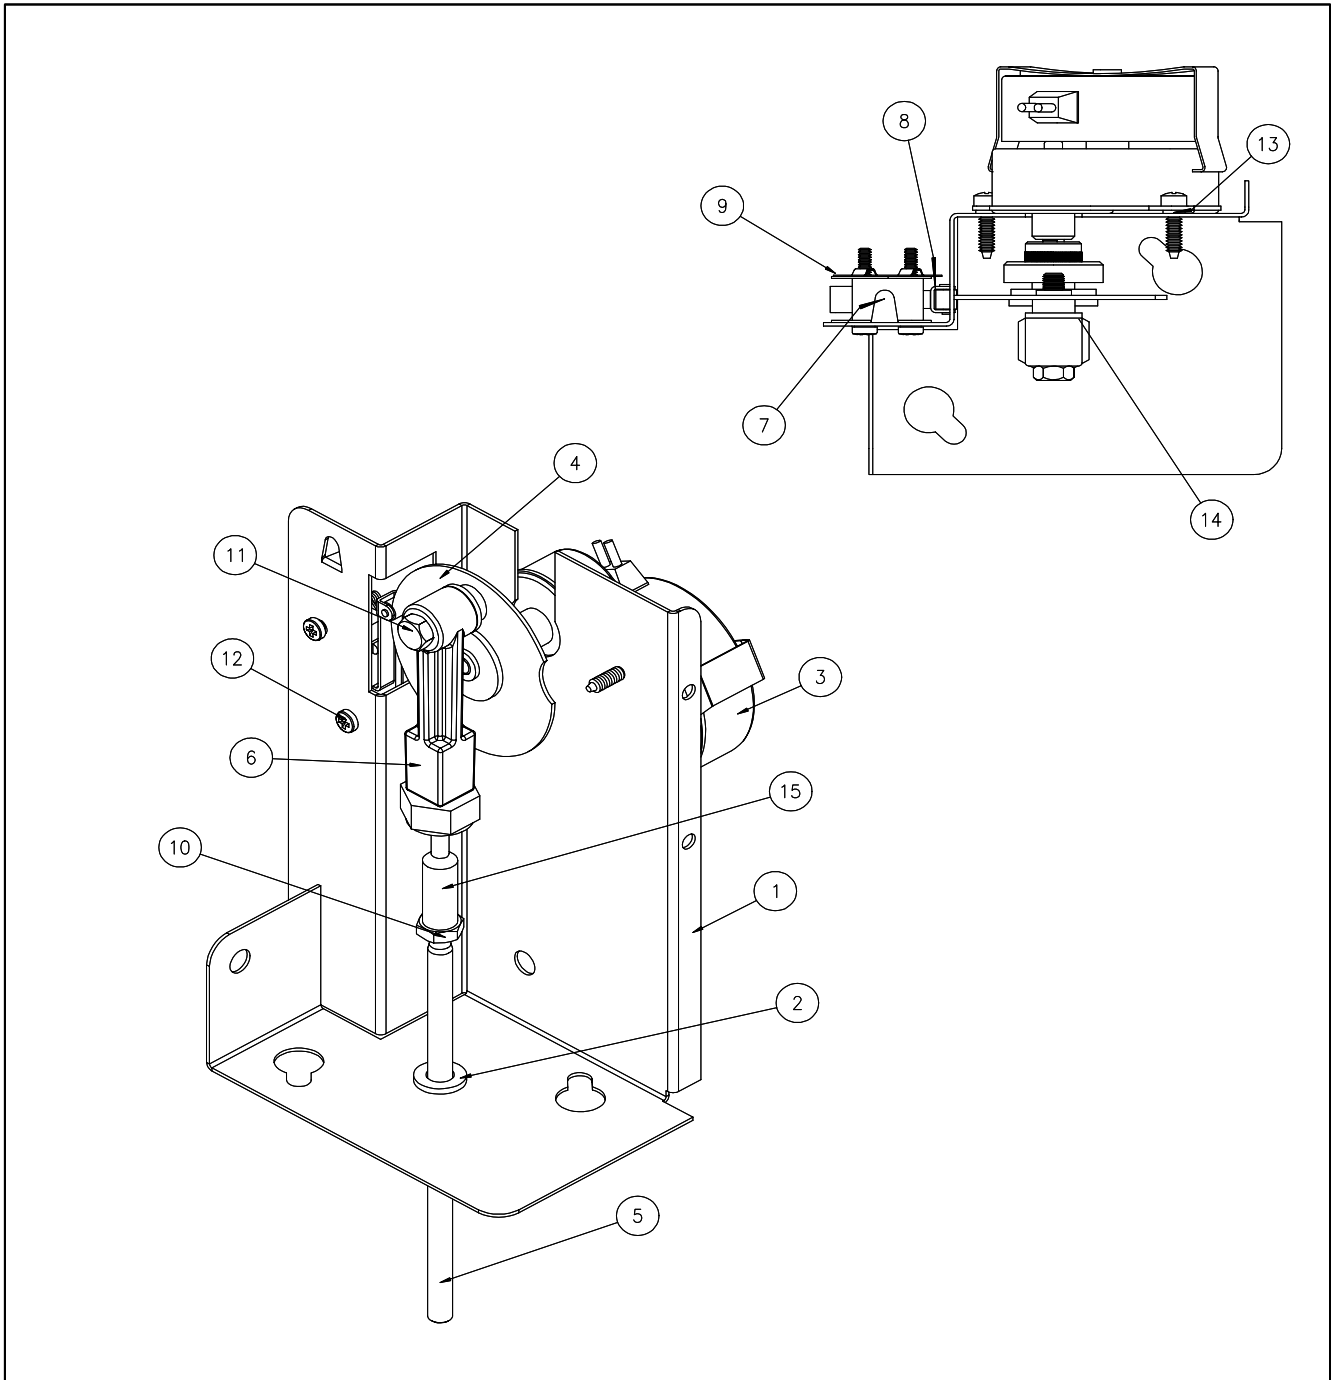

Item No.	Part Number	Description
1	9041051-04	High Pressure Control
2	9041086-05	Purge Valve
3	9101218-10	Pump Cord
4	9181009-20	Run Capacitor
5	9181003-21	Start Capacitor
6	9101010-10	Potential Relay
7	9041094-01	Timer Initiate Control
8	9041040-01	Pump Down Control

Item No.	Part Number	Description
9	9101083-01	Relay Socket
10	9101084-02	Relay
11	9101002-06	Contactor
12	9101195-01	On-Off-Ice Switch
13	9101139-03	Purge Switch
14	9101148-01	Timer
15	9101148-01	Timer
16	9041087-04	High Temp Safety Not Shown

Item No.	Part Number	Description
1	9101124-02	Limit Switch
2	3011781-01	Switch Bracket
3	3051145-01	Bin Switch Insulator
4	9031120-01	Speed Nut Plate
5	9031008-16	Machine Screw #4-40

Components are common to the Left Hand and Right Hand Bin Switch Assemblies

Left Hand Assembly Shown →

Item No.	Part Number	Description
1	3012957-01	Water Pump Bracket
2	9131111-01	Float Assembly
3	9161079-06	Water Pump
4	9091024-01	Barbed Tee
5	3032898-40	1/4 " ID Plastic Tubing- 40 Inches Long
6	3051210-40	1/4 " x 40" Long Insulation
7	9021010-04	Hose Clamp
8	9131026-02	Cap Plug
9	9051509-02	Purge/Pump Tube
10	9051507-02	Water Tube Evap Left
11	9051508-02	Water Tube Evap Right