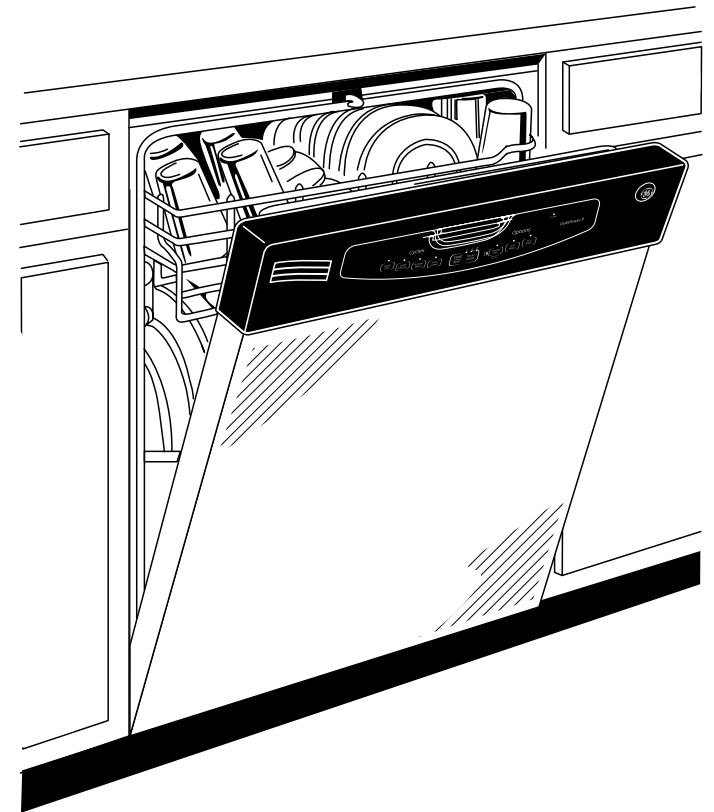

For use on adequately wired 120-volt, 15-amp circuit having 2-wire service with a separate ground wire. This appliance must be grounded for safe operation.

Note: The rough cabinet opening must be at least 24" deep, 24" wide and approximately 34-1/2" high from floor to underside of the countertop. Dishwasher must not be installed more than 10 feet from sink for proper drainage. All plumbing and electrical work must be in accordance with local codes. The power cord and connections must comply with the National Electrical Code Section 422 and/or local codes and ordinances. The cord must be no longer than 6 ft. from the junction box to the receptacle.

GLD4404/4464R

GE® Tall Tub Built-In Dishwasher

Features and Benefits

- PureClean wash system with 5-stage filtration - Multiple filtration levels ensure that soils are nowhere near clean dishware
- ENERGY STAR® Qualified - Meets or exceeds federal guidelines for energy efficiency for year-round energy and money savings
- SaniWash cycle - Special cycle reduces 99.999% of harmful germs and bacteria
- Platinum silver nylon racks with fold-down tines - Flexible tines make it easy to load the dishwasher
- Dedicated silverware jets - Precisely dedicated spray jets target the silverware for optimal cleaning
- Electronic controls with 3 cycles/4 options - Modern controls make it easy to program the dishwasher
- QuietPower™57 sound package - 57 dBA - Advanced materials reduce the sound level to just 57 dBA
- Model GLD4404RWW - White on white
- Model GLD4404RCC - Bisque on bisque
- Model GLD4404RBB - Black on black
- Model GLD4464RSS - Stainless steel