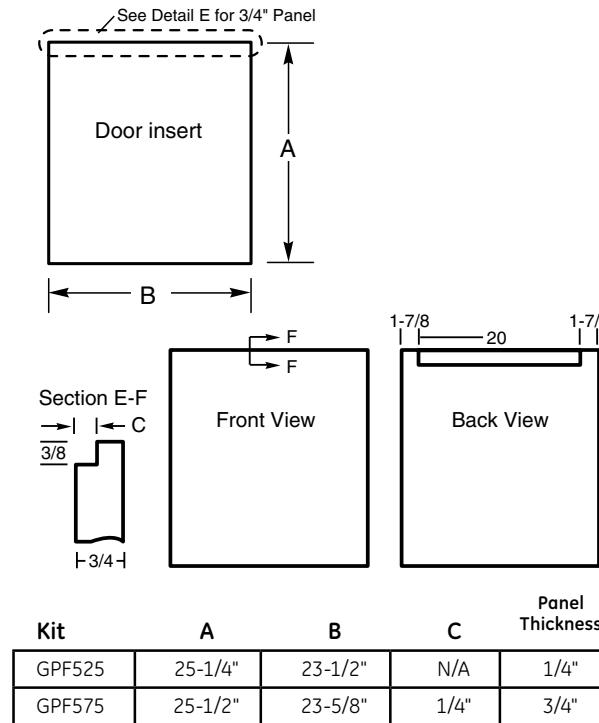

GLD4404/4464R

GE® Tall Tub Built-In Dishwasher

Dimensions and Installation Information (in inches)

Electrical Rating

Voltage AC.....	120
Hertz.....	60
Total connected load amperage.....	10
Calrod® heater watts max.....	875

For use on adequately wired 120-volt, 15-amp circuit having 2-wire service with a separate ground wire. This appliance must be grounded for safe operation.

Note: The rough cabinet opening must be at least 24" deep, 24" wide and approximately 34-1/2" high from floor to underside of the countertop. Dishwasher must not be installed more than 10 feet from sink for proper drainage. All plumbing and electrical work must be in accordance with local codes. The power cord and connections must comply with the National Electrical Code Section 422 and/or local codes and ordinances. The cord must be no longer than 6 ft. from the junction box to the receptacle.

Installation Information: Before installing, consult installation instructions packed with product for current dimensional data.

For answers to your Monogram®, GE Profile™ or GE® appliance questions, visit our website at ge.com or call GE Answer Center® service, 800.626.2000.