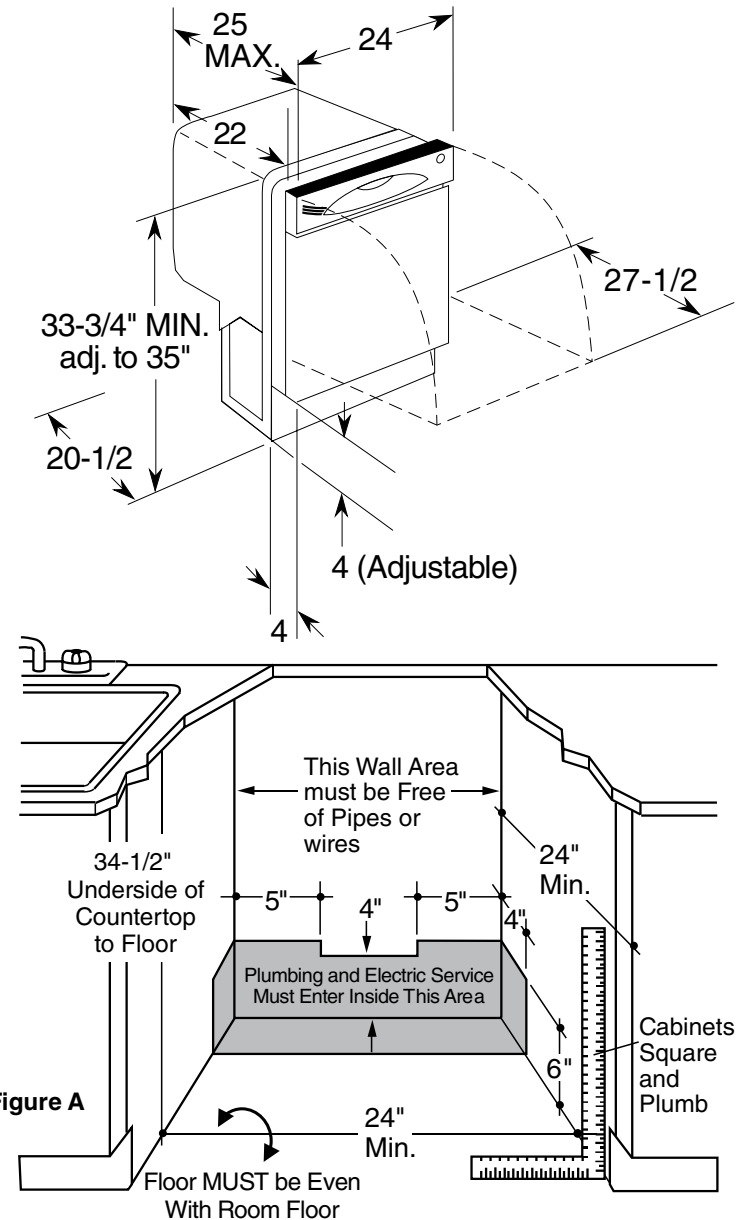

GLD4404/4464R

GE® Tall Tub Built-In Dishwasher

Dimensions and Installation Information (in inches)

Electrical Rating

Voltage AC.....	120
Hertz.....	60
Total connected load amperage.....	10
Calrod® heater watts max.....	875

For use on adequately wired 120-volt, 15-amp circuit having 2-wire service with a separate ground wire. This appliance must be grounded for safe operation.

Note: The rough cabinet opening must be at least 24" deep, 24" wide and approximately 34-1/2" high from floor to underside of the countertop. Dishwasher must not be installed more than 10 feet from sink for proper drainage. All plumbing and electrical work must be in accordance with local codes. The power cord and connections must comply with the National Electrical Code Section 422 and/or local codes and ordinances. The cord must be no longer than 6 ft. from the junction box to the receptacle.

Installation Information: Before installing, consult installation instructions packed with product for current dimensional data.

For answers to your Monogram®, GE Profile™ or GE® appliance questions, visit our website at ge.com or call GE Answer Center® service, 800.626.2000.