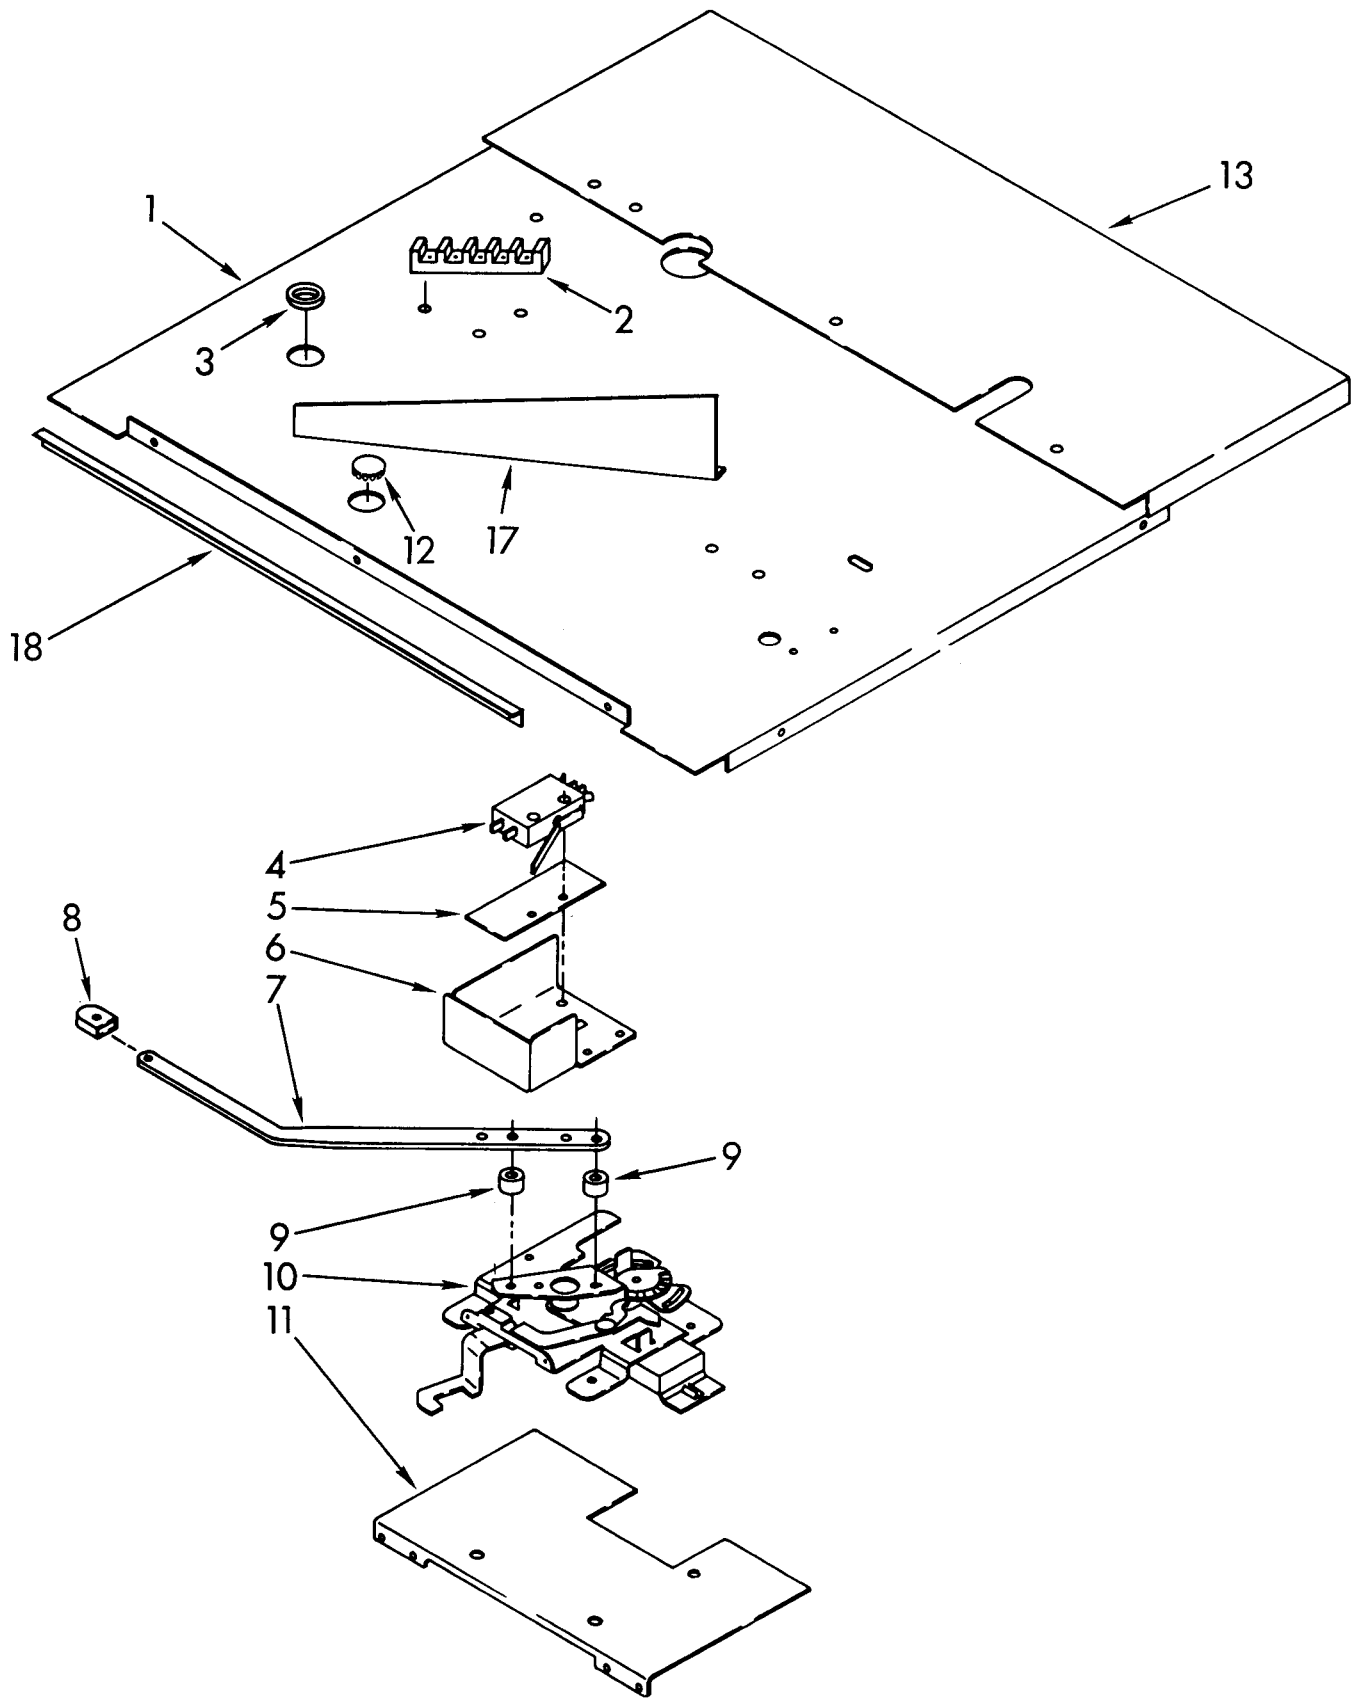

COMPONENT SHELF AND LATCH PARTS

For Model: BES450WB1