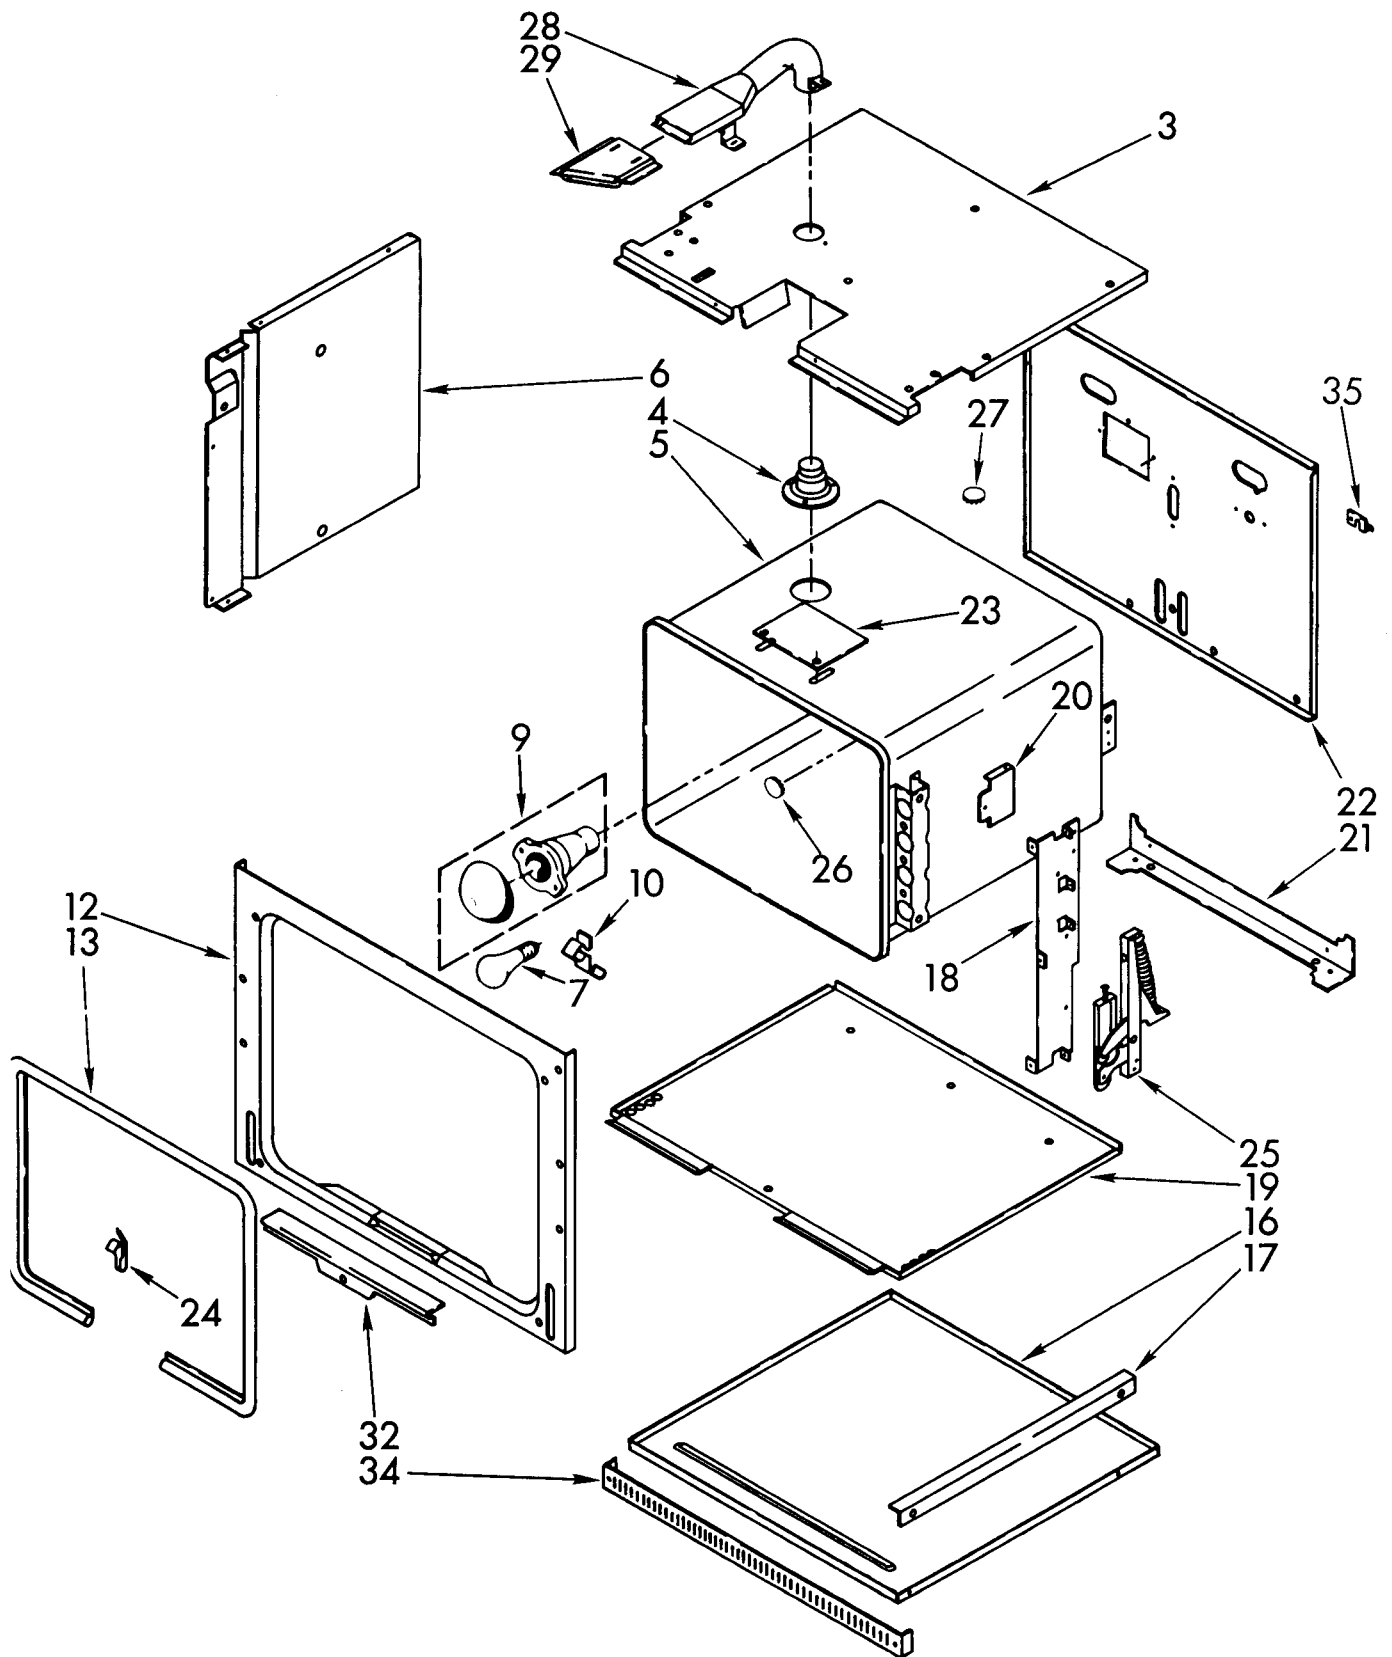

LOWER OVEN PARTS

For Model: BES450WB1