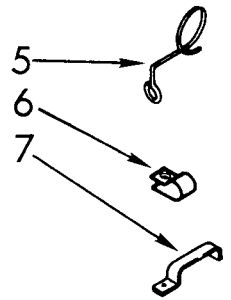

# OVEN LINER PARTS

For Model: BES450WB1

NOTE: The screws and nuts required to attach a part are listed immediately following that part.

1		Liner, Oven
	3180803	Lower
	3177461	Upper
2	661415	Element, Broil
	3179117	Screw (6)
3	3147563	Grill, Broiler
4	3147845	Pan, Broiler
5	3180694	Bracket, Element
	3179117	Screw (2)
6	3180866	Rack, Oven
7	661416	Element, Bake
	3179117	Screw (2)
8	3148440	Sensor, Heat (Upper Oven)

# UPPER OVEN DOOR PARTS

For Model: BES450WB1

NOTE: The screws and nuts required to attach a part are listed immediately following that part.

1	3177597	Liner, Door
	4168863	Screw (6)
	3178001	Screw (2)
2	3178584	Seal, Window
3	3179694	Spacer, Window
4	3177831	Latch, Strike
	300890	Screw (2)
5	3177719	Insulation Retainer
	300890	Screw (4)
6	4163855	Bracket, Glass Mounting (2)
	300890	Screw (4)
7	3180637	Glass, Door
	310706	Clip, Glass (16)
8	4164243	Glass, Reflective
9	3180635	Frame, Door
10	3180654	Handle, Door
	3181924	Screw (4)
11	3181850	Clip (2)
13	4164235	Window Pack
14	3180094	Insulation, Door
15	3181723	Bumper, Door Glass

# LOWER OVEN DOOR PARTS

For Model: BES450WB1

NOTE: The screws and nuts required to attach a part are listed immediately following that part.

1	3177598	Liner, Door
	3178001	Screw (2)
	4168863	Screw (6)
2	3178584	Seal, Window
3	3179694	Spacer, Window
4	4169572	Window Pack
5	3177719	Retainer, Insulation
	300890	Screw (4)
6	3180637	Glass, Door
	310706	Clip, Glass (16)
7	3180635	Frame, Door
8	3180654	Handle, Door
	3181924	Screw (2)
9	3181850	Clip (2)
11	3181723	Bumper, Door Glass

# WIRING HARNESS PARTS

For Model: BES450WB1

1	3181193	Wiring Harness Latch Switch
3	3180618	Wiring Harness (Lower Oven)
4	3180619	Wiring Harness (Upper Oven)
5	3179668	Standoff, Wire
	300890	Screw (4)
6	3179669	Clamp, Wire
7	4159037	Clamp, Wire
	357572	Clip, Ground
	309133	Screw (4)