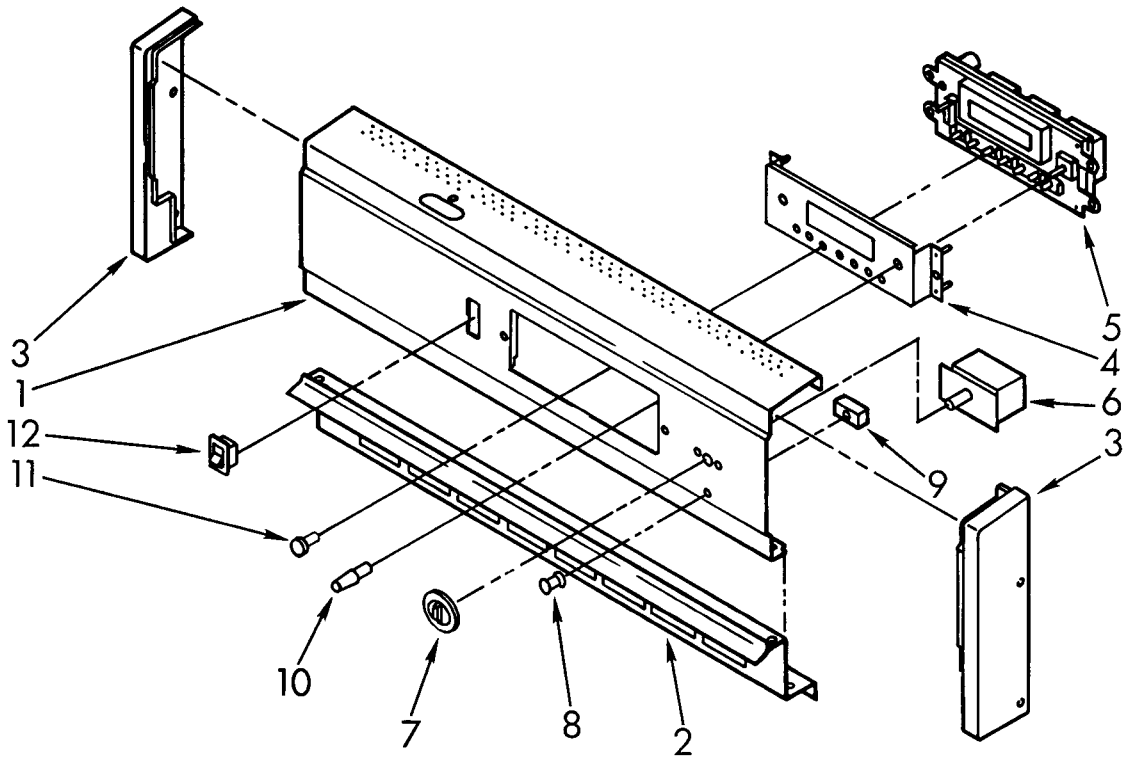

CONTROL PANEL PARTS

For Model: BES450WB1