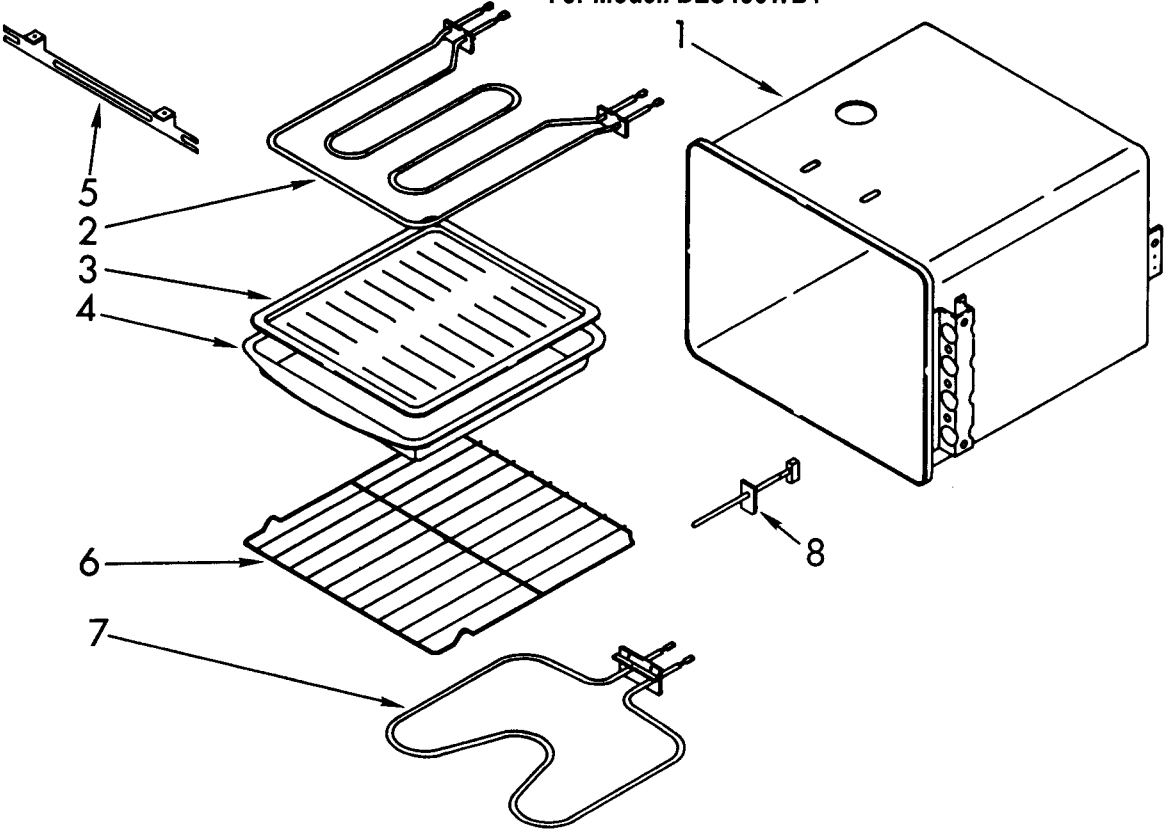

OVEN LINER PARTS

For Model: BES450WB1