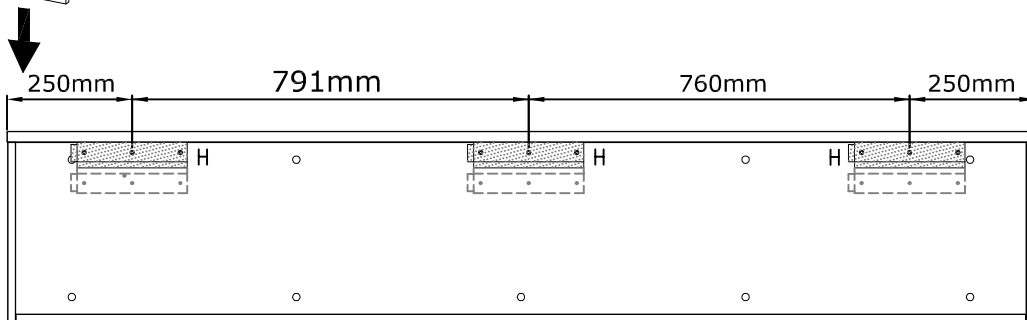

Attention!

H X 3	L X 9 4,5x16mm	J X 1 4,5x50mm