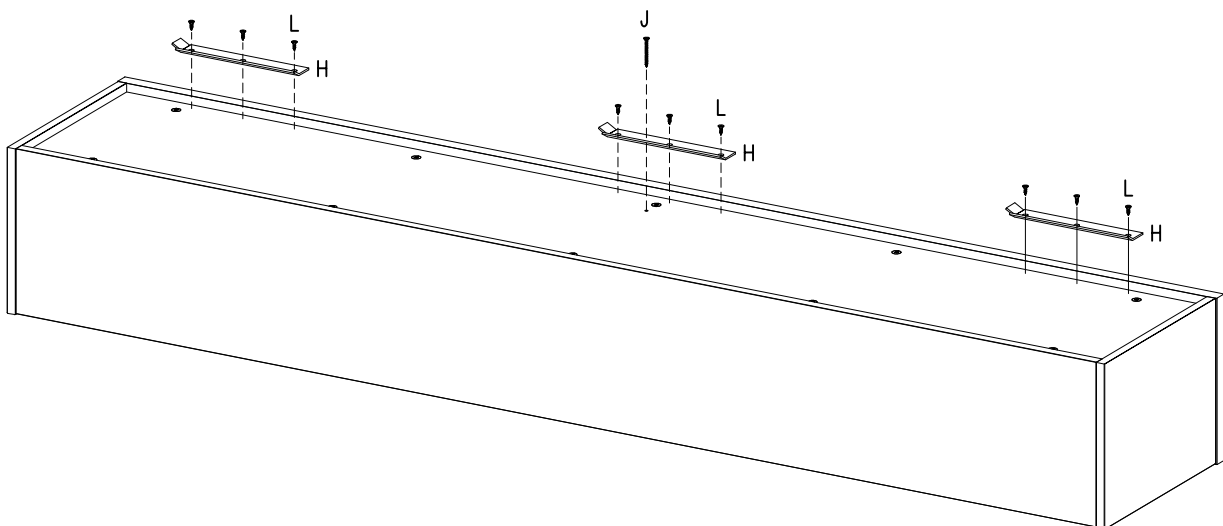

Attention!

H X 3	L X 9 4,5x16mm	J X 1 4,5x50mm