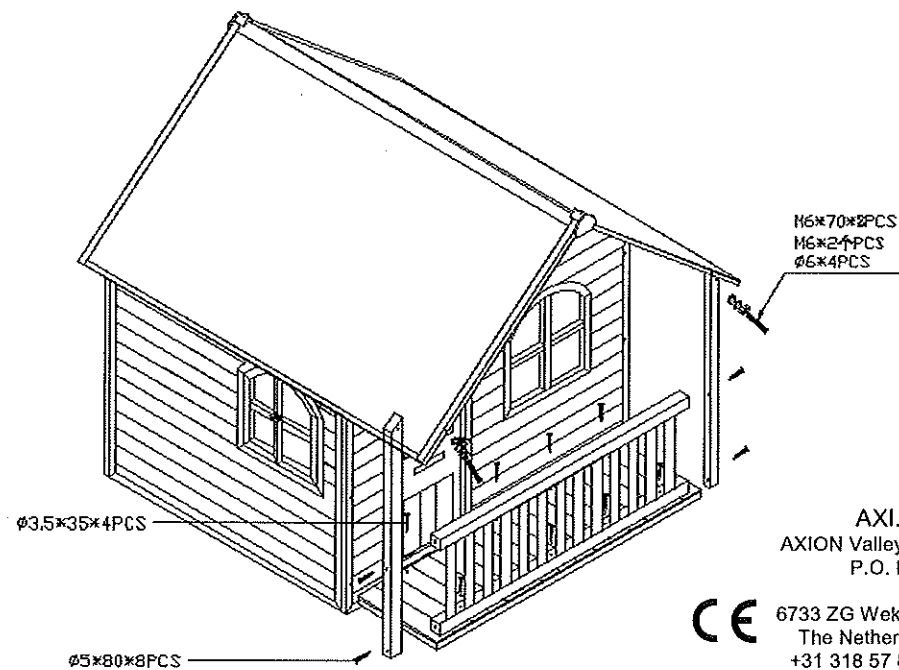

AXI.com
AXION Valley B.V.
P.O. Box 7

CE 6733 ZG Wekerom
The Netherlands
+31 318 57 88 00

11