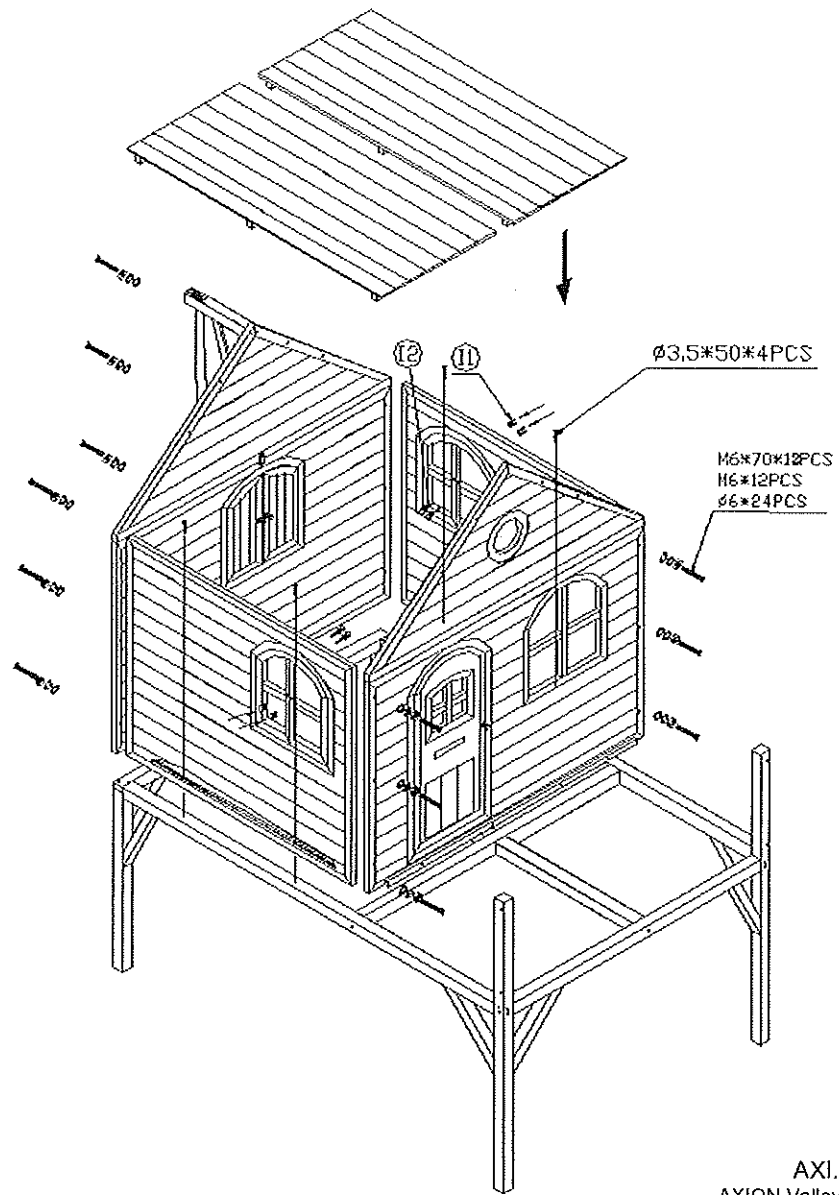

AXI.com
AXION Valley B.V.
P.O. Box 7

CE 6733 ZG Wekerom
The Netherlands
+31 318 57 88 00