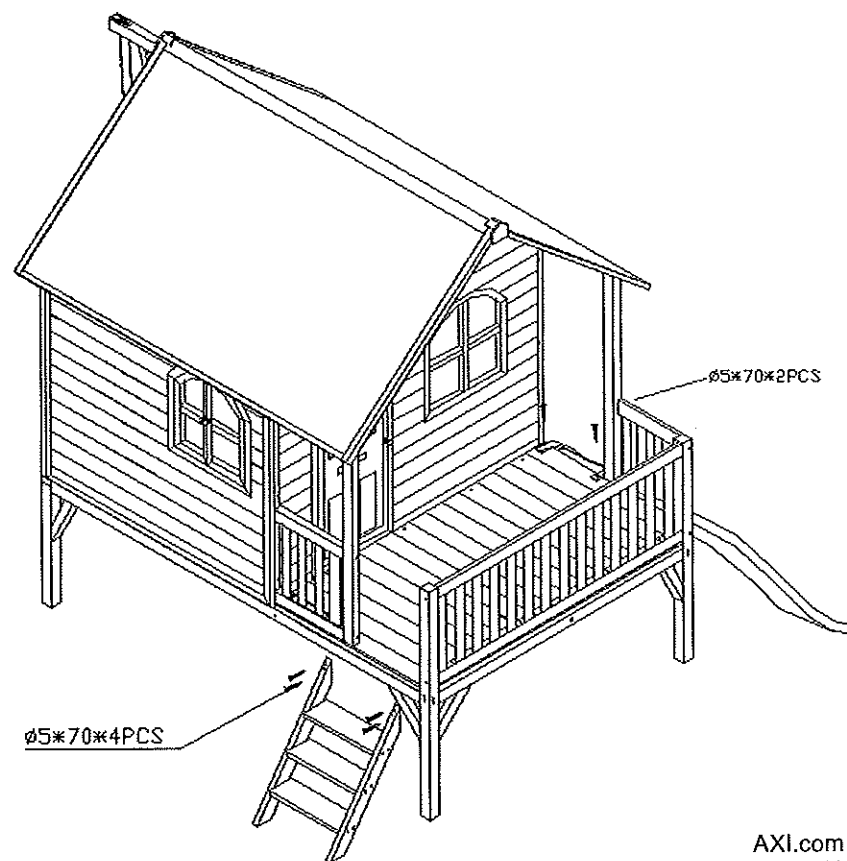

AXI.com
AXION Valley B.V.
P.O. Box 7

CE 6733 ZG Wekerom
The Netherlands
+31 318 57 88 00

23