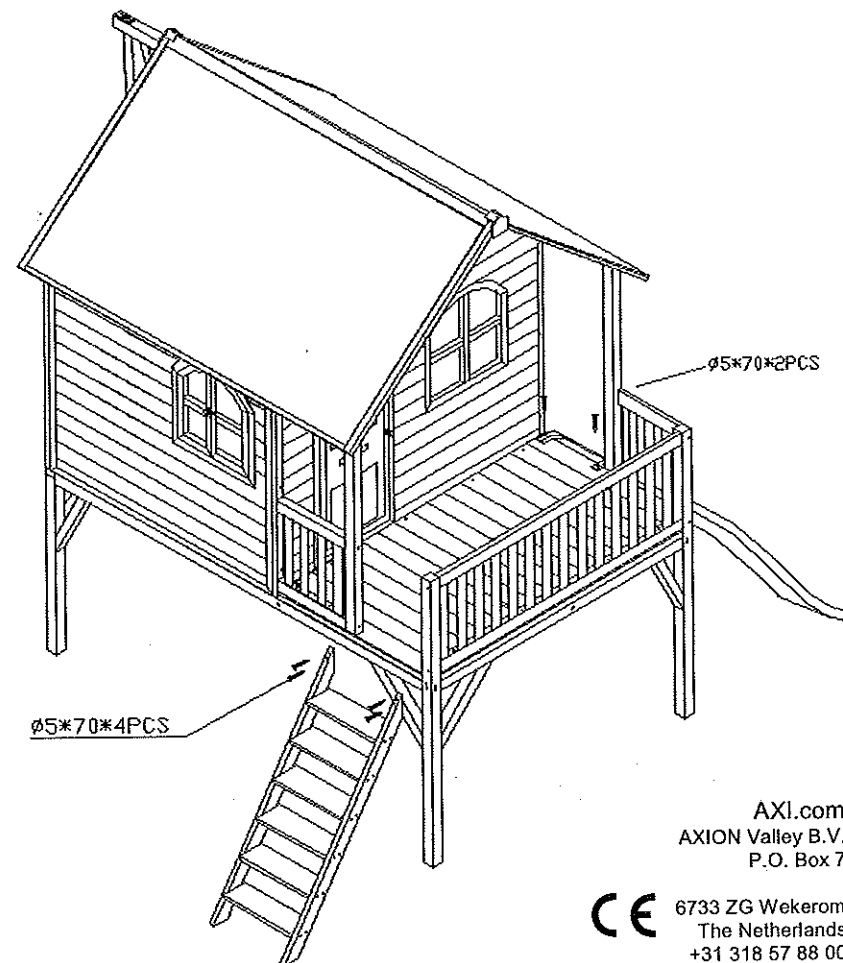

Warning

- Falls onto hard surfaces could result in head or other serious injuries. Never put on concrete, asphalt or other hard surfaces.
- Some of the component parts of this product are small and may contain sharp points, care should be taken when unpacking and assembling this product; assembly should be done by an adult

Warranty

The owner of this AXI product has a warranty period of two years. The owner of the AXI Playhouse may only invoke the warranty by presenting the original purchase receipt.

The warranty does not apply if:

- This product is used incorrectly and/or carelessly.
- The use does not correspond with the purpose for which it is intended.
- This product is not assembled and maintained in accordance with the instruction booklet.
- Technical repairs to this product are not carried out in a professional manner.
- Parts fitted subsequently are used in a way that does not comply with the technical specifications of the product in question, or are fitted incorrectly.
- The product is used for hire or is made available to other unspecified persons in other way.

Questions

For questions about the AXI Playhouse, contact the address at the back.

AXI.com
AXION Valley B.V.
P.O. Box 7

CE 6733 ZG Wekerom
The Netherlands
+31 318 57 88 00