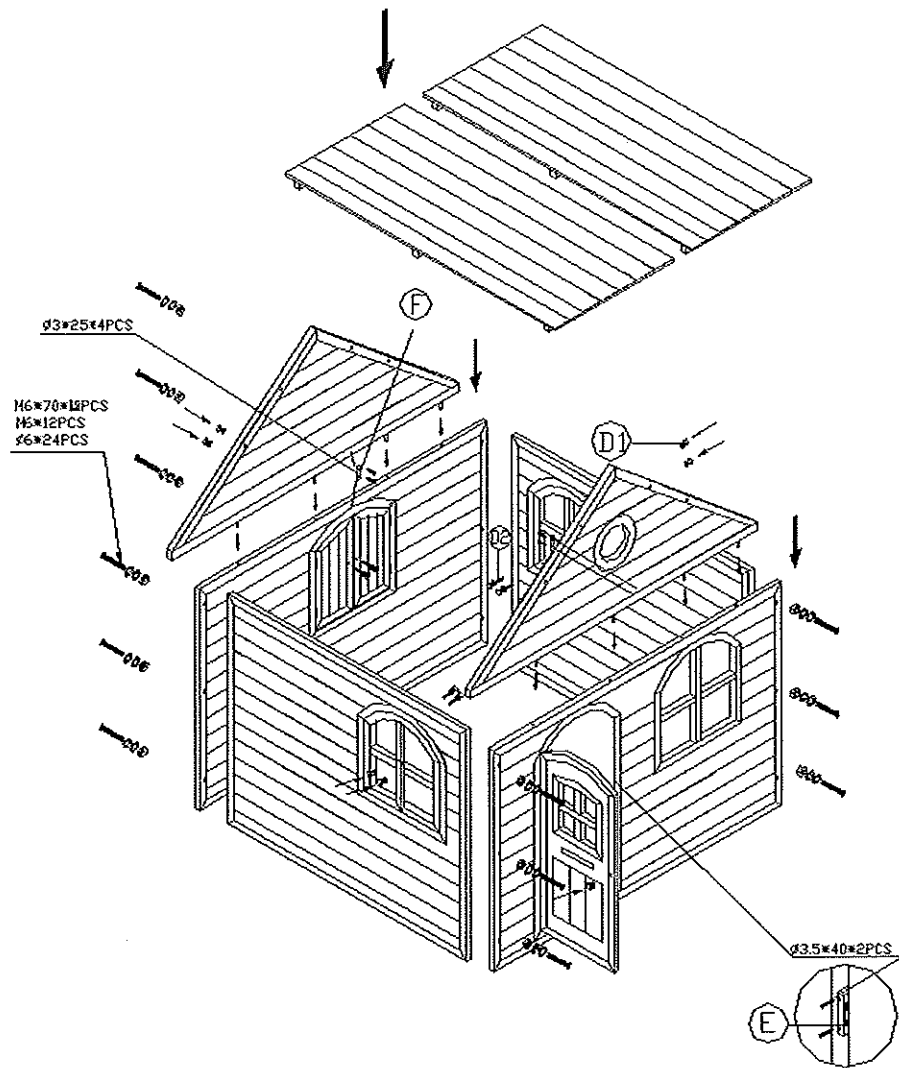

AXI.com
AXION Valley B.V.
P.O. Box 7

CE 6733 ZG Wekerom
The Netherlands
+31 318 57 88 00