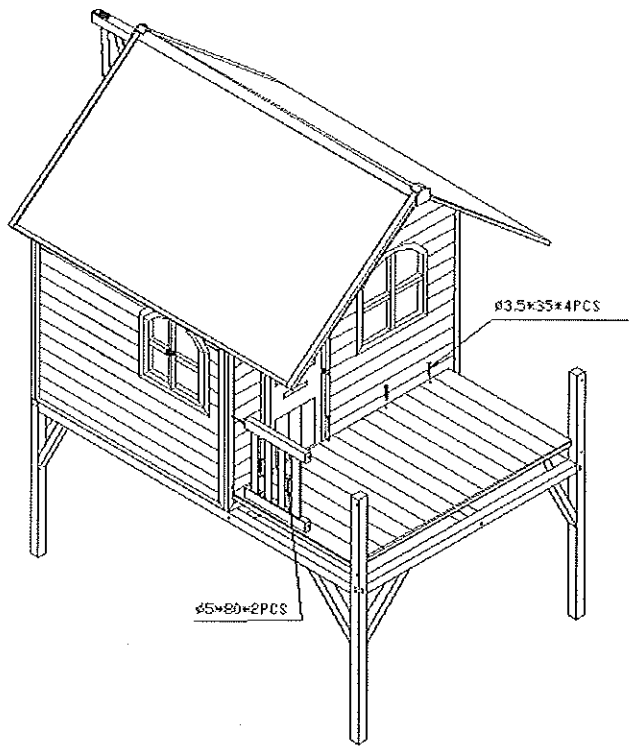

33

NOA XL

Noa XL 1-5

SAM XL

Sam XL 6-11

AXI.com
AXION Valley B.V.
P.O. Box 7
6733 ZG Wekerom
The Netherlands
+31 318 57 88 00

34

AMY XL