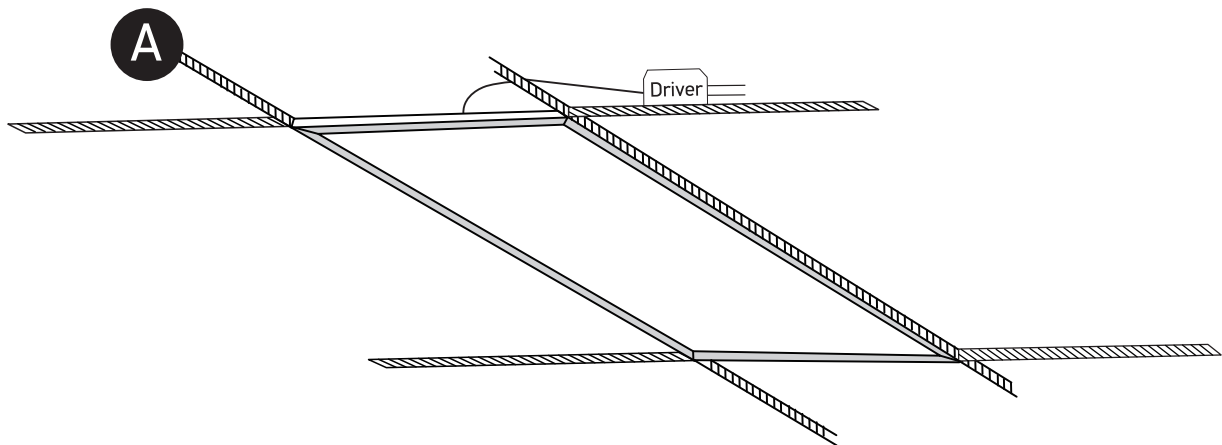

INSTALLATION MANUAL

50148FR

ecopanel

230V | 48W | IP20 | Aluminium

Complete with dimmable LED driver
Suspension kit order code 050017

one
LIGHT

Recessed fitting for 1200x300mm T-rail false ceilings

Ceiling mount suspended applications using optional kit 050017