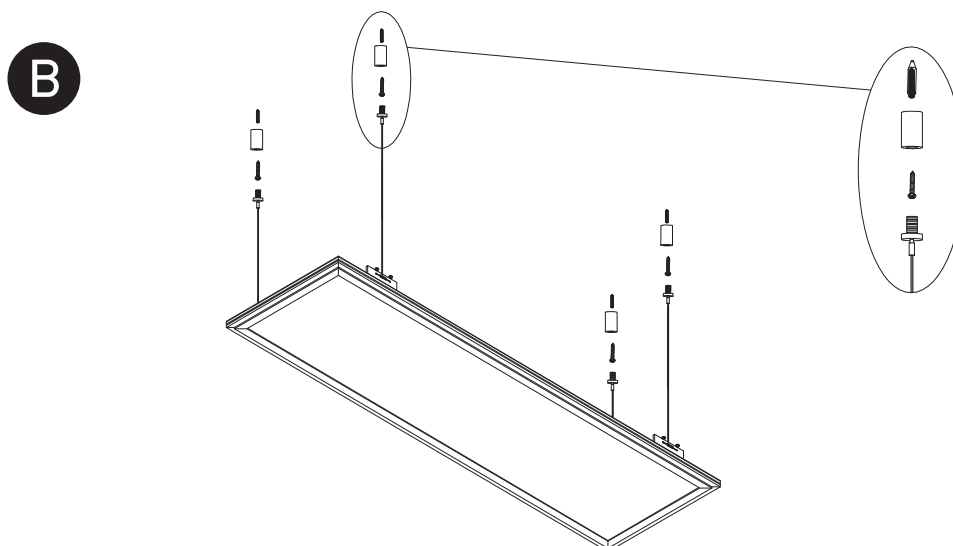

INSTALLATION MANUAL

50148FR

ecopanel

230V | 48W | IP20 | Aluminium

Complete with dimmable LED driver
Suspension kit order code 050017

one
LIGHT

Recessed fitting for 1200x300mm T-rail false ceilings

Ceiling mount suspended applications using optional kit 050017