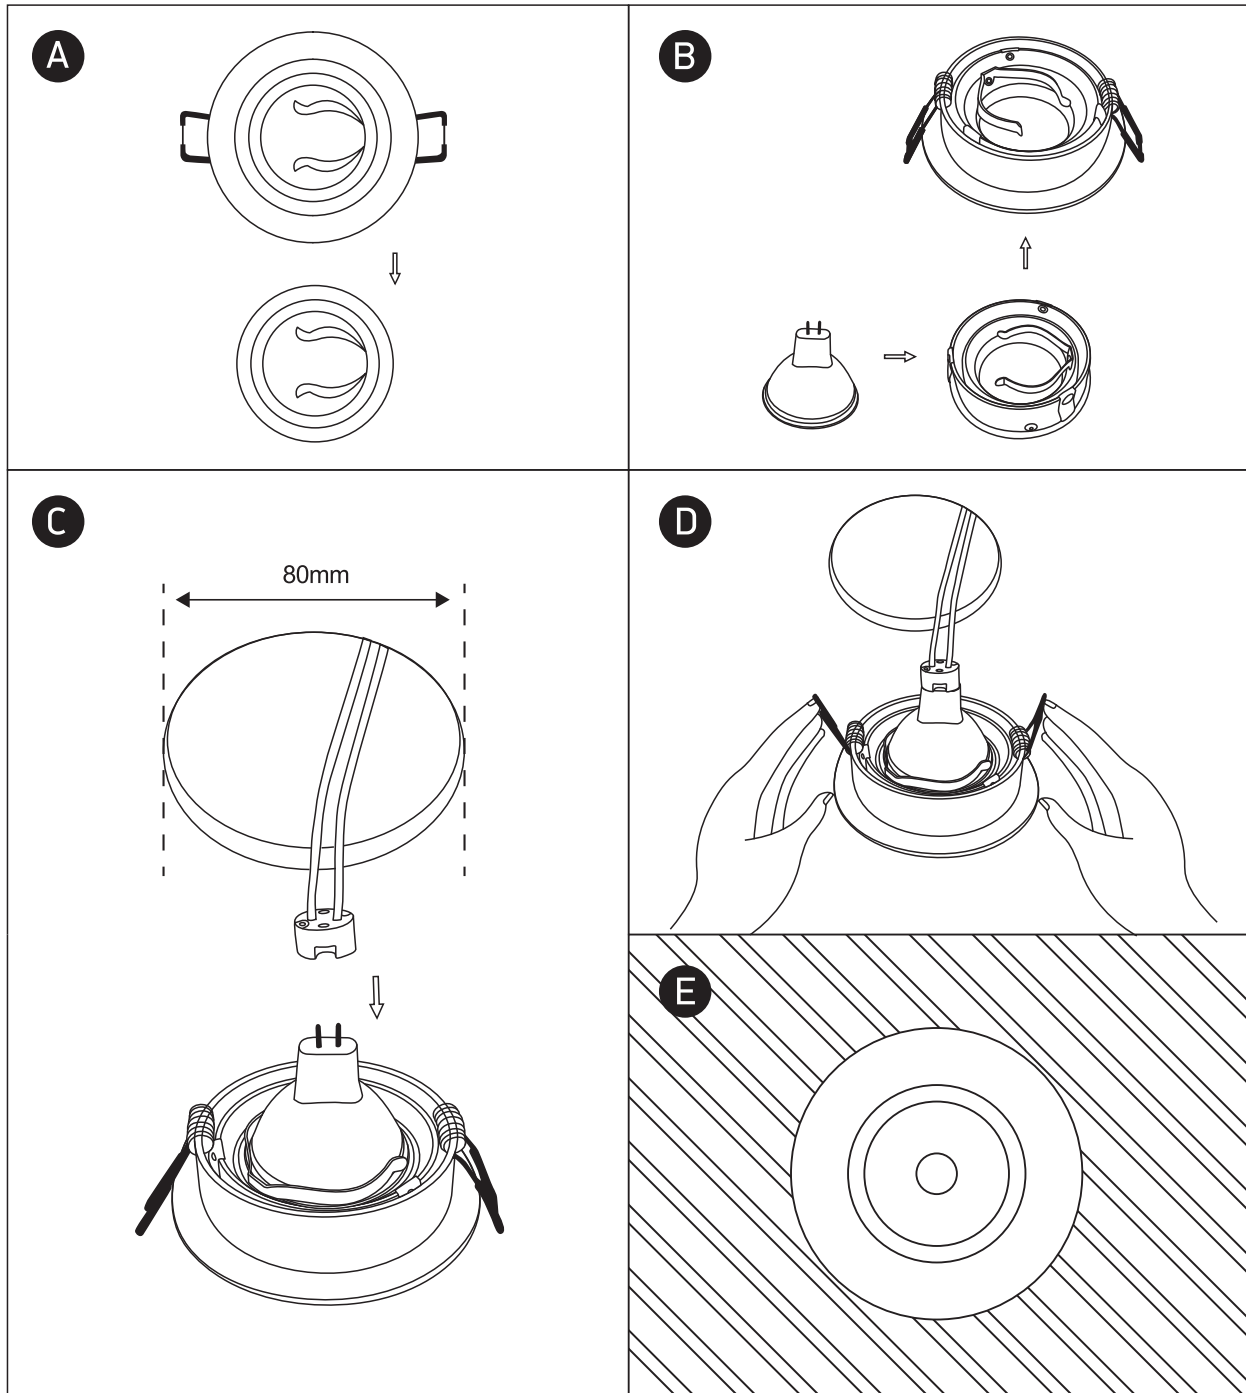

# INSTALLATION MANUAL

11105AB

50W | 12V | MR16 | GU5,3 | IP20 | Natural aluminium | Adjustable