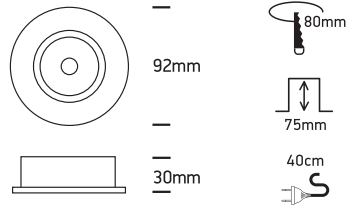

# INSTALLATION MANUAL

11105AB

50W | 12V | MR16 | GU5,3 | IP20 | Natural aluminium | Adjustable