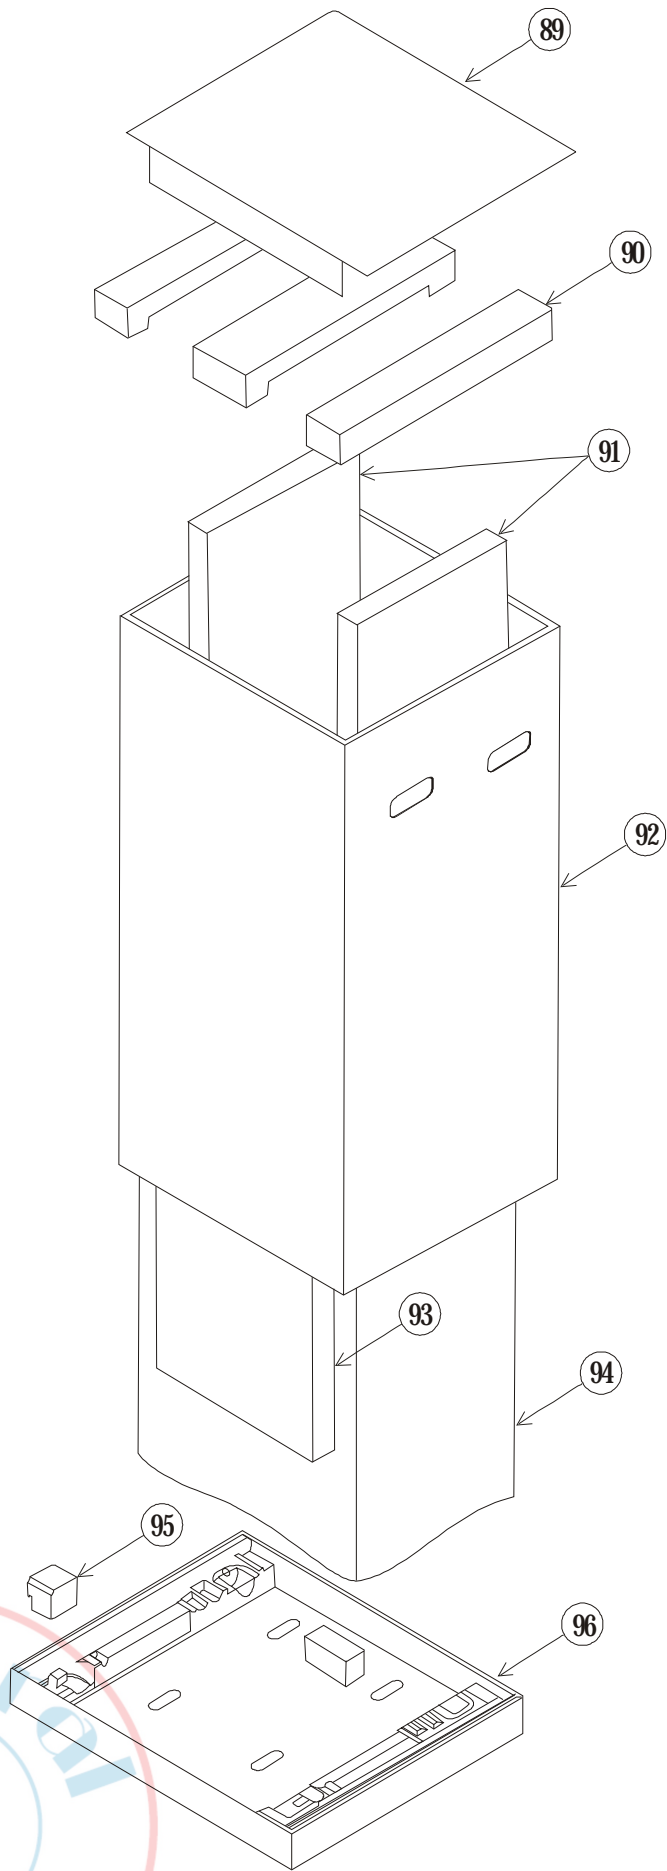

MODEL : R-Z570ARU7X

R-Z570ARU7X STS		
1	DOOR-BASKET-F-475 '07	PTRZ570ARU7A01
2	E-CASE-475 (ROHS)	PTR470ARU5A09
3	DOOR-BASKET-R1-475 '07	PTRZ570ARU7A02
4	DOOR-POCKET-R2-475 '07	PTRZ570ARU7A03
5	DOOR-BASKET-R3 '06	PTRZ570ARU7A04
6	DOOR-BASKET-R4 '07	PTRZ570ARU7A05
7	D-GASKET-F-475 (ROHS)	PTR570ARU5A11
8	D-GASKET-R-475 (ROHS)	PTR570ARU5A12
9	DOOR-PANEL-F-475 '07 (STS)	PTRZ570ARU7A34
10	DOOR-BADGE	PTRZ470ARUA01
11	DOOR-CLOSER(STS,W,A,SS,GGR,RO,	PTRZ660ARU7A12
12	DOOR-STOPPER-R(ANGLE 95)	PTRZ660ARU7A13
13	DOOR-PANEL-R-475 '07 (STS)	PTRZ570ARU7A35
14	D-STOPPER-R (ROHS)	PTR570ARU5XA06
15	HANDLE-COVER-550L '07 (STS)	PTRZ660ARU7A15
16	HEX-BOLT M5X15 (ROHS)	PTR610ARU5XDA22
17	HANDLE-AL-550L '07 (STS)	PTRZ660ARU7A16
19	ICE COR 475 06 (ROHS)	PTRZ570ARU6A07
20	ICE-MAKER-SPRING (ROHS)	PTR470ARU5A23
21	ICE-TRAY (ROHS)	PTR570ARU5A15
22	ICE-SUPPORT (ROHS)*	PTR570ARU5A16
23	ICE-BOX-475 (ROHS)	PTR570ARU5A17
24	LAMP (ROHS)	PTR470ARU5A59
25	LAMP-SOCKET	PTRZ570ARU7A36
26	SHOWER-475 (ROHS)	PTR570ARU5A27
27	FL COVER (ROHS)	PTRZ570ARU6A08
28	F SHELF PLA 475 (ROHS)*	PTR570ARU5A18
29	CHILLER-CASE (ROHS)	PTR570ARU5A20
30	CHILLER DOOR 475 06 (ROHS)	PTRZ570ARU6A09
31	R G SHELF (ROHS)	PTRZ570ARU6A10
32	R-VEGETABLE-GLASS-SHELF '07	PTRZ570ARU7A13
33	R-VEGETABLE-GLASS-GASKET '07	PTRZ570ARU7A14
34	CRISPER-GASKET '07	PTRZ570ARU7A15
35	CRISPER-475 '07	PTRZ570ARU7A16
36	INSTRUCTION-BOOK '07	PTRZ570ARU7A17
37	RM-FIX (ROHS)	PTRZ400ARU6A35
38	MOTOR F.FAN=PTRZ580AM013(ROHS)	PTRZ400ARU6A34
39	MOTOR BUSH (ROHS)	PTR470ARU5A34
40	MOTOR-COVER (ROHS)	PTR470ARU5A33
41	FAN	PTRZ470ARUA10
42	SCREW-4X12 NI (ROHS)	PTR660ERU6A26
43	FRONT CUSHION	PTRZ660ARU7A29
44	MOUTH-PLATE-475 '07	PTRZ570ARU7A18
45	FAN-GUARD-475 '07	PTRZ570ARU7A37
46	DIAL-F	PTRZ400ARU6A25
47	FAN-GUARD-SUPPORT '07	PTRZ570ARU7A20
48	F-GRILL-475 (ROHS)	PTR570ARU5A29
49	THERMO-R	PTRZ400ARU6A48
50	TIMER DEF (ROHS) *	PTR300ARU5A44
51	R-PANEL-475 '07	PTRZ570ARU7A21
52	DIAL	PTRZ470ARUA26
53	LAMP COVER (ROHS)	PTRZ570ARU6A16
54	LAMP CV FIX (ROHS)	PTRZ570ARU6A17