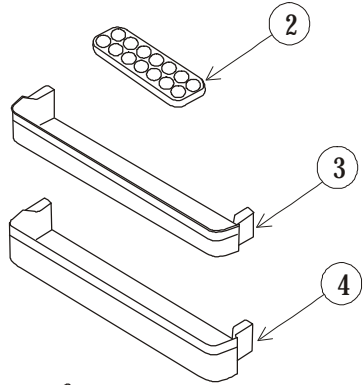

SERVICE MANUAL

SPECIFICATIONS

TYPE	DOUBLE BIG 2 DOOR	
MODEL	R-Z570ARU7X	
POWER SOURCE	1Ø,220-240V,50Hz	
TOTAL INPUT (W)	186-220	
TOTAL CURRENT (A)	1.40-1.50	
VOLUME	NET	475L
	GREECE	570L
DIMENSIONS (mm)	W	740
	H	1795
	D	710
NET WEIGHT (Kgs)	81	