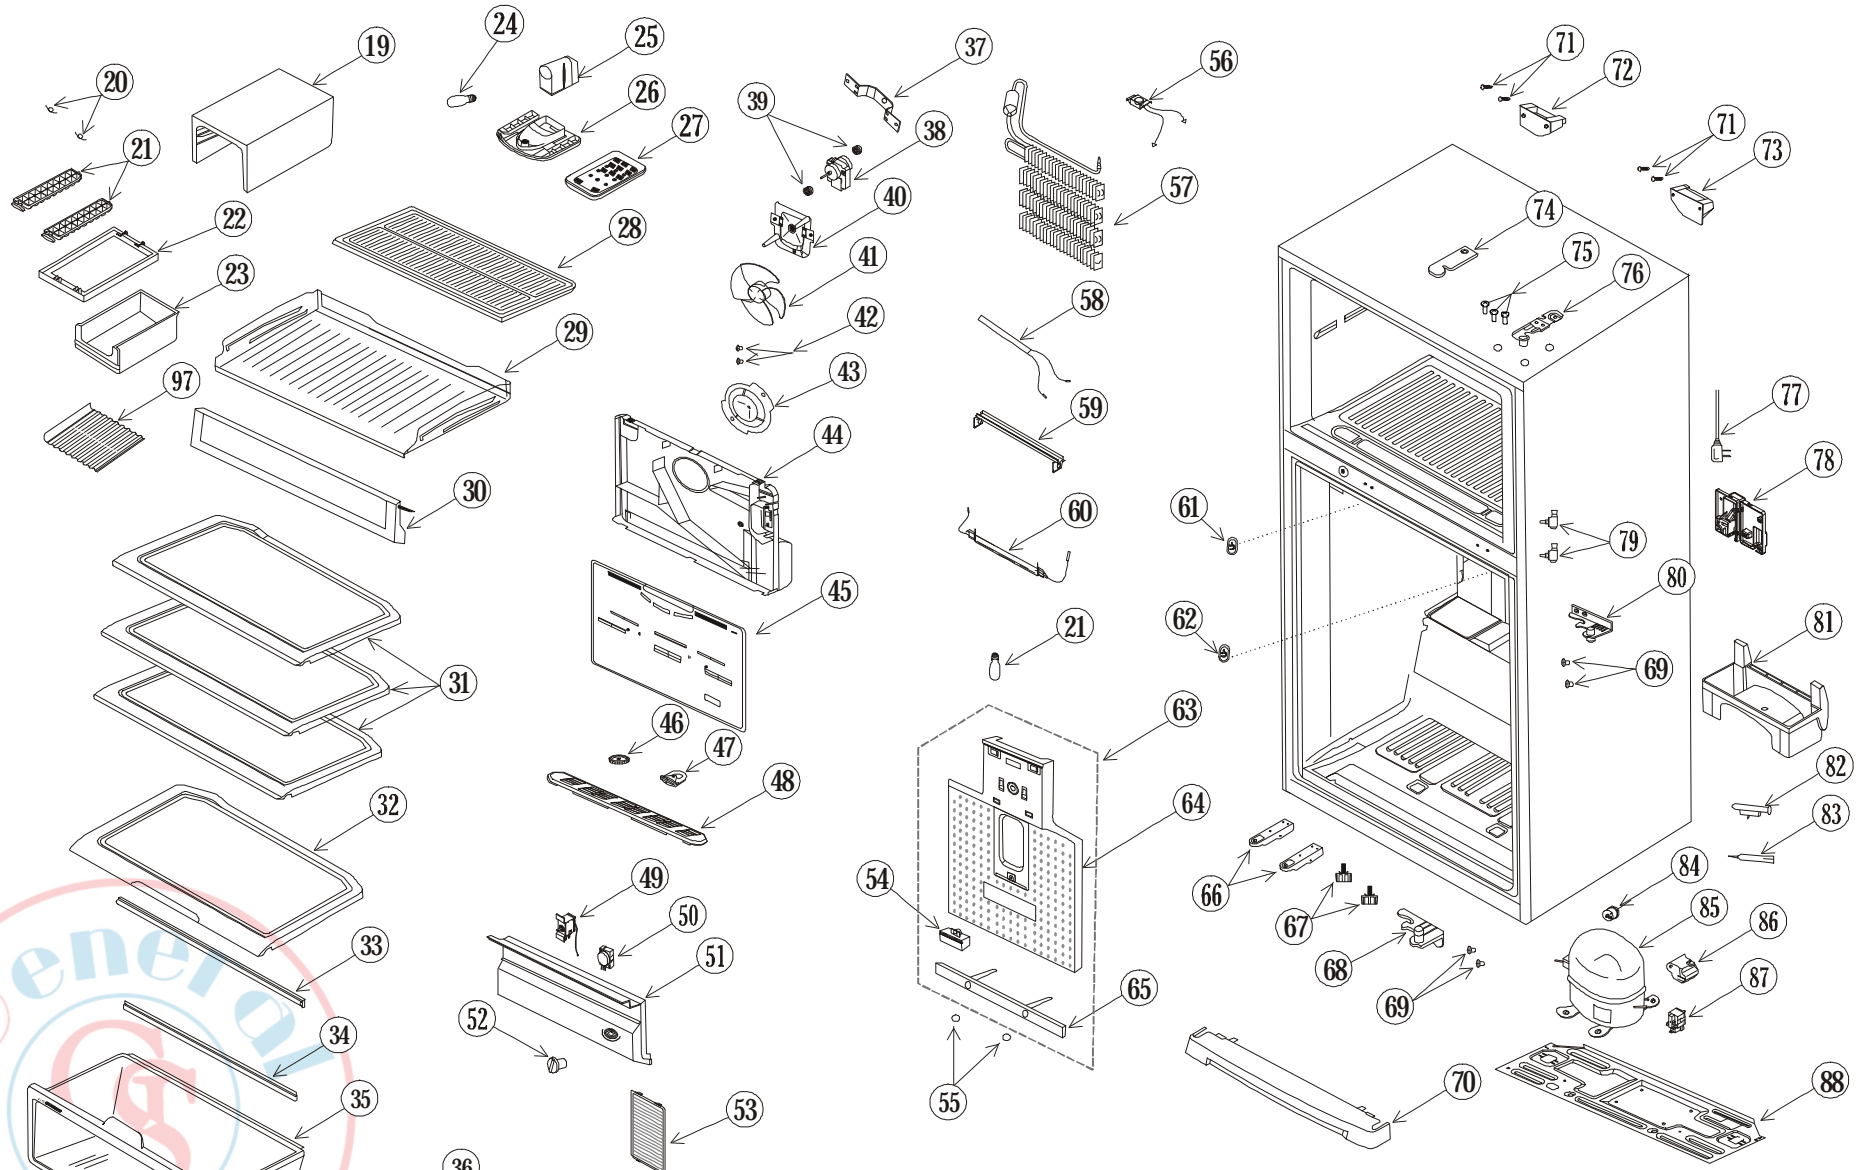

MODEL : R-Z570ARU7X