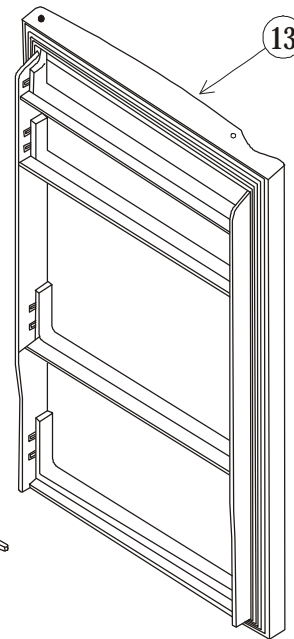

SERVICE MANUAL

SPECIFICATIONS

TYPE	DOUBLE BIG 2 DOOR	
MODEL	R-Z570ARU7X	
POWER SOURCE	1Ø,220-240V,50Hz	
TOTAL INPUT (W)	186-220	
TOTAL CURRENT (A)	1.40-1.50	
VOLUME	NET	475L
	GREECE	570L
DIMENSIONS (mm)	W	740
	H	1795
	D	710
NET WEIGHT (Kgs)	81	