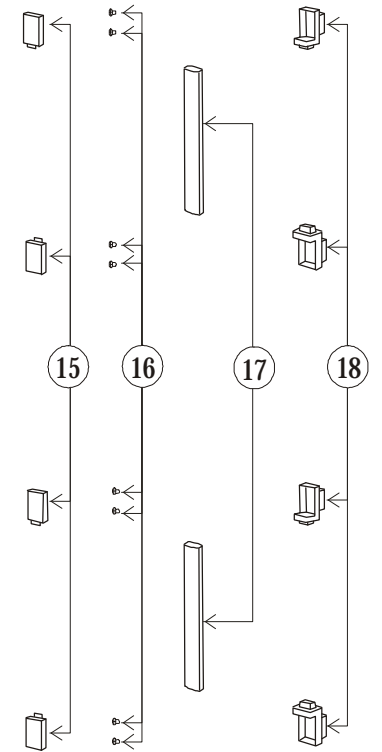

SERVICE MANUAL

SPECIFICATIONS

TYPE	DOUBLE BIG 2 DOOR	
MODEL	R-Z570ARU7X	
POWER SOURCE	1Ø,220-240V,50Hz	
TOTAL INPUT (W)	186-220	
TOTAL CURRENT (A)	1.40-1.50	
VOLUME	NET	475L
	GREECE	570L
DIMENSIONS (mm)	W	740
	H	1795
	D	710
NET WEIGHT (Kgs)	81	