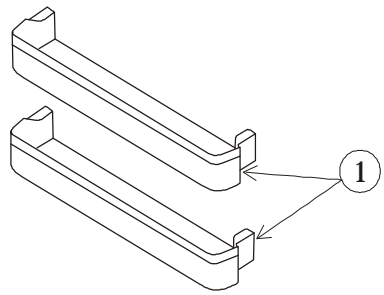

SERVICE MANUAL

SPECIFICATIONS

TYPE	DOUBLE BIG 2 DOOR	
MODEL	R-Z570ARU7X	
POWER SOURCE	1Ø,220-240V,50Hz	
TOTAL INPUT (W)	186-220	
TOTAL CURRENT (A)	1.40-1.50	
VOLUME	NET	475L
	GREECE	570L
DIMENSIONS (mm)	W	740
	H	1795
	D	710
NET WEIGHT (Kgs)	81	