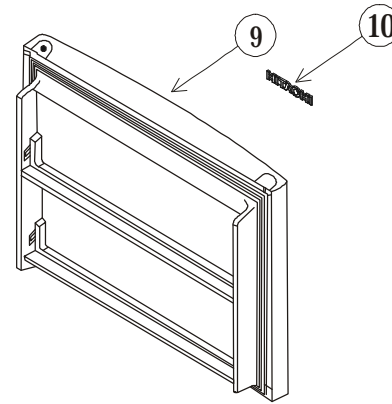

SERVICE MANUAL

SPECIFICATIONS

TYPE	DOUBLE BIG 2 DOOR	
MODEL	R-Z570ARU7X	
POWER SOURCE	1Ø,220-240V,50Hz	
TOTAL INPUT (W)	186-220	
TOTAL CURRENT (A)	1.40-1.50	
VOLUME	NET	475L
	GREECE	570L
DIMENSIONS (mm)	W	740
	H	1795
	D	710
NET WEIGHT (Kgs)	81	