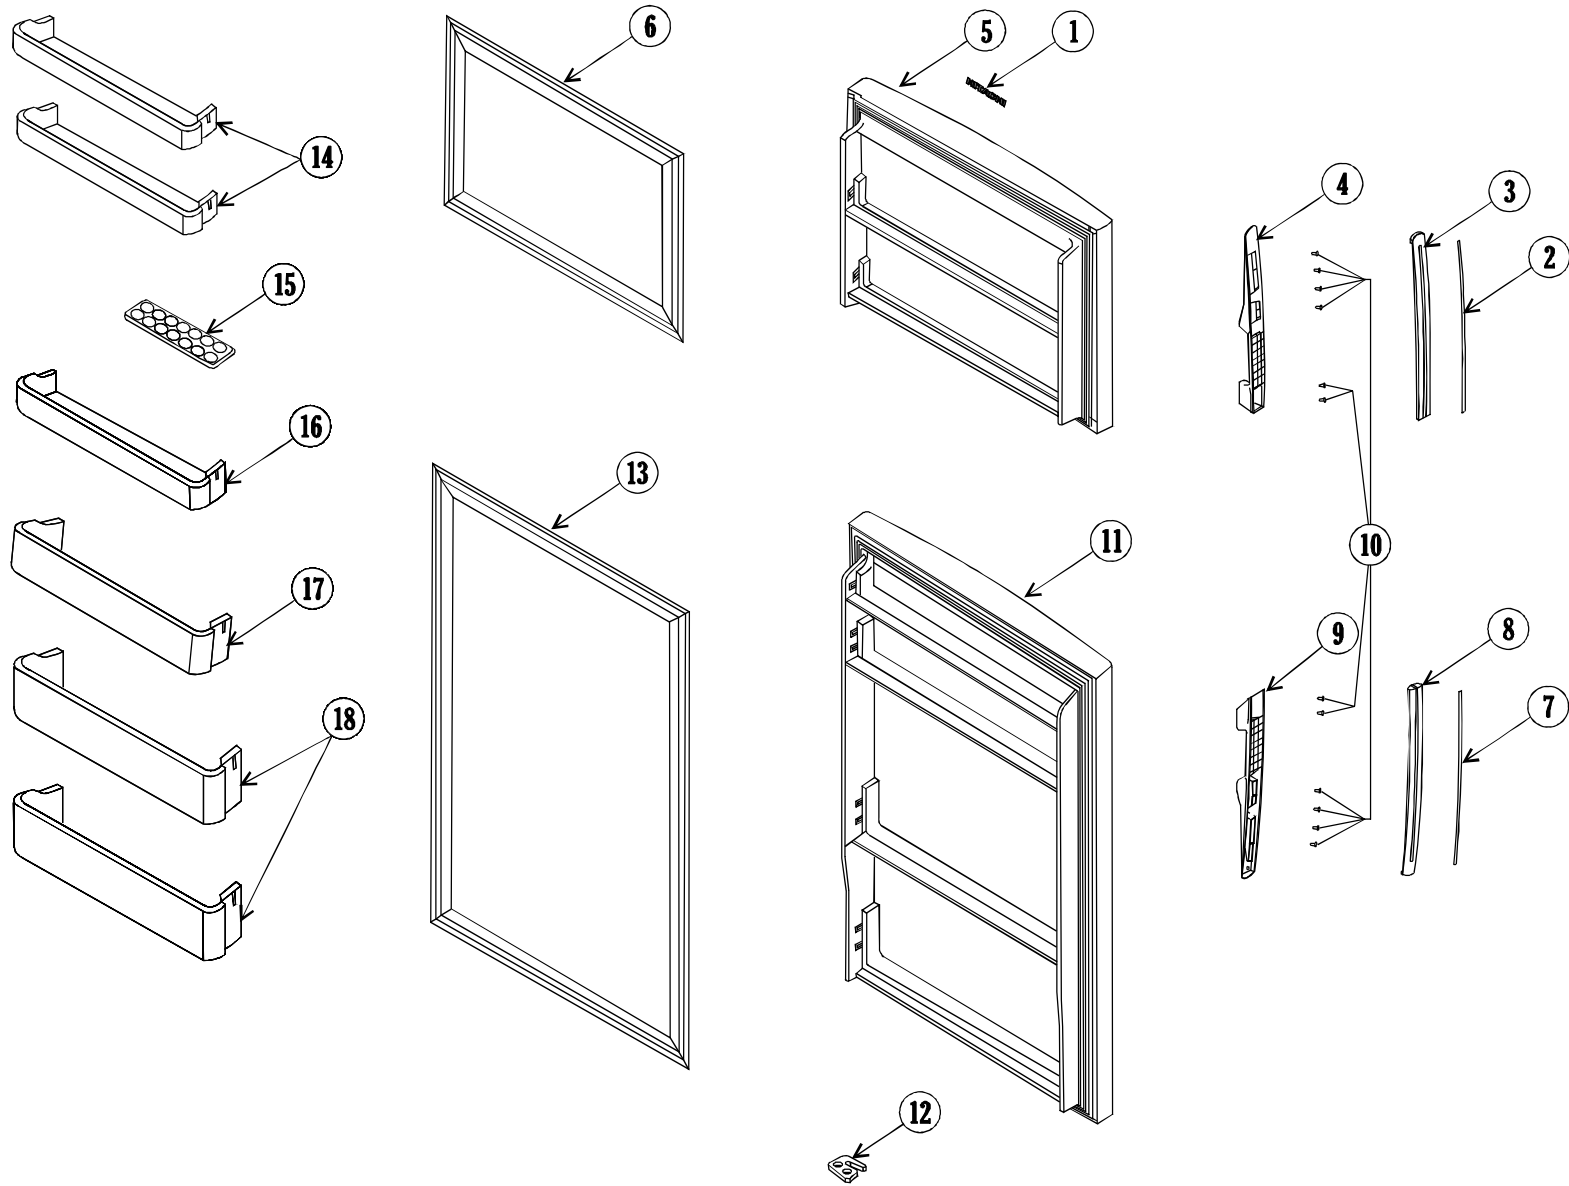

MODEL : R-Z470ARU6