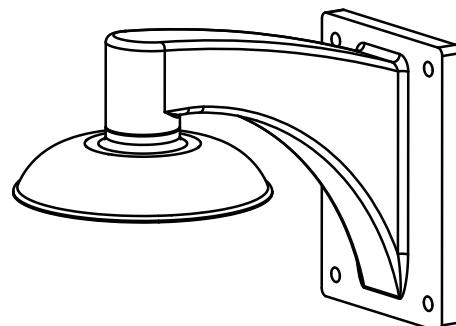

Attached to AM-518 Mount Adaptor

You can also use the adaptor bracket to mount the FD series cameras to the AM-518 adaptor, and then to a wall mount bracket, or even to a pendant pipe.

For details using the AM-518 adaptor, please refer to its User Manual.

To attach the adaptor, align the slotted openings on the bracket with the mounting holes that come without alphabetic marks on the AM-518 adaptor, and drive screws through it. You may then install cameras to the bracket.