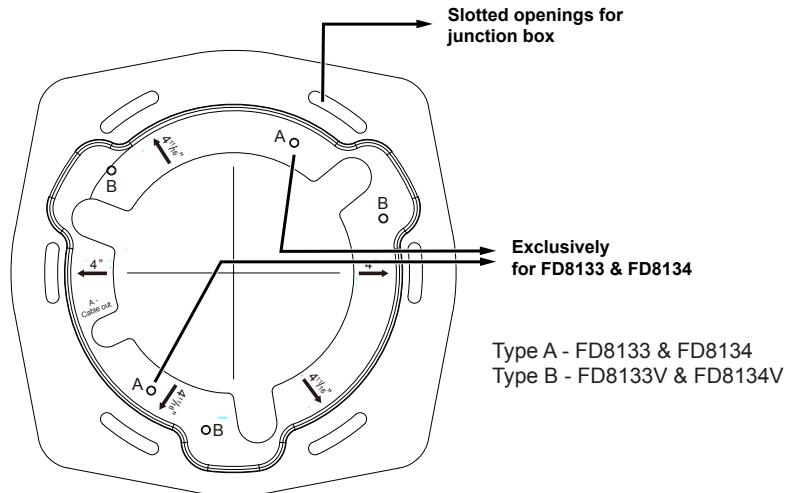

AM-517 Adaptor Bracket User Guide

Rev. 1.0

I Overview

This is an adaptor bracket for FD8133, 8134, 8133V and 8134V fixed dome cameras. The bracket is designed for installing cameras to U.S. standard 4 in. and 4 11/16 in. metal junction boxes.

Mounting Holes Definitions

1. Use the long, curved, slotted openings around the bracket for securing to junction boxes. The 3 proportionally spaced mounting holes, Type B, are for mounting the FD8133V and FD8134V. These two cameras can be aligned and mounted in 3 different orientations.
2. Note that the FD8133 and FD8134 can only be mounted using the 2 holes marked in the drawing above, Type A.

II Installing Cameras with the Bracket

Included Screws

Item	Description	Qty	Apply to
1	M3X6 binding head machine screw, black	3	Camera
2	Pan head 8# x1/2, nickel	2	Junction box

Installation Steps

1. Use the included machine screws to fasten the bracket to a junction box. See drawings on the right.
NOTE: For junction boxes that have 4 mounting holes, use any 2 of the diagonal holes. 2 screws are enough to support the weight of the camera.
2. Route cables through the opening.
3. Secure the camera to the bracket using 3 (Type B for FD8133V & FD8134V) or 2 (Type A for FD8133 & FD8134) of the mounting holes.
4. Connect the cabling, use the Ethernet connection to open a web console. Adjust the camera's shooting angle, focus, and zoom. When done, install the dome cover.

To attach the adaptor, align the slotted openings on the bracket with the mounting holes that come without alphabetic marks on the AM-518 adaptor, and drive screws through it. You may then install cameras to the bracket.