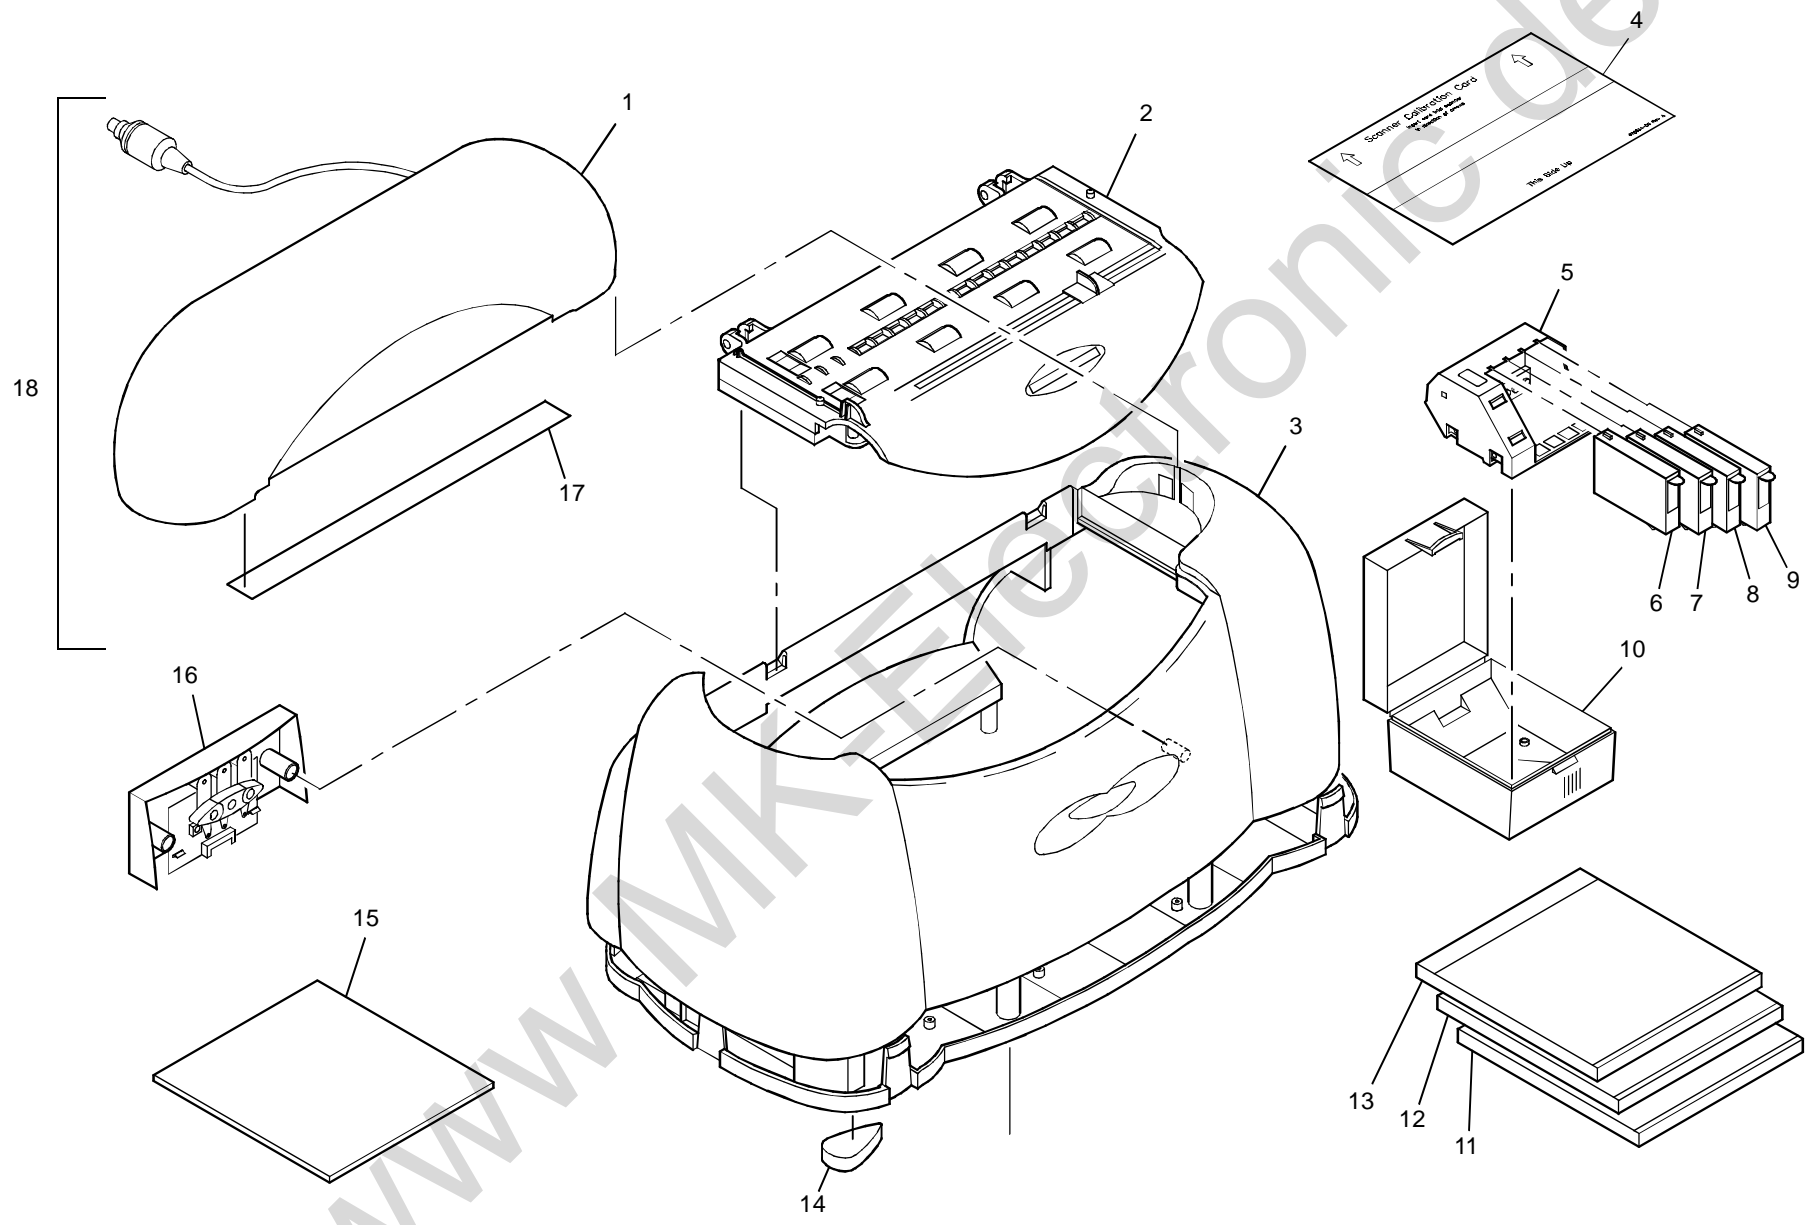

PI 3: Covers and Supplies

PL 3: Covers and Supplies

Item	Part Number	Description
1	109K01070	Scanner Assembly
2	048K60240	Access Door Assembly
3	048K60250	Top Cover
4	610E30550	Scan Calibration Card
5	008R07659	Color Print Head
6	008R07660	Black Ink Cartridge
7	008R07661	Cyan Ink Cartridge
8	008R07662	Magenta Ink Cartridge
9	008R07663	Yellow Ink Cartridge
10	060K01011	Cartridge Storage Box
11	300K68200	HomeCentre CD-ROM Assembly
12	673K34300	PhotoEnhancer Kit
13	673K34310	Print Artist Kit
14	017E07850	Foot
15	610E30290	Quick Install Booklet
16	101K29650	Control Panel Assembly
17	062E08830	Lens Optics Window Cover