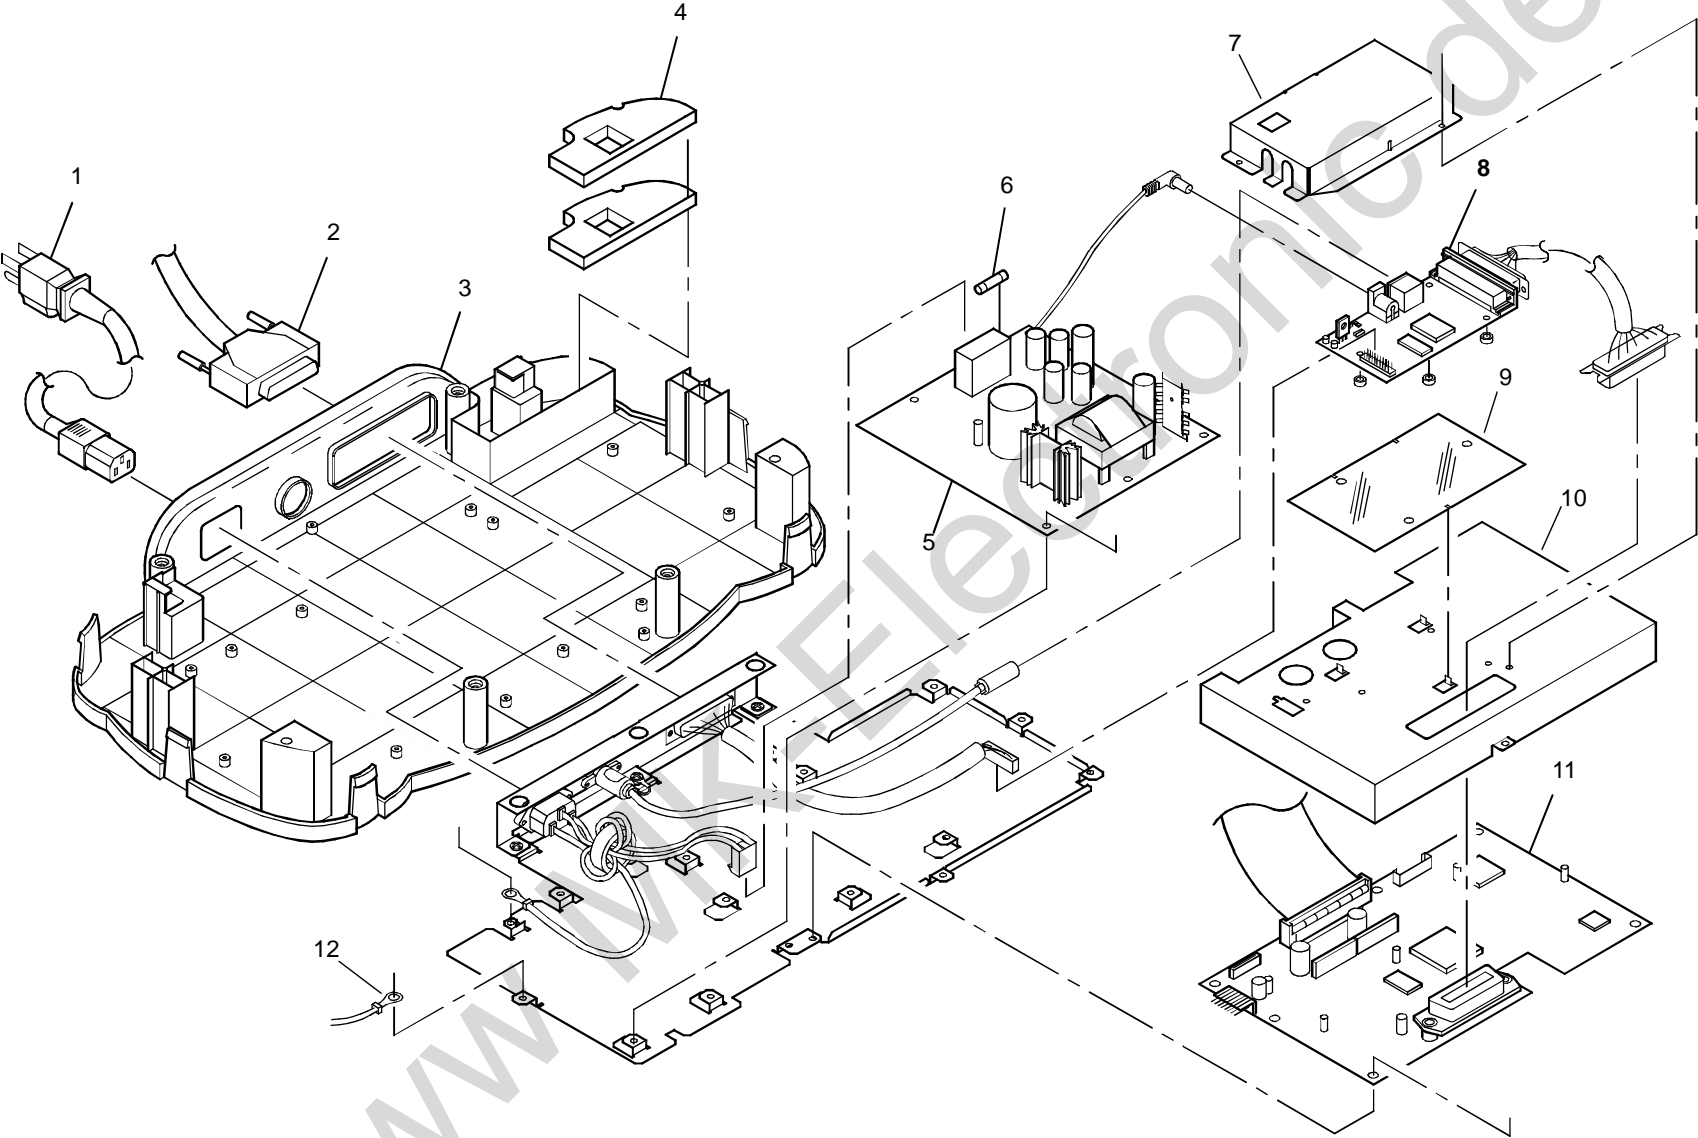

Section Contents

PL 1 Base and PWBs	5-2
PL 2 Printer Assembly	5-4
PL 3 Covers and Supplies	5-6
Part Number Index	5-8

www MK-Electronic.de

PL 1: Base and PWBs

PL 1: Base and PWBs

Item	Part Number	Description
1	117E13660	Power Cord
2	162K32250	PC I/F IEEE 1284 Cable
3	101E13130	Main Chassis
4	019E36330	Ink Pad
5	105K16570	Power Supply
6	108E04580	Fuse 2A, 250V
7	--	Parallel Port Adapter PWB Cover
8	160K36850	Parallel Port Adapter PWB
9	--	Mylar Protective Sheet
10	--	Printer PWB Cover
11	160K36840	Printer PWB
12	--	Ground Wire

PL 2: Printer Assembly

PL 2: Printer Assembly

Item	Part Number	Description
1	050K35130	Print Out Tray
2	038K11210	Exit Guide
3	011E07340	Cartridge Latch Lever
4	--	Cartridge Latch Lever Cam Pin
5	015E59830	Blotter
6	--	Holder
7	127K22240	Pump
8	--	Pump Bracket
9	127E10810	Paper Feed Motor
10	--	Gear Assembly
11	--	Carriage Assembly Rod
12	007E52860	Toggle Gear
13	016E12390	Bushing
14	--	Ground Strap
15	127E10800	Carriage Motor
16	130K56600	Ink level sensor
17	130K56490	Paper path sensor
18	160K32290	Printer interface PWB
19	--	Printer Base
20	146K00490	Encoder
21	041K05310	Encoder/Tensioner Assembly
22	--	Ground Strap
23	023E14840	Timing Belt

Item	Part Number	Description
24	033E03510	Wiper
25	094K03590	Maintenance Station
26	019E35770	Retard pad (not shown)
27	22K53800	Exit roller assembly
28	050K35140	Paper Cassette
29	046K00300	Printer Assembly
30	041K05500	Carrier Assembly (Carriage)

Spare Parts Index

Part Number	PL
007E52860	2
008R07659	3
008R07660	3
008R07661	3
008R07662	3
008R07663	3
011E07340	2
015E59830	2
016E12390	2
017E07850	3
019E35770	2
019E36330	1
22K53800	2
023E14840	2
033E03510	2
038K11210	2
041K05310	2
041K05500	2
046K00300	2
048K60240	3
048K60250	3
050K35130	2
050K35140	2