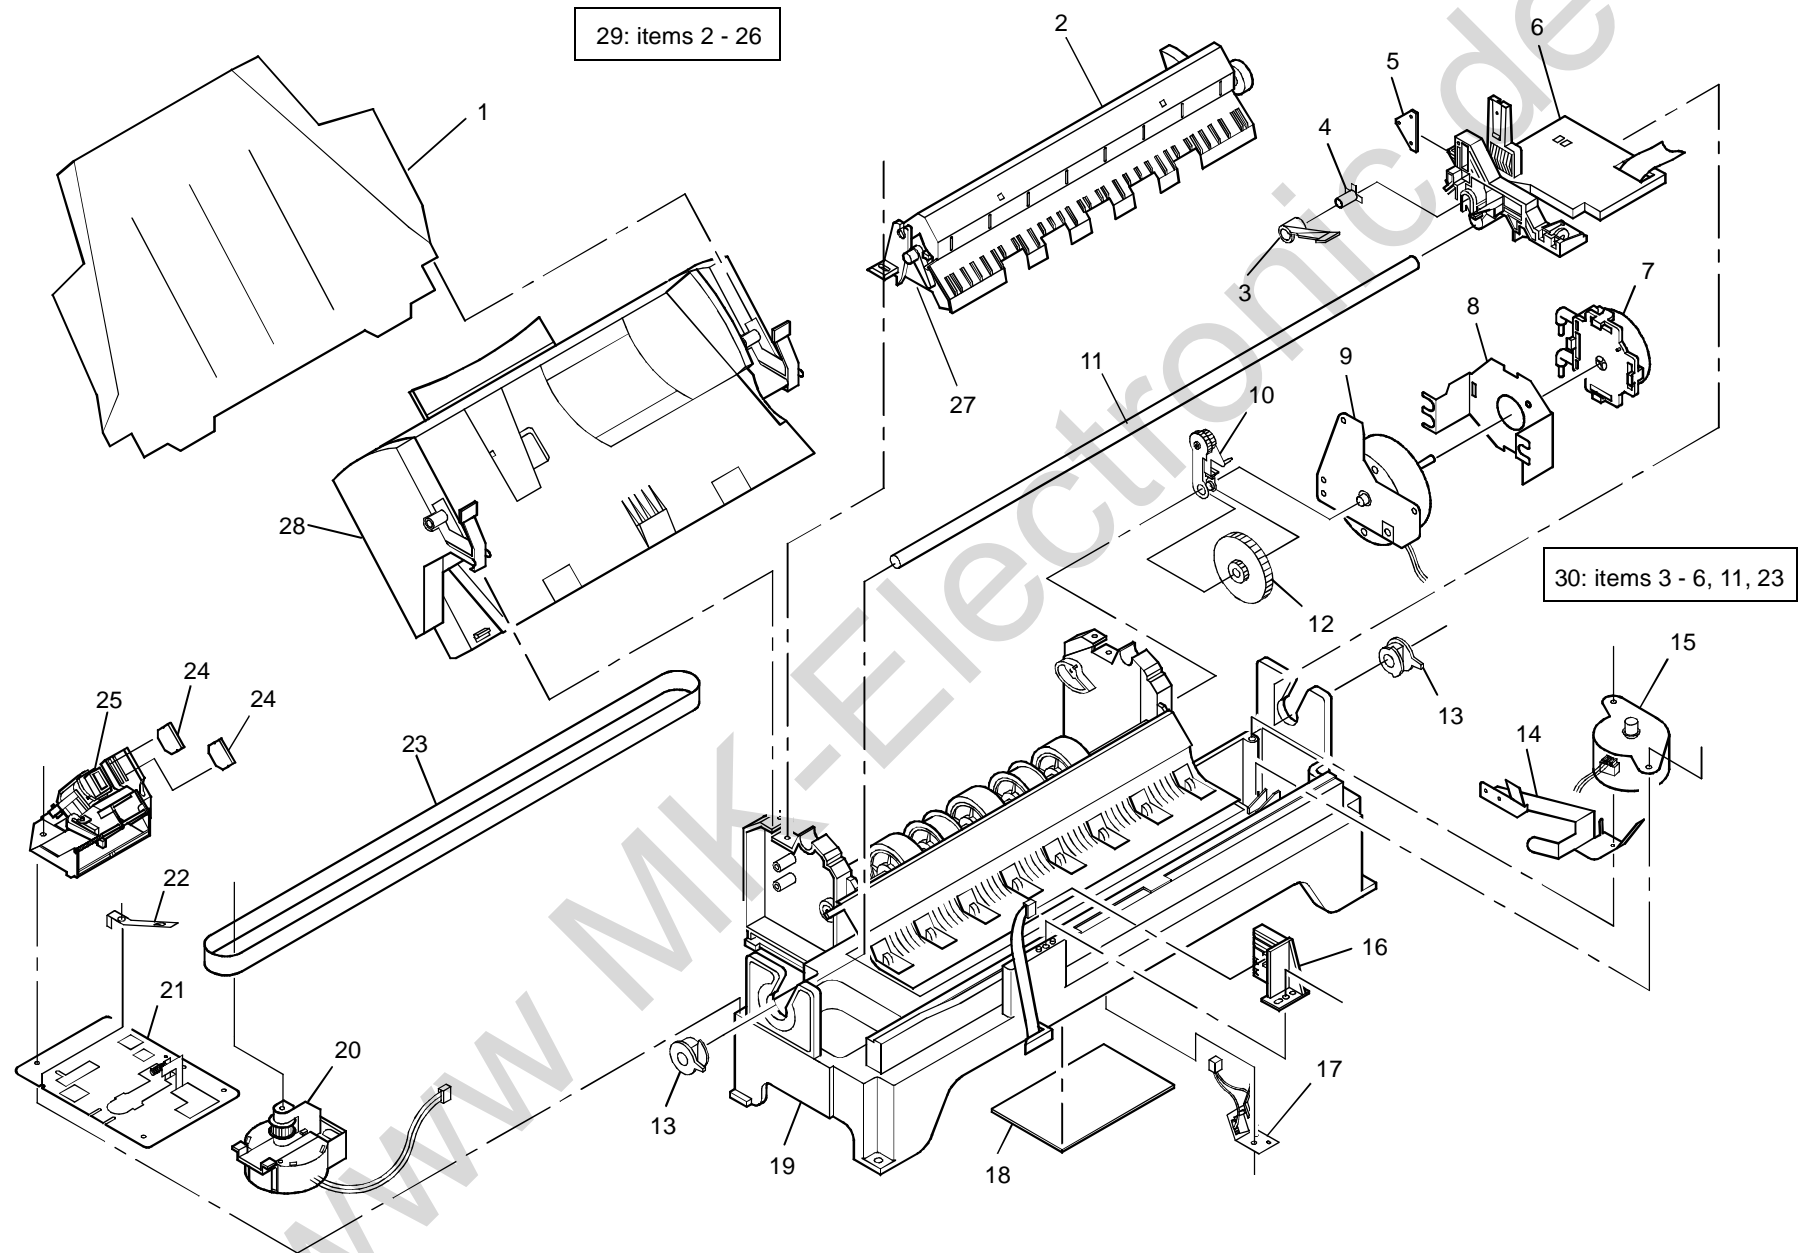

Section Contents

PL 1 Base and PWBs	5-2
PL 2 Printer Assembly	5-4
PL 3 Covers and Supplies	5-6
Part Number Index	5-8

www MK-Electronic.de

PL 1: Base and PWBs

PL 1: Base and PWBs

Item	Part Number	Description
1	117E13660	Power Cord
2	162K32250	PC I/F IEEE 1284 Cable
3	101E13130	Main Chassis
4	019E36330	Ink Pad
5	105K16570	Power Supply
6	108E04580	Fuse 2A, 250V
7	--	Parallel Port Adapter PWB Cover
8	160K36850	Parallel Port Adapter PWB
9	--	Mylar Protective Sheet
10	--	Printer PWB Cover
11	160K36840	Printer PWB
12	--	Ground Wire

PL 2: Printer Assembly

PL 2: Printer Assembly

Item	Part Number	Description
1	050K35130	Print Out Tray
2	038K11210	Exit Guide
3	011E07340	Cartridge Latch Lever
4	--	Cartridge Latch Lever Cam Pin
5	015E59830	Blotter
6	--	Holder
7	127K22240	Pump
8	--	Pump Bracket
9	127E10810	Paper Feed Motor
10	--	Gear Assembly
11	--	Carriage Assembly Rod
12	007E52860	Toggle Gear
13	016E12390	Bushing
14	--	Ground Strap
15	127E10800	Carriage Motor
16	130K56600	Ink level sensor
17	130K56490	Paper path sensor
18	160K32290	Printer interface PWB
19	--	Printer Base
20	146K00490	Encoder
21	041K05310	Encoder/Tensioner Assembly
22	--	Ground Strap
23	023E14840	Timing Belt

Item	Part Number	Description
24	033E03510	Wiper
25	094K03590	Maintenance Station
26	019E35770	Retard pad (not shown)
27	22K53800	Exit roller assembly
28	050K35140	Paper Cassette
29	046K00300	Printer Assembly
30	041K05500	Carrier Assembly (Carriage)

Spare Parts Index

Part Number	PL
007E52860	2
008R07659	3
008R07660	3
008R07661	3
008R07662	3
008R07663	3
011E07340	2
015E59830	2
016E12390	2
017E07850	3
019E35770	2
019E36330	1
22K53800	2
023E14840	2
033E03510	2
038K11210	2
041K05310	2
041K05500	2
046K00300	2
048K60240	3
048K60250	3
050K35130	2
050K35140	2