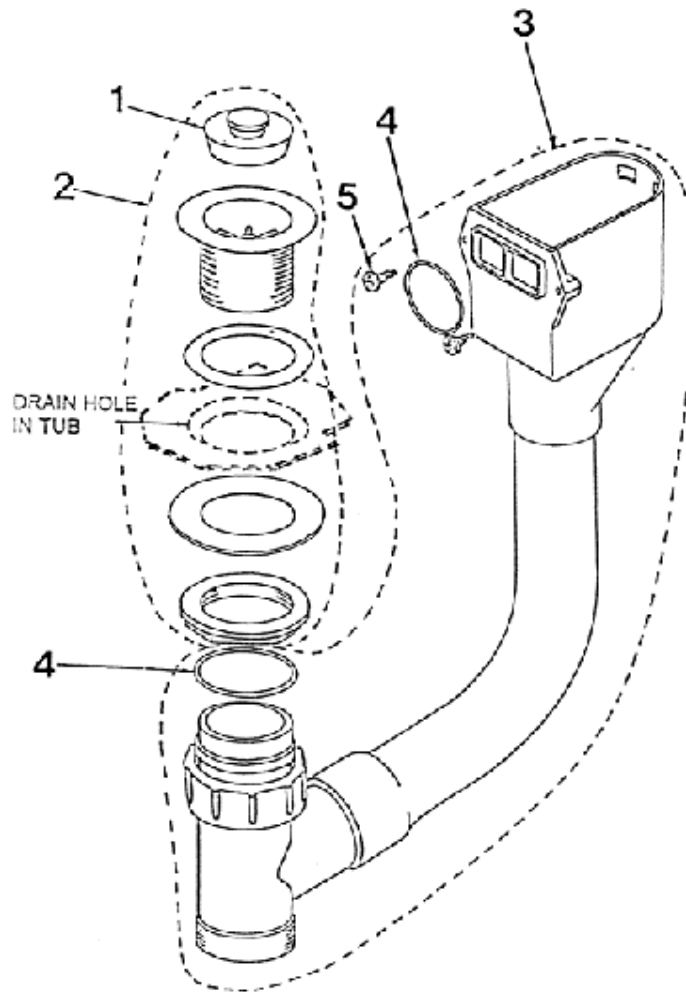

ST2000 -SERIES

 **Robinhood**

SUPERTUB 2000

SERVICE MANUAL

ST2000 -SERIES

COMMON CABINET PARTS

ITEM	DESCRIPTION	P/N
1	DOOR ASSEMBLY	750183
2	WIRE DOOR RACK	750447
3	HANDLE DOOR	750016
4	LATCH DOOR	750017
5	PIN (HINGE)	750085
6	WASHER HINGE	750084
7	SCREW No 6 X 3/8	999053
8	AVDEL EUROSET M8-0941802822	999101
9	M8 X 25 HEX. SET SCREW ZP	999100
10	TUB POLISHED	75009PL

CONSOLE SECTION

SUPERTUB 2000**Console Section**

REF	DESCRIPTION	P/N
1	CONSOLE BACK	750473
2	KNOB TAP WHITE	750370
3	INDICATOR (BLUE)	750372
4	INDICATOR (RED)	750371
5	SCREW BRASS M5 X 10	750044
6	SPRAY UNIT ASSY	750345
7	FLEXIBLE HOSE ASSY	750385
8	MOUNTING CONSOLE	750356
9	CONSOLE SMART DRIVE 2	750418
10	LABEL SMART DRIVE 2	750419
11	SIDE FORM 'L' WHITE	750328
12	SIDE FORM 'R' WHITE	750329
13	TRIM WHITE TUB	750334
18	CONSOLE BRACKET	750468
21	SHELF – CONSOLE	750397

PLUMBING SECTION

PLUMBING SECTION SHEET 'R'

REF	DESCRIPTION	P/N
1	BODY & PIPE ASSEMBLY LEFT	750489
2	BODY & PIPE ASSEMBLY RIGHT	750490
3	Y' CONNECTOR	750383
4	TAP HEADWORKS (NON RISING-NZ)	750312
5	TAP HEADWORK ASSY	750291
6	PIN (HINGE)	750085
7	S/S CLAMP WASHER	750448
8	O'RING (HEADWORKS)	750070
9	TREADED SLEEVE (Non Rising)	750287
10	JUMPER VALUE ASSEMBLY	750497

ST2000 -SERIES

REF	DESCRIPTION	P/N
1	PLUG 41mm	750077
2	WASTE ASSY 40mm	750159
3	OVERFLOW ASSY 40mm	750301
4	'O' RING 40mm	750081
5	SCREW 8x3\8 PAN POZI ST/ST	999074

WASTE KIT (SPARE PART) 750216

OVERFLOW KIT (SPARE PART) 750301