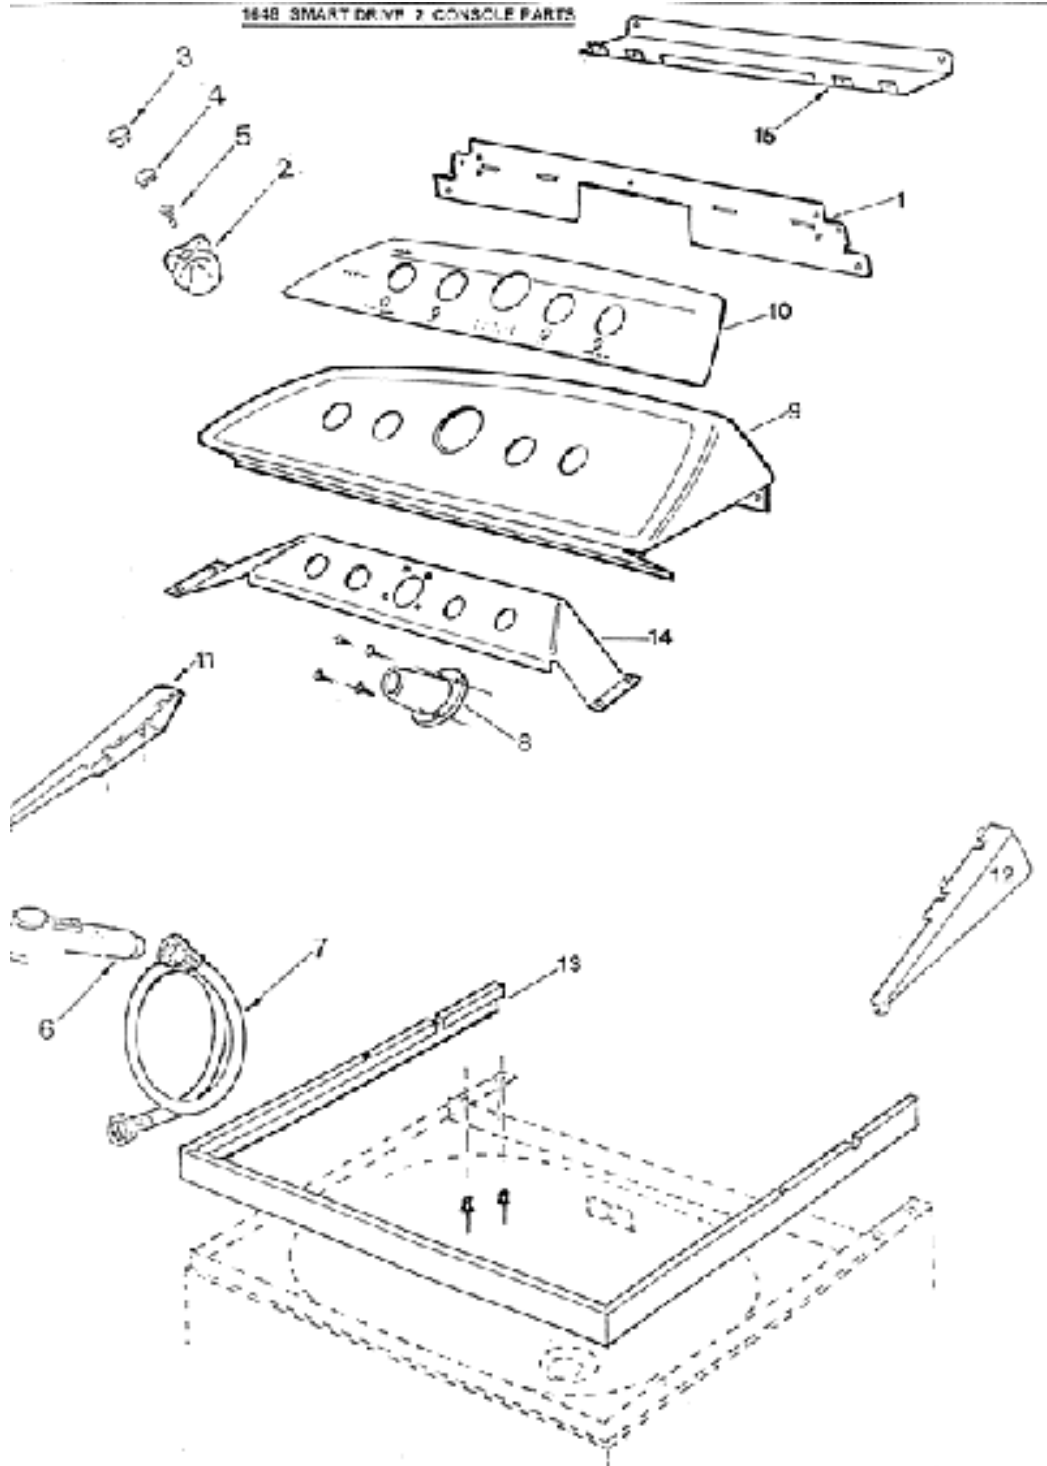

ST2000 -SERIES

 **Robinhood**

SUPERTUB 2000

SERVICE MANUAL

ST2000 -SERIES

COMMON CABINET PARTS

ITEM	DESCRIPTION	P/N
1	DOOR ASSEMBLY	750183
2	WIRE DOOR RACK	750447
3	HANDLE DOOR	750016
4	LATCH DOOR	750017
5	PIN (HINGE)	750085
6	WASHER HINGE	750084
7	SCREW No 6 X 3/8	999053
8	AVDEL EUROSET M8-0941802822	999101
9	M8 X 25 HEX. SET SCREW ZP	999100
10	TUB POLISHED	75009PL

CONSOLE SECTION

SUPERTUB 2000**Console Section**

REF	DESCRIPTION	P/N
1	CONSOLE BACK	750473
2	KNOB TAP WHITE	750370
3	INDICATOR (BLUE)	750372
4	INDICATOR (RED)	750371
5	SCREW BRASS M5 X 10	750044
6	SPRAY UNIT ASSY	750345
7	FLEXIBLE HOSE ASSY	750385
8	MOUNTING CONSOLE	750356
9	CONSOLE SMART DRIVE 2	750418
10	LABEL SMART DRIVE 2	750419
11	SIDE FORM 'L' WHITE	750328
12	SIDE FORM 'R' WHITE	750329
13	TRIM WHITE TUB	750334
18	CONSOLE BRACKET	750468
21	SHELF – CONSOLE	750397

PLUMBING SECTION

PLUMBING SECTION SHEET 'R'

REF	DESCRIPTION	P/N
1	BODY & PIPE ASSEMBLY LEFT	750489
2	BODY & PIPE ASSEMBLY RIGHT	750490
3	Y' CONNECTOR	750383
4	TAP HEADWORKS (NON RISING-NZ)	750312
5	TAP HEADWORK ASSY	750291
6	PIN (HINGE)	750085
7	S/S CLAMP WASHER	750448
8	O'RING (HEADWORKS)	750070
9	TREADED SLEEVE (Non Rising)	750287
10	JUMPER VALUE ASSEMBLY	750497

ST2000 -SERIES

REF	DESCRIPTION	P/N
1	PLUG 41mm	750077
2	WASTE ASSY 40mm	750159
3	OVERFLOW ASSY 40mm	750301
4	'O' RING 40mm	750081
5	SCREW 8x3\8 PAN POZI ST/ST	999074

WASTE KIT (SPARE PART) 750216

OVERFLOW KIT (SPARE PART) 750301