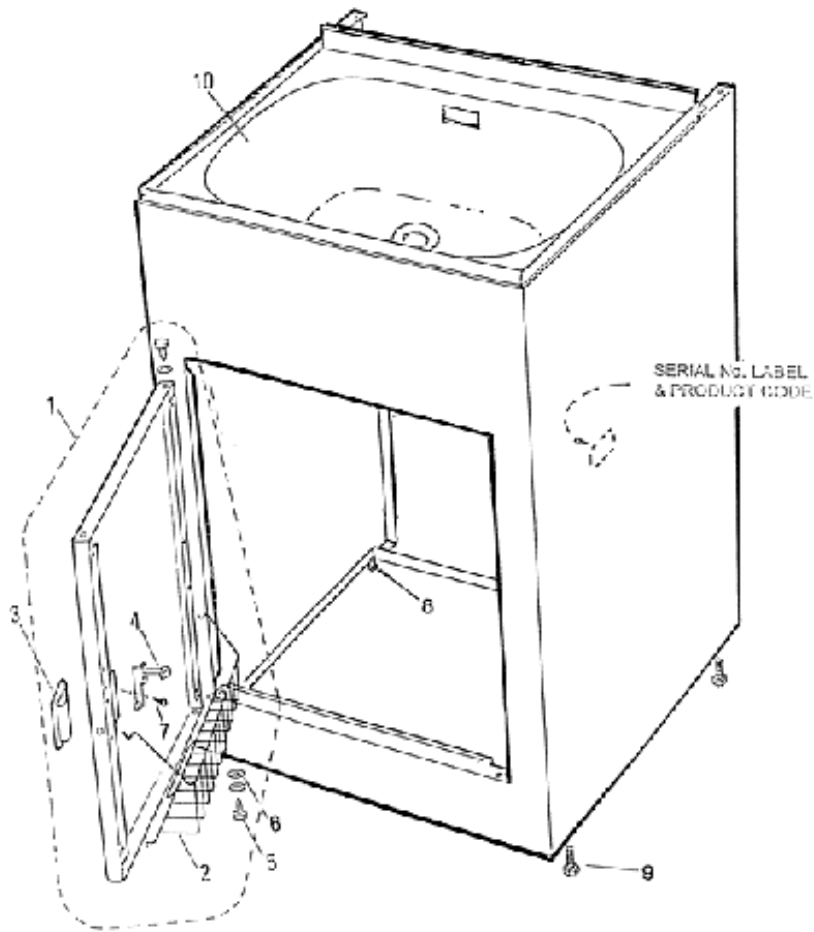

ST2000 -SERIES

 **Robinhood**

SUPERTUB 2000

SERVICE MANUAL

ST2000 -SERIES

COMMON CABINET PARTS

ITEM	DESCRIPTION	P/N
1	DOOR ASSEMBLY	750183
2	WIRE DOOR RACK	750447
3	HANDLE DOOR	750016
4	LATCH DOOR	750017
5	PIN (HINGE)	750085
6	WASHER HINGE	750084
7	SCREW No 6 X 3/8	999053
8	AVDEL EUROSET M8-0941802822	999101
9	M8 X 25 HEX. SET SCREW ZP	999100
10	TUB POLISHED	75009PL

CONSOLE SECTION

SUPERTUB 2000**Console Section**

REF	DESCRIPTION	P/N
1	CONSOLE BACK	750473
2	KNOB TAP WHITE	750370
3	INDICATOR (BLUE)	750372
4	INDICATOR (RED)	750371
5	SCREW BRASS M5 X 10	750044
6	SPRAY UNIT ASSY	750345
7	FLEXIBLE HOSE ASSY	750385
8	MOUNTING CONSOLE	750356
9	CONSOLE SMART DRIVE 2	750418
10	LABEL SMART DRIVE 2	750419
11	SIDE FORM 'L' WHITE	750328
12	SIDE FORM 'R' WHITE	750329
13	TRIM WHITE TUB	750334
18	CONSOLE BRACKET	750468
21	SHELF – CONSOLE	750397

PLUMBING SECTION

PLUMBING SECTION SHEET 'R'

REF	DESCRIPTION	P/N
1	BODY & PIPE ASSEMBLY LEFT	750489
2	BODY & PIPE ASSEMBLY RIGHT	750490
3	Y' CONNECTOR	750383
4	TAP HEADWORKS (NON RISING-NZ)	750312
5	TAP HEADWORK ASSY	750291
6	PIN (HINGE)	750085
7	S/S CLAMP WASHER	750448
8	O'RING (HEADWORKS)	750070
9	TREADED SLEEVE (Non Rising)	750287
10	JUMPER VALUE ASSEMBLY	750497

ST2000 -SERIES

REF	DESCRIPTION	P/N
1	PLUG 41mm	750077
2	WASTE ASSY 40mm	750159
3	OVERFLOW ASSY 40mm	750301
4	'O' RING 40mm	750081
5	SCREW 8x3\8 PAN POZI ST/ST	999074

WASTE KIT (SPARE PART) 750216

OVERFLOW KIT (SPARE PART) 750301