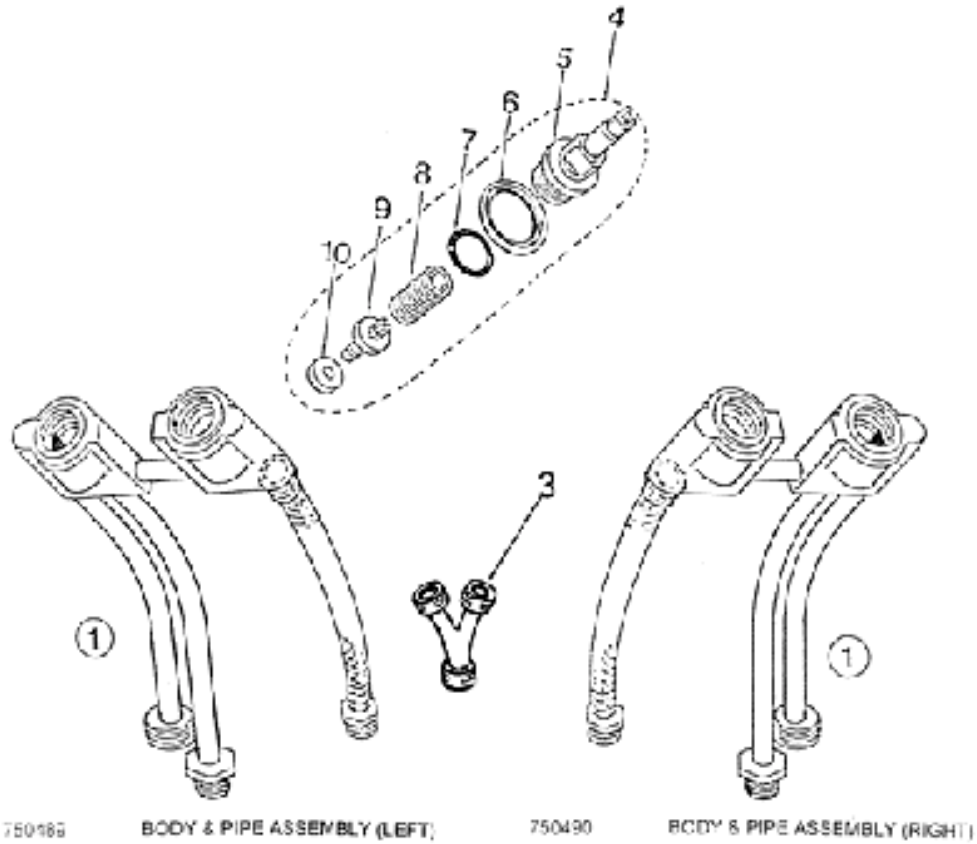

ST2000 -SERIES

 **Robinhood**

SUPERTUB 2000

SERVICE MANUAL

ST2000 -SERIES

COMMON CABINET PARTS

ITEM	DESCRIPTION	P/N
1	DOOR ASSEMBLY	750183
2	WIRE DOOR RACK	750447
3	HANDLE DOOR	750016
4	LATCH DOOR	750017
5	PIN (HINGE)	750085
6	WASHER HINGE	750084
7	SCREW No 6 X 3/8	999053
8	AVDEL EUROSET M8-0941802822	999101
9	M8 X 25 HEX. SET SCREW ZP	999100
10	TUB POLISHED	75009PL

CONSOLE SECTION

SUPERTUB 2000**Console Section**

REF	DESCRIPTION	P/N
1	CONSOLE BACK	750473
2	KNOB TAP WHITE	750370
3	INDICATOR (BLUE)	750372
4	INDICATOR (RED)	750371
5	SCREW BRASS M5 X 10	750044
6	SPRAY UNIT ASSY	750345
7	FLEXIBLE HOSE ASSY	750385
8	MOUNTING CONSOLE	750356
9	CONSOLE SMART DRIVE 2	750418
10	LABEL SMART DRIVE 2	750419
11	SIDE FORM 'L' WHITE	750328
12	SIDE FORM 'R' WHITE	750329
13	TRIM WHITE TUB	750334
18	CONSOLE BRACKET	750468
21	SHELF – CONSOLE	750397

PLUMBING SECTION

PLUMBING SECTION SHEET 'R'

REF	DESCRIPTION	P/N
1	BODY & PIPE ASSEMBLY LEFT	750489
2	BODY & PIPE ASSEMBLY RIGHT	750490
3	Y' CONNECTOR	750383
4	TAP HEADWORKS (NON RISING-NZ)	750312
5	TAP HEADWORK ASSY	750291
6	PIN (HINGE)	750085
7	S/S CLAMP WASHER	750448
8	O'RING (HEADWORKS)	750070
9	TREADED SLEEVE (Non Rising)	750287
10	JUMPER VALUE ASSEMBLY	750497

ST2000 -SERIES

REF	DESCRIPTION	P/N
1	PLUG 41mm	750077
2	WASTE ASSY 40mm	750159
3	OVERFLOW ASSY 40mm	750301
4	'O' RING 40mm	750081
5	SCREW 8x3\8 PAN POZI ST/ST	999074

WASTE KIT (SPARE PART) 750216

OVERFLOW KIT (SPARE PART) 750301