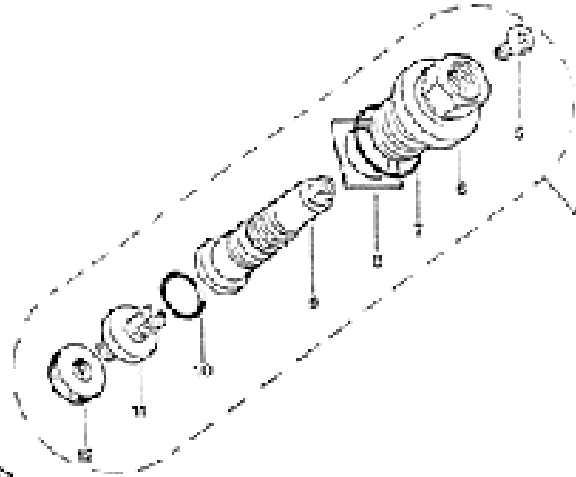

ST1400F -SERIES

 **Robinhood**

SUPERTUB 1400F

SERVICE MANUAL

ST1400F -SERIES

SUPERTUB 1400F

ITEM	DESCRIPTION	P/N
1	TUB	750454
2	RIGHT SIDE	750428WH
3	LEFT SIDE	750429WH
4	FRONT	750427WH
5	DOOR	750003WH
6	HANDLE	750016
7	LATCH	750017
8	PIN (HINGE)	750085
9	WASHER	750084
10	BACK BRACE	750437
11	LEVELLING SCREWS	999100
12	PLUMBING DETAILS	Page 4 & 5
13	SPOUT DETAILS	
	Spout	750420
	Adaptor	750421
	Spout Family	750431
	Flow Straightener	750425
	Retainer (spout)	750423
	Bush (Retainer)	750422
14	CONSOLE ASSEMBLY	750433WH
15	WASTE DETAILS	Page 6
16	TIE	750107
17	KNOB DETAILS	
	TAP WHITE	750370
	INDICATOR (BLUE)	750372
	INDICATOR (RED)	750371
	SCREW M5 X 10	750044
18	DOOR RACK	750477WH
19	INSERT	999101
20	FLEXIBLE HOSE	750424

PLUMBING SECTION

750491 L

BODY & PIPE ASSEMBY

750492 R

BODY & PIPE ASSEMBY

PLUMBING SECTION

SUPERTUB 1400F / 1500R

REF	DESCRIPTION	P/N
1	BODY & PIPE ASSEMBLY LEFT	750491
	BODY & PIPE ASSEMBLY RIGHT	750492
3	Y' CONNECTOR	750383
4	TAP HEADWORKS	750457
5	SCREW M5 X 10	750044
6	TAP HEADWORKS	750439
7	O'SEAL	750070
8	SPACER WASHER	750443
9	SPINDLE	750440
10	O'SEAL	750413
11	JUMPER VALUE ASSEMBLY	750497

WASTE SECTION