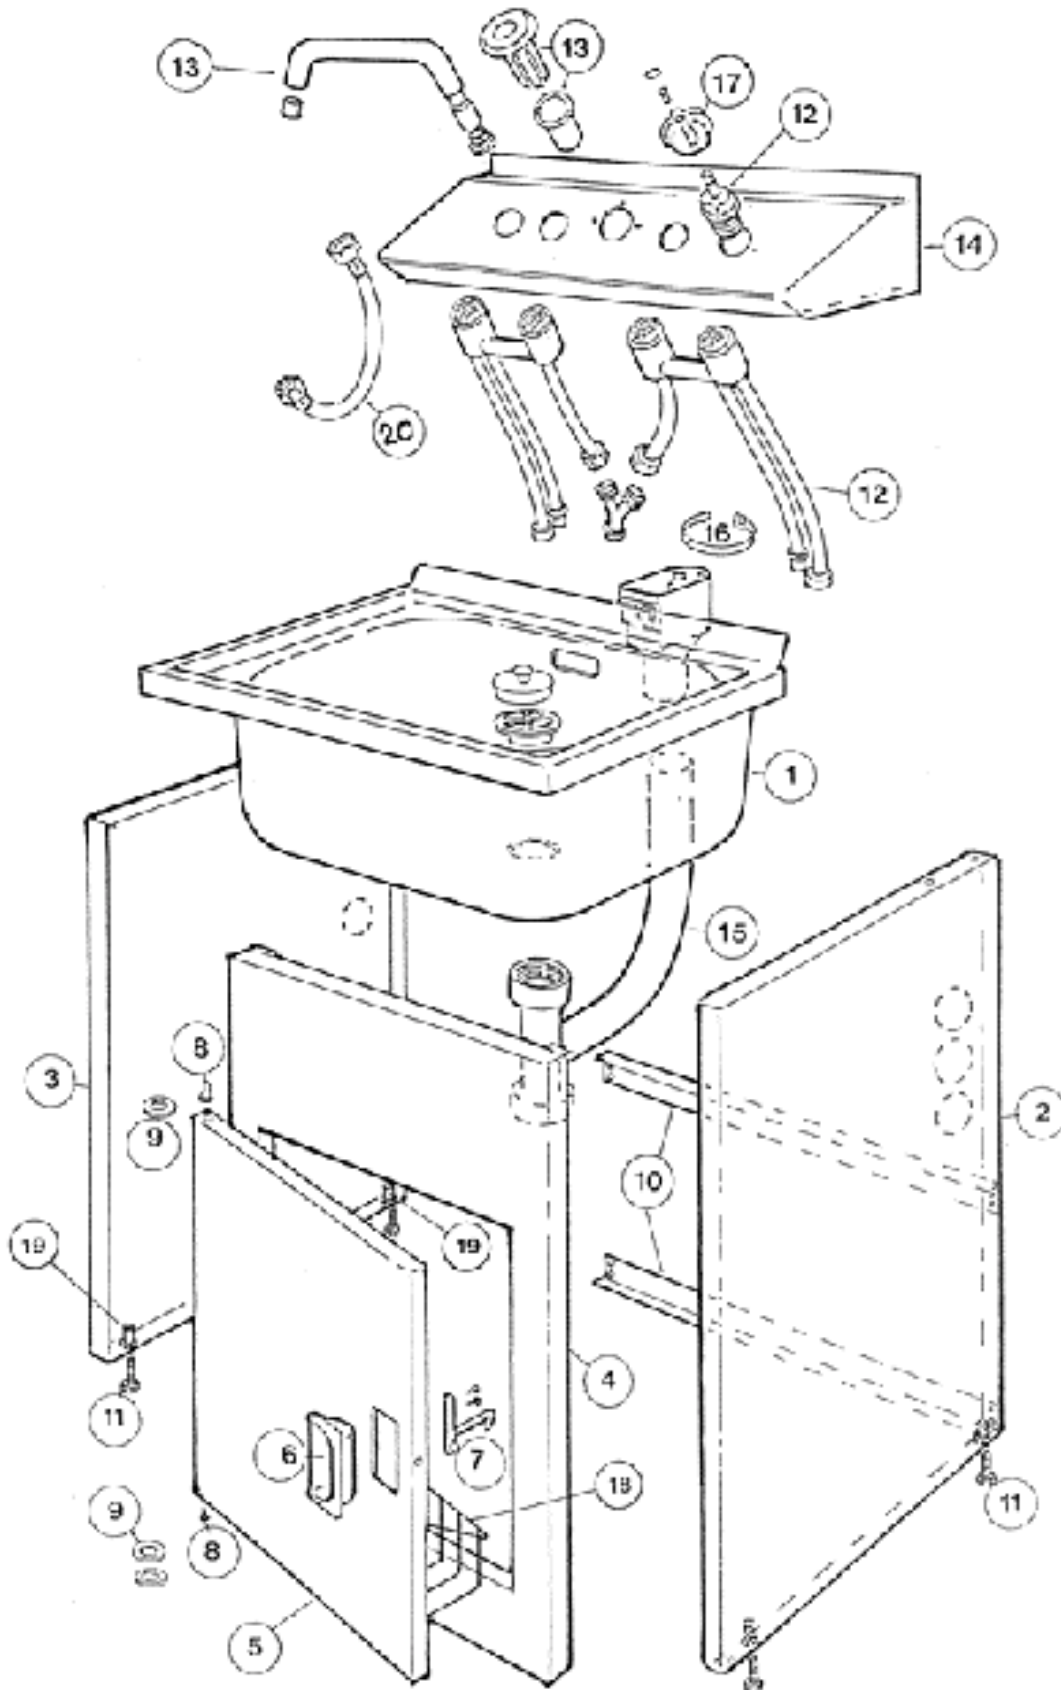

ST1400F -SERIES

 **Robinhood**

SUPERTUB 1400F

SERVICE MANUAL

ST1400F -SERIES

SUPERTUB 1400F

ITEM	DESCRIPTION	P/N
1	TUB	750454
2	RIGHT SIDE	750428WH
3	LEFT SIDE	750429WH
4	FRONT	750427WH
5	DOOR	750003WH
6	HANDLE	750016
7	LATCH	750017
8	PIN (HINGE)	750085
9	WASHER	750084
10	BACK BRACE	750437
11	LEVELLING SCREWS	999100
12	PLUMBING DETAILS	Page 4 & 5
13	SPOUT DETAILS	
	Spout	750420
	Adaptor	750421
	Spout Family	750431
	Flow Straightener	750425
	Retainer (spout)	750423
	Bush (Retainer)	750422
14	CONSOLE ASSEMBLY	750433WH
15	WASTE DETAILS	Page 6
16	TIE	750107
17	KNOB DETAILS	
	TAP WHITE	750370
	INDICATOR (BLUE)	750372
	INDICATOR (RED)	750371
	SCREW M5 X 10	750044
18	DOOR RACK	750477WH
19	INSERT	999101
20	FLEXIBLE HOSE	750424

PLUMBING SECTION

750491 L

BODY & PIPE ASSEMBY

750492 R

BODY & PIPE ASSEMBY

PLUMBING SECTION

SUPERTUB 1400F / 1500R

REF	DESCRIPTION	P/N
1	BODY & PIPE ASSEMBLY LEFT	750491
	BODY & PIPE ASSEMBLY RIGHT	750492
3	Y' CONNECTOR	750383
4	TAP HEADWORKS	750457
5	SCREW M5 X 10	750044
6	TAP HEADWORKS	750439
7	O'SEAL	750070
8	SPACER WASHER	750443
9	SPINDLE	750440
10	O'SEAL	750413
11	JUMPER VALUE ASSEMBLY	750497

WASTE SECTION