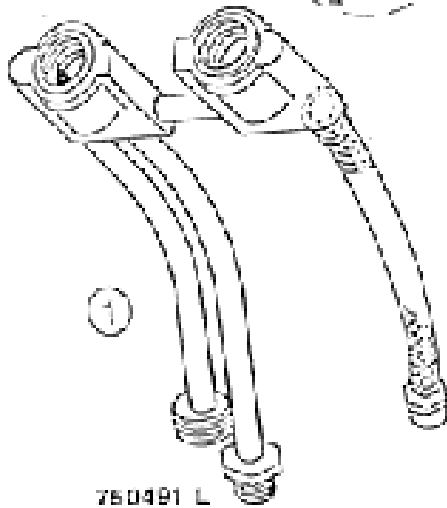

ST1400F -SERIES

 **Robinhood**

SUPERTUB 1400F

SERVICE MANUAL

ST1400F -SERIES

SUPERTUB 1400F

ITEM	DESCRIPTION	P/N
1	TUB	750454
2	RIGHT SIDE	750428WH
3	LEFT SIDE	750429WH
4	FRONT	750427WH
5	DOOR	750003WH
6	HANDLE	750016
7	LATCH	750017
8	PIN (HINGE)	750085
9	WASHER	750084
10	BACK BRACE	750437
11	LEVELLING SCREWS	999100
12	PLUMBING DETAILS	Page 4 & 5
13	SPOUT DETAILS	
	Spout	750420
	Adaptor	750421
	Spout Family	750431
	Flow Straightener	750425
	Retainer (spout)	750423
	Bush (Retainer)	750422
14	CONSOLE ASSEMBLY	750433WH
15	WASTE DETAILS	Page 6
16	TIE	750107
17	KNOB DETAILS	
	TAP WHITE	750370
	INDICATOR (BLUE)	750372
	INDICATOR (RED)	750371
	SCREW M5 X 10	750044
18	DOOR RACK	750477WH
19	INSERT	999101
20	FLEXIBLE HOSE	750424

PLUMBING SECTION

750491 L

BODY & PIPE ASSEMBY

750492 R

BODY & PIPE ASSEMBY

PLUMBING SECTION

SUPERTUB 1400F / 1500R

REF	DESCRIPTION	P/N
1	BODY & PIPE ASSEMBLY LEFT	750491
	BODY & PIPE ASSEMBLY RIGHT	750492
3	Y' CONNECTOR	750383
4	TAP HEADWORKS	750457
5	SCREW M5 X 10	750044
6	TAP HEADWORKS	750439
7	O'SEAL	750070
8	SPACER WASHER	750443
9	SPINDLE	750440
10	O'SEAL	750413
11	JUMPER VALUE ASSEMBLY	750497