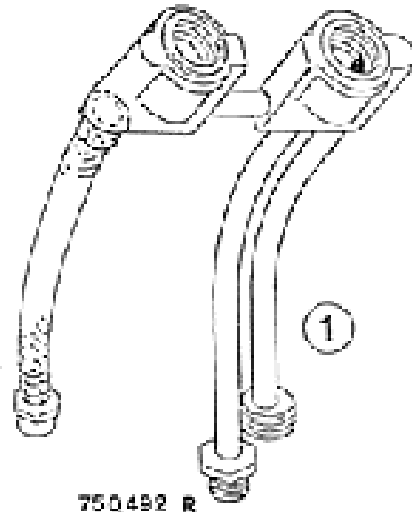

ST1400F -SERIES

 **Robinhood**

SUPERTUB 1400F

SERVICE MANUAL

ST1400F -SERIES

SUPERTUB 1400F

ITEM	DESCRIPTION	P/N
1	TUB	750454
2	RIGHT SIDE	750428WH
3	LEFT SIDE	750429WH
4	FRONT	750427WH
5	DOOR	750003WH
6	HANDLE	750016
7	LATCH	750017
8	PIN (HINGE)	750085
9	WASHER	750084
10	BACK BRACE	750437
11	LEVELLING SCREWS	999100
12	PLUMBING DETAILS	Page 4 & 5
13	SPOUT DETAILS	
	Spout	750420
	Adaptor	750421
	Spout Family	750431
	Flow Straightener	750425
	Retainer (spout)	750423
	Bush (Retainer)	750422
14	CONSOLE ASSEMBLY	750433WH
15	WASTE DETAILS	Page 6
16	TIE	750107
17	KNOB DETAILS	
	TAP WHITE	750370
	INDICATOR (BLUE)	750372
	INDICATOR (RED)	750371
	SCREW M5 X 10	750044
18	DOOR RACK	750477WH
19	INSERT	999101
20	FLEXIBLE HOSE	750424

PLUMBING SECTION

750491 L

BODY & PIPE ASSEMBY

750492 R

BODY & PIPE ASSEMBY

PLUMBING SECTION

SUPERTUB 1400F / 1500R

REF	DESCRIPTION	P/N
1	BODY & PIPE ASSEMBLY LEFT	750491
	BODY & PIPE ASSEMBLY RIGHT	750492
3	Y' CONNECTOR	750383
4	TAP HEADWORKS	750457
5	SCREW M5 X 10	750044
6	TAP HEADWORKS	750439
7	O'SEAL	750070
8	SPACER WASHER	750443
9	SPINDLE	750440
10	O'SEAL	750413
11	JUMPER VALUE ASSEMBLY	750497