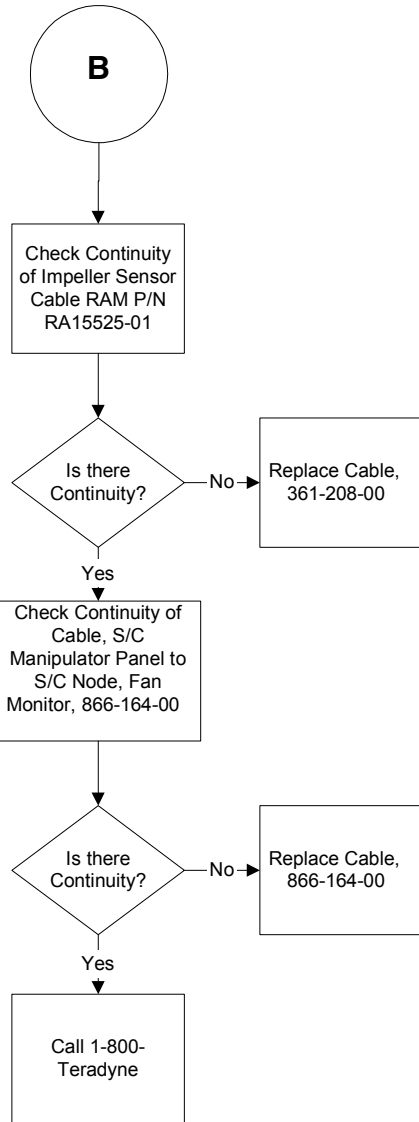

HELP

- Cables
- Calibration
- Computer
- Cooling**
- DIB Interface
- Field Replaceable Units
- Instruments
- Maintenance Software
- Manipulator
- Power
- Preventive Maintenance
- Safety
- SMC
- Support Board
- Support Cabinet
- Test Head
- Troubleshooting
- Training
- Product Integration Manuals
- Site Prep Guide
- Install & Checkout Guide

Cooling Troubleshooting Flowchart

- Cables
- Calibration
- Computer
- Cooling**
- DIB Interface
- Field Replaceable Units
- Instruments
- Maintenance Software
- Manipulator
- Power
- Preventive Maintenance
- Safety
- SMC
- Support Board
- Support Cabinet
- Test Head
- Troubleshooting
- Training
- Product Integration Manuals
- Site Prep Guide
- Install & Checkout Guide

Cooling Troubleshooting Flowchart (Continued)

HOME

HELP

- Cables
- Calibration
- Computer
- Cooling**
- DIB Interface
- Field Replaceable Units
- Instruments
- Maintenance Software
- Manipulator
- Power
- Preventive Maintenance
- Safety
- SMC
- Support Board
- Support Cabinet
- Test Head
- Troubleshooting
- Training
- Product Integration Manuals
- Site Prep Guide
- Install & Checkout Guide