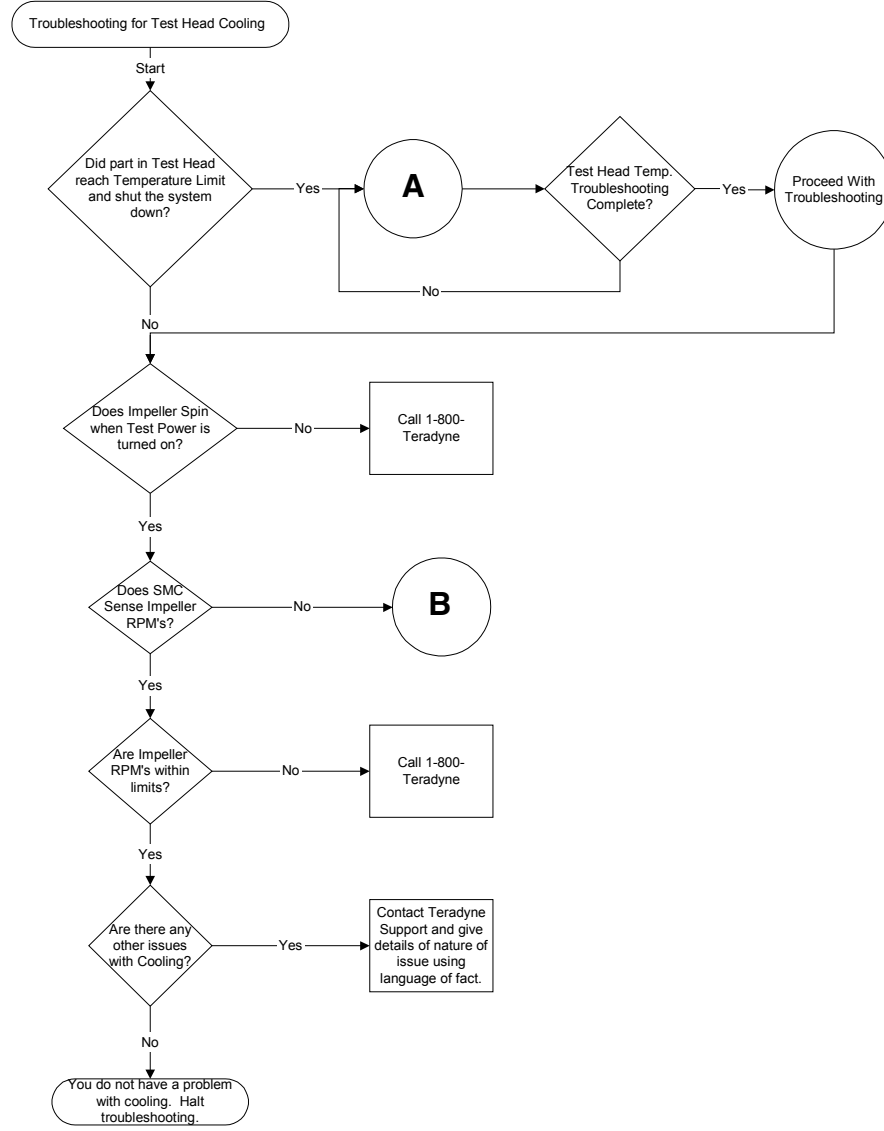

- Cables
- Calibration
- Computer
- **Cooling**
- DIB Interface
- Field Replaceable Units
- Instruments
- Maintenance Software
- Manipulator
- Power
- Preventive Maintenance
- Safety
- SMC
- Support Board
- Support Cabinet
- Test Head
- Troubleshooting
- Training
- Product Integration Manuals
- Site Prep Guide
- Install & Checkout Guide

Cooling Troubleshooting Flowchart