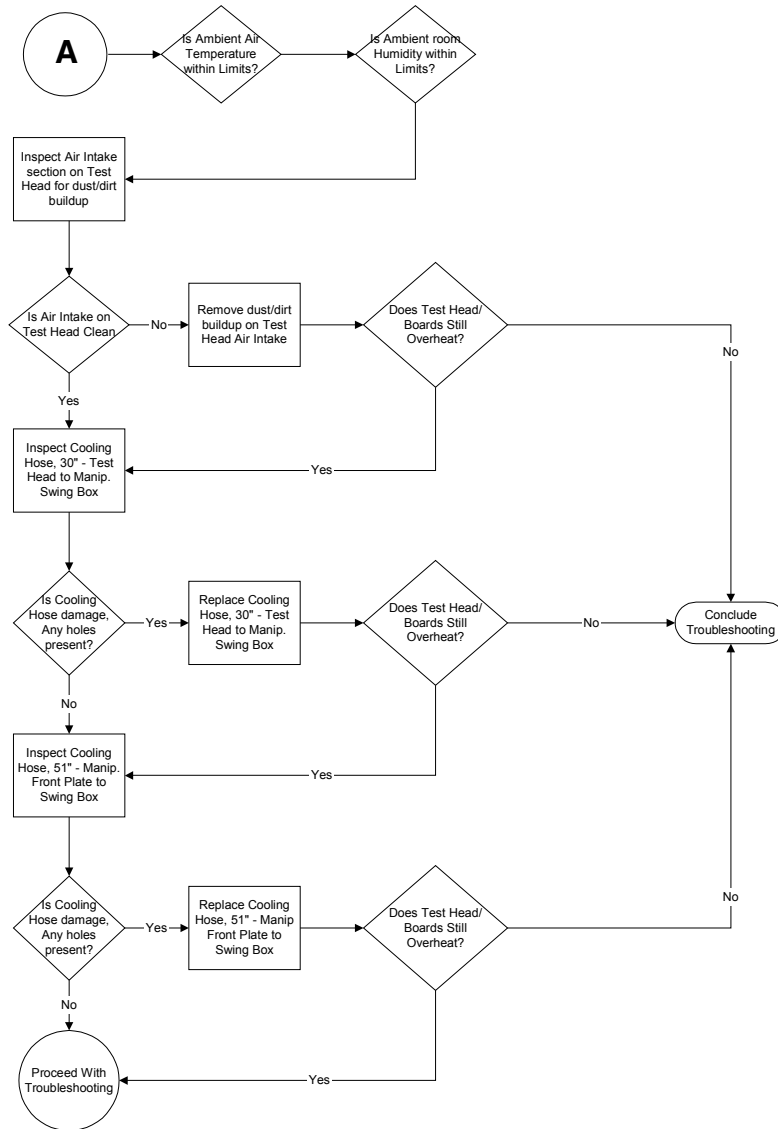

Cooling Troubleshooting Flowchart

- Cables
- Calibration
- Computer
- **Cooling**
- DIB Interface
- Field Replaceable Units
- Instruments
- Maintenance Software
- Manipulator
- Power
- Preventive Maintenance
- Safety
- SMC
- Support Board
- Support Cabinet
- Test Head
- Troubleshooting
- Training
- Product Integration Manuals
- Site Prep Guide
- Install & Checkout Guide

Cooling Troubleshooting Flowchart (Continued)

HOME

HELP