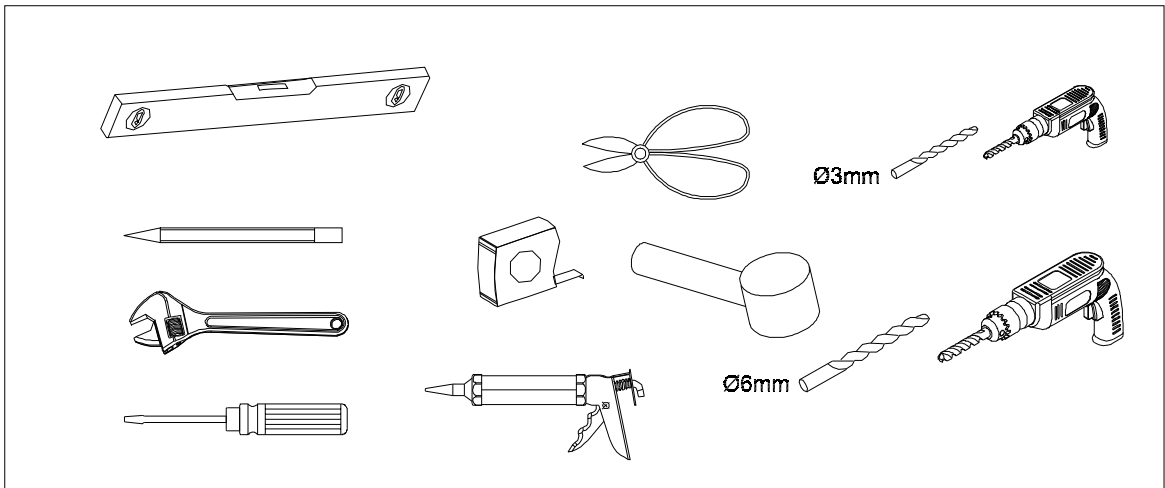

287134 287451

Installation manual

90*90*190cm

A1	A1a		x6
	A1b		x6
A2	 ST4x10		x6
A3			x8

B1	 ST4x30		x8
C1			x2
D1			x2
E1			x2

1

On the left side according to the installation in the same way

2

A
87.5-89.5

3

4

0-20mm

6

7