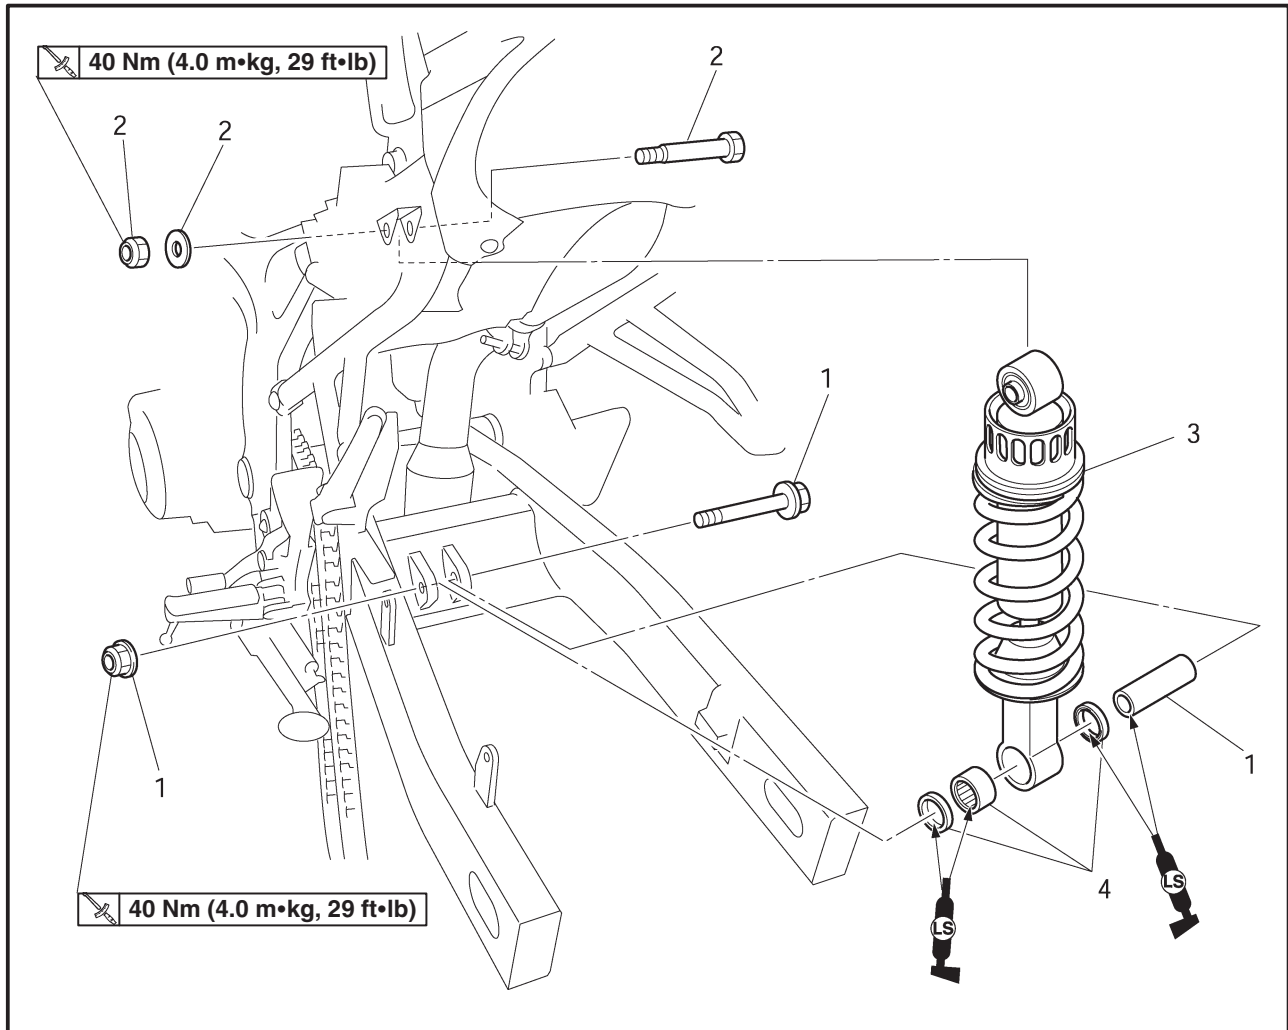

EAS00685

REAR SHOCK ABSORBER ASSEMBLY

Order	Job/Part	Q'ty	Remarks
	Removing the rear shock absorber assembly		Remove the parts in the order listed.
	Rear wheel		Refer to "REAR WHEEL AND BRAKE DISC".
1	Self-locking nut/collar/bolt (Swingarm-rear shock absorber)	1/1/1	
2	Self-locking nut/washer/bolt (Frame-rear shock absorber)	1/1/1	
3	Rear shock absorber	1	
4	Oil seal/bearing	2/1	
			For installation, reverse the removal procedure.