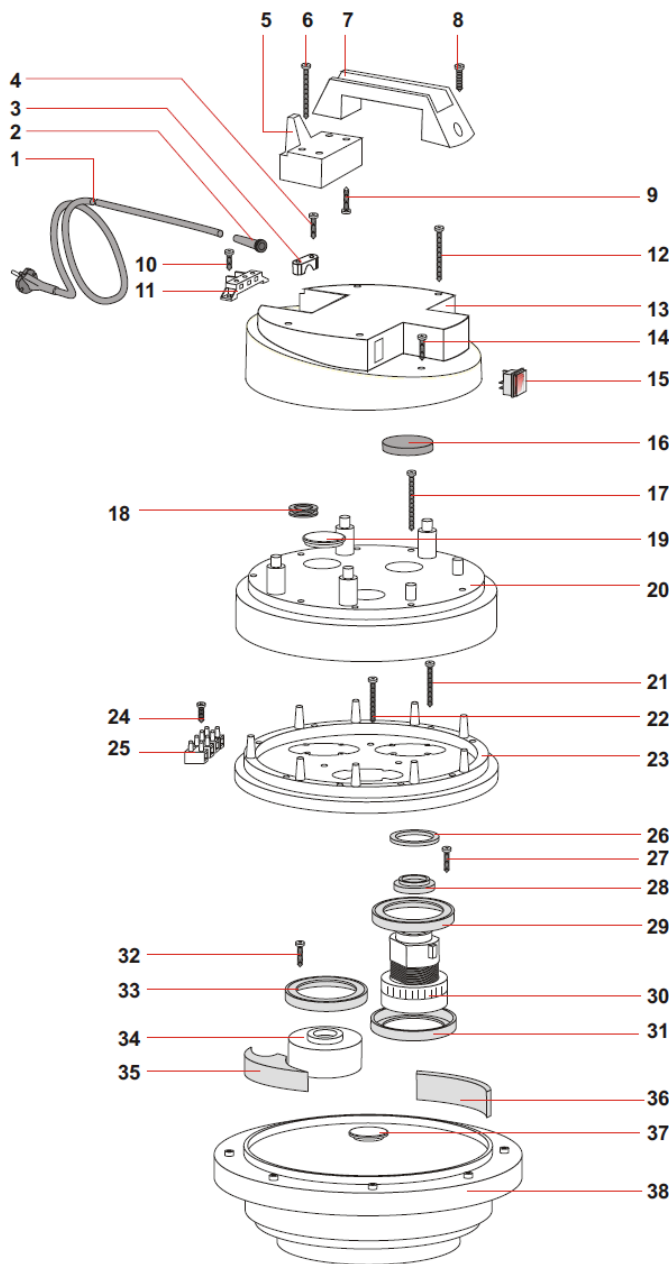

429 Vacuum Motor Assembly

No.	Part #	Description	Qty.
1	T82102005	Power Cord 14x3	1
2	S80138	Strain Relief	1
3	S80139	Clamp, Cord	1
4	S81006	Screw, 5x20	2
5	S82931AUG6	Cord Hook	1
6	S81054	Screw 5x30	4
7	S82930G6	Handle	1
8	S81026	Screw 5x25	1
9	S81006	Screw 5x20	2
10	S81005	Screw 5x14	2
11	S83436	Terminal Block	1
12	S81054	Screw 5x30	4
13	S82963AUG6	Cover, Dual Motor	1
14	S81006	Screw 5x20	2
15	S80326	Switch	2
16	S83937	Filter	2
17	S83273	Screw 5x35	9
18	S81502	Grommet	1
19	S83383AU	Cap	2
20	S82957AUVEI	Cover, Motor	1
21	S82627	Screw 5x25	9
22	S82627	Screw 5x25	3
23	S82937AUG6	Motor Retainer	1
24	S81004	Screw 4.5x20	1
25	S83433	Terminal Board	1
26	S83969	Gasket	2
27	S81006	Screw 5x20	8
29	S83901	Gasket	2
30	S81120S	Motor 1000watt 120V	2
31	S83901	Gasket	2
32	S81006	Screw 5x20	4
33	S83901	Gasket	1
34	S83451AU	Plug	1
35	S83454	Filter	3
36	S83456	Filter	3
37	S83519	Cap	2
38	S83108G6	Base with Gasket	1

No.	Part#	Description	Qty.	No.	Part#	Description	Qty.
1	S82558	Handle	1	18	S80904	Wheel, Rear	2
2	S82637NE	Tank, Poly 24g Black	1	19	S82557	Retainer, Wheel	2
3	S81026	Screw 5x30	4	20	S83835NE	Cap, Wheel	2
4	S82584G6	Retainer, Tank	1	21	S82607	Spacer, wheel	2
5	S82846	Gasket	1	22	S81006	Screw	8
6	S82593	Deflector	1	23	S82555	Axle	1
6a	S82767	Deflector (430P)	1	24	S80834	Nut, 1.25"	1
7	S82652AG6VE	Inlet Cover w/button	1	25	S80256	Gasket	1
7a	S82762AG6VE	Inlet Cover w/button (430P)	1	26	S82763	Elbow, Drain	1
8	S81300	Rivet	4	27	S83592	Clamp	1
9	S81847	Latch	2	28	S82765	Hose, Drain	1
10	S81050	Screw	8	29	S83156	Screw	1
11	S82974	Washer, Plastic	8	30	S82788	Clamp	1
12	S81072-1NE	Support, Handle Front	2	31	S82812	Retainer, Drain Plug	1
13	S81860-1NE	Support, Handle Rear	2	32	S82764	Drain Plug	1
14	S81302NE	Rivet 4.8x17	2	33	S86250	Handle Grip	2
15	S82559	Caster, Swivel	2				
16	S82680	Screw	8				
17	S82556	Support, Axle	2				