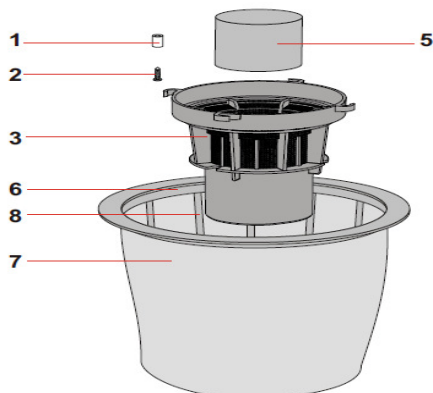

429 Vacuum Motor Assembly

No.	Part #	Description	Qty.
1	T82102005	Power Cord 14x3	1
2	S80138	Strain Relief	1
3	S80139	Clamp, Cord	1
4	S81006	Screw, 5x20	2
5	S82931AUG6	Cord Hook	1
6	S81054	Screw 5x30	4
7	S82930G6	Handle	1
8	S81026	Screw 5x25	1
9	S81006	Screw 5x20	2
10	S81005	Screw 5x14	2
11	S83436	Terminal Block	1
12	S81054	Screw 5x30	4
13	S82963AUG6	Cover, Dual Motor	1
14	S81006	Screw 5x20	2
15	S80326	Switch	2
16	S83937	Filter	2
17	S83273	Screw 5x35	9
18	S81502	Grommet	1
19	S83383AU	Cap	2
20	S82957AUVEI	Cover, Motor	1
21	S82627	Screw 5x25	9
22	S82627	Screw 5x25	3
23	S82937AUG6	Motor Retainer	1
24	S81004	Screw 4.5x20	1
25	S83433	Terminal Board	1
26	S83969	Gasket	2
27	S81006	Screw 5x20	8
29	S83901	Gasket	2
30	S81120S	Motor 1000watt 120V	2
31	S83901	Gasket	2
32	S81006	Screw 5x20	4
33	S83901	Gasket	1
34	S83451AU	Plug	1
35	S83454	Filter	3
36	S83456	Filter	3
37	S83519	Cap	2
38	S83108G6	Base with Gasket	1

Filter Assembly 429

No.	Part #	Description	Qty.
1	S83706	Bushing	4
2	S83724	Screw 5x25	4
3	S821243NE	Body Filter Assembly	1
5	S82676-1G	Float w/Gasket	1
6	S80473	Filter Ring	1
7	S82845	Filter Bag	1
8	S82833-1	Filter Support	1