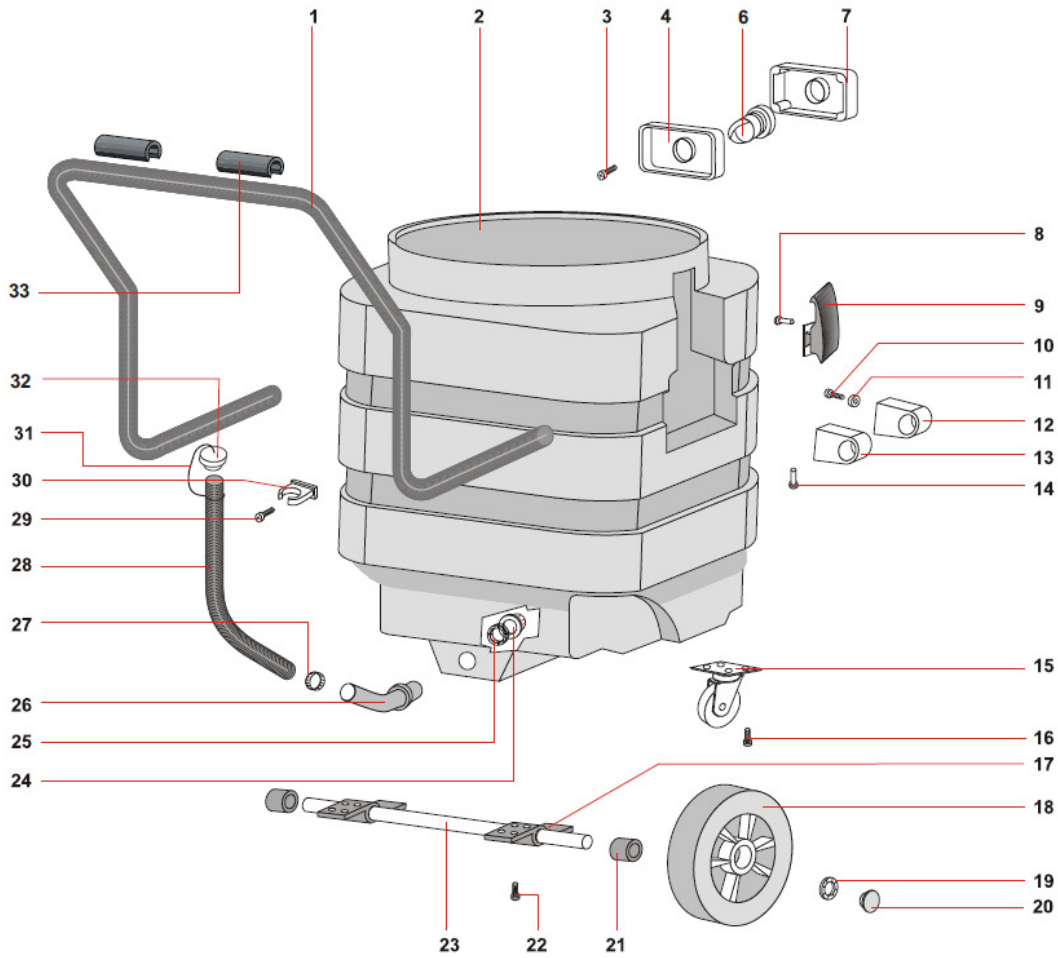

429 Vacuum Motor Assembly

No.	Part #	Description	Qty.
1	T82102005	Power Cord 14x3	1
2	S80138	Strain Relief	1
3	S80139	Clamp, Cord	1
4	S81006	Screw, 5x20	2
5	S82931AUG6	Cord Hook	1
6	S81054	Screw 5x30	4
7	S82930G6	Handle	1
8	S81026	Screw 5x25	1
9	S81006	Screw 5x20	2
10	S81005	Screw 5x14	2
11	S83436	Terminal Block	1
12	S81054	Screw 5x30	4
13	S82963AUG6	Cover, Dual Motor	1
14	S81006	Screw 5x20	2
15	S80326	Switch	2
16	S83937	Filter	2
17	S83273	Screw 5x35	9
18	S81502	Grommet	1
19	S83383AU	Cap	2
20	S82957AUVEI	Cover, Motor	1
21	S82627	Screw 5x25	9
22	S82627	Screw 5x25	3
23	S82937AUG6	Motor Retainer	1
24	S81004	Screw 4.5x20	1
25	S83433	Terminal Board	1
26	S83969	Gasket	2
27	S81006	Screw 5x20	8
29	S83901	Gasket	2
30	S81120S	Motor 1000watt 120V	2
31	S83901	Gasket	2
32	S81006	Screw 5x20	4
33	S83901	Gasket	1
34	S83451AU	Plug	1
35	S83454	Filter	3
36	S83456	Filter	3
37	S83519	Cap	2
38	S83108G6	Base with Gasket	1

Filter Assembly 429

No.	Part #	Description	Qty.
1	S83706	Bushing	4
2	S83724	Screw 5x25	4
3	S821243NE	Body Filter Assembly	1
5	S82676-1G	Float w/Gasket	1
6	S80473	Filter Ring	1
7	S82845	Filter Bag	1
8	S82833-1	Filter Support	1