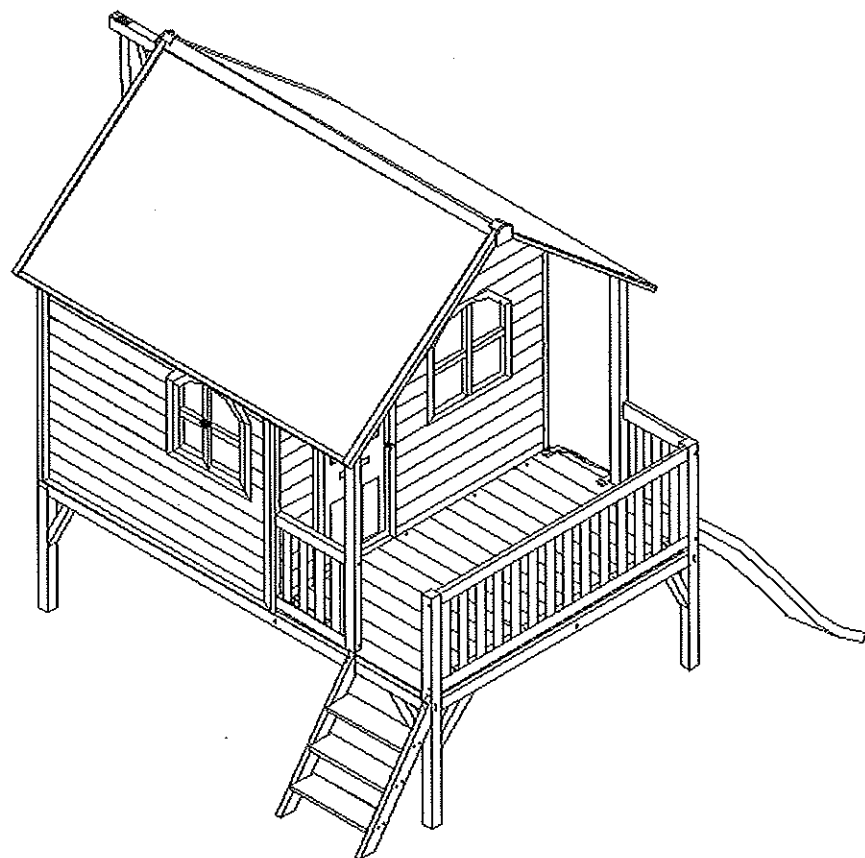

AXI.com
AXION Valley B.V.
P.O. Box 7

CE 6733 ZG Wekerom
The Netherlands
+31 318 57 88 00

12