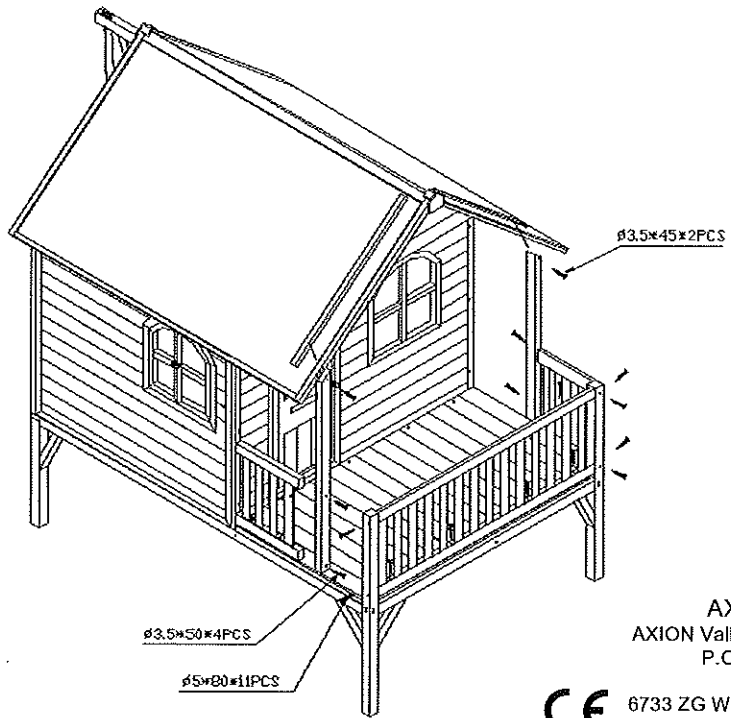

21

AXI.com
AXION Valley B.V.
P.O. Box 7
6733 ZG Wekerom
The Netherlands
+31 318 57 88 00

22