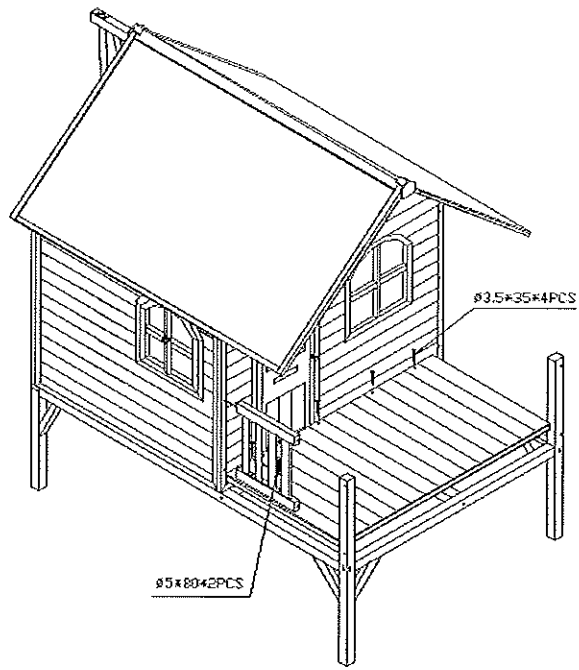

21

AXI.com
AXION Valley B.V.
P.O. Box 7
6733 ZG Wekerom
The Netherlands
+31 318 57 88 00

22

13