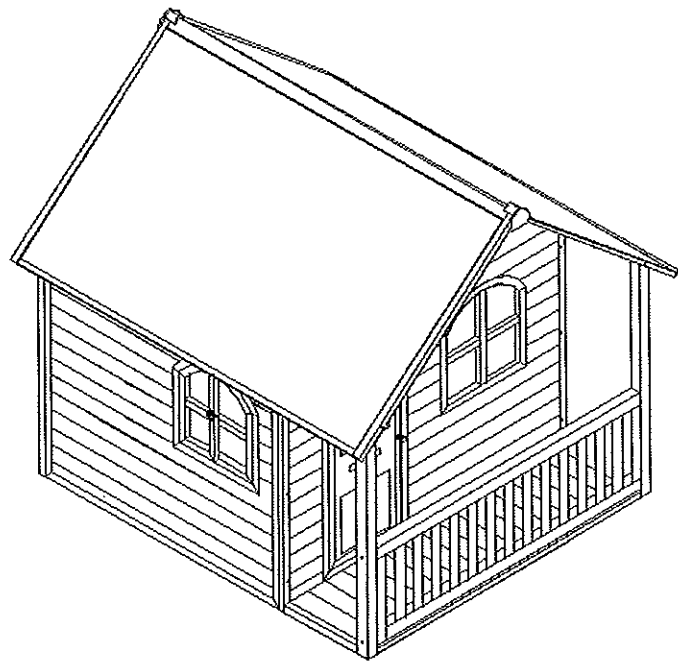

AXI.com
AXION Valley B.V.
P.O. Box 7

CE 6733 ZG Wekerom
The Netherlands
+31 318 57 88 00