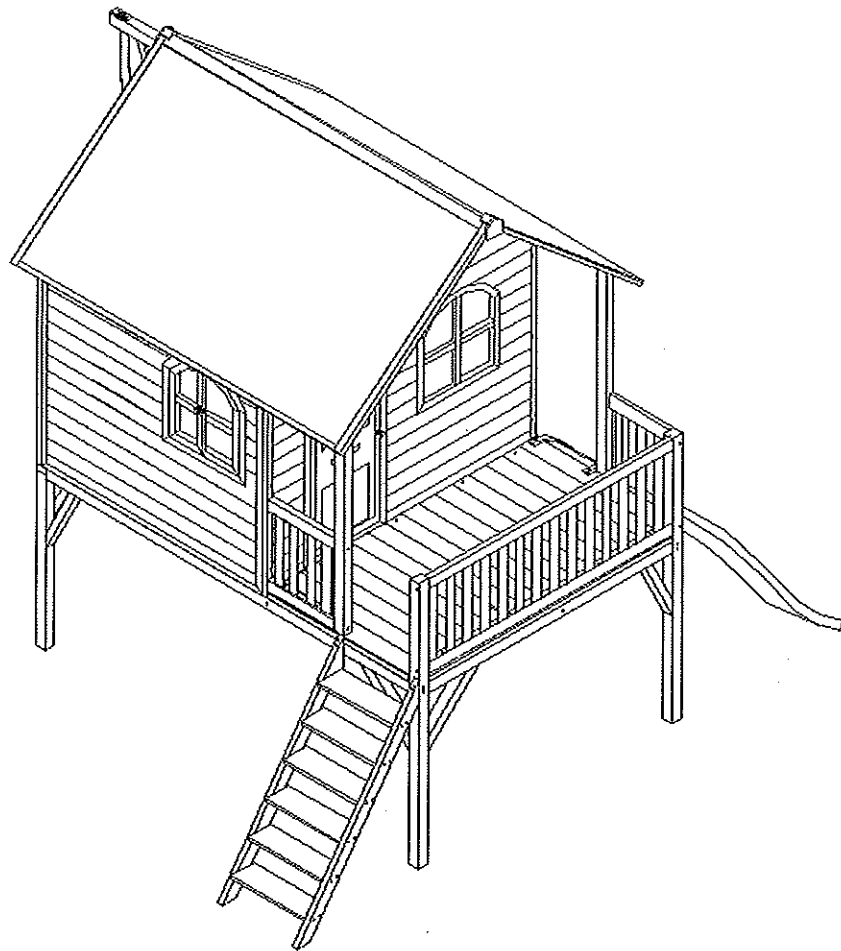

AXI.com
AXION Valley B.V.
P.O. Box 7

CE 6733 ZG Wekerom
The Netherlands
+31 318 57 88 00

24