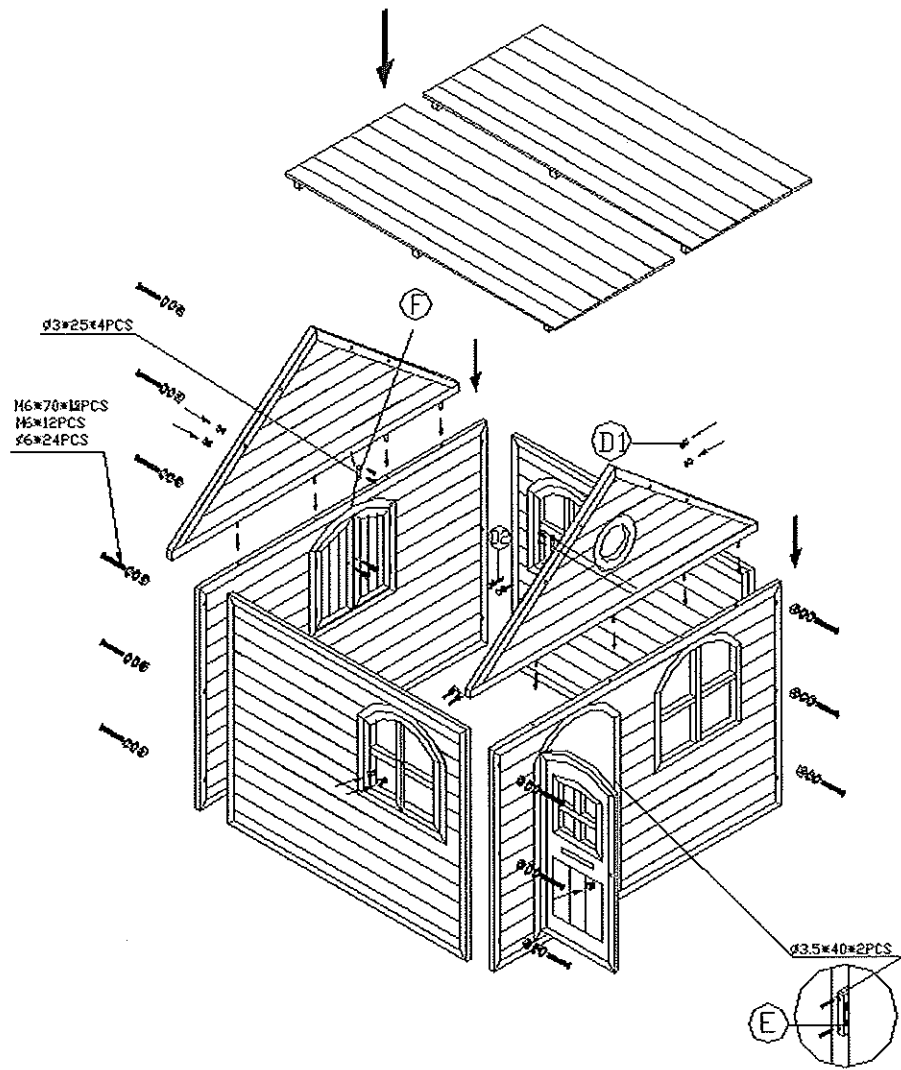

AXI.com
AXION Valley B.V.
P.O. Box 7

CE 6733 ZG Wekerom
The Netherlands
+31 318 57 88 00