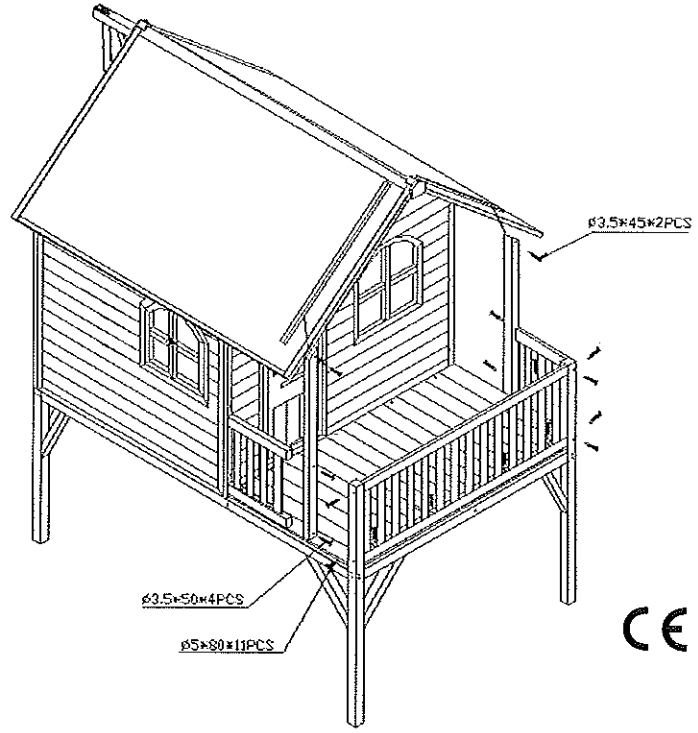

33

NOA XL

Noa XL 1-5

SAM XL

Sam XL 6-11

AXI.com
AXION Valley B.V.
P.O. Box 7
6733 ZG Wekerom
The Netherlands
+31 318 57 88 00

34

AMY XL