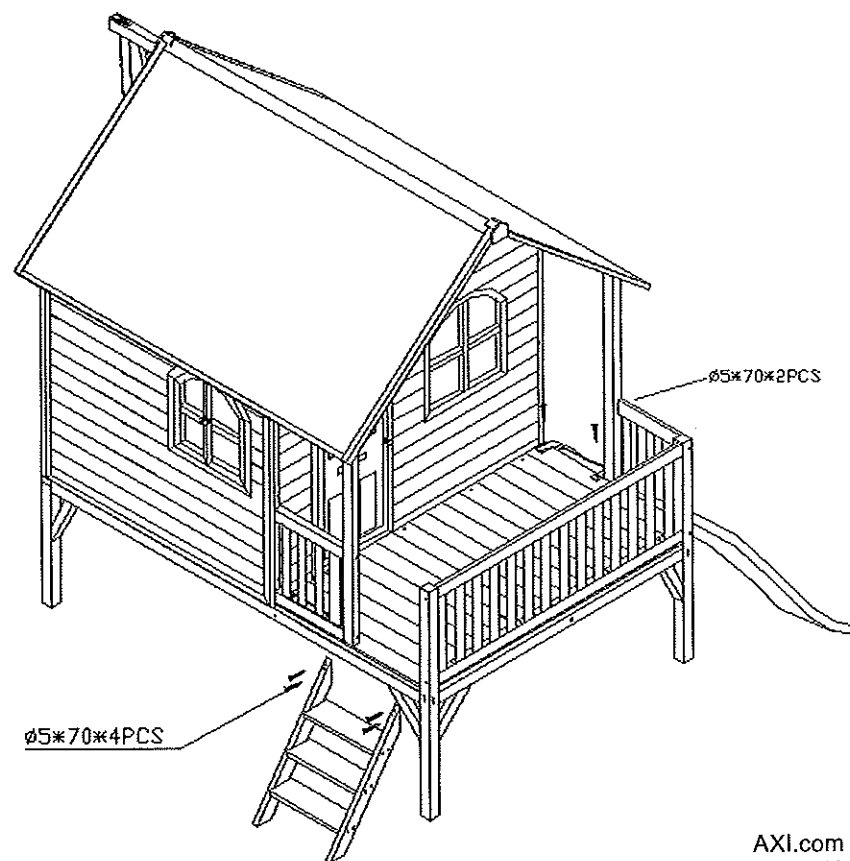

AXI.com
AXION Valley B.V.
P.O. Box 7

CE 6733 ZG Wekerom
The Netherlands
+31 318 57 88 00

23