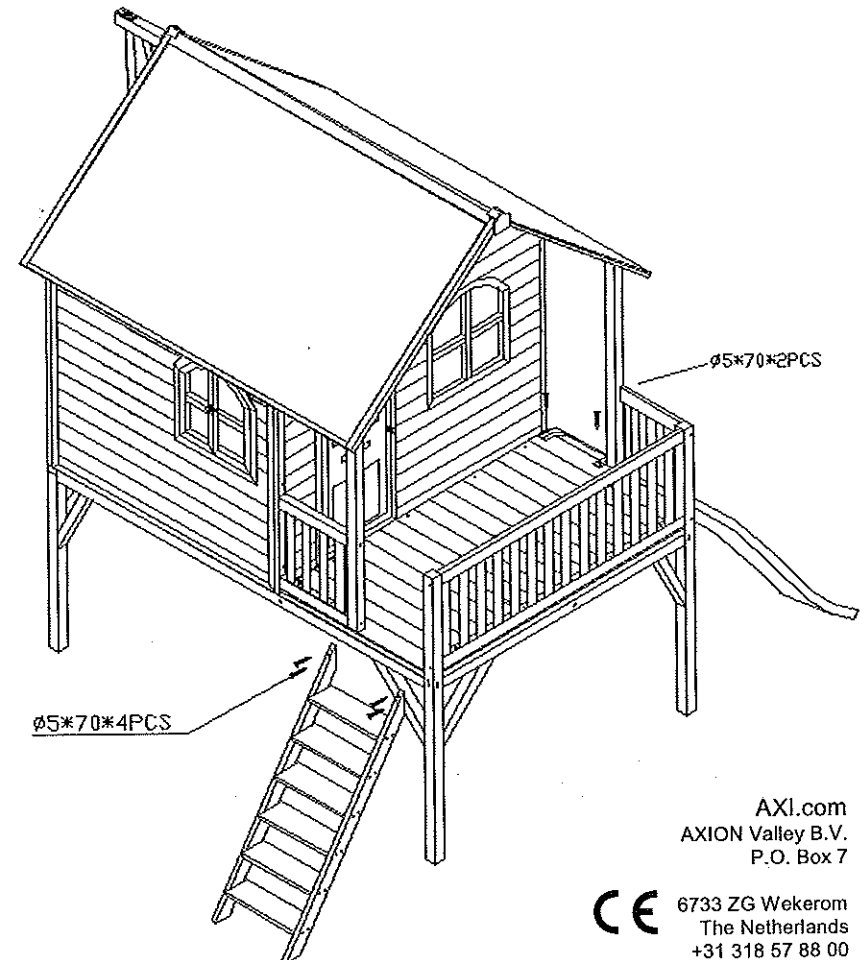

Warning

- Falls onto hard surfaces could result in head or other serious injuries. Never put on concrete, asphalt or other hard surfaces.
- Some of the component parts of this product are small and may contain sharp points, care should be taken when unpacking and assembling this product; assembly should be done by an adult

Warranty

The owner of this AXI product has a warranty period of two years. The owner of the AXI Playhouse may only invoke the warranty by presenting the original purchase receipt.

The warranty does not apply if:

- This product is used incorrectly and/or carelessly.
- The use does not correspond with the purpose for which it is intended.
- This product is not assembled and maintained in accordance with the instruction booklet.
- Technical repairs to this product are not carried out in a professional manner.
- Parts fitted subsequently are used in a way that does not comply with the technical specifications of the product in question, or are fitted incorrectly.
- The product is used for hire or is made available to other unspecified persons in other way.

Questions

For questions about the AXI Playhouse, contact the address at the back.

AXI.com
AXION Valley B.V.
P.O. Box 7

6733 ZG Wekerom
The Netherlands
+31 318 57 88 00