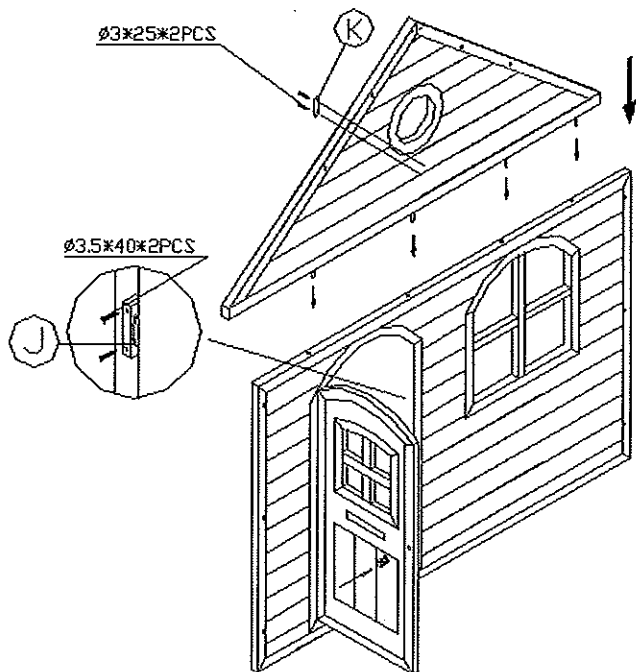

AXI.com
AXION Valley B.V.
P.O. Box 7

CE 6733 ZG Wekerom
The Netherlands
+31 318 57 88 00

28

AXI.com
AXION Valley B.V.
P.O. Box 7

CE 6733 ZG Wekerom
The Netherlands
+31 318 57 88 00

5