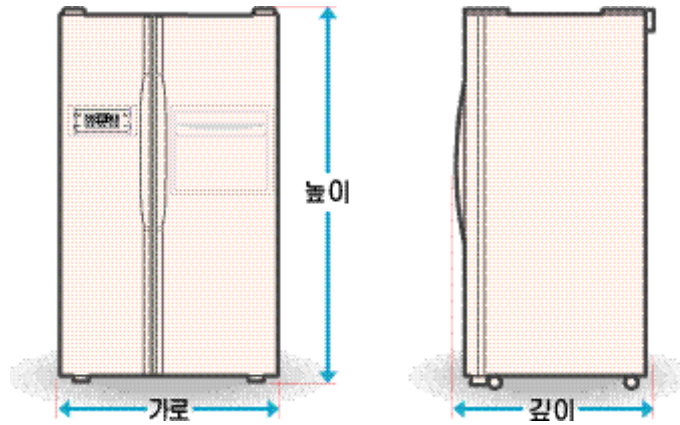

SR-S686	SR-S756
	684	754
	267	296
	417	458
	122kg	125kg
(가 x x)	908x1773x864mm	908x1773x914mm
/	AC 220V/60Hz