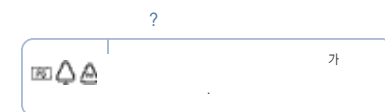

	SR - T5750VL/T5750FL
	567
	212
	355
	126kg
(가 x x )	913x1772.5x730mm
/	AC 220V/60Hz

가

가

[ ]

A large rectangular area with rounded corners, containing horizontal dashed lines for writing.

SAMSUNG ELECTRONICS CO., LTD. 2000-21 ( ) 4