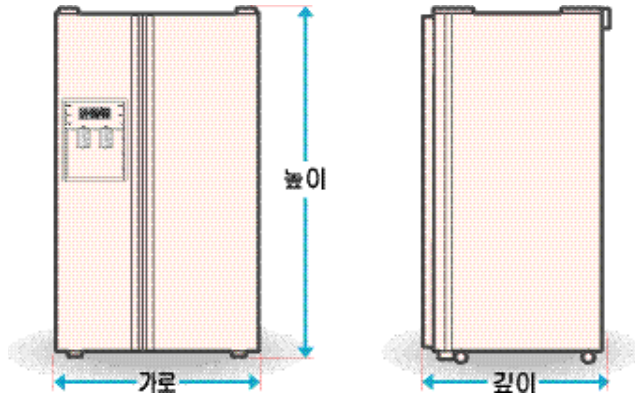

? 가

	SR-T667F
	658
	248
	410
	150kg
(가 x x )	912X1779X867mm
/	AC 220V/60Hz

A large, light blue rounded rectangular area containing horizontal dashed lines, serving as a template for notes or additional information.