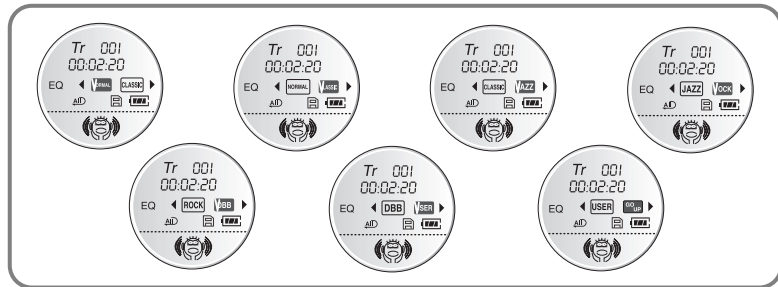

DBB ? Dynamic Bass Booster