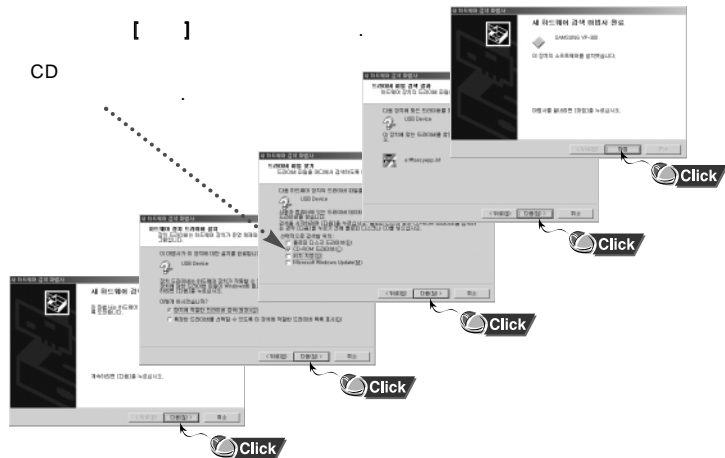

Win 2000

[ ]

CD