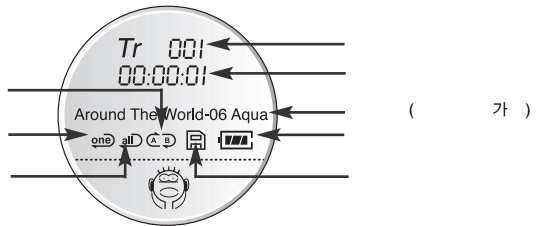

10010100101101010011001101010101001001011100111001101010010010101101010100010101010

100101001011010100110011010101010010010111001110011010100100101011010100010101010100010101010

yepp 가