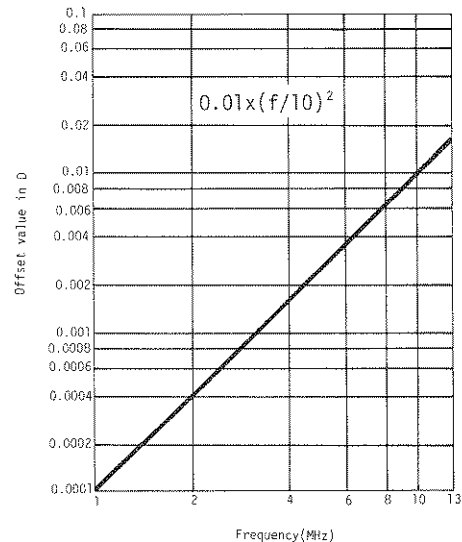

Offset value in D vs frequency.