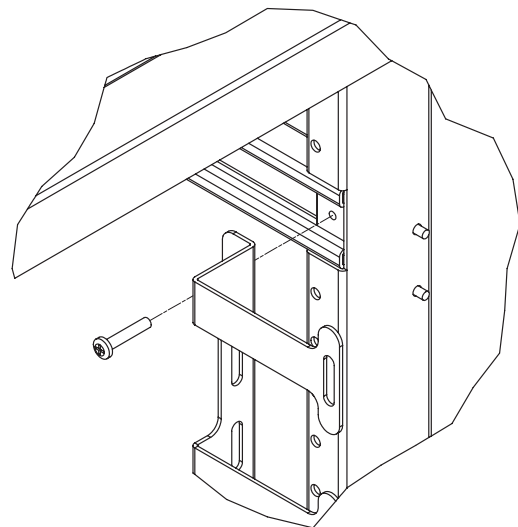

### RK5002ek Product Inventory

Finger Cable Manager (1)

10-32 x 1 Screw (4)

10-32 Spring Nut (4)

### Instructions

1. Install 10-32 spring nut by holding it horizontally in the slotted horizontal, pushing and turning it clockwise into a vertical position.
2. Repeat step 1 so that you have four spring nuts in place.
3. Use 10-32 screws and install cable manager.