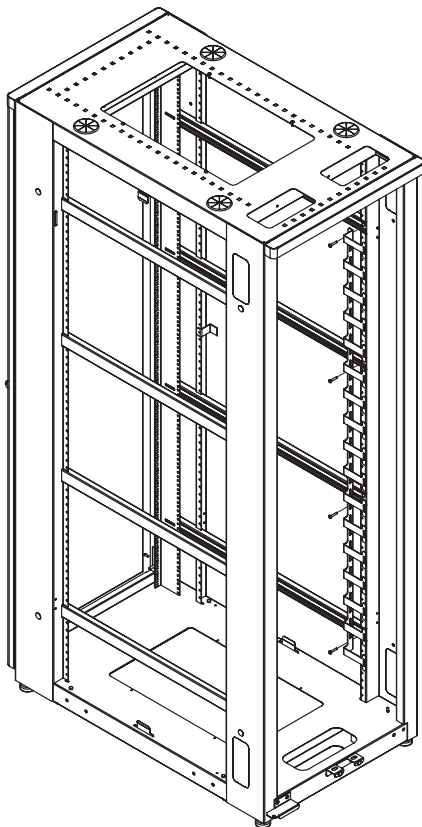

### RK5002ek Product Inventory

Finger Cable Manager (1)

10-32 x 1 Screw (4)

10-32 Spring Nut (4)

### Instructions

1. Install 10-32 spring nut by holding it horizontally in the slotted horizontal, pushing and turning it clockwise into a vertical position.
2. Repeat step 1 so that you have four spring nuts in place.
3. Use 10-32 screws and install cable manager.