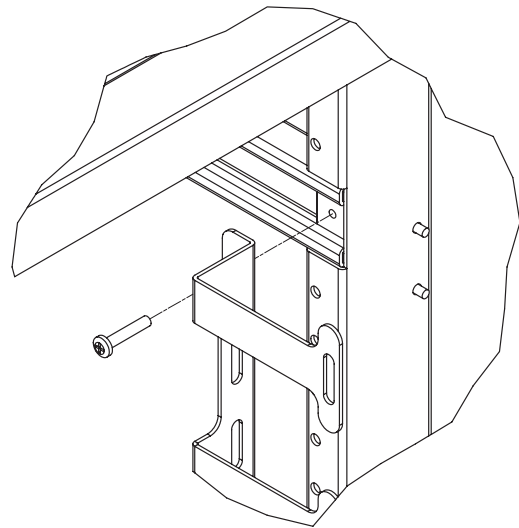

RK5002ek – ANLEITUNG

RK5002ek – Teileliste

Streben-Kabelhalter (1)
Schrauben 10-32 x 1 (4)
Federmuttern 10-32 (4)

Anleitung

1. Bringen Sie die Federmutter 10-32 an, indem Sie sie waagrecht in dem Schlitz der horizontalen Schiene positionieren und dann mit einer Drehbewegung nach rechts in eine vertikale Stellung drücken.
2. Wiederholen Sie Schritt 1, bis Sie vier Federmuttern angebracht haben.
3. Befestigen Sie den Kabelhalter mit den Schrauben 10-32.