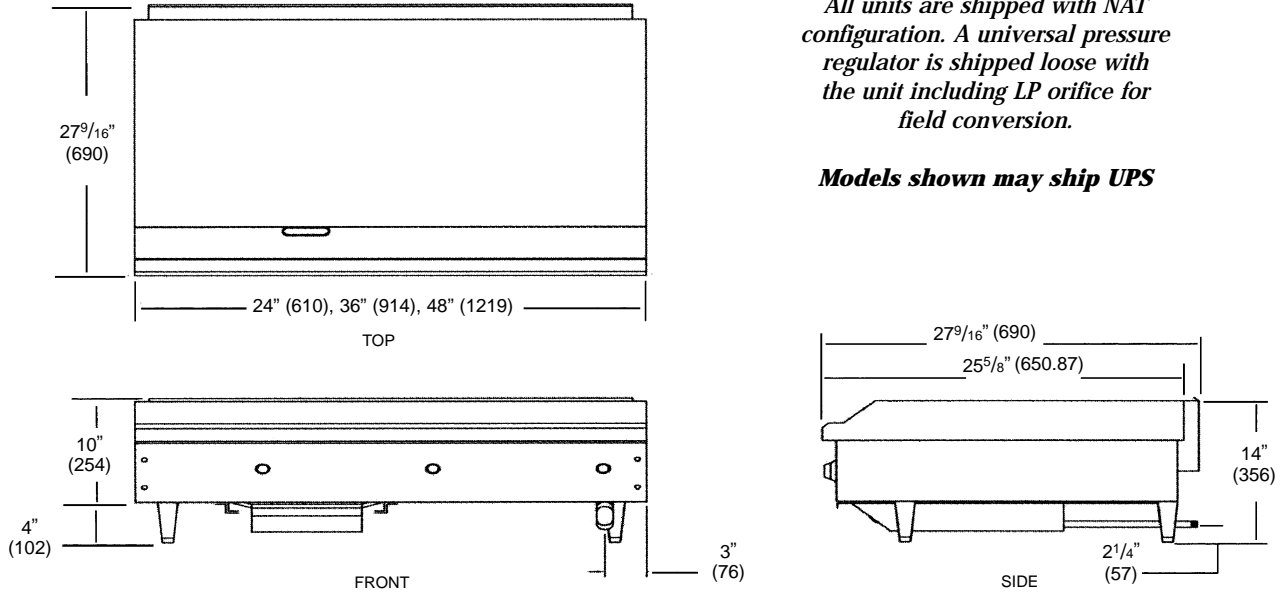

Countertop Gas Griddles

Thermostatic: TMDG2400T, TMDG2400TP, TMDG3600T, TMDG3600TP, TMDG4800T, TMDG4800TP

Manual: TMDG2400, TMDG2400P, TMDG3600, TMDG3600P, TMDG4800, TMDG4800P

All units are shipped with NAT configuration. A universal pressure regulator is shipped loose with the unit including LP orifice for field conversion.

Models shown may ship UPS

Thermostatic

Model Number	TMDG2400T	TMDG2400TP	TMDG3600T	TMDG3600TP	TMDG4800T	TMDG4800TP
Gas Type	Natural	LP	Natural	LP	Natural	LP
Cook Zone Size	24"	24"	36"	36"	48"	48"
BTU/hr	40,000	40,000	60,000	60,000	80,000	80,000
Weight	215 lbs.	215 lbs.	290 lbs.	290 lbs.	365 lbs.	365 lbs.
Dimensions	24" W x 14" H x 27-9/16" L	24" W x 14" H x 27-9/16" L	36" W x 14" H x 27-9/16" L	36" W x 14" H x 27-9/16" L	48" W x 14" H x 27-9/16" L	48" W x 14" H x 27-9/16" L

Manual

Model Number	TMDG2400	TMDG2400P	TMDG3600	TMDG3600P	TMDG4800	TMDG4800P
Gas Type	Natural	LP	Natural	LP	Natural	LP
Cook Zone Size	24"	24"	36"	36"	48"	48"
BTU/hr	40,000	40,000	60,000	60,000	80,000	80,000
Weight	215 lbs.	215 lbs.	290 lbs.	290 lbs.	365 lbs.	365 lbs.
Dimensions	24" W x 14" H x 27-9/16" L	24" W x 14" H x 27-9/16" L	36" W x 14" H x 27-9/16" L	36" W x 14" H x 27-9/16" L	48" W x 14" H x 27-9/16" L	48" W x 14" H x 27-9/16" L

INTENDED FOR COMMERCIAL USE ONLY. NOT FOR HOUSEHOLD USE.

Toastmaster, in line with its policy to continually improve its product, reserves the right to change materials or specifications without notice. Such revisions do not entitle the buyer to corresponding changes, improvements, additions, or replacements for previously purchased equipment.