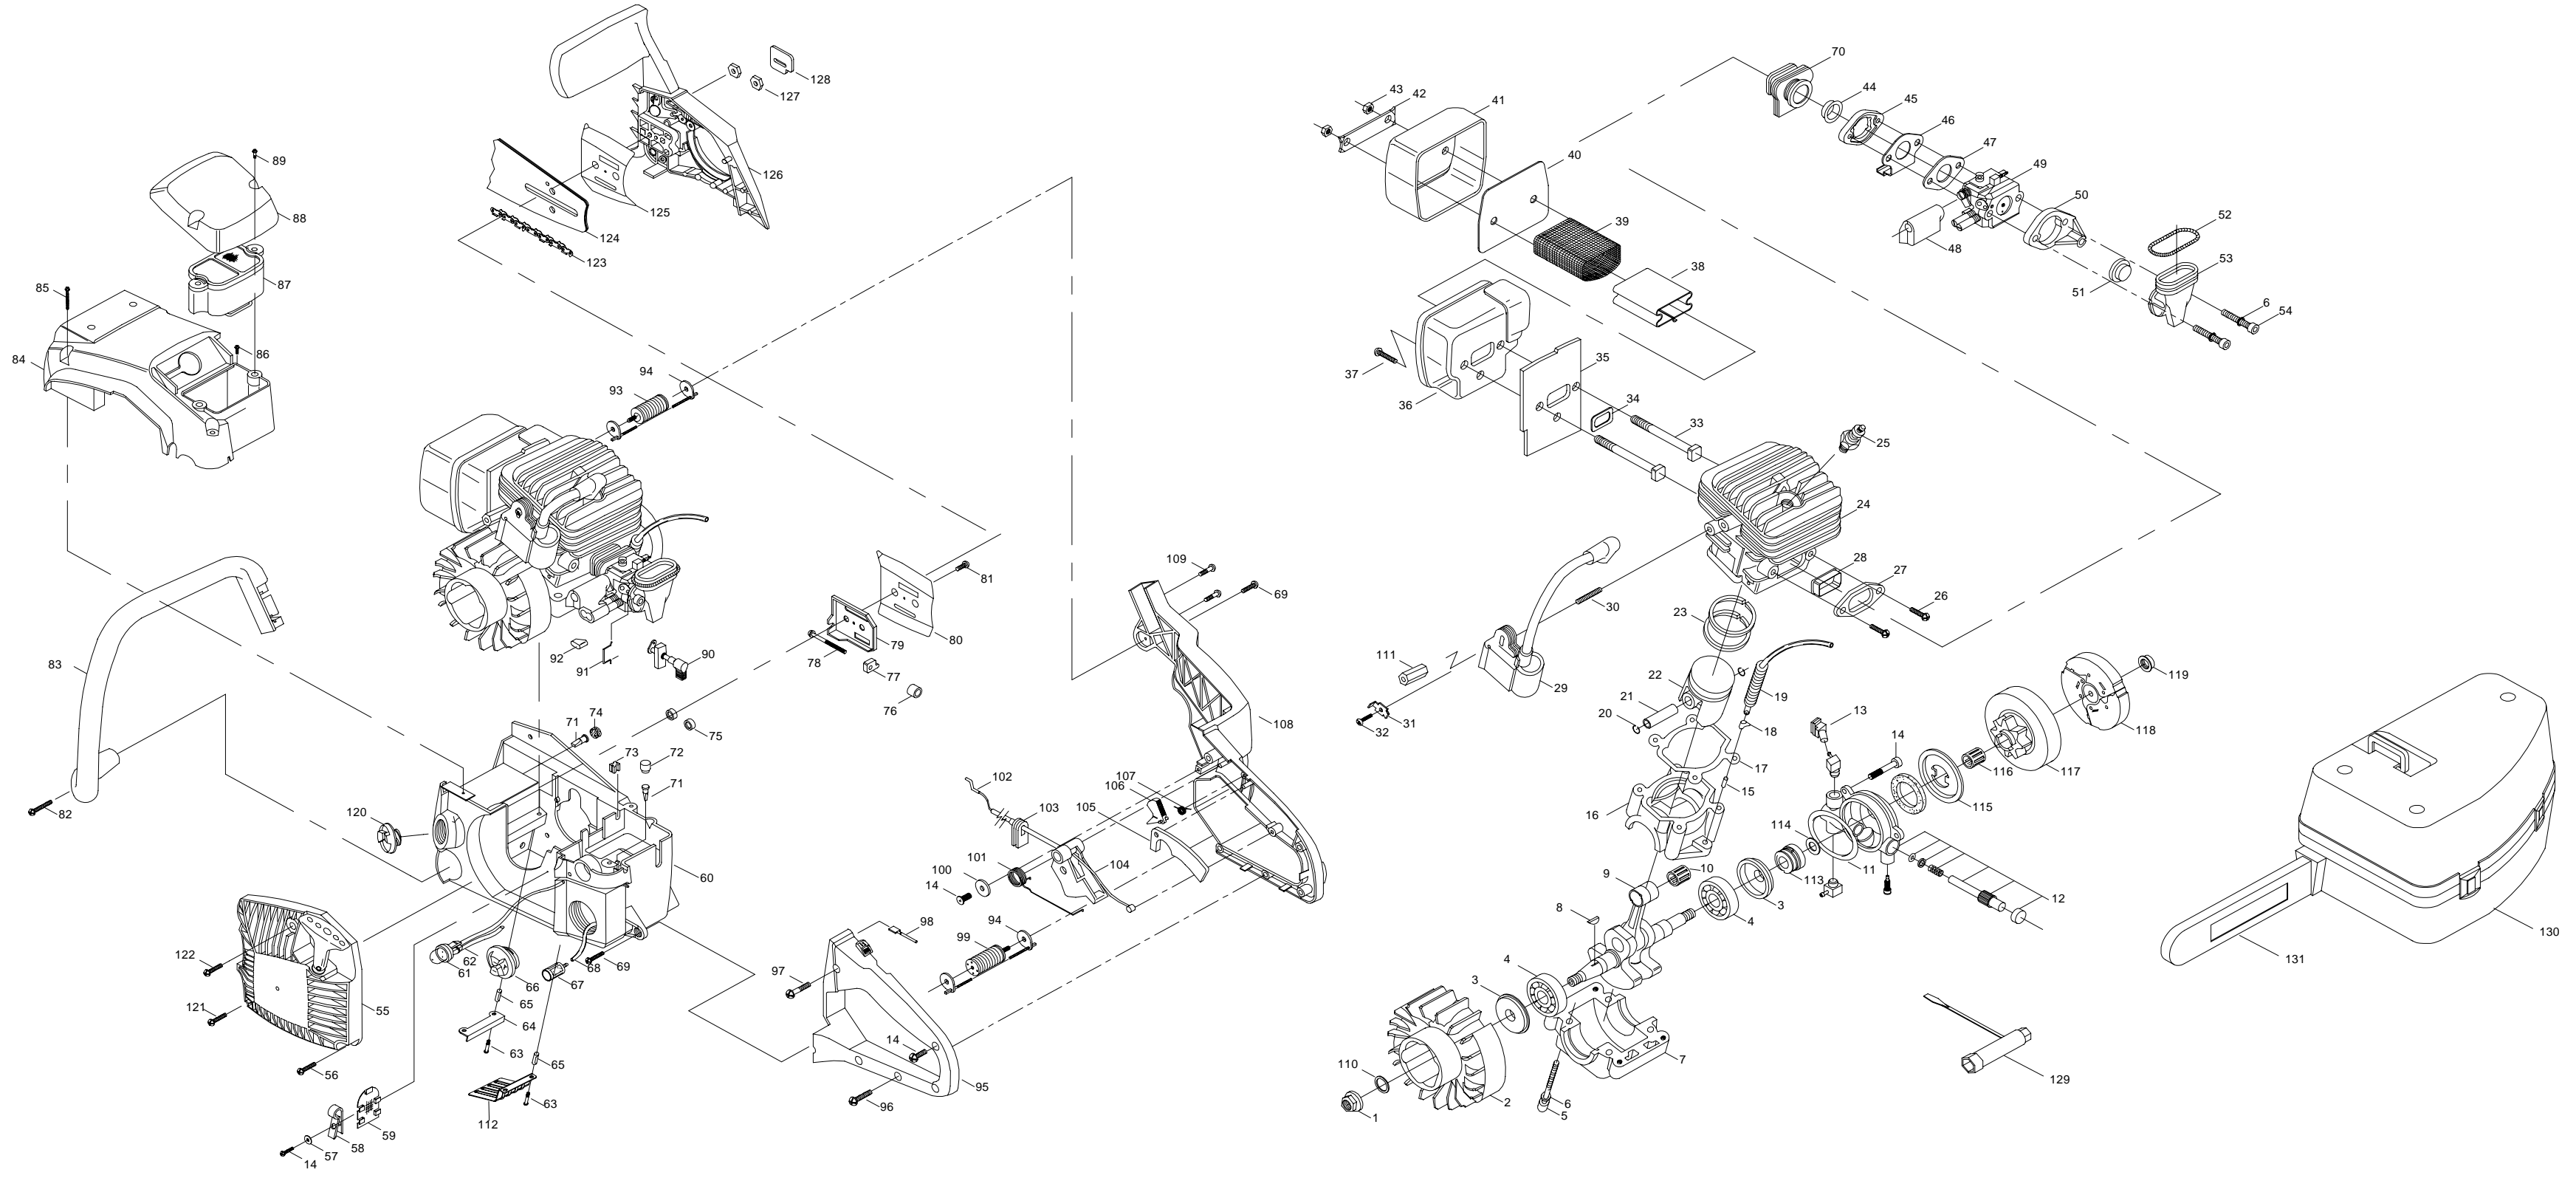

SERVICE SPARE PARTS LIST

SPECIFY MODEL NO. WHEN ORDERING PARTS	
18" Gas Chain Saw	
MODEL NO.	MS1846AVCC / 41CY86AR777

DATE	REVISIED DATE	PAGE
11/18/2004	N/A	1/2

SERVICE SPARE PARTS LIST

SPECIFY MODEL NO. WHEN ORDERING PARTS		DATE	REVISED DATE	PAGE
18" Gas Chain Saw		11/18/2004	N/A	2/2
MODEL NO.	MS1846AVCC / 41CY86AR777			