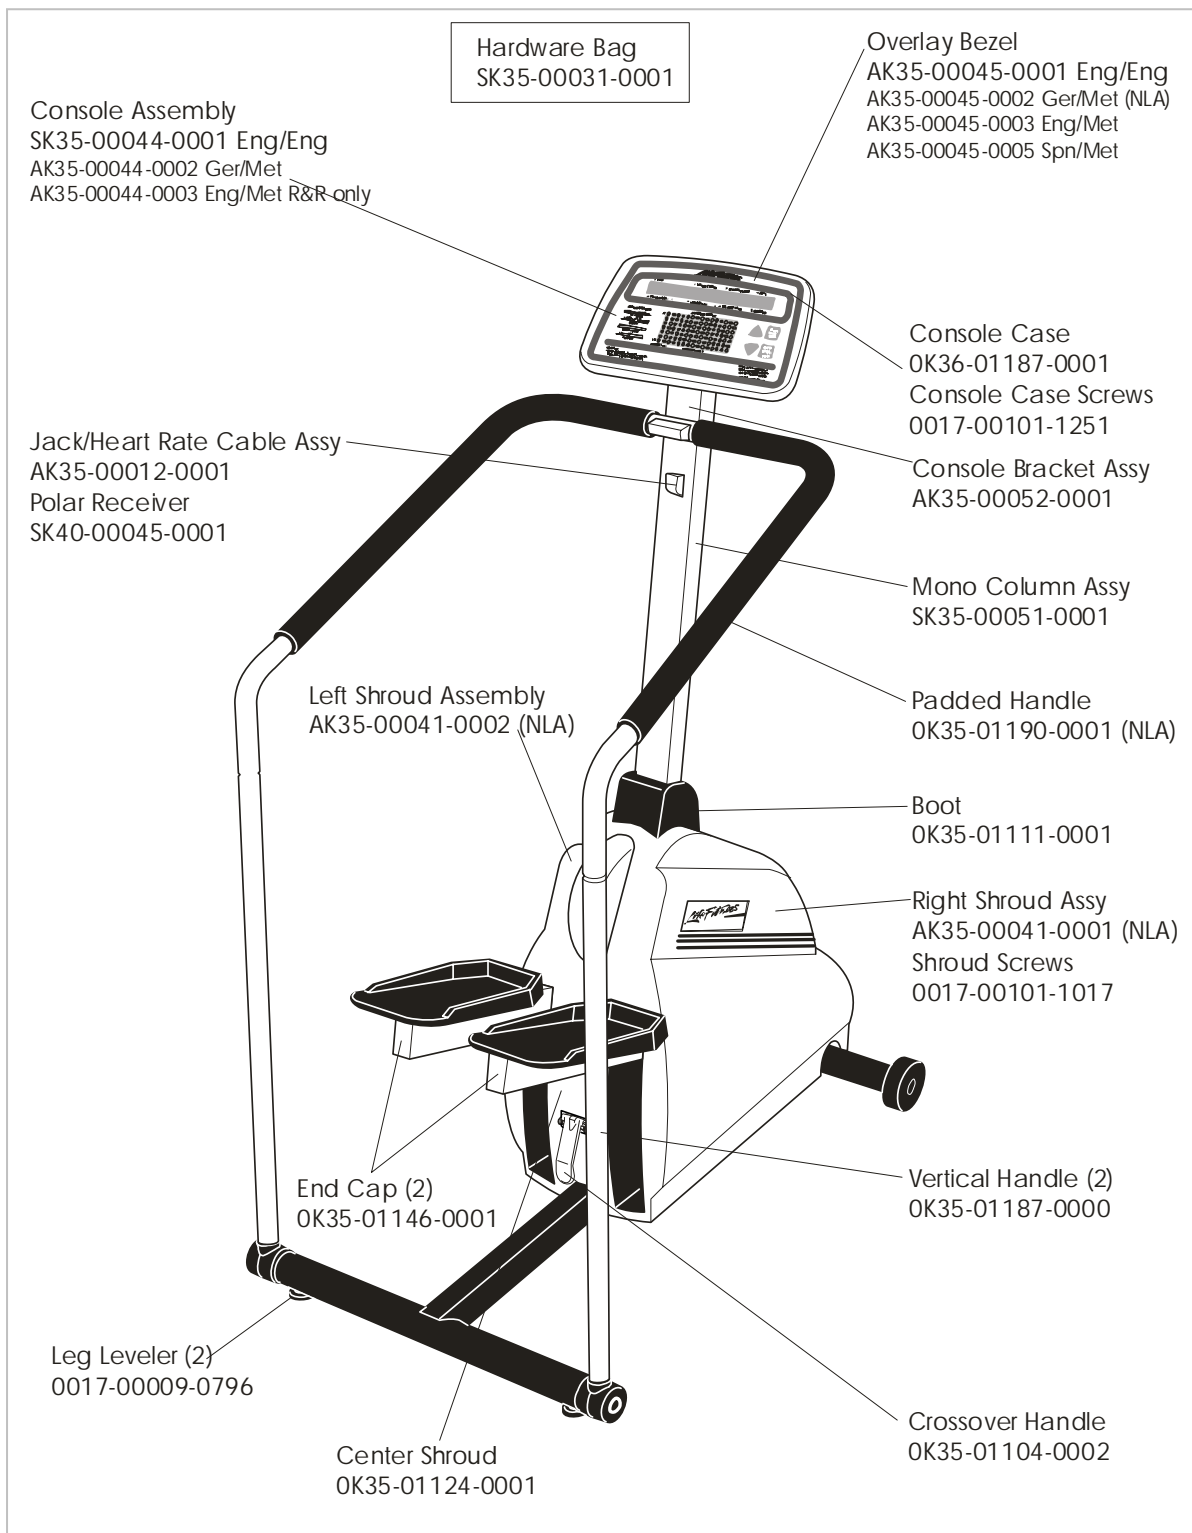

LS-5500
STAIRCLIMBERS

GK35-00003-0100
SN: 246000-251195

LS-5500
STAIRCLIMBERS

GK35-00003-0100
SN: 246000-251195

LS-5500 STAIRCLIMBERS

GK35-00003-0100
SN: 246000-251195