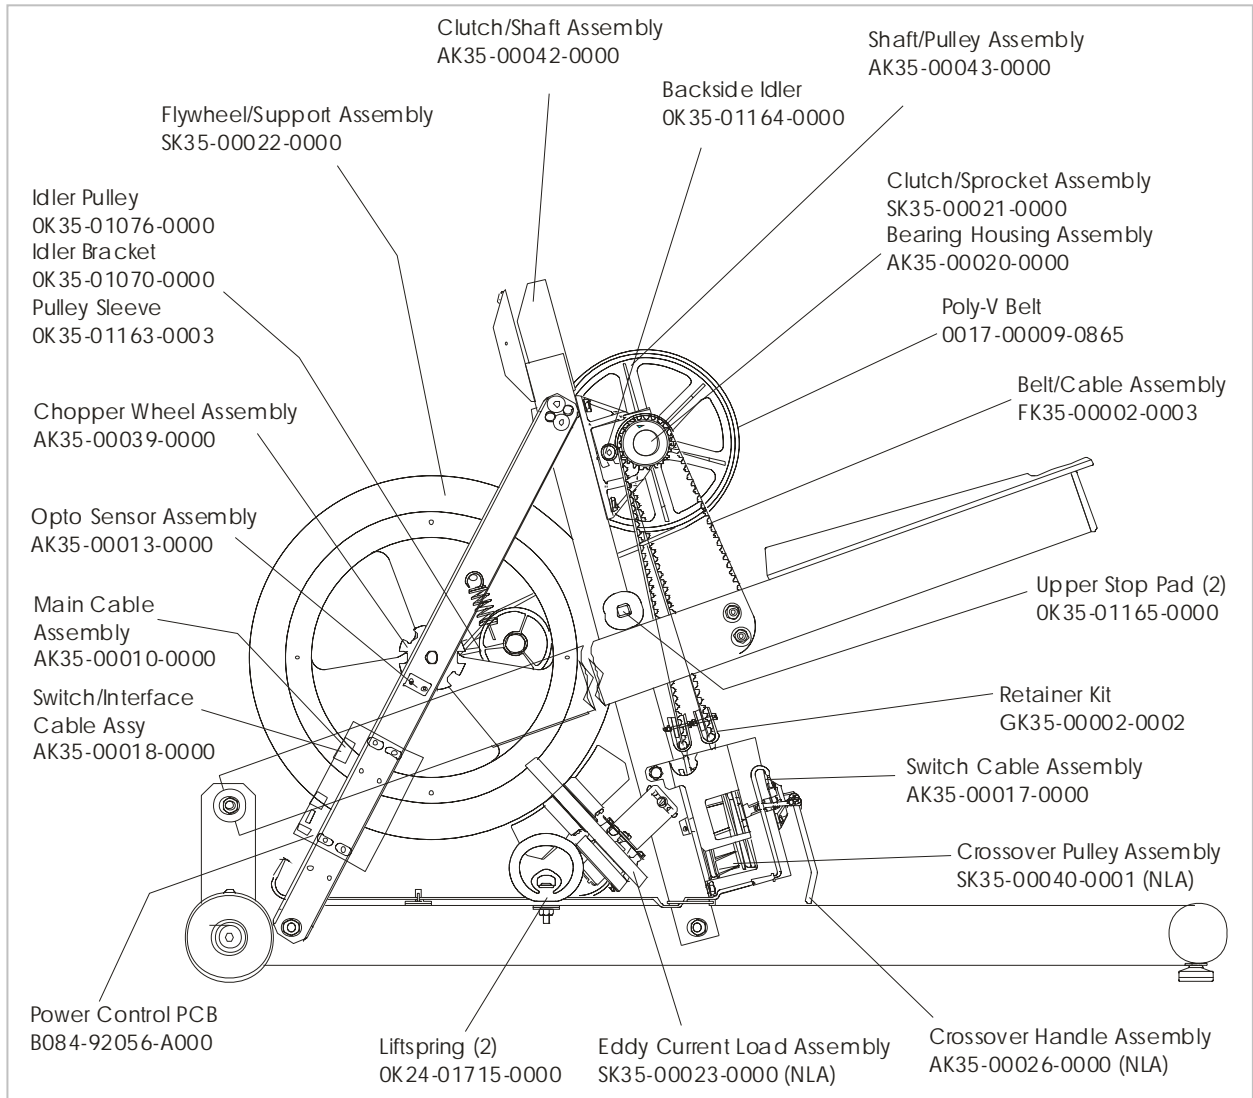

LS-5500
STAIRCLIMBERS

GK35-00003-0100
SN: 246000-251195

LS-5500
STAIRCLIMBERS

GK35-00003-0100
SN: 246000-251195

LS-5500 STAIRCLIMBERS

GK35-00003-0100
SN: 246000-251195