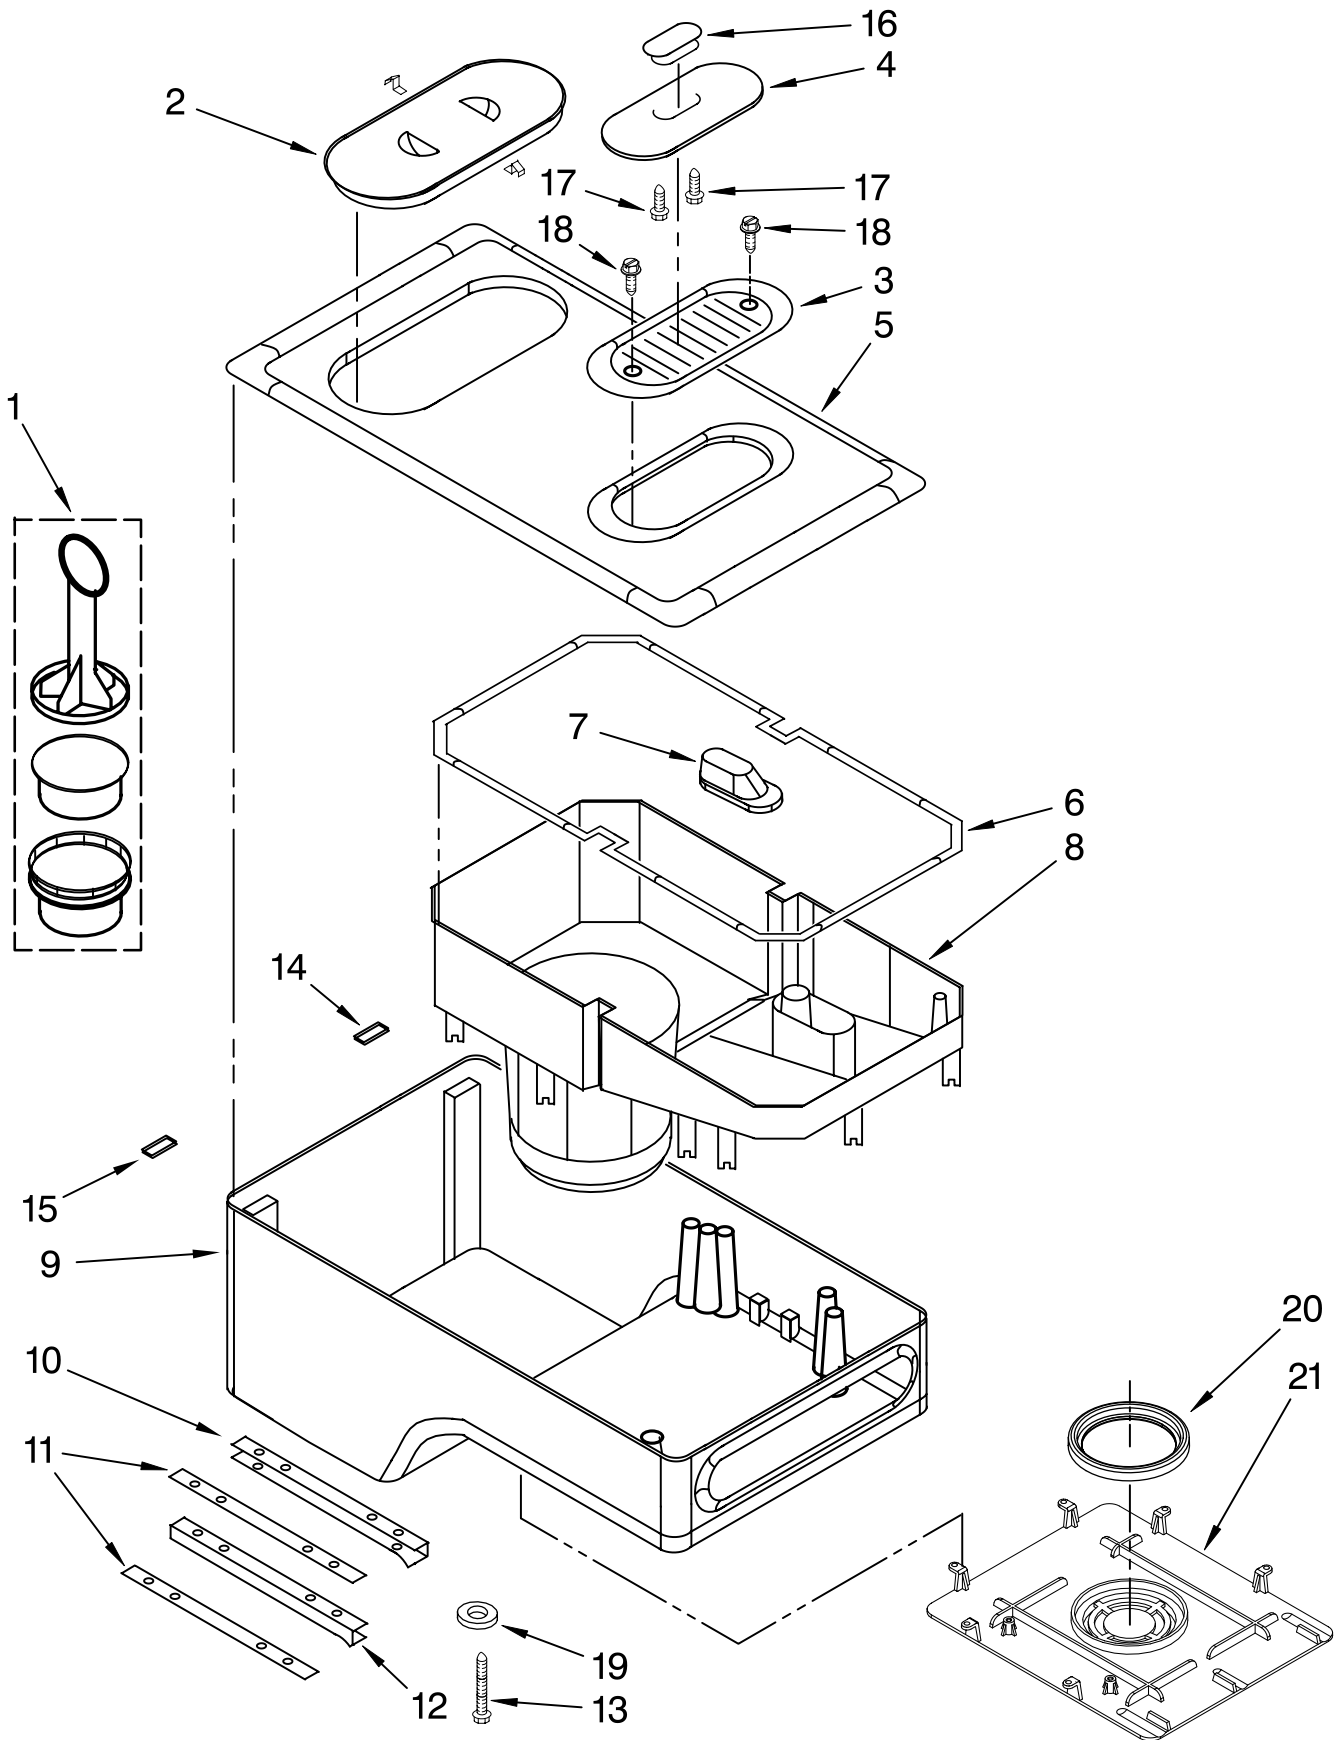

BASE AND HOUSING PARTS

For Models: KPCM050__0, 4KPCM050__0

FOR ORDERING INFORMATION REFER TO PARTS PRICE LIST

BASE AND HOUSING PARTS

For Models: KPCM050__0, 4KPCM050__0

<u>Illus. No.</u>	<u>Part No.</u>	<u>DESCRIPTION</u>
1		Literature Parts Use And Care Guide
	8204573	U.S.
	8211624	Canada
	8212131	Repair Parts List
2	8211572	O-Ring, Top
3	8211573	O-Ring, Bottom
4		Housing
	8211525	Pearl Metallic
	8212157	Nickel Pearl
	W10191122	Onyx Black
5	8211521	Pump Assembly
6	8211515	Base-Cover
7	8211516	Foot
8		Base
	8211744	Pearl Metallic
	8212158	Nickel Pearl
	W10191124	Onyx Black
9	8211582	Seal, Ring A
10	8211583	Seal Ring B
11	8211522	Mount, Hot Plate
12	8211518	Hot Plate, Main
13	8211745	PTC Mount
14	8211622	Hot Plate, Extra
15	8211523	Ring, Hot Plate
16	8211700	Nut, Float Switch
17	◆	Not Serviced
18	8211519	Cover, Base
19	8212391	Control, Main PCB
20	8211623	Cover, PCB
21	8211544	Cord, Power

◆ These parts are not available.

WATER RESERVOIR PARTS

For Models: KPCM050__0, 4KPCM050__0

FOR ORDERING INFORMATION REFER TO PARTS PRICE LIST

WATER RESERVOIR PARTS

For Models: KPCM050__0, 4KPCM050__0

Illus. No.	Part No.	DESCRIPTION
1	8211527	Filter Housing & Ring Assembly
2		Cover, Filter
	8211528	Pearl Metallic
	8212154	Nickel Pearl
	W10191127	Onyx Black
3	8211520	Guide, Water
4	8211530	Cover, Water Guide
5		Cover, Top
	8211529	Pearl Metallic
	8212155	Nickel Pearl
	W10191126	Onyx Black
6	8211746	Seal, Water Reservoir
7	8211531	Cover, Water Reservoir
8	8211533	Water Reservoir
9		Holder, Water Reservoir
	8211534	Pearl Metallic
	8212156	Nickel Pearl
	W10191123	Onyx Black
10	8211538	Glide, Brew Basket (Right)
11	8211569	Mount, Glide
12	8211539	Glide, Brew Basket (Left)
13		Screw, Glide
	8211747	Front
	8211748	Rear
14	8211570	Locking Block (Left)
15	8211571	Locking Block (Right)
16	8211560	Knob, Water Guide Cover
17	8211682	Screw, Water Guide Cover
18	8211683	Screw, Water Guide
19	8211749	Washer, Glide
20	8211532	Ring, Seal
21	8212416	Cover, Water Reservoir Holder