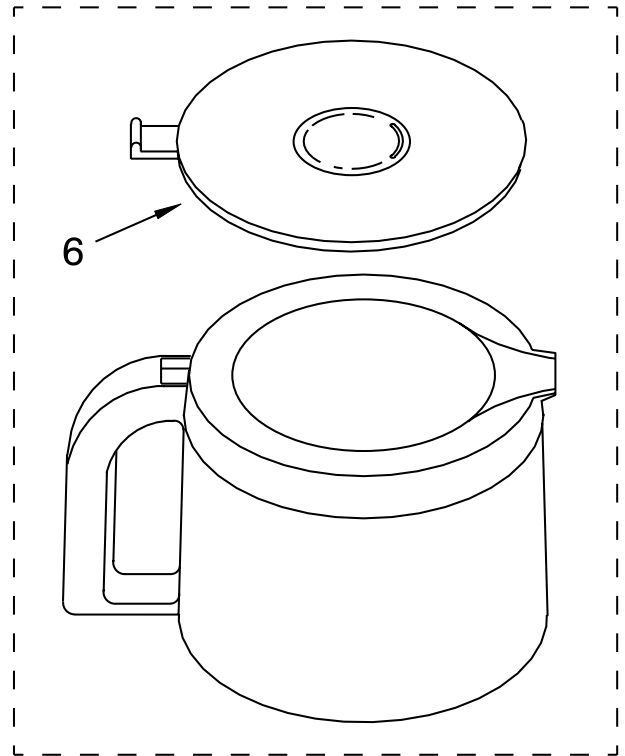

PARTS LIST

for

KitchenAid®

MIDLINE COFFEE MAKER, JAVA STUDIO II

14 CUP – GLASS CARAFE

MODELS:

KCM534WH0 (White)

KCM534OB0 (Onyx Black)

KCM534ER0 (Empire Red)

**FOR CUSTOMER SATISFACTION ALWAYS USE
FACTORY SPECIFICATION PARTS**

CARAFE AND FILTER PARTS

For Models: KCM534__0

Illus. No.	Part No.	DESCRIPTION
1		Literature Parts
	8212404	Guide, Use & Care
	8212393	Repair Parts List
2	8212406	Brew Basket Assy
3	8211961	Filter, Goldtone
4	8211546	Scoop, Coffee
5	8212405	Filter, Water Assy
6		Lid, Carafe
	8211963	White
	8211964	Onyx Black
	8211965	Empire Red
		Carafe Assembly
7		Carafe Assembly
	8211973	White
	8211972	Onyx Black
	8211974	Empire Red