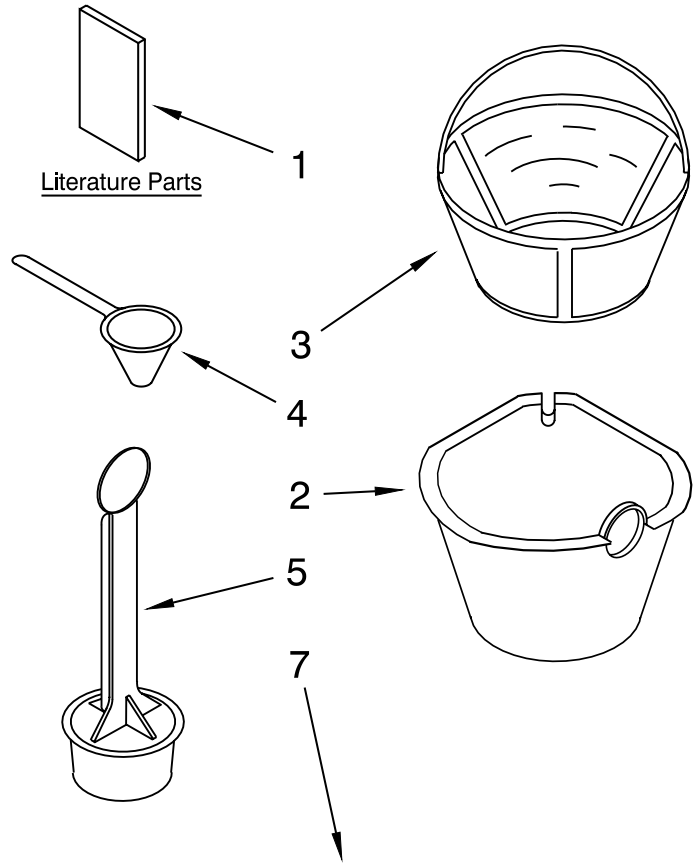

KCM534ER0 (Empire Red)

**FOR CUSTOMER SATISFACTION ALWAYS USE
FACTORY SPECIFICATION PARTS**

CARAFE AND FILTER PARTS

For Models: KCM534__0

Illus. No.	Part No.	DESCRIPTION
1		Literature Parts
	8212404	Guide, Use & Care
	8212393	Repair Parts List
2	8212406	Brew Basket Assy
3	8211961	Filter, Goldtone
4	8211546	Scoop, Coffee
5	8212405	Filter, Water Assy
6		Lid, Carafe
	8211963	White
	8211964	Onyx Black
	8211965	Empire Red
		Carafe Assembly
7		Carafe Assembly
	8211973	White
	8211972	Onyx Black
	8211974	Empire Red