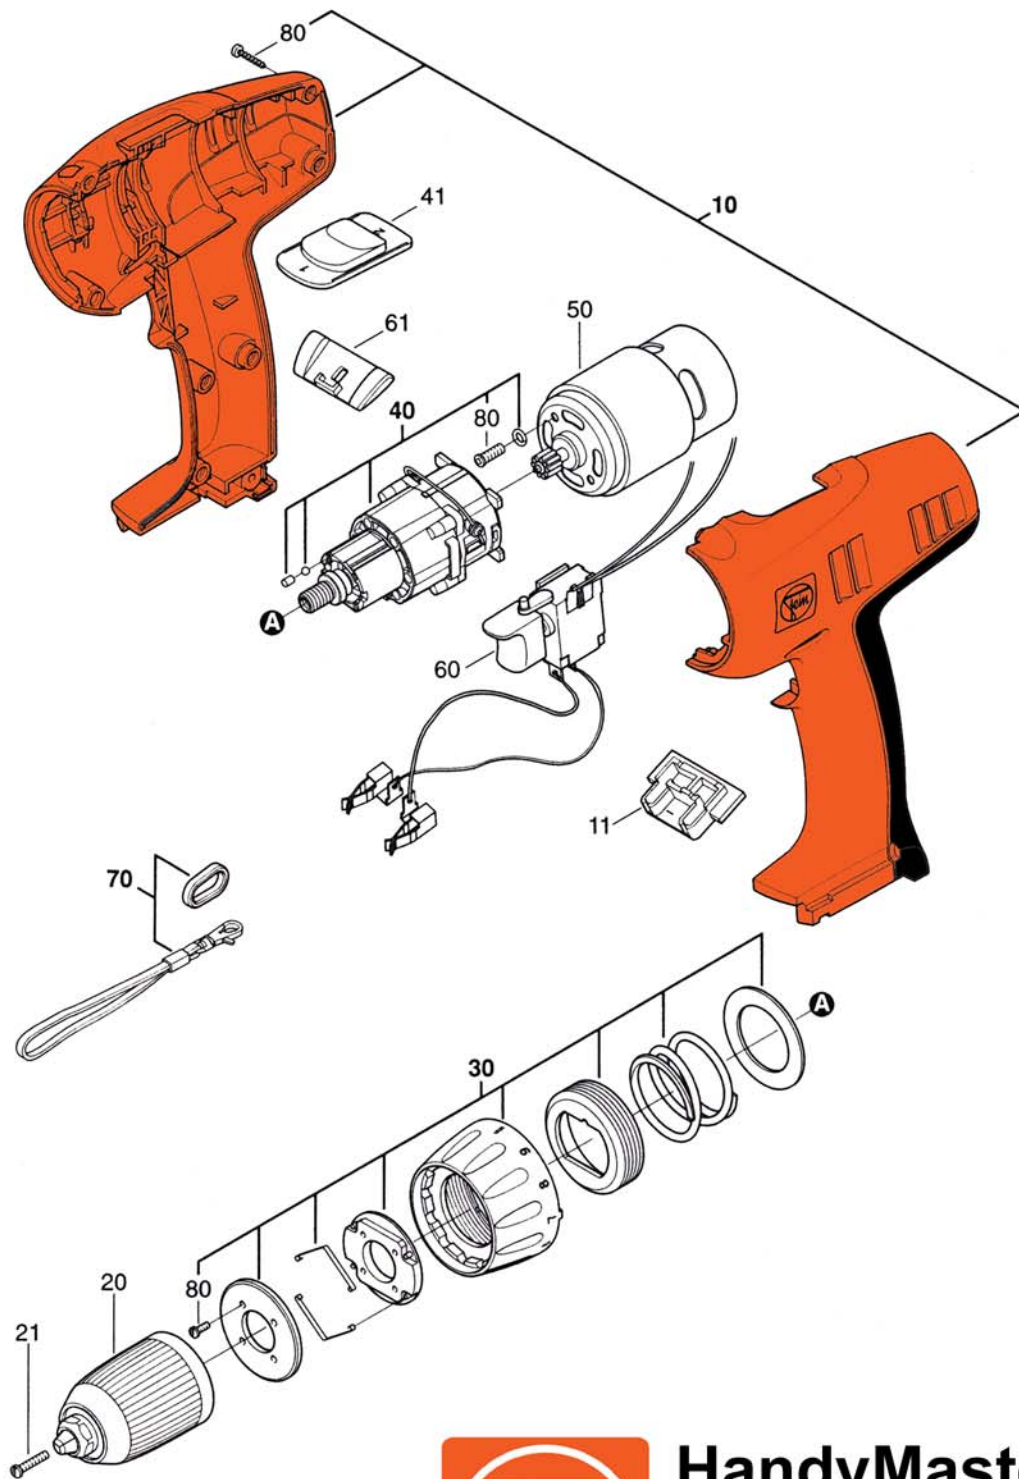

HandyMaster
Driver / Drill
Model: ABS 12

Fein Power Tools

ABS 12V - Parts List

<u>Item</u>	<u>Item Number</u>	<u>Description</u>	<u>Reqd.</u>	
10	3-13-33-077-01-7	MOTOR HOUSING	1	_____
11	3-13-33-055-00-3	COVER	1	_____
20	6-32-05-032-01-6	CHUCK	1	_____
21	3-13-33-030-00-7	SCREW	1	_____
30	3-13-33-042-01-7	CLUTCH	1	_____
40	3-13-33-035-01-4	GEARBOX ASSEMBLY	1	_____
41	3-13-33-050-00-5	COVER	1	_____
50	3-13-33-057-01-9	MOTOR	1	_____
60	3-13-33-056-01-5	SWITCH	1	_____
61	3-13-33-053-00-1	COVER	1	_____
70	3-13-33-054-01-8	LANYARD SET	1	_____
80	3-13-33-033-01-2	SCREW	1	_____