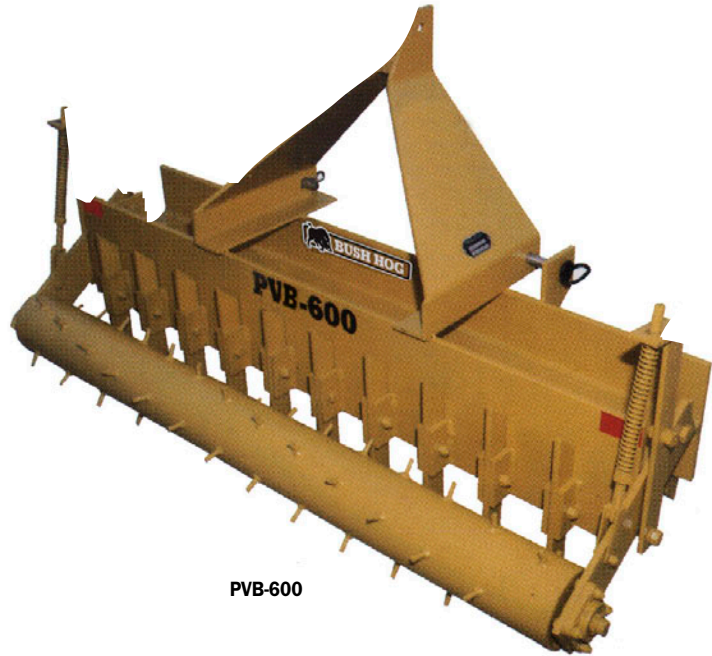

## BUSH HOG® TOUGH FEATURES

**TOUGH Heavy Duty A Frame**

**TOUGH Heavy Duty Double Strap Hitch**

**TOUGH Hinged Rear Roller**

**TOUGH Independent Spring Suspension**

**TOUGH 1 Inch Bearing On Roller**

**TOUGH Powder Coat Paint**

PVB-600

MODELS	WORKING WIDTH	APPROXIMATE WEIGHT
<b>SINGLE ROLLER MODELS</b>		
PVB-600	60 inches	530 lbs
PVB-660	66 inches	560 lbs
PVB-720	72 inches	590 lbs
PVB-840	84 inches	650 lbs
PVS-600	60 inches	530 lbs
PVS-660	66 inches	560 lbs
PVS-720	72 inches	590 lbs
PVS-840	84 inches	650 lbs
<b>DOUBLE ROLLER MODELS</b>		
PVB-602	60 inches	640 lbs
PVB-662	66 inches	680 lbs
PVB-722	72 inches	720 lbs
PVB-842	84 inches	790 lbs
PVS-602	60 inches	640 lbs
PVS-662	66 inches	680 lbs
PVS-722	72 inches	720 lbs
PVS-842	84 inches	790 lbs
Maximum Tractor HP	60 PTO (all models)	
Type Hitch	Category I (all models)	
Warranty	1 year limited warranty	

**FEATURES** Single or Double Rear Roller, Bar (reversible) or Spike Shanks, 1 1/4 Inch Spikes on Rollers